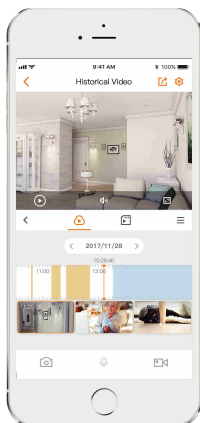

1080P H.265 Bullet Wi-Fi Camera

Bullet 2S delivers 2MP live monitoring with a choice of 3.6mm@F1.2/6mm@F1.0 lens option. With big aperture lens and power image sensor, Bullet 2S supports full color night vision for clear-as day clarity even in pitch dark. With IP67 certified, the camera can be used outdoors under different weather conditions. With built-in spotlight and 110dB security siren, Bullet 2S actively keeps unwelcome visitors away from what you care about.

- **1080P Full HD Video**
  See more than 720P
- **Human Detection**
  Quickly find human targets in you home
- **Full Color Night Vision**
  F1.2/F1.0 big aperture lens guarantee clear-as day clarity even in pitch dark
- **Active Deterrence**
  Scare away unwelcome visitors with built-in spotlight and 110dB security siren
- **IP67**
  Weatherproof from dust and water
- **Two-way Talk**
  Real-time communicate with people at the camera
- **Diversified Storage**
  Supports NVR, Cloud Storage or Micro SD card (up to 256GB)
- **Alarm Notification**
  Sends instant motion-activated alerts to your mobile phone
- **Wi-Fi Connection**
  IEEE802.11b/g/n(2.4GHz)