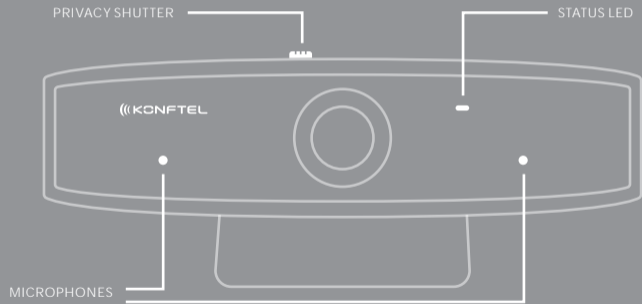

INTERFACE AND FEATURES]

MANAGE AND UPDATE]

Konftel Camera Control

With the Konftel Camera Control desktop app you can manage your personal camera settings. Download at konftel.com/kcc

Get latest updates

For best performance, update to latest camera software version. Go to konftel.com/support/konftel-cam10