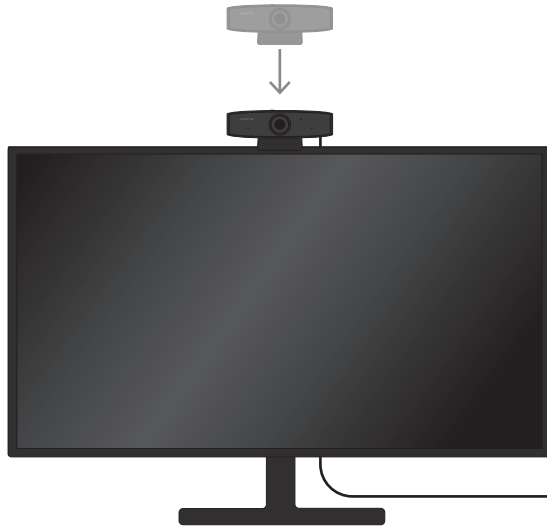

PACKING LIST

Konftel Cam10
with fixed USB Cable 1.5 m

Quick Guide

Safety Information

700515671 Rev 1A

Konftel is a Climate Neutral certified company. We have measured and offset our entire footprint of greenhouse gases, and are committed to reduce our emissions.

QUICK GUIDE

Konftel Cam10

SETUP

Place the camera on top of the monitor and adjust with bracket to achieve the desired angle.

Connect the USB cable to the laptop. Configuration will start automatically.

For more information, visit konftel.com