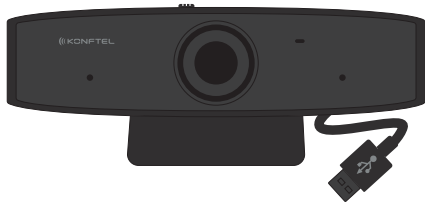

PACKING LIST

Konftel Cam10
with fixed USB Cable 1.5 m

Quick Guide

Safety Information

700515671 Rev 1A

Konftel is a Climate Neutral certified company. We have measured and offset our entire footprint of greenhouse gases, and are committed to reduce our emissions.

QUICK GUIDE

Konftel Cam10

SETUP

Place the camera on top of the monitor and adjust with bracket to achieve the desired angle.

Connect the USB cable to the laptop. Configuration will start automatically.

For more information, visit konftel.com