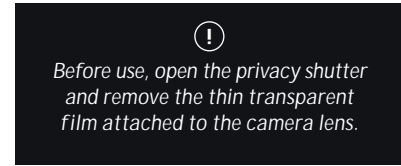

QUICK GUIDE

Konftel Cam10

SETUP

Place the camera on top of the monitor and adjust with bracket to achieve the desired angle.

Connect the USB cable to the laptop. Configuration will start automatically.

For more information, visit konftel.com