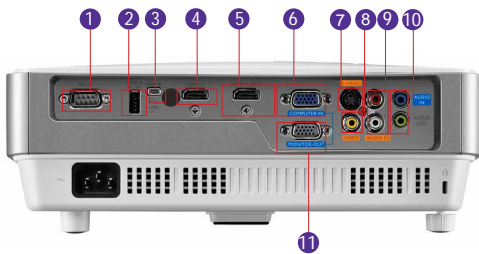

Input and Output Terminals

- | | |
|-----------------------------|------------------------------|
| 1 RS232 (DB-9pin) | 7 S-Video (Mini DIN 4-pin) |
| 2 USB 1.5A (Type A) | 8 Composite Video in |
| 3 USB (Type Mini-B) | 9 Audio in/L/R (RCA) |
| 4 HDMI | 10 Audio In/Out (Mini Jack) |
| 5 HDMI/MHL | 11 Monitor out (D-sub 15pin) |
| 6 Computer in (D-sub 15pin) | |