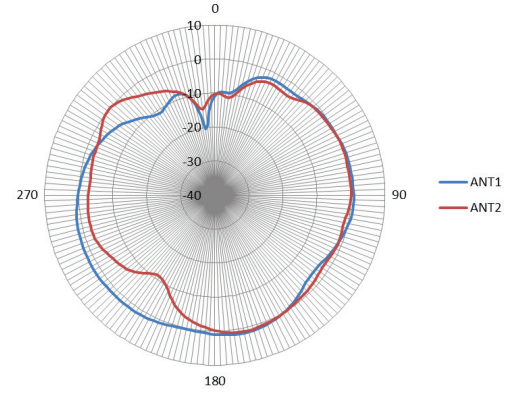

Orientation

H-Plane

E-Plane

2.4 GHz Ceiling Mounted