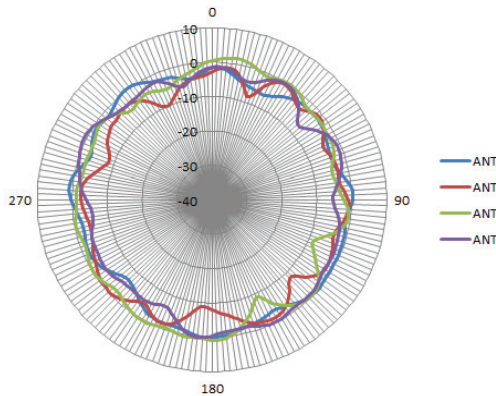

Orientation

H-Plane

E-Plane

2.4 GHz Ceiling Mounted

2.4 GHz Wall Mounted

5 GHz Ceiling Mounted

5 GHz Wall Mounted

Orientation

H-Plane

E-Plane

2.4 GHz Ceiling Mounted

2.4 GHz Wall Mounted

5 GHz Ceiling Mounted

5 GHz Wall Mounted

---

DBA-X1230P	Nuclias Cloud-Managed AX1800 Access Point
DBA-X2830P	Nuclias Cloud-Managed AX3600 Access Point