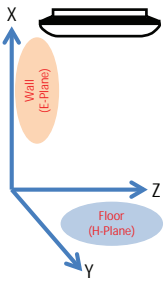

Orientation

H-Plane

E-Plane

2.4 GHz Ceiling Mounted