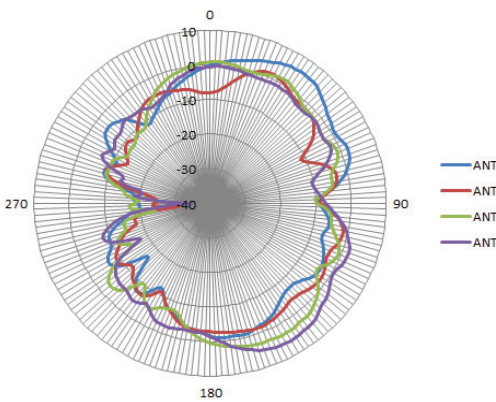

Orientation

H-Plane

E-Plane

2.4 GHz Ceiling Mounted

2.4 GHz Wall Mounted

5 GHz Ceiling Mounted

5 GHz Wall Mounted

Orientation

H-Plane

E-Plane

2.4 GHz Ceiling Mounted

2.4 GHz Wall Mounted

5 GHz Ceiling Mounted

5 GHz Wall Mounted

---

DBA-X1230P	Nuclias Cloud-Managed AX1800 Access Point
DBA-X2830P	Nuclias Cloud-Managed AX3600 Access Point