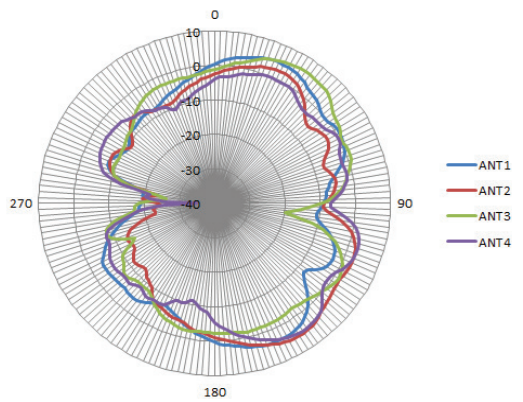

Orientation

H-Plane

E-Plane

2.4 GHz Ceiling Mounted

2.4 GHz Wall Mounted

5 GHz Ceiling Mounted

5 GHz Wall Mounted

Orientation

H-Plane

E-Plane

2.4 GHz Ceiling Mounted

2.4 GHz Wall Mounted

5 GHz Ceiling Mounted

5 GHz Wall Mounted

---

DBA-X1230P	Nuclias Cloud-Managed AX1800 Access Point
DBA-X2830P	Nuclias Cloud-Managed AX3600 Access Point