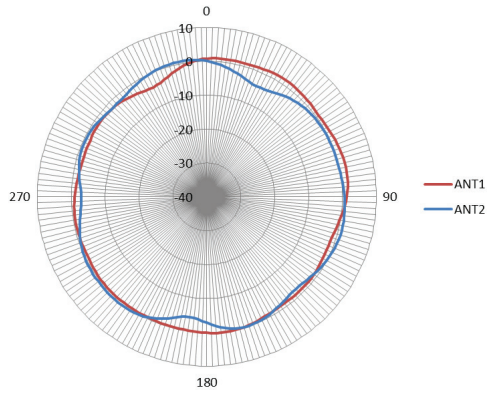

Orientation

H-Plane

E-Plane

2.4 GHz Ceiling Mounted