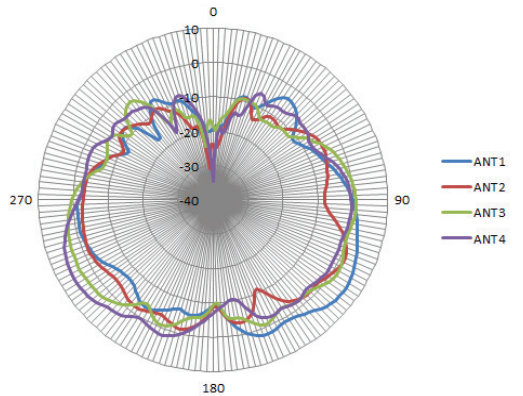

Orientation

H-Plane

E-Plane

2.4 GHz Ceiling Mounted

2.4 GHz Wall Mounted

5 GHz Ceiling Mounted

5 GHz Wall Mounted

Orientation

H-Plane

E-Plane

2.4 GHz Ceiling Mounted

2.4 GHz Wall Mounted

5 GHz Ceiling Mounted

5 GHz Wall Mounted

---

DBA-X1230P	Nuclias Cloud-Managed AX1800 Access Point
DBA-X2830P	Nuclias Cloud-Managed AX3600 Access Point