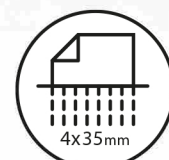

HP OneShred 24CC Shredder

Cross Cut

Shred Capacity

Bin Capacity

Security Level

Automatic-Reverse

Credit cards,
clips, staples

HP OneShred

The modern shredders for everyday requirements ensure simple and secure document destruction

Art.-Nr.: 2807

Technical specifications

Shred capacity	24 sheets
Cut type	Cross cut
Cut size	4 x 35 mm
Security level (DIN 66399)	P-4
Run time	> 30 min
Noise level	< 65 dB
Bin capacity (L)	30
Overheat indicator	Yes
Overload indicator	Yes
Automatic Reverse Function	Yes
Shred media	paper, staples, clips, credit card
Rated sheet shredding speed	1,6 m / min
Rated Input	220-240 VAC / 50 Hz
Power	680 W
Current	3,0 A
Automatic Start/Stop	Yes
Bin full indication	Yes
Bin style	Pull out

LED status display: ready for operation, forward, backward, overheating, overload, container full, container open

Logistics data

	dimensions (mm)	weight (kg)
Unit	424 x 295 x 644,5	20
Packaging	490 x 366 x 701	21,5
Art. No.	2807	
Quantity/Carton (pcs)	1	
Barcode (unit)	4030152028078	