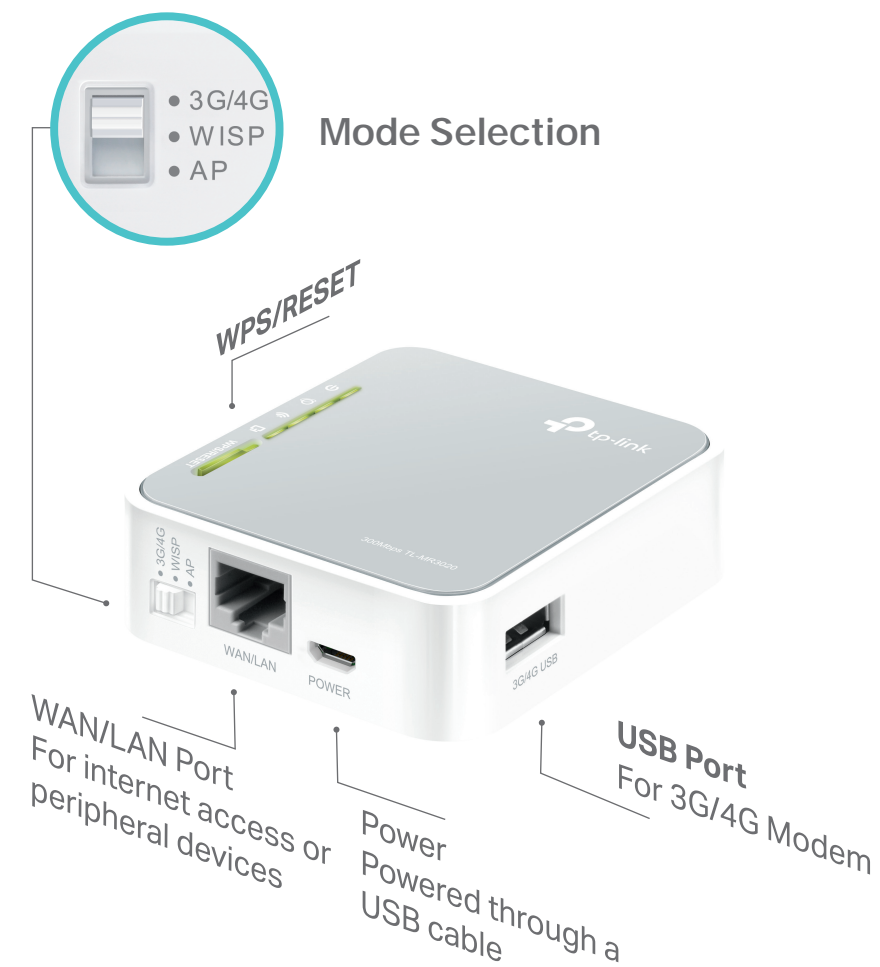

Portable 3G/4G Wireless N Router

Pocket-sized for
Travel-Ready Wi-Fi

TL-MR3020

3G/4G Sharing

300Mbps
Wireless Speed

Multi-Mode

Highlights

Share internet from anywhere you have a 3G or 4G mobile connection

Ease of Use

- **Intuitive Web UI** – Ensures quick and simple Installation without hassle
- **Fast Encryption** – One-touch WPA wireless security encryption with the WPS button

Security

- **Guest Network** – Keeps your main network secure by creating a separate network for friends and visitors
- **Access Control** – Establishes a whitelist or blacklist to allow or restrict certain devices to access the internet
- **Parental Controls** – Restricts internet access time and contents for children devices
- **Encryptions for Secure Network** – WPA-PSK and WPA2-PSK encryptions provide active protection against security threats

Specifications

Hardware

- Ports: 1 10/100Mbps WAN/LAN Port, 1 USB 2.0 Port, 1 Micro USB Port
- Buttons: WPS/Reset Button, Mode Switch
- Antennas: Internal Antennas
- External Power Supply: 5VDC/1A
- Dimensions (W x D x H): 2.9× 2.6×0.9 in. (74×67×22mm)