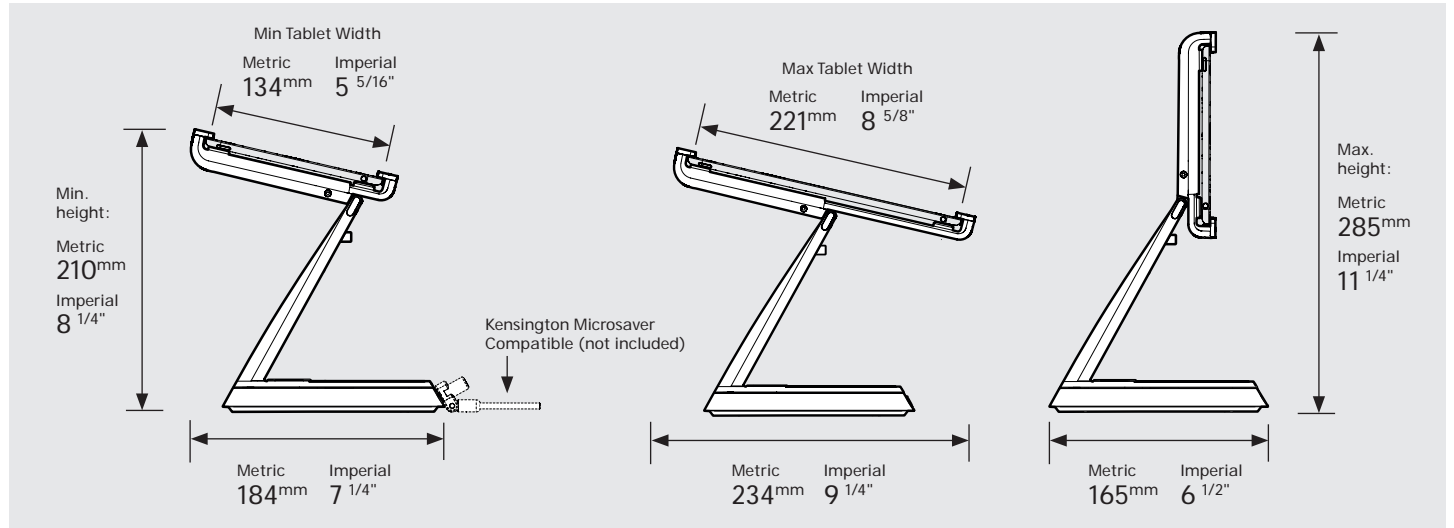

Product Data Sheet - Eddy

bouncepad®

Colour:

White
Black
Green

Mounting:

Fixing from
Above

Fixing from
Below

Packaged weight:

1.55kg

Mounting:
Fixing from Above

Mounting:
Fixing from Below

Parts in the Box