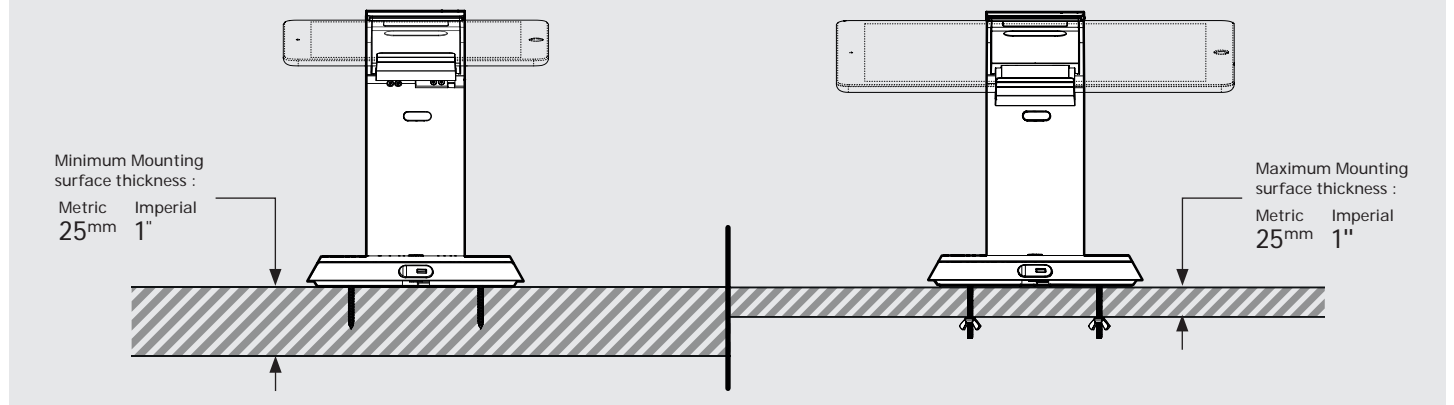

Product Data Sheet - Eddy

bouncepad®

Colour:

White
Black
Green

Mounting:

Fixing from
Above

Fixing from
Below

Packaged weight:

1.55kg

Mounting:
Fixing from Above

Mounting:
Fixing from Below

Parts in the Box