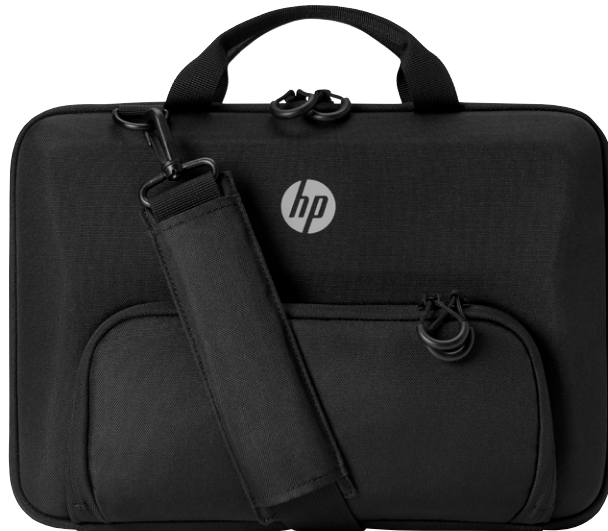

HP 11.6 Black Always On Case

Portable, flexible device protection

Keep your HP Chromebooks and laptops¹ safe from bumps and external scratches with the durable HP Black 11.6 Always On Case that holds the device in place while students are working in the classroom and on the move.

Tough enough for every day, without the extra weight

Get the enhanced durability of a lightweight zip-around case that helps protect your laptop and the rubber feet help hold it in place on the desk.

All-access design

Use the case in and out of class—it unzips while on the device and allows port and connector access. Store a pen, mouse or adapter in the exterior pocket and ID in the card slot. Carry with the slip strap, shoulder strap or handle.

World-class support

Get a one-year limited warranty.

1. Recommended for use with 11.6" diagonal laptops.

Specifications

HP 11.6 Black Always On Case

Part number	1D3D0AA and 1D3D0A6
Materials	Polyester - Black Lycra - Gray EVA (inner) Silicon (zipper pull) PVC (card holder)
Dimensions (H x W x D)	13.39 x 9.45 x 2.56 in (340 x 240 x 65 mm)
Weight	1.34 lb (0.61 g)
Color	Black
Compatibility	Fits up to 11.6" diagonal size laptops
What's in the box	HP 11.6 Black Always on Case; Documentation
Warranty	One-year limited warranty.
Country of origin	China