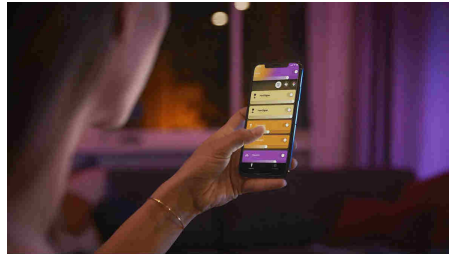

### Easy smart lighting

- Control up to 10 lights with the Bluetooth app
- Create a personalised experience with colourful smart light
- Set the right mood with warm to cool white light
- Get the perfect light recipes for your daily activities
- Unlock full suite of smart light features with Hue Bridge

## A plug-and-play accent lamp

The Philips Hue Bloom is a small, versatile smart lamp that casts light in any of millions of colors. The Bloom's easy plug-and-play design lets you place the lamp anywhere: place it on a table to wash the walls with beautiful light, set it on your nightstand for a gentle nightlight or position it near your TV to enhance your entertainment with light.

## Control with app or voice\*

Philips Hue works with Amazon Alexa, Siri and the Google Assistant. Simple voice commands let you dim, brighten or change the colour of your lights, whether you want to control a single lamp or all lights in your home. Voice control requires a Philips Hue Bridge and a compatible partner device.

## Control up to 10 lights with the Bluetooth app

With the Hue Bluetooth app, you can control your Hue smart lights in a single room of your home. Add up to 10 smart lights and control them all with just the touch of a button on your mobile device.