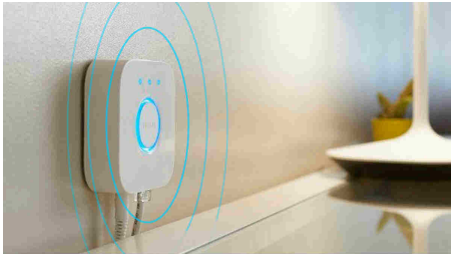

## Set the right mood with warm to cool white light

These bulbs and light fixtures offer different shades of warm to cool white light. With complete dimmability from bright to low nightlights, you can tune your lights to the perfect shade and brightness of light for your daily needs.

### Unlock full suite of smart light features with Hue Bridge

Add a Hue Bridge (sold separately) to your smart lights to experience the full suite of Philips Hue features. With a Hue Bridge, you can add up to 50 smart lights to control throughout your home. Create routines to automate your entire smart home lighting set-up. Control your lights while away from home or add accessories such as motion sensors and smart switches.