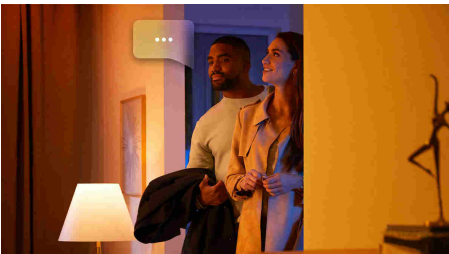

Control with app or voice*

Philips Hue works with Amazon Alexa, Siri and the Google Assistant. Simple voice commands let you dim, brighten or change the colour of your lights, whether you want to control a single lamp or all lights in your home. Voice control requires a Philips Hue Bridge and a compatible partner device.