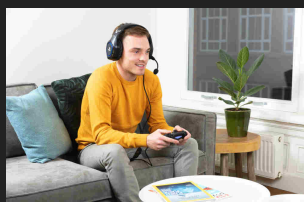

LIFESTYLE VISUAL 2