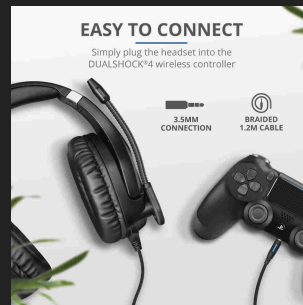

PRODUCT PICTORIAL 2