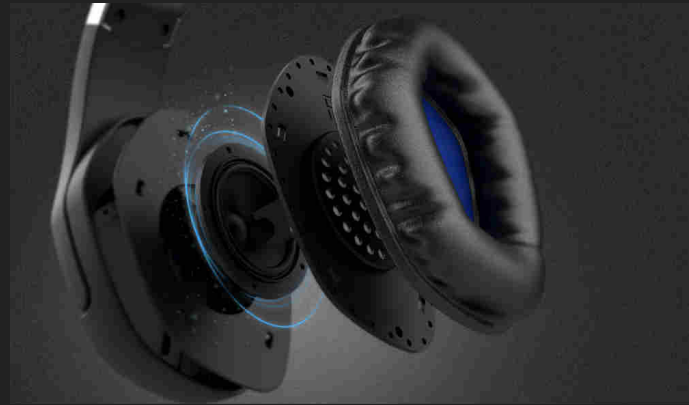

#23530

Gaming headset for PS4™

Powerful over-ear gaming headset with fold-away microphone and adjustable headband

Key features

- Specially made to use with your PlayStation®4 console
- Powerful 50mm active speaker units with soft and comfortable over-ear pads
- Fold-away flexible microphone and adjustable reinforced headband
- In-line remote for volume control and microphone mute
- Simply plug the headset into the DUALSHOCK®4 wireless controller (3.5mm input)
- 1.2m nylon braided cable, ideal length to connect to your controller

DUALSHOCK®4
WIRELESS
CONTROLLER

Perfect for PS4™

Designed specifically for the system, the Trust Forze Gaming Headset for PlayStation®4 will completely pull you into your games. As an officially licensed product for PS4™, using the headset will result in the ultimate console experience. Whatever game you're playing, prepare to be blown away.

Powerful Sound

Experience crisp and powerful sound, whether you're in a warzone, a stadium or on a race track. Thanks to the headset's whopping 50mm drivers, your gaming sessions will sound more immersive than ever.

Adjusted for your Comfort

The soft over-ear pads ensure the headset is comfortable, even after hours of playing. Use the microphone to give crystal clear instructions to your teammates or easily fold it away when you're in the mood for an offline game.