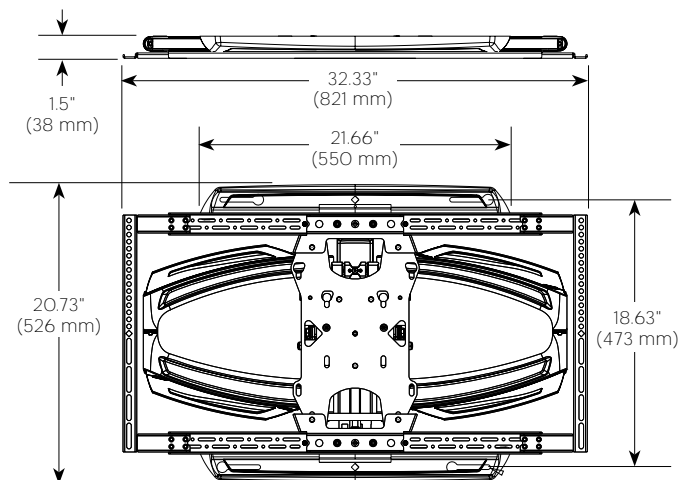

SPECIFICATIONS

Extension	25" (635 mm)
Tilt	-15°
Height Adjust	1" (25 mm)
Dimensions (HxWxD)	20.73 x 32.33 x 1.5" (526 x 821 x 38 mm)
Max Mounting Pattern (H,W)	15.75" (400 mm) / 31.5" (800 mm)
Color	Black
Weight Capacity	125 lbs (56.7 kg)

WHAT YOU NEED TO KNOW

EASY INSTALLATION

Easily install with one person by mounting the top rail and sliding on the assembly.

Adjustable depth and home positioning clicks when the TV is safely and securely against the wall. Post-installation height and leveling allows up to 1" (25 mm) of adjustment for even more flexibility.

A full line of accessories is available to customize a variety of installations.

OTHER PRODUCT OPTIONS

PWR
37-55" Swing Arm Wall Mount

TS525TUP
Thinstall Swing Arm and Power Conditioner Kit

TECHNICAL DRAWINGS