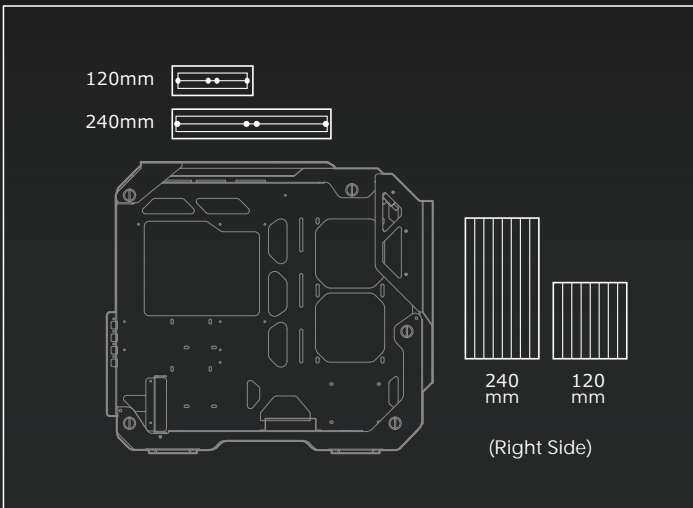

BLAZER ESSENCE

Superb Open-frame Gaming Mini Tower Case

Superb Cooling Performance

Cooling is a critical factor for gamers, overclockers and PC enthusiasts in general. With support for 240mm radiators and metal open-frame design to achieve extreme cooling performance.

Water cooling radiator support

Air cooling support

Case Type	Mini Tower
Motherboard Type	Mini ITX / Micro ATX
Dimension (WxHxD)	214 x 472 x 514 (mm) / 8.4 x 18.6 x 20.2 (in)
Case Drive Bays	3.5" : 2 Max. 2.5" : 4 Max.
I/O Panel	USB3.0 x 2, Mic x 1 / Audio x 1, Reset Button
Expansion Slots	4
PSU	Standard ATX PS2
Max. PSU Length	160 (mm) / 6.3 (in)

Water Cooling Radiator Support	Top : 240mm / 120mm Right Side : 240mm / 120mm
Cooling Fan Support	Top : 120mm x 2 Right Side : 120mm x 2
Maximum Number of Fans	4 Max.
Max. Graphics Card Length	310 (mm) / 12.2 (in)
Max. CPU Cooler Height	130 (mm) / 5.1 (in)
Tempered Glass Side Panel	Both Sides 4mm Thick