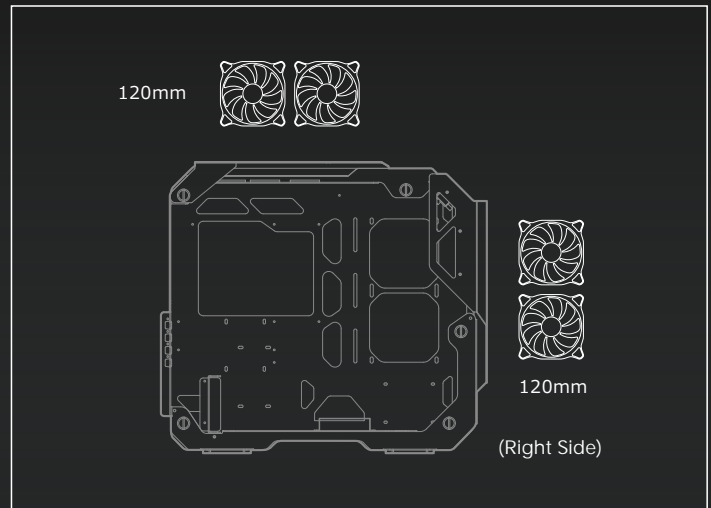

BLAZER ESSENCE

Superb Open-frame Gaming Mini Tower Case

Superb Cooling Performance

Cooling is a critical factor for gamers, overclockers and PC enthusiasts in general. With support for 240mm radiators and metal open-frame design to achieve extreme cooling performance.

Water cooling radiator support

Air cooling support

Case Type	Mini Tower
Motherboard Type	Mini ITX / Micro ATX
Dimension (WxHxD)	214 x 472 x 514 (mm) / 8.4 x 18.6 x 20.2 (in)
Case Drive Bays	3.5" : 2 Max. 2.5" : 4 Max.
I/O Panel	USB3.0 x 2, Mic x 1 / Audio x 1, Reset Button
Expansion Slots	4
PSU	Standard ATX PS2
Max. PSU Length	160 (mm) / 6.3 (in)

Water Cooling Radiator Support	Top : 240mm / 120mm Right Side : 240mm / 120mm
Cooling Fan Support	Top : 120mm x 2 Right Side : 120mm x 2
Maximum Number of Fans	4 Max.
Max. Graphics Card Length	310 (mm) / 12.2 (in)
Max. CPU Cooler Height	130 (mm) / 5.1 (in)
Tempered Glass Side Panel	Both Sides 4mm Thick