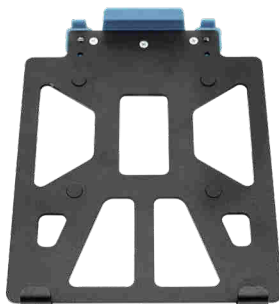

RUGGED LITE KEYBOARD

A cost-effective solution for applications that do not require fully rugged devices.

Gamber-Johnson's low-profile Rugged Lite Keyboard is thin, light-weight, has an ergonomic feel and is a cost-effective solution and the perfect complement for an application that does not require fully rugged devices. Combine this keyboard with Gamber-Johnson's quick-release keyboard cradle for a mobile office application.

WEIGHT	HEIGHT	WIDTH	DEPTH
1 lbs / 0.45 kg	0.68 in / 1.72 cm	10.31 in / 26.18 cm	7.12 in / 18.08 cm

Specifications:

- Power: 5Vdc @ <500mA from data cord
- Designed and tested to MIL-STD 810G shock and vibration specifications
- Temperature range:
 - OPERATING: -20°C to 60°C
 - STORAGE: -40°C to 85°C
- Designed to IP54 ingress specifications
- One million actuations per key

Accessories

- Gamber-Johnson Quick-Release Keyboard Cradle (7160-1470-00)

Product Selection

ITEM NO.	DESCRIPTION
7160-1449-00	Rugged Lite Keyboard - US English
7160-1449-01	Rugged Lite Keyboard - UK English
7160-1449-02	Rugged Lite Keyboard - German
7160-1449-03	Rugged Lite Keyboard - French
7160-1449-04	Rugged Lite Keyboard - Spanish
7160-1470-00	Quick Release Keyboard Cradle
7170-0698-00	Samsung Galaxy Tab Active Pro Docking Station with Hand Strap, Rugged Lite Keyboard with Quick Release Keyboard Tray
7170-0817-00	Rugged Lite Keyboard with Quick Release Keyboard Cradle

RUGGED LITE KEYBOARD

USB 2.0
(500mA)

7170-0698-00
Samsung Galaxy Tab Active Pro Docking Station with Hand Strap, Rugged Lite Keyboard with Quick Release Keyboard Tray

7170-0817-00
Rugged Lite Keyboard with Quick Release Keyboard Cradle