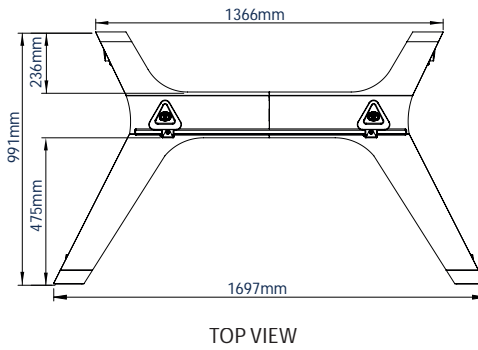

PACKING INFORMATION

PLEASE NOTE, THIS IS A 3 BOX ITEM

COLOUR:	ORDER REF:	EAN CODE:	MASTER CARTON WEIGHT:	MASTER CARTON CUBE:
Black	BT8564/BB	5019318301810	35.8kg / 14kg / 10kg	0.252cbm / 0.111cbm / 0.011cbm
Black & Silver	BT8564/BS	5019318301827	35.8kg / 14kg / 10kg	0.252cbm / 0.111cbm / 0.011cbm
White	BT8564/WW	5019318301834	35.8kg / 14kg / 10kg	0.252cbm / 0.111cbm / 0.011cbm

ACCESSORIES AND RELATED PRODUCTS

BT7032 / BT7033	BT7863	BT7882	BT8565

AV Accessory Shelves can be fitted directly to the vertical column

Video Conferencing Camera Shelf can be fitted directly to the vertical column

AV Cradle to house AV and IT hardware and cabling

Universal Extra Large Flat Screen Trolley with Adjustable Height