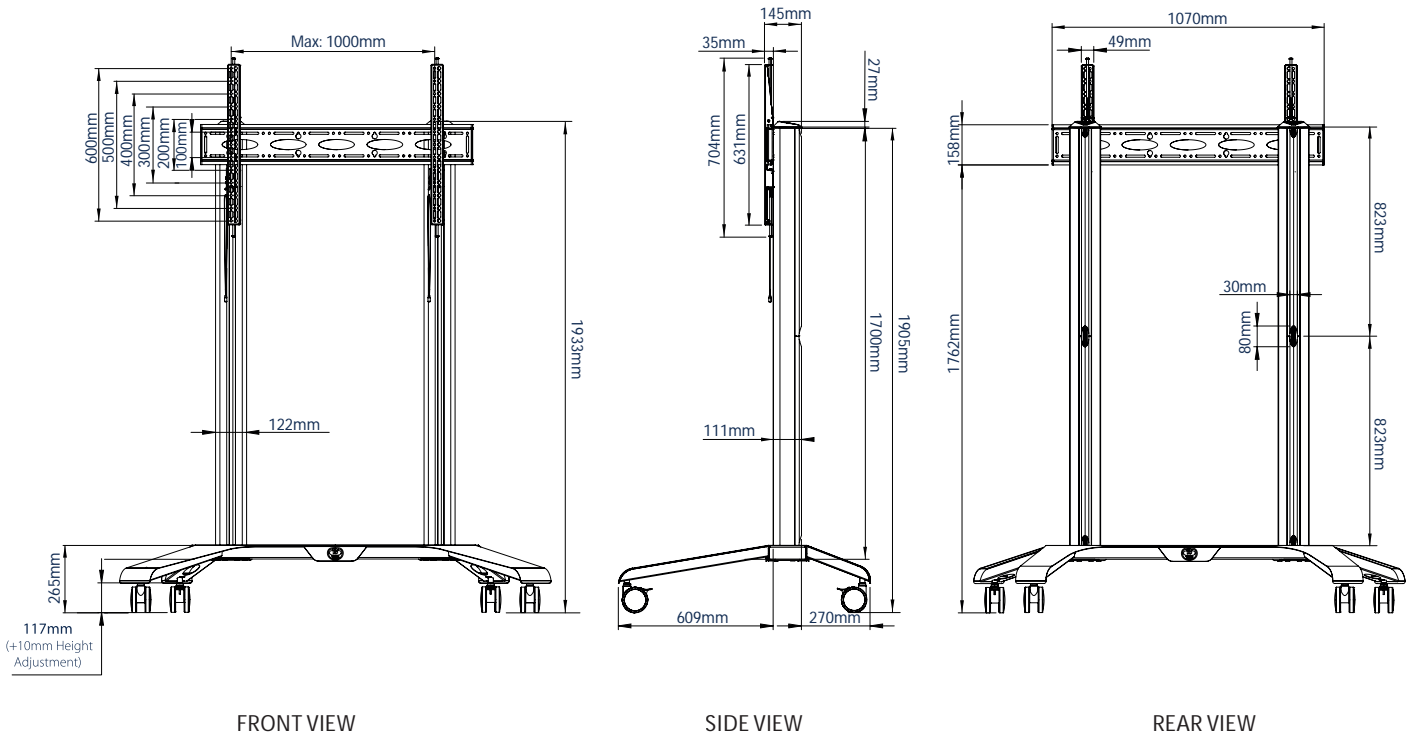

PACKING INFORMATION

PLEASE NOTE, THIS IS A 3 BOX ITEM

COLOUR:	ORDER REF:	EAN CODE:	MASTER CARTON WEIGHT:	MASTER CARTON CUBE:
Black	BT8564/BB	5019318301810	35.8kg / 14kg / 10kg	0.252cbm / 0.111cbm / 0.011cbm
Black & Silver	BT8564/BS	5019318301827	35.8kg / 14kg / 10kg	0.252cbm / 0.111cbm / 0.011cbm
White	BT8564/WW	5019318301834	35.8kg / 14kg / 10kg	0.252cbm / 0.111cbm / 0.011cbm

ACCESSORIES AND RELATED PRODUCTS

BT7032 / BT7033	BT7863	BT7882	BT8565

AV Accessory Shelves can be fitted directly to the vertical column

Video Conferencing Camera Shelf can be fitted directly to the vertical column

AV Cradle to house AV and IT hardware and cabling

Universal Extra Large Flat Screen Trolley with Adjustable Height