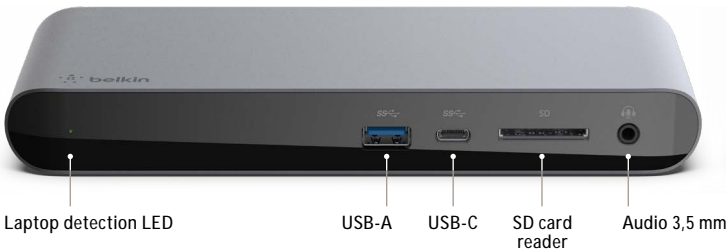

Back

Thunderbolt™ 3 Dock PRO

F4U097vf

Front