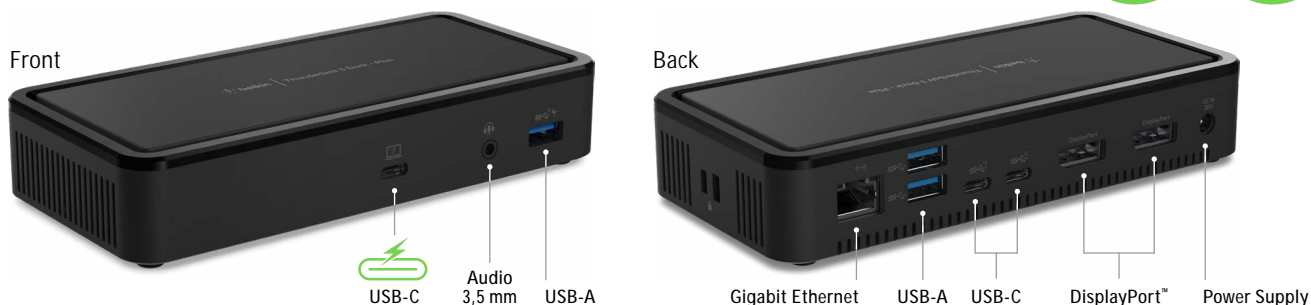

Thunderbolt™ 3 Dock **PLUS**

F4U109vf

Ideal for shared work environments visited by different users

A convenient, economical, single-dock solution for businesses supporting both Mac & Windows laptops within their organization.

With 40Gbps transfer rates, 60W Power Delivery to keep your connected laptop charged, dual 4K 60Hz monitor support, and multiple ports for peripherals, it provides a dynamic plug & play workstation.

The broad compatibility makes it ideal for shared work environments visited by different users, who may have different laptop types but all need an easily accessible and high-performing workstation. This dock supports dual 4K monitors, or a single 5K or 8K** monitor through DisplayPort™. It can be VESA mounted and comes with a Kensington-lock. Includes one 0,5 m Thunderbolt™ 3 cable.