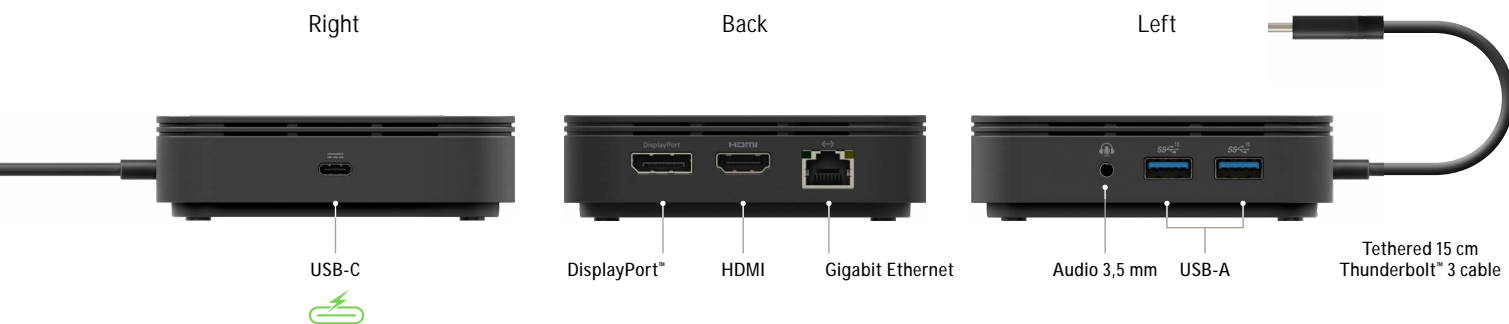

## Dual HD Monitor Support

Belkin Thunderbolt™ 3 Docks easily connects two high-definition displays without compromising access to your other peripherals. Visit [belkin.com](http://belkin.com) for information on resolution capabilities

### Thunderbolt™ 3 Dock **CORE**

F4U110bt