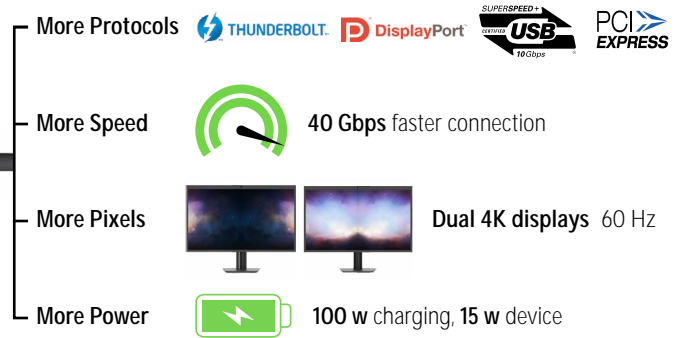

What are the advantages of Thunderbolt™ 3?

- Standardised closed specification managed by Intel, one of the world's largest chipset manufacturers.
- Transfer speeds of 40 Gbps (active cable used must be above 0.8 m in length, otherwise speed drops to 20 Gbps).
- Support dynamic bandwidth sharing for video and data.
- Monitor support for dual screens at 4K 60 Hz, single screen 5K 60 Hz or single screen 8K 30 Hz (depending on whether Alpine or Titan Ridge chipsets are used).
- Hosts up to 100 W of power delivery, eliminating the need for a separate power supply for devices.