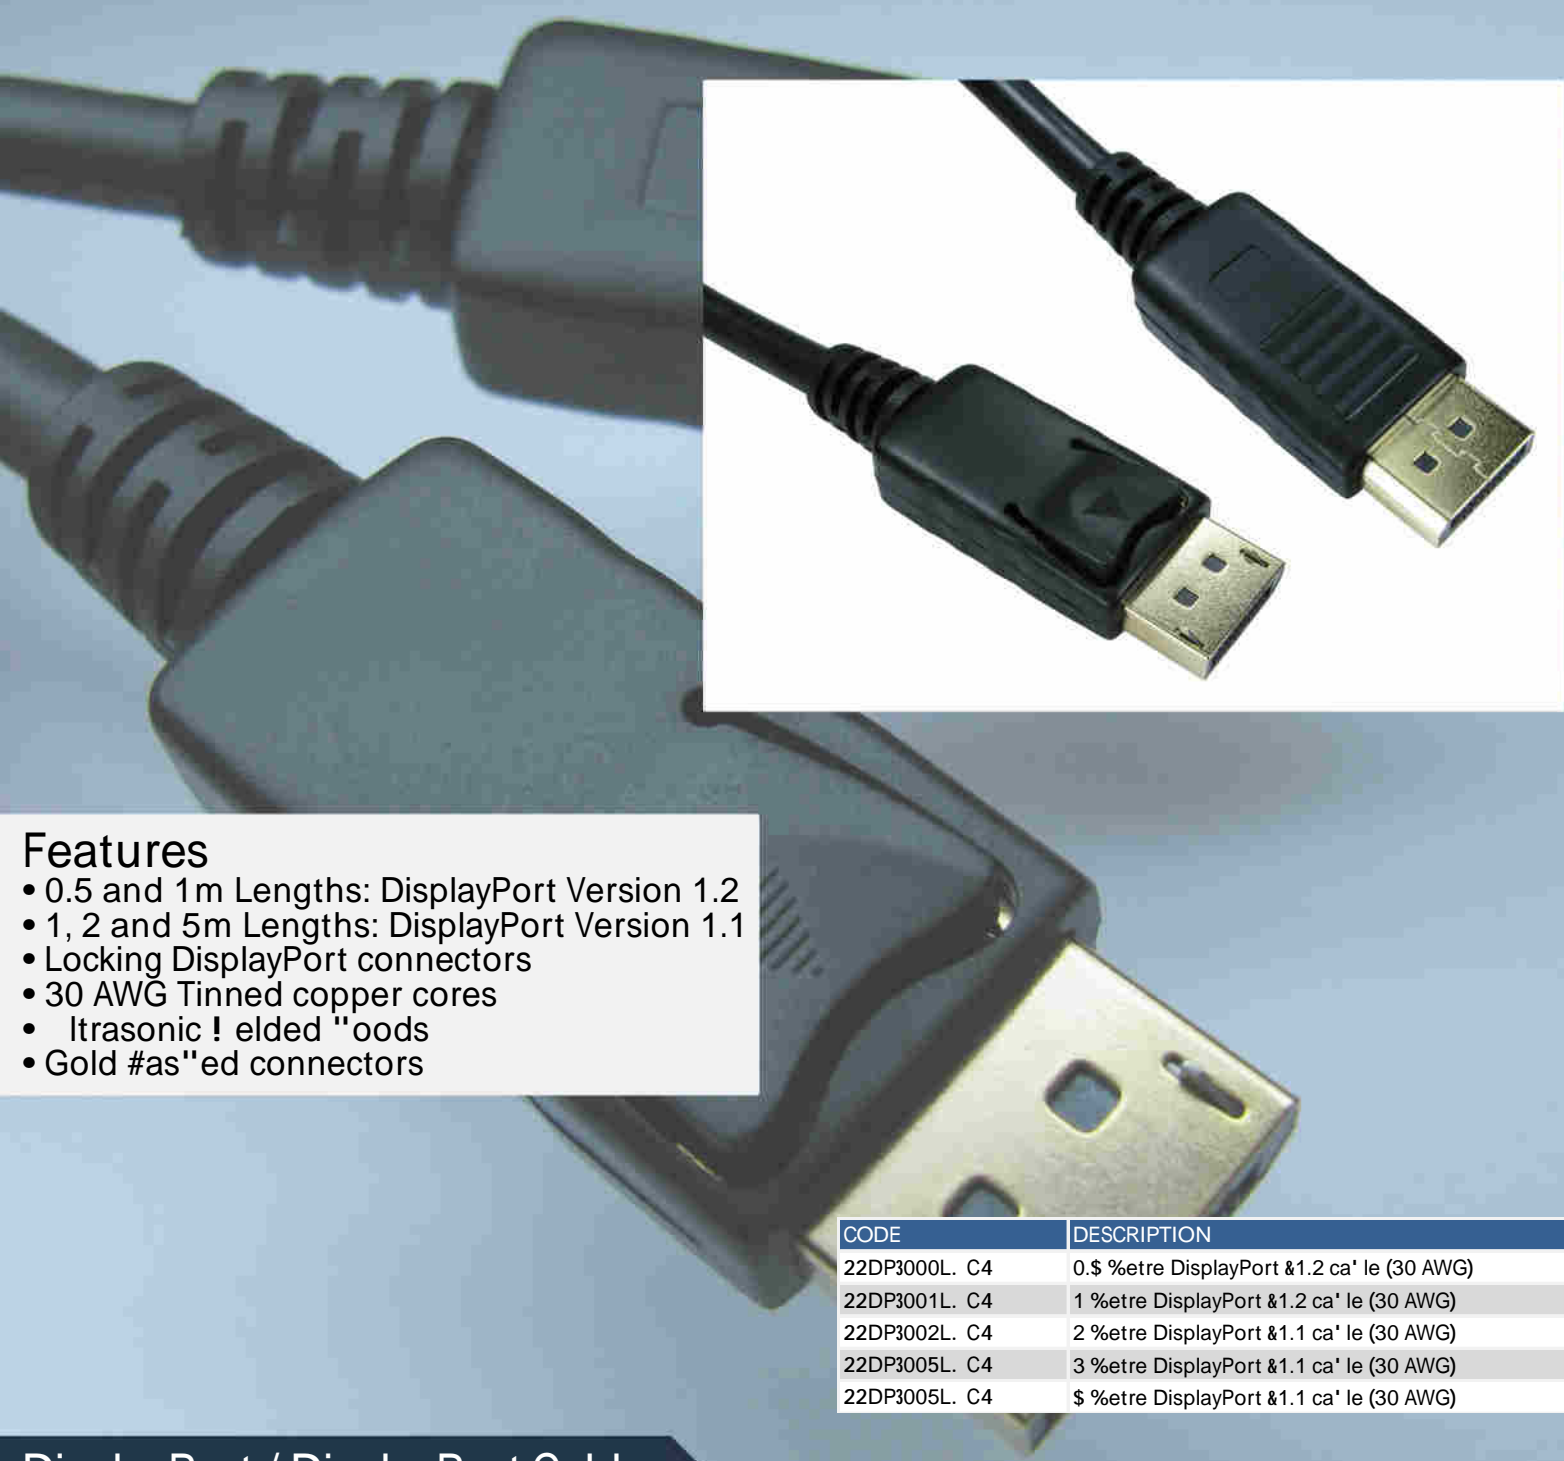

DisplayPort 1.2 & Locking DisplayPort Cables

DisplayPort is a 20 pin connector similar to HDMI but designed to replace DVI and the standard as a preferred (or standard) way to define a new royalty free audio/video connection.

DisplayPort is very simple to use and makes connecting your PC to your DisplayPort enabled display very easy. Our DisplayPort cables are black with gold plated locking connectors to reduce disconnection due to cable strain.

- Features**
- 0.5 and 1m Lengths: DisplayPort Version 1.2
 - 1, 2 and 5m Lengths: DisplayPort Version 1.1
 - Locking DisplayPort connectors
 - 30 AWG Tinned copper cores
 - Ultrasonic welded hoods
 - Gold plated connectors

CODE	DESCRIPTION
22DP3000L C4	0.5 metre DisplayPort & 1.2 cable (30 AWG)
22DP3001L C4	1 metre DisplayPort & 1.2 cable (30 AWG)
22DP3002L C4	2 metre DisplayPort & 1.1 cable (30 AWG)
22DP3005L C4	3 metre DisplayPort & 1.1 cable (30 AWG)
22DP3005L C4	5 metre DisplayPort & 1.1 cable (30 AWG)