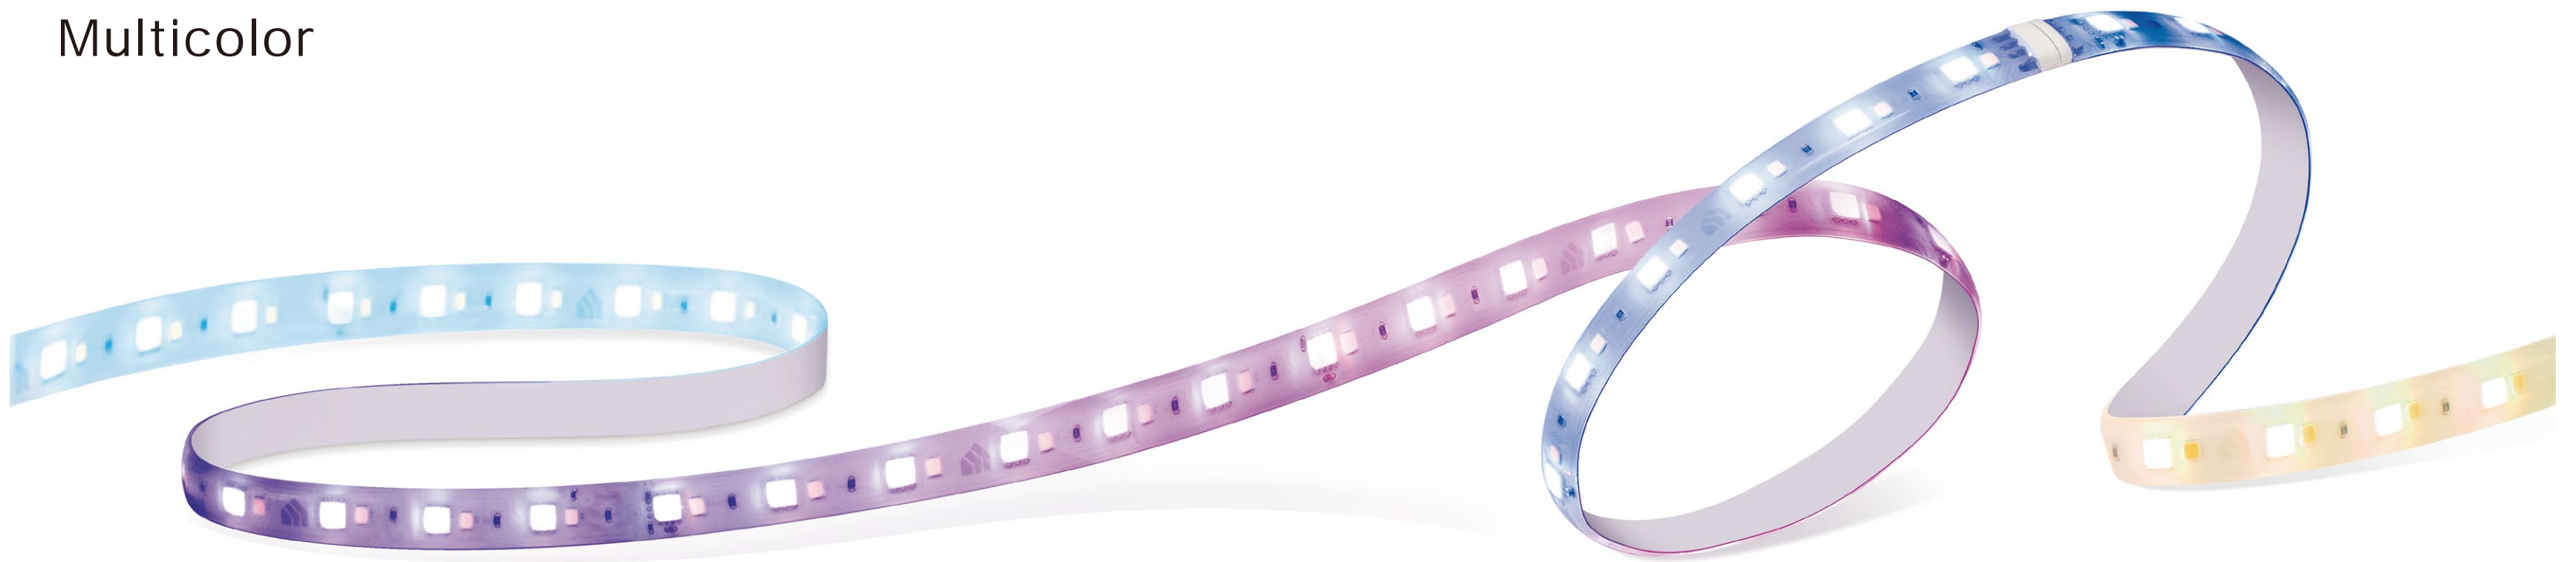

Kasa Smart Light Strip

Multicolor

KL430 / KL430E

16+ Million Colors

Custom Color Zones

Easy Installation

No Hub Required

Highlights

Note: The app screen depicted is for visual reference only and does not necessarily represent actual product operation or app appearance.

Voice Control

Control your light strip hands-free with Alexa, Google Assistant or SmartThings. Turn it on or off, and change colors with just your voice.

Ease of Use

- **Lighting Effects** – Choose from a wide array of colors, even dim to any brightness you desire for the perfect atmosphere.
- **Schedules** – Use your Kasa Smart app to schedule your light strip to automatically turn on and off to fit around any event you're having.
- **Groups and Scenes** – Combine your light strip with other Kasa Smart devices for seamless control with a single tap on your mobile devices.
- **Extendable** – Connect up to 10 sections for a total length of 33ft and watch lighting effects span the entire strip.
- **Made for Everyday Wear and Tear** – Your strip's durable silicone coating prevents moisture and dust intrusion and electrical leaks – all while dissipating the heat from its LEDs.

Specifications

Working Status

KL430

- Luminous Flux: 1400 lumens for 6.6 ft.
- Voltage: 120 VAC 60 Hz
- Input Power (Actual power draw in Watts): 17W@2m light strips; 25W@3~10m light strips
- Color Temperature: 2500K ~ 9000K (adjustable via app and cloud)
- Length: 6.6 ft / 2 m (cut to size every 5 in [12.5 cm], extendable up to 33 ft [10 m] MAX)
- Dimmable Range: 1%-100% (via app and cloud only)
- Tunable: Yes (via app and cloud only)
- Color Changing: Yes (via app and cloud only)