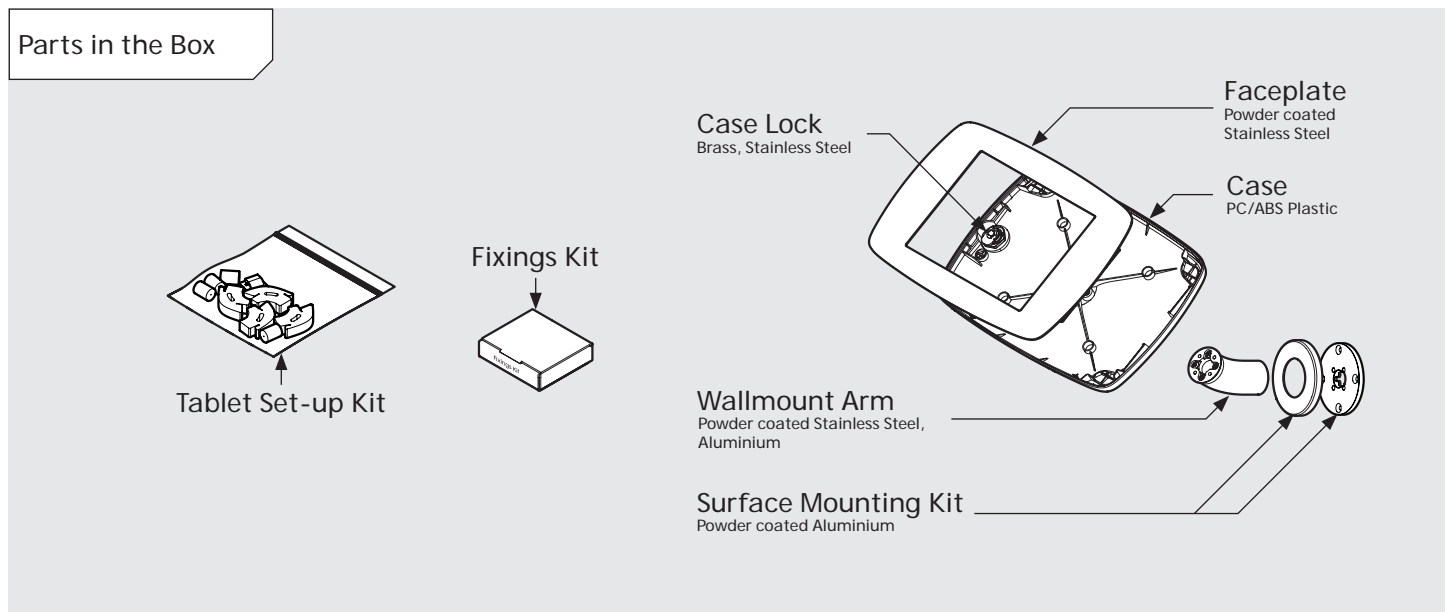

# PRODUCT DATA SHEET - BOUNCEPAD WALLMOUNT

**bouncepad**<sup>®</sup>

<b>Case:</b>	<b>Arm:</b>	<b>Mounting:</b>	<b>Packaged weight:</b>	<b>Colour:</b>
Mini	Wallmount	Fixing from <b>Below</b>	1.66kg	White Black
		Fixing from <b>Above</b>		