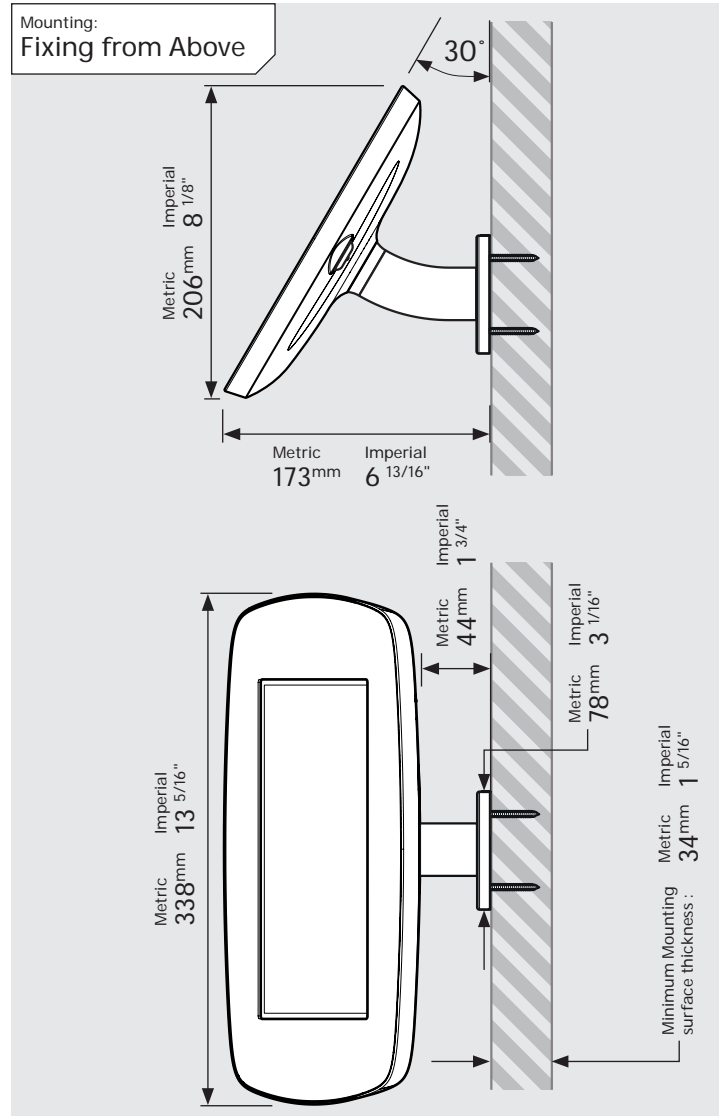

# PRODUCT DATA SHEET - BOUNCEPAD WALLMOUNT

**bouncepad**<sup>®</sup>

<b>Case:</b>	<b>Arm:</b>	<b>Mounting:</b>	<b>Packaged weight:</b>	<b>Colour:</b>
Mini	Wallmount	Fixing from <b>Below</b>	1.66kg	White Black
		Fixing from <b>Above</b>		

# PRODUCT DATA SHEET - BOUNCEPAD WALLMOUNT

**bouncepad®**

Case: Midi    Arm: Wallmount    Mounting: Fixing from Below  
 Fixing from Above    Packaged weight: 1.84kg    Colour: White  
 Black

# PRODUCT DATA SHEET - BOUNCEPAD WALLMOUNT

<b>Case:</b>	<b>Arm:</b>	<b>Mounting:</b>	<b>Packaged weight:</b>	<b>Colour:</b>
Maxi	Wallmount	Fixing from <b>Below</b>	2.07kg	White Black
		Fixing from <b>Above</b>		

# PRODUCT DATA SHEET - BOUNCEPAD WALLMOUNT

**Case:** Mega  
**Arm:** Wallmount  
**Mounting:** Fixing from Below  
 Fixing from Above  
**Packaged weight:** 2.46kg  
**Colour:** White  
 Black