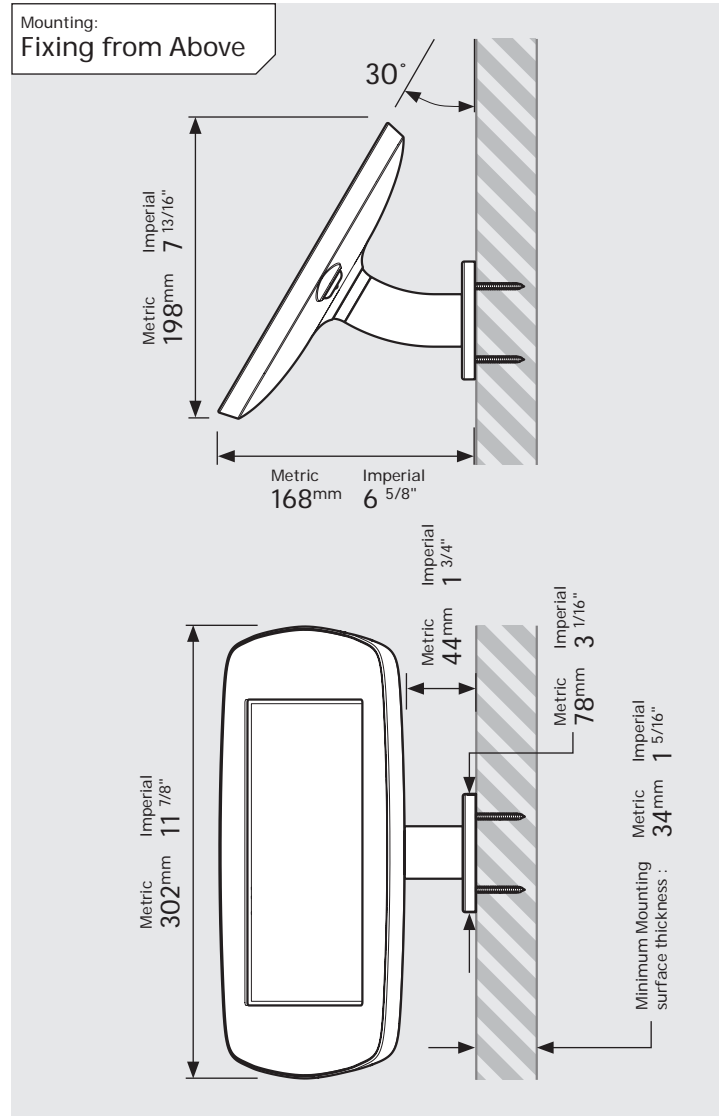

# PRODUCT DATA SHEET - BOUNCEPAD WALLMOUNT

**bouncepad**<sup>®</sup>

<b>Case:</b>	<b>Arm:</b>	<b>Mounting:</b>	<b>Packaged weight:</b>	<b>Colour:</b>
Mini	Wallmount	Fixing from <b>Below</b>	1.66kg	White Black
		Fixing from <b>Above</b>		

# PRODUCT DATA SHEET - BOUNCEPAD WALLMOUNT

**bouncepad®**

Case: Midi    Arm: Wallmount    Mounting: Fixing from Below  
 Fixing from Above    Packaged weight: 1.84kg    Colour: White  
 Black