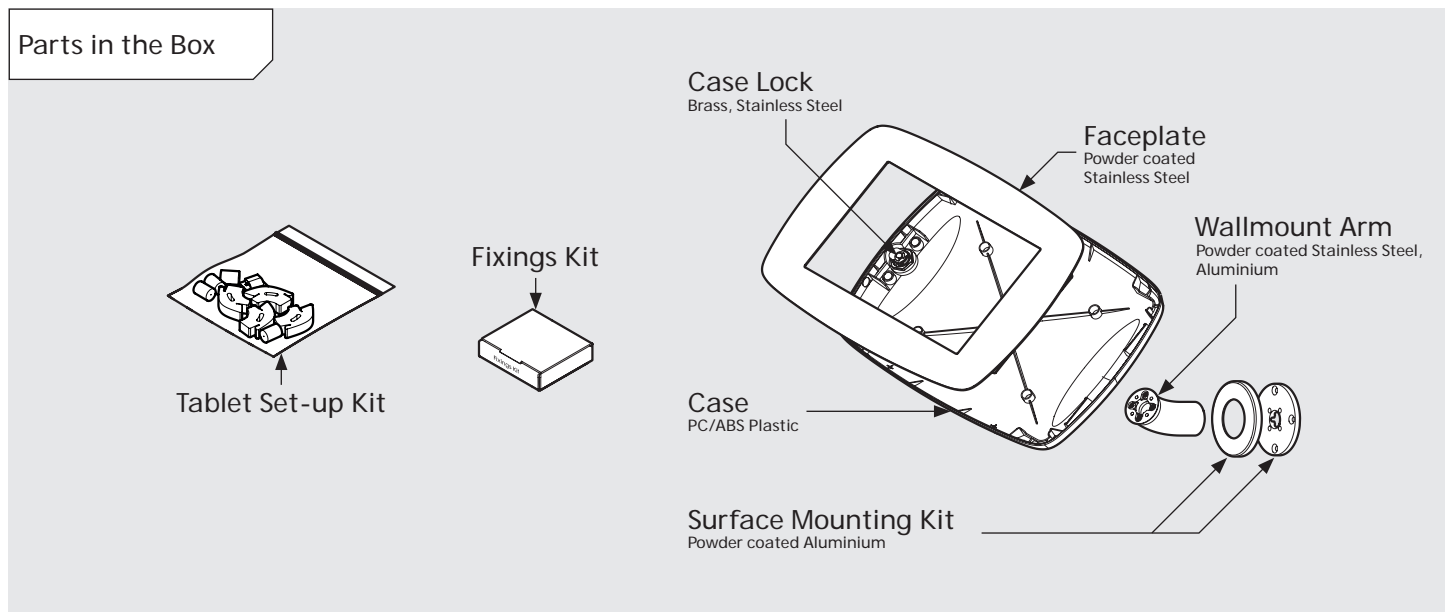

PRODUCT DATA SHEET - BOUNCEPAD WALLMOUNT

Case:	Arm:	Mounting:	Packaged weight:	Colour:
Maxi	Wallmount	Fixing from Below	2.07kg	White Black
		Fixing from Above