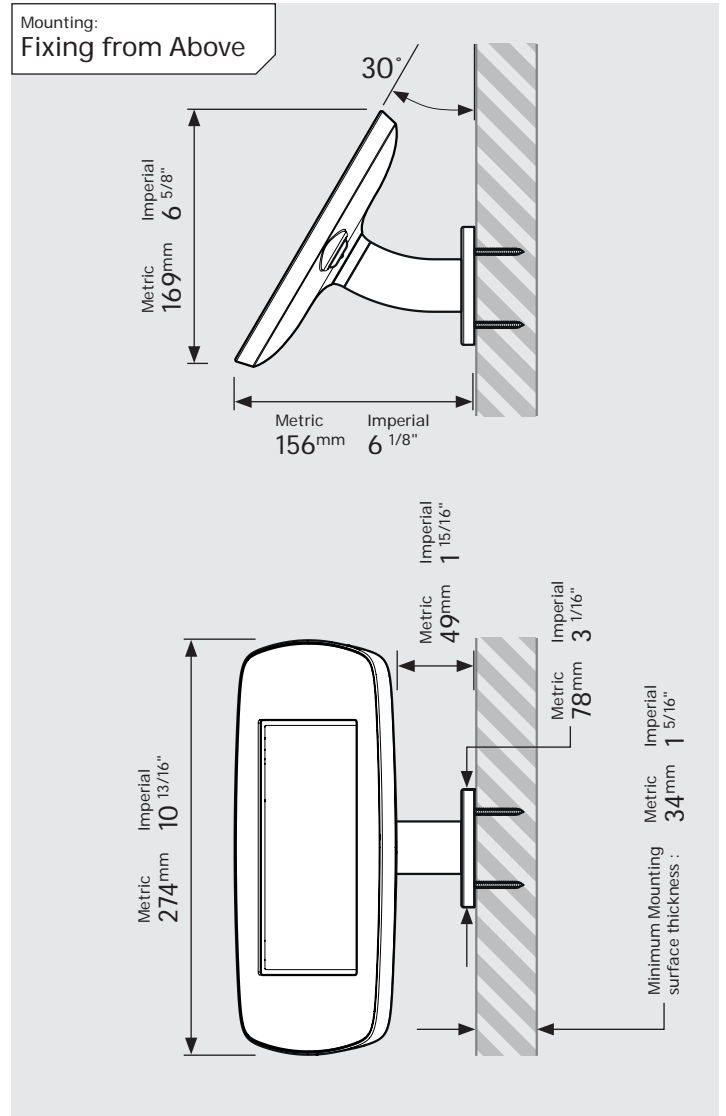

# PRODUCT DATA SHEET - BOUNCEPAD WALLMOUNT

**bouncepad**<sup>®</sup>

<b>Case:</b>	<b>Arm:</b>	<b>Mounting:</b>	<b>Packaged weight:</b>	<b>Colour:</b>
Mini	Wallmount	Fixing from <b>Below</b>	1.66kg	White Black
		Fixing from <b>Above</b>		