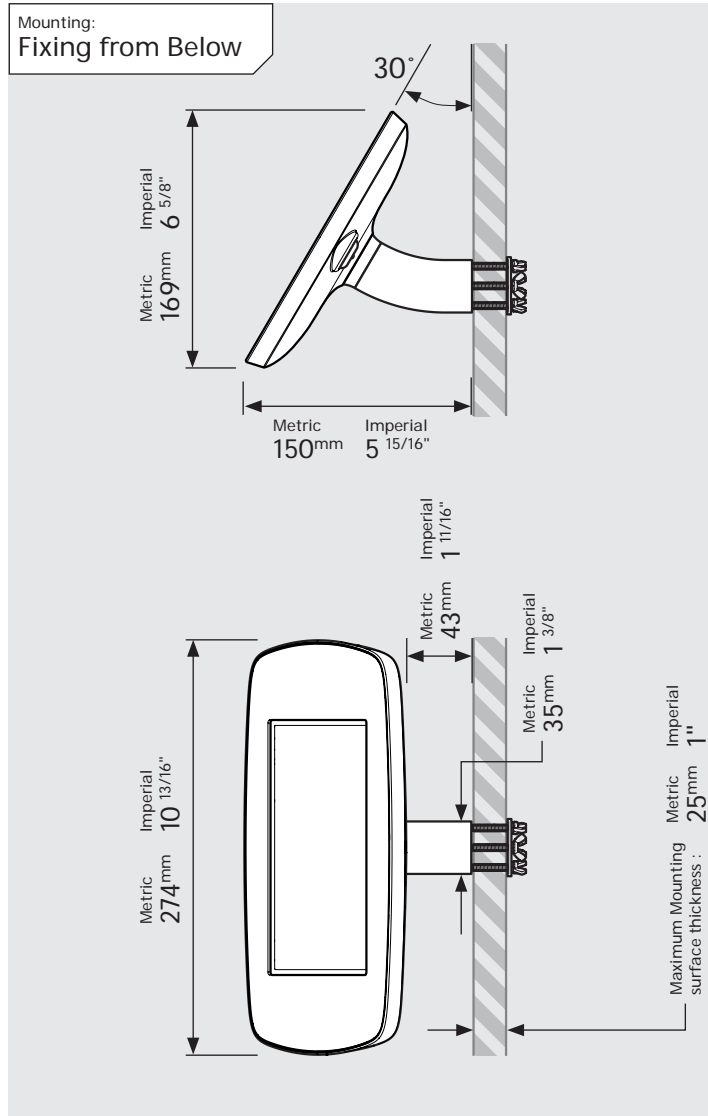

# PRODUCT DATA SHEET - BOUNCEPAD WALLMOUNT

**bouncepad**<sup>®</sup>

<b>Case:</b>	<b>Arm:</b>	<b>Mounting:</b>	<b>Packaged weight:</b>	<b>Colour:</b>
Mini	Wallmount	Fixing from <b>Below</b>	1.66kg	White Black
		Fixing from <b>Above</b>		