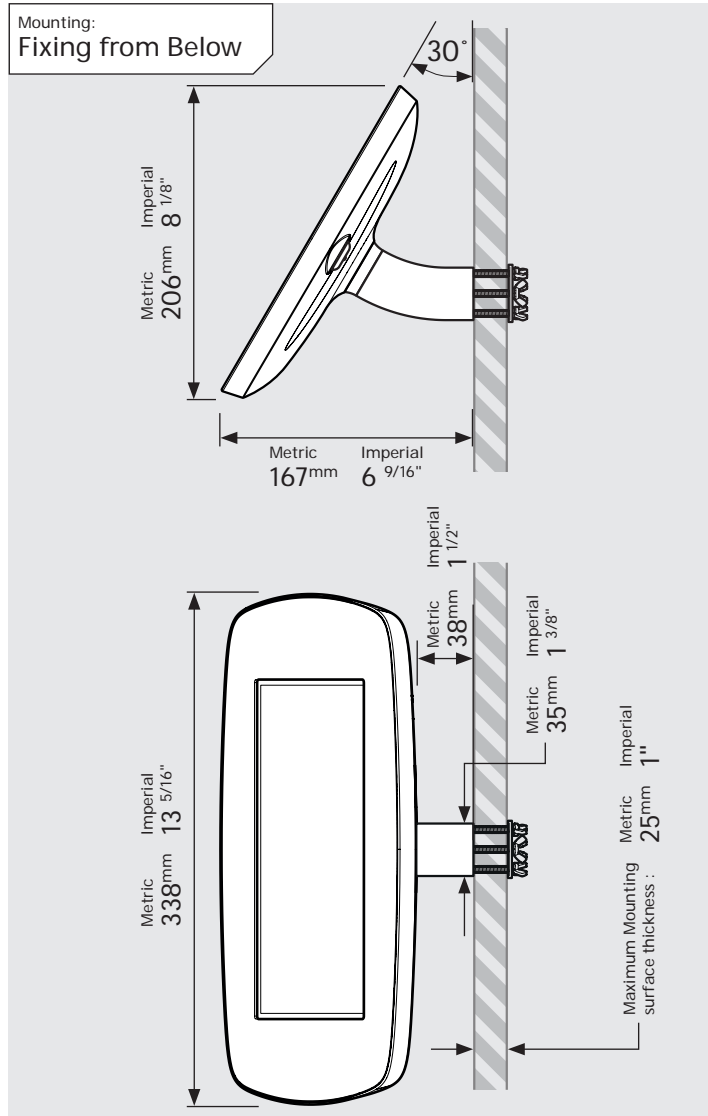

# PRODUCT DATA SHEET - BOUNCEPAD WALLMOUNT

**bouncepad**<sup>®</sup>

<b>Case:</b>	<b>Arm:</b>	<b>Mounting:</b>	<b>Packaged weight:</b>	<b>Colour:</b>
Mini	Wallmount	Fixing from <b>Below</b>	1.66kg	White Black
		Fixing from <b>Above</b>		

# PRODUCT DATA SHEET - BOUNCEPAD WALLMOUNT

**bouncepad®**

Case: Midi    Arm: Wallmount    Mounting: Fixing from Below  
 Fixing from Above    Packaged weight: 1.84kg    Colour: White  
 Black

# PRODUCT DATA SHEET - BOUNCEPAD WALLMOUNT

<b>Case:</b>	<b>Arm:</b>	<b>Mounting:</b>	<b>Packaged weight:</b>	<b>Colour:</b>
Maxi	Wallmount	Fixing from <b>Below</b>	2.07kg	White Black
		Fixing from <b>Above</b>		

# PRODUCT DATA SHEET - BOUNCEPAD WALLMOUNT

**Case:** Mega  
**Arm:** Wallmount  
**Mounting:** Fixing from Below  
 Fixing from Above  
**Packaged weight:** 2.46kg  
**Colour:** White  
 Black