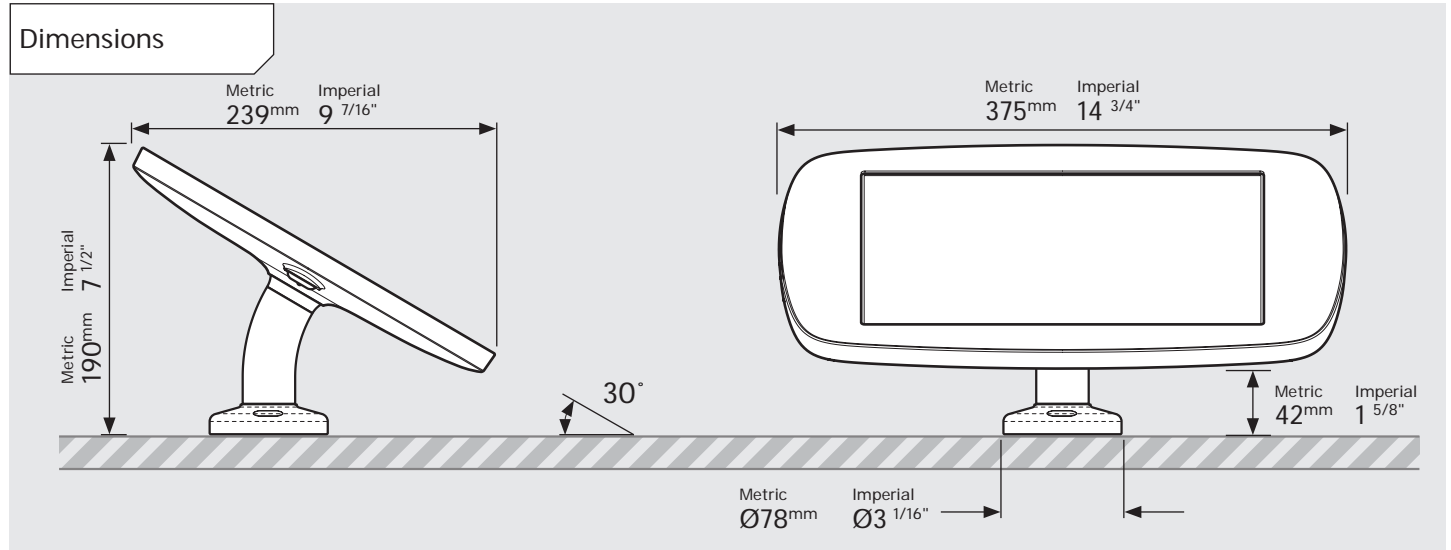

PRODUCT DATA SHEET - BOUNCEPAD SWIVEL DESK

bouncepad®

Case: Mega   **Arm:** Desk   **Mounting:** Freestanding Base   **Packaged weight:** 4.3kg   **Colour:** White
Black