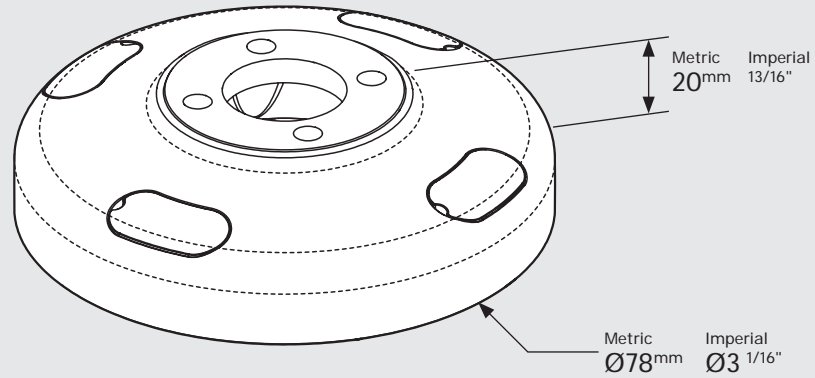

## Dimensions

# PRODUCT DATA SHEET - BOUNCEPAD SWIVEL DESK

**bouncepad**<sup>®</sup>

**Case:** Mega    **Arm:** Desk    **Mounting:** Freestanding Base    **Packaged weight:** 4.3kg    **Colour:** White  
Black

# PRODUCT DATA SHEET - COMPACT ROTATE

**bouncepad®**

Compatible Mounting Arms:

Desk  
Static60

Mounting:

Fixing from  
**below**

Fixing from  
Above

Colour:

## Compact Rotate Dimensions