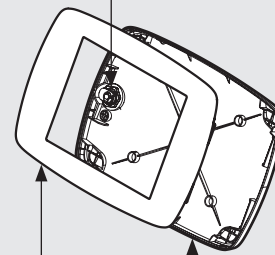

# PRODUCT DATA SHEET - BOUNCEPAD VESA

**bouncepad**<sup>®</sup>

<b>Case:</b>	<b>Arm:</b>	<b>Mounting:</b>	<b>Packaged weight:</b>	<b>Colour:</b>
Mini	Vesa	Not Applicable	1.63kg	White Black

## Parts in the Box

Fixings Kit

Tablet Set-up Kit

Case Lock  
Brass, Stainless Steel

Faceplate  
Powder coated  
Stainless Steel

Case  
PC/ABS Plastic

Vesa Mount  
Powder coated Steel,  
Aluminium