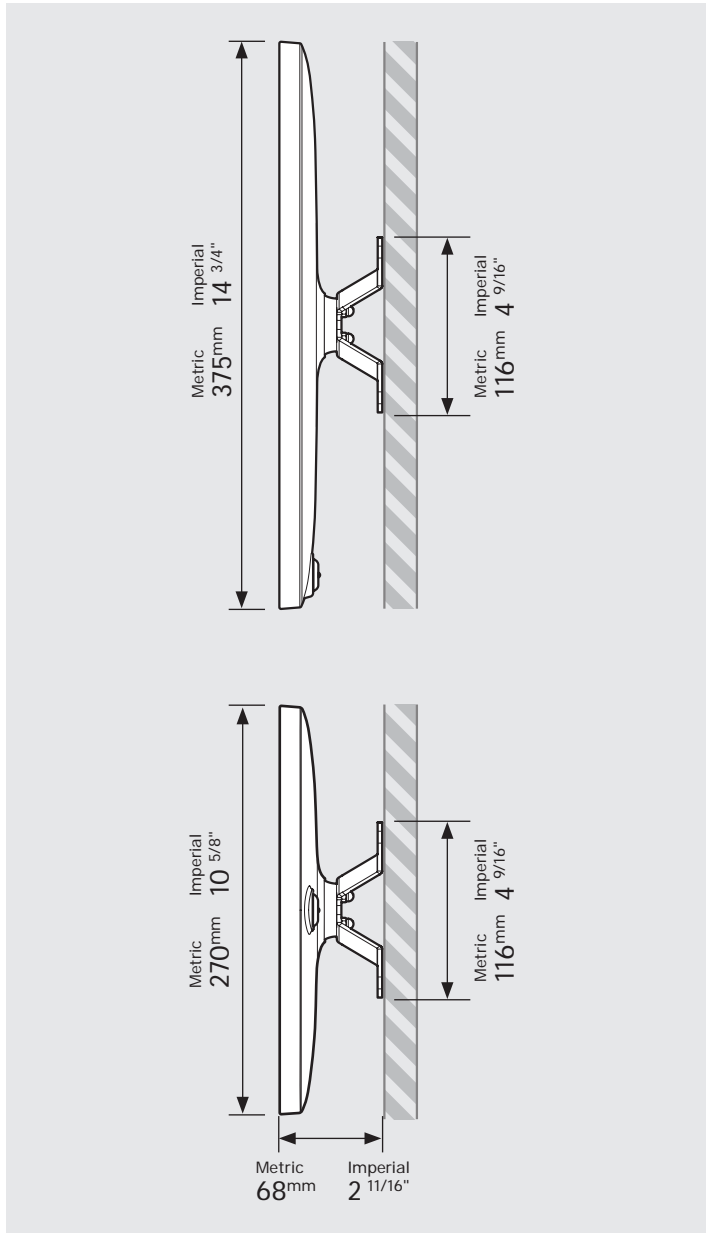

### Case Lock

Brass, Stainless Steel

**Faceplate**  
Powder coated  
Stainless Steel

**Case**  
PC/ABS Plastic

**Vesa Mount**  
Powder coated Steel,  
Aluminium

# PRODUCT DATA SHEET - BOUNCEPAD VESA

**bouncepad**<sup>®</sup>

<b>Case:</b>	<b>Arm:</b>	<b>Mounting:</b>	<b>Packaged weight:</b>	<b>Colour:</b>
Mega	Vesa	Not Applicable	2.43kg	White Black