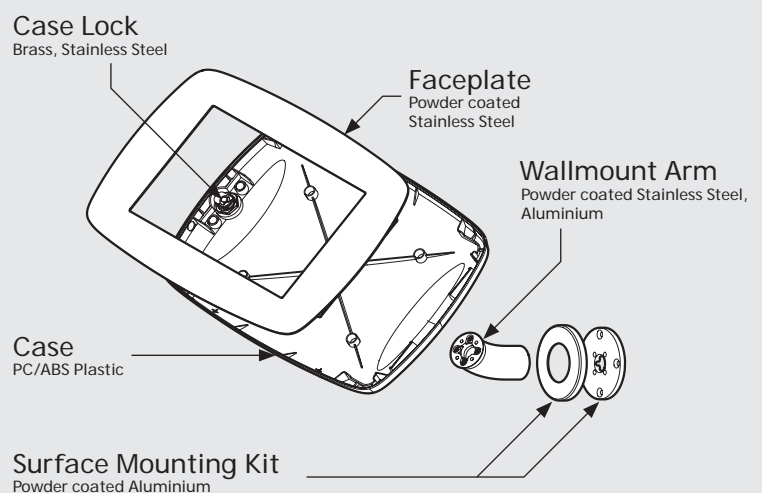

Parts in the Box