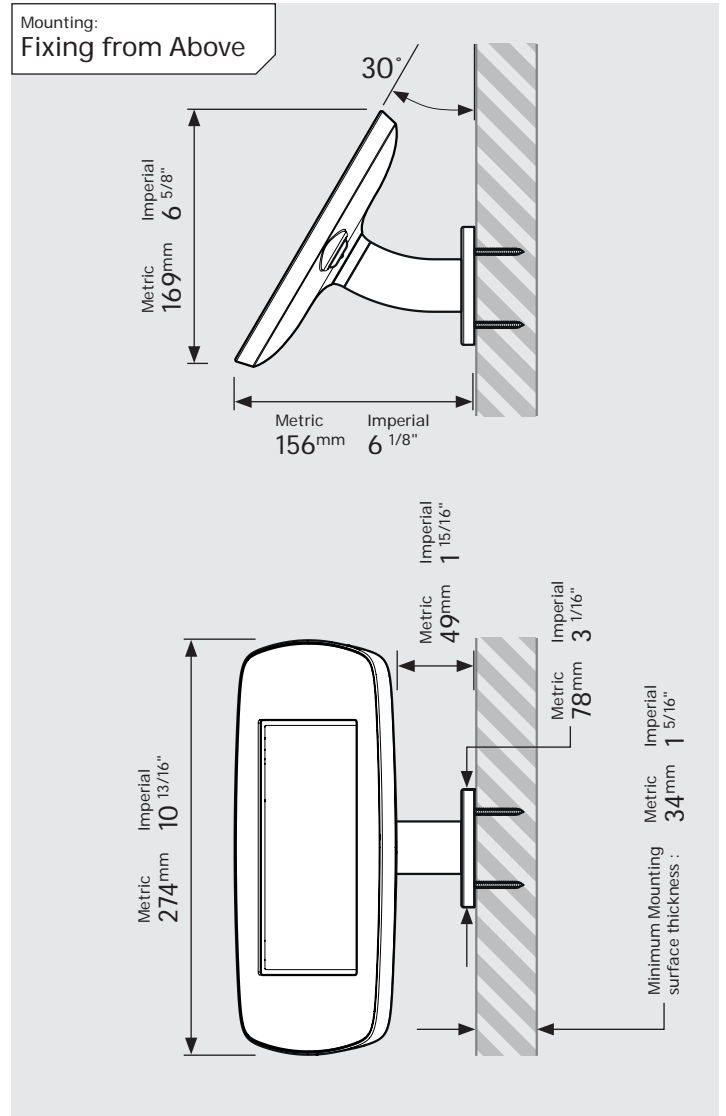

# PRODUCT DATA SHEET - BOUNCEPAD WALLMOUNT

**Case:** Mini  
**Arm:** Wallmount  
**Mounting:** Fixing from Below  
 Fixing from Above  
**Packaged weight:** 1.66kg  
**Colour:** White  
 Black