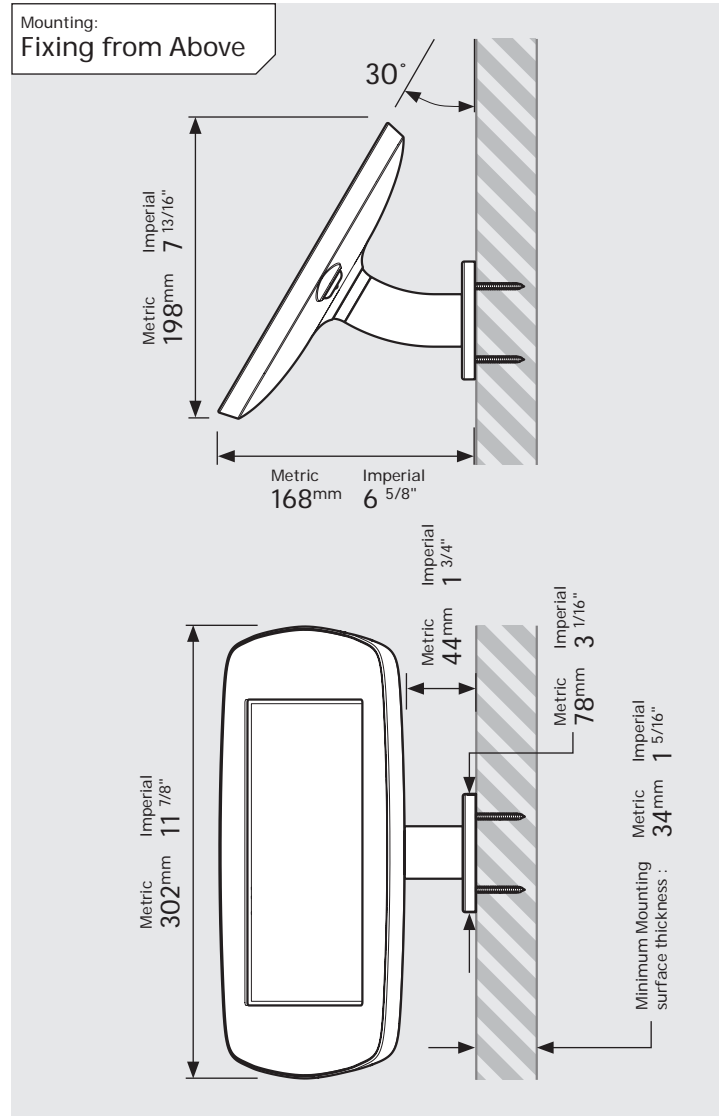

PRODUCT DATA SHEET - BOUNCEPAD WALLMOUNT

bouncepad®

Case: Midi   Arm: Wallmount   Mounting: Fixing from Below
Fixing from Above   Packaged weight: 1.84kg   Colour: White
Black