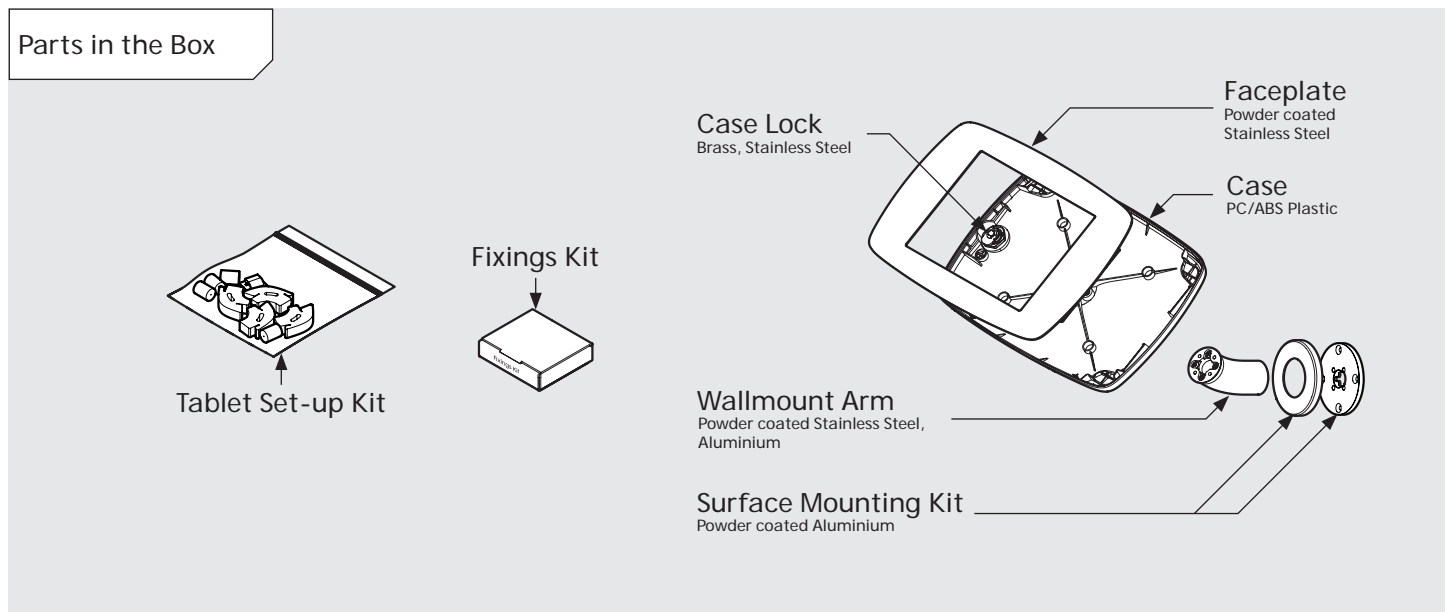

PRODUCT DATA SHEET - BOUNCEPAD WALLMOUNT

Case: Mini
Arm: Wallmount
Mounting: Fixing from Below
Fixing from Above
Packaged weight: 1.66kg
Colour: White
Black