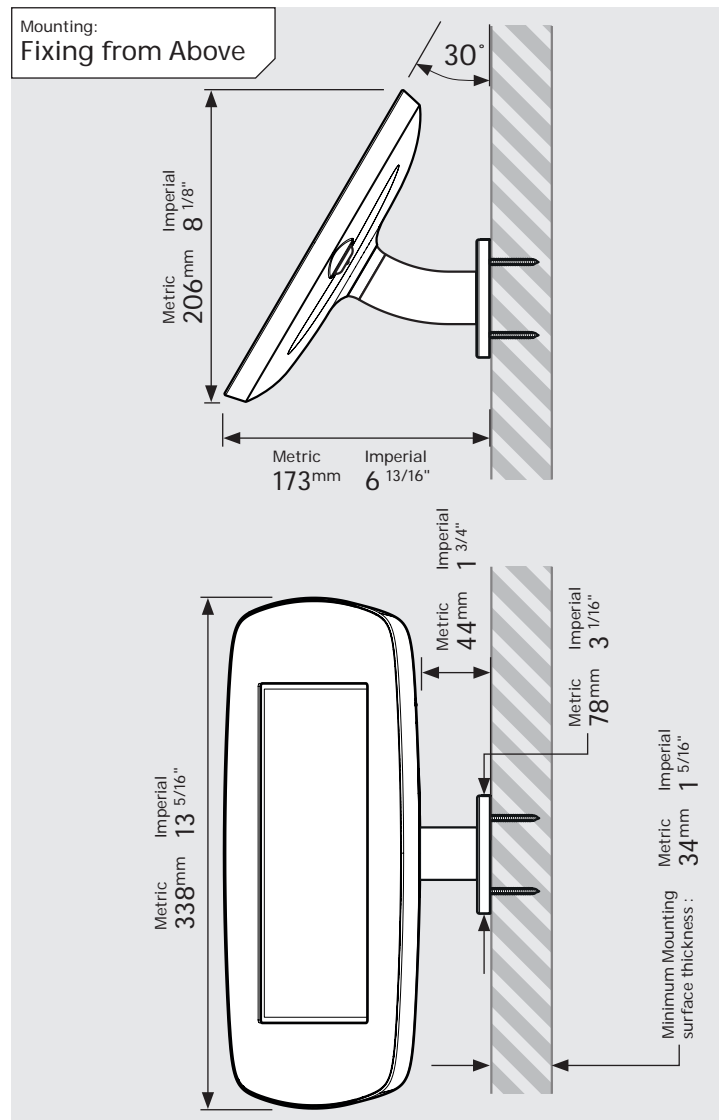

# PRODUCT DATA SHEET - BOUNCEPAD WALLMOUNT

**Case:** Mini  
**Arm:** Wallmount  
**Mounting:** Fixing from Below  
 Fixing from Above  
**Packaged weight:** 1.66kg  
**Colour:** White  
 Black

# PRODUCT DATA SHEET - BOUNCEPAD WALLMOUNT

**bouncepad®**

Case: Midi    Arm: Wallmount    Mounting: Fixing from Below  
 Fixing from Above    Packaged weight: 1.84kg    Colour: White  
 Black

# PRODUCT DATA SHEET - BOUNCEPAD WALLMOUNT

<b>Case:</b>	<b>Arm:</b>	<b>Mounting:</b>	<b>Packaged weight:</b>	<b>Colour:</b>
Maxi	Wallmount	Fixing from <b>Below</b>	2.07kg	White Black
		Fixing from <b>Above</b>		