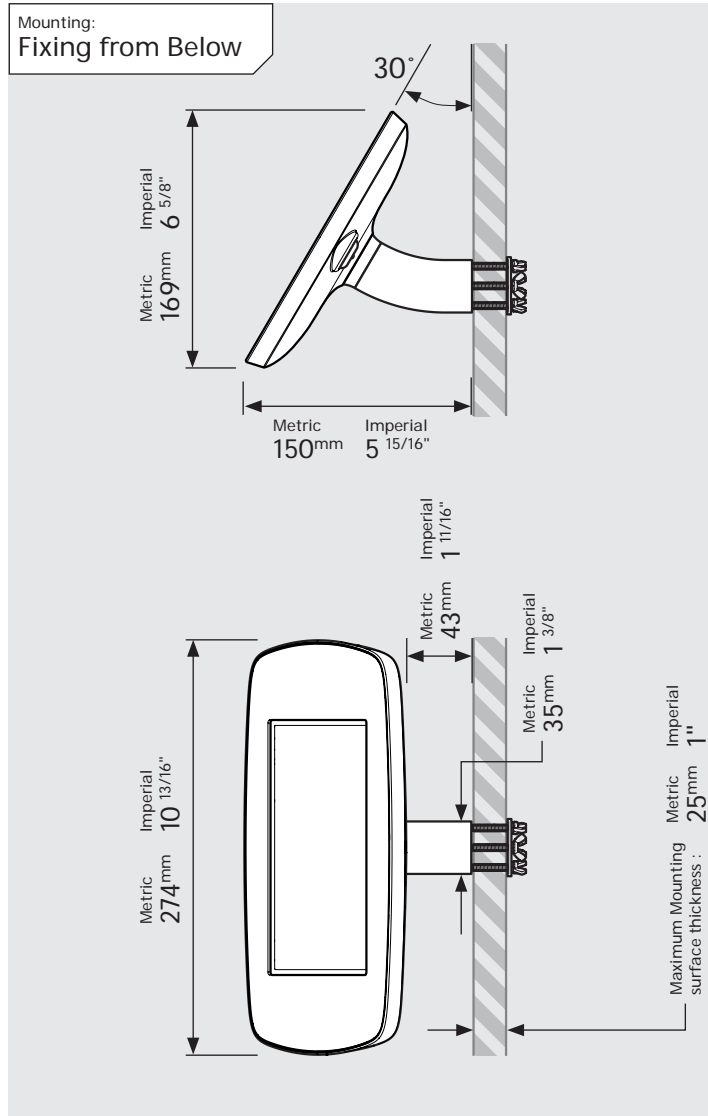

# PRODUCT DATA SHEET - BOUNCEPAD WALLMOUNT

**Case:** Mini  
**Arm:** Wallmount  
**Mounting:** Fixing from Below  
 Fixing from Above  
**Packaged weight:** 1.66kg  
**Colour:** White  
 Black