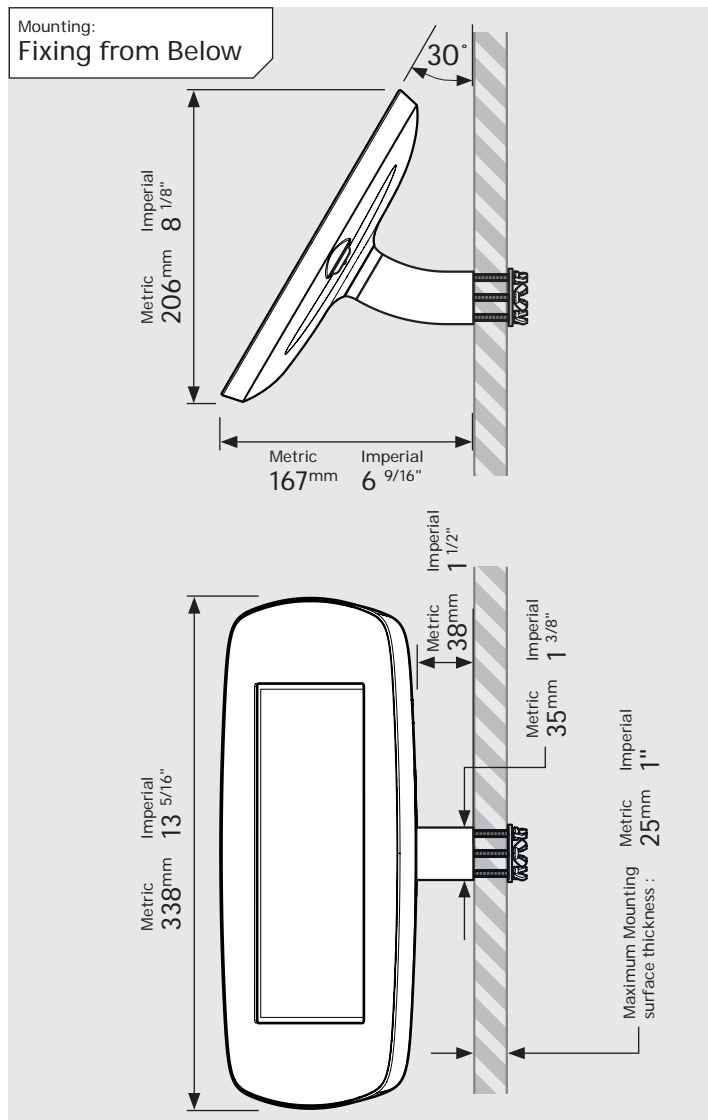

# PRODUCT DATA SHEET - BOUNCEPAD WALLMOUNT

**Case:** Mini  
**Arm:** Wallmount  
**Mounting:** Fixing from Below  
 Fixing from Above  
**Packaged weight:** 1.66kg  
**Colour:** White  
 Black

# PRODUCT DATA SHEET - BOUNCEPAD WALLMOUNT

**bouncepad®**

Case: Midi    Arm: Wallmount    Mounting: Fixing from Below  
 Fixing from Above    Packaged weight: 1.84kg    Colour: White  
 Black

# PRODUCT DATA SHEET - BOUNCEPAD WALLMOUNT

<b>Case:</b>	<b>Arm:</b>	<b>Mounting:</b>	<b>Packaged weight:</b>	<b>Colour:</b>
Maxi	Wallmount	Fixing from <b>Below</b>	2.07kg	White Black
		Fixing from <b>Above</b>		