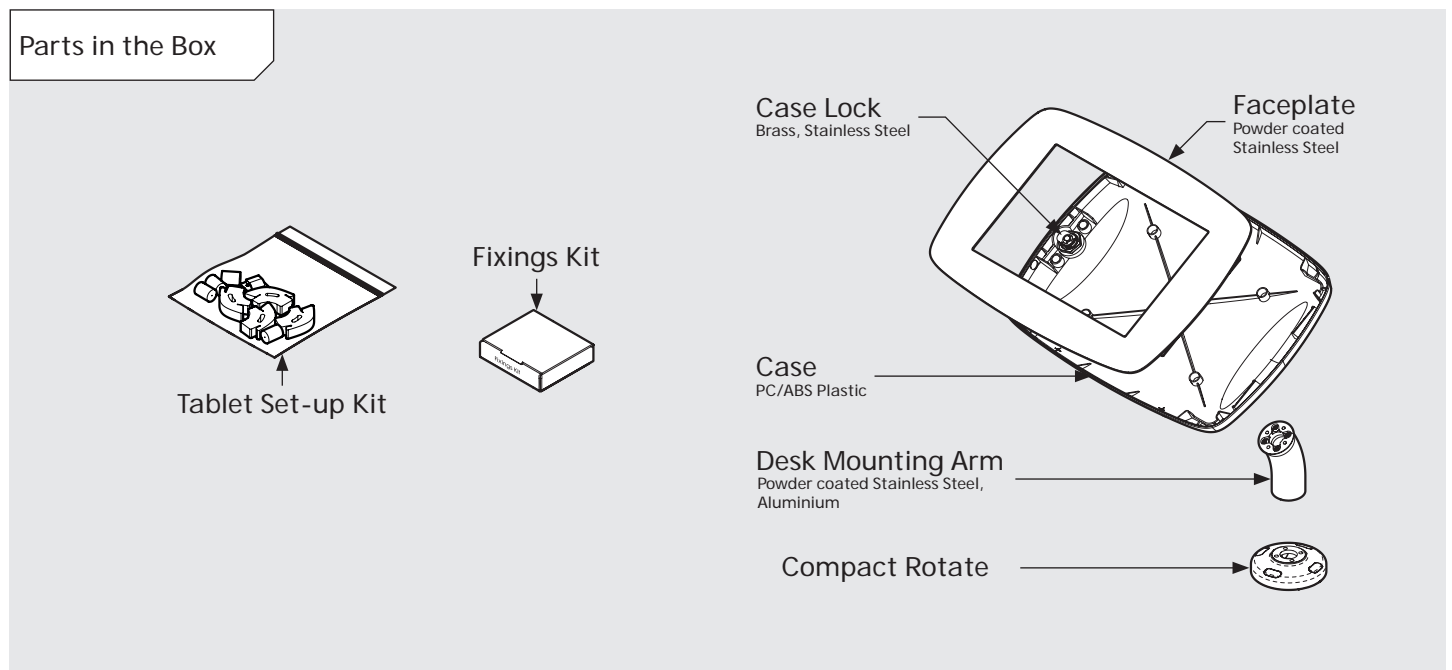

Dimensions

Parts in the Box

PRODUCT DATA SHEET - BOUNCEPAD SWIVEL DESK

bouncepad[®]

Case: Midi **Arm:** Desk **Mounting:** Freestanding Base **Packaged weight:** 3.8kg **Colour:** White
Black

Dimensions

Parts in the Box

PRODUCT DATA SHEET - BOUNCEPAD SWIVEL DESK

bouncepad[®]

Case: Maxi **Arm:** Desk **Mounting:** Freestanding Base **Packaged weight:** 4.0kg **Colour:** White
Black

PRODUCT DATA SHEET - BOUNCEPAD SWIVEL DESK