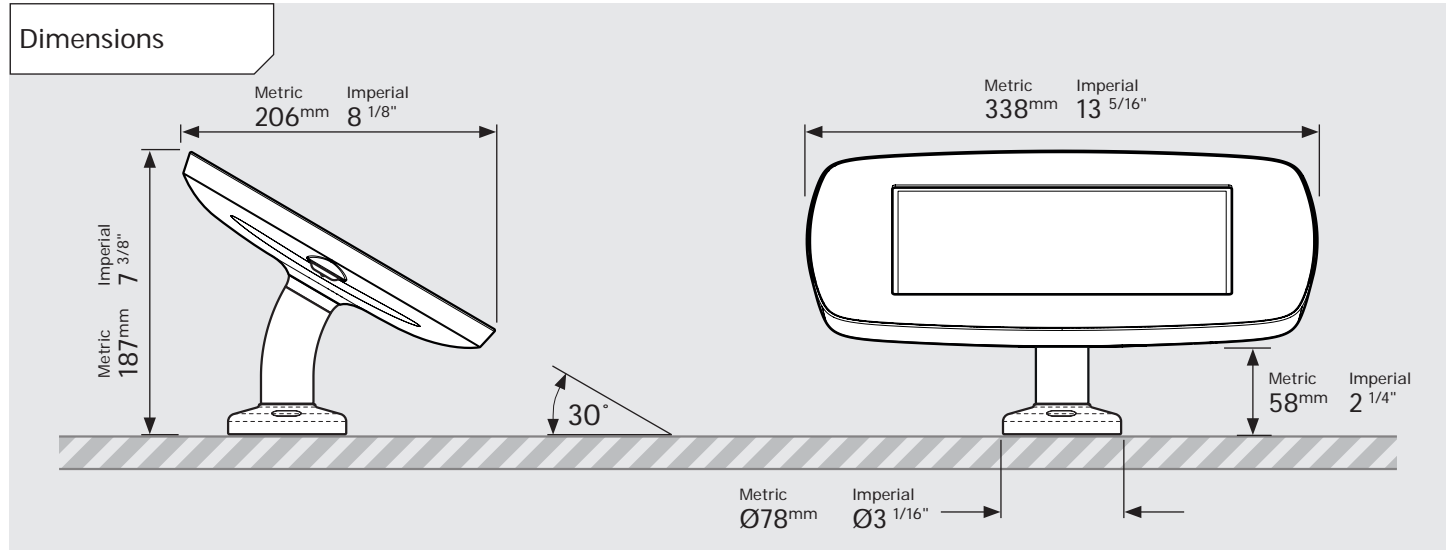

Dimensions

Parts in the Box

PRODUCT DATA SHEET - BOUNCEPAD SWIVEL DESK

bouncepad[®]

Case: Midi **Arm:** Desk **Mounting:** Freestanding Base **Packaged weight:** 3.8kg **Colour:** White
Black

Dimensions

Parts in the Box

PRODUCT DATA SHEET - BOUNCEPAD SWIVEL DESK

bouncepad[®]

Case: Maxi **Arm:** Desk **Mounting:** Freestanding Base **Packaged weight:** 4.0kg **Colour:** White
Black

PRODUCT DATA SHEET - BOUNCEPAD SWIVEL DESK

Fixing from
Above

Colour:

Silver Only

Compact Rotate Dimensions

Fixing from Below

Maximum Mounting surface thickness : Metric 25mm Imperial 1"

Fixing from Above

Minimum Mounting surface thickness : Metric 34mm Imperial 1 5/16"