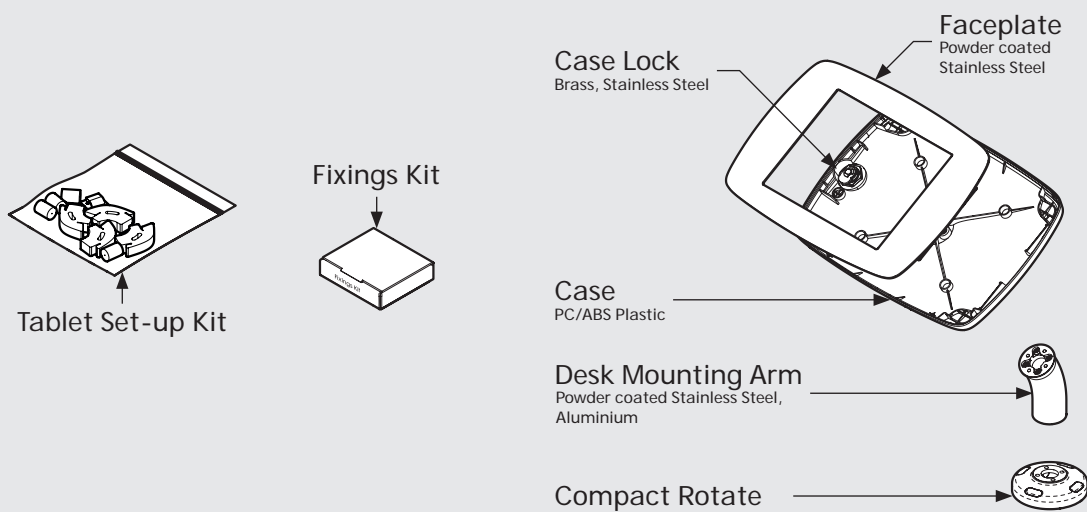

- iPad Pro 12.9" 1st Gen
- iPad Pro 12.9" 2nd Gen
- iPad Pro 12.9" 3rd Gen
- Microsoft Surface Pro 4
- Microsoft Surface Pro 5

PRODUCT DATA SHEET - BOUNCEPAD SWIVEL DESK

bouncepad[®]

Case: Mini **Arm:** Desk **Mounting:** Freestanding Base **Packaged weight:** 3.6kg **Colour:** White
Black

Dimensions

Parts in the Box

PRODUCT DATA SHEET - BOUNCEPAD SWIVEL DESK

bouncepad[®]

Case: Midi **Arm:** Desk **Mounting:** Freestanding Base **Packaged weight:** 3.8kg **Colour:** White
Black

Dimensions

Parts in the Box