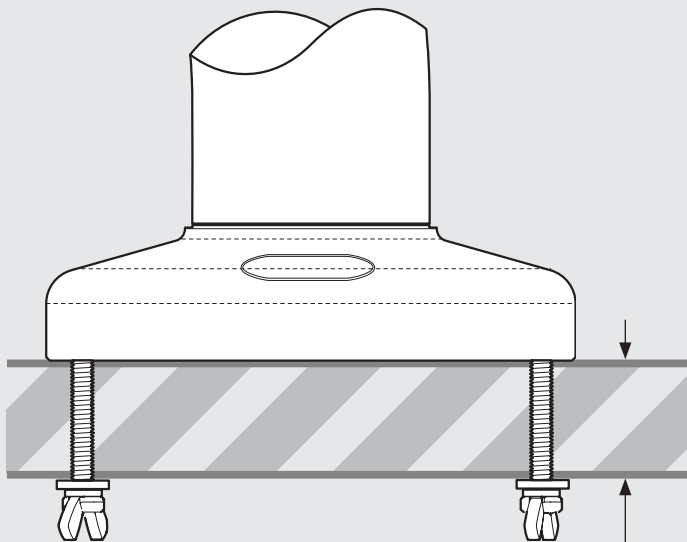

Fixing from
Above

Colour:

Silver Only

Compact Rotate Dimensions

Fixing from Below

Maximum Mounting surface thickness : Metric 25mm Imperial 1"

Fixing from Above

Minimum Mounting surface thickness : Metric 34mm Imperial 1 5/16"