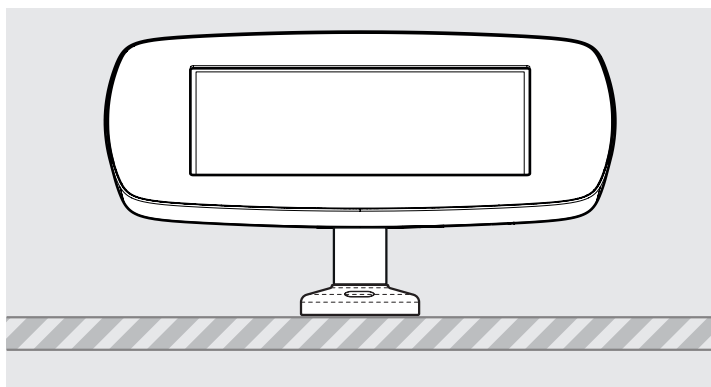

Maxi Case supported devices:

- iPad Pro 10.5
- iPad Pro 11.0
- iPad Air (2019)
- Samsung Tab A6 10.1
- Samsung Tab A 10.1
- Samsung Tab A 10.5
- Samsung Tab 4 10.1
- Microsoft Surface Go