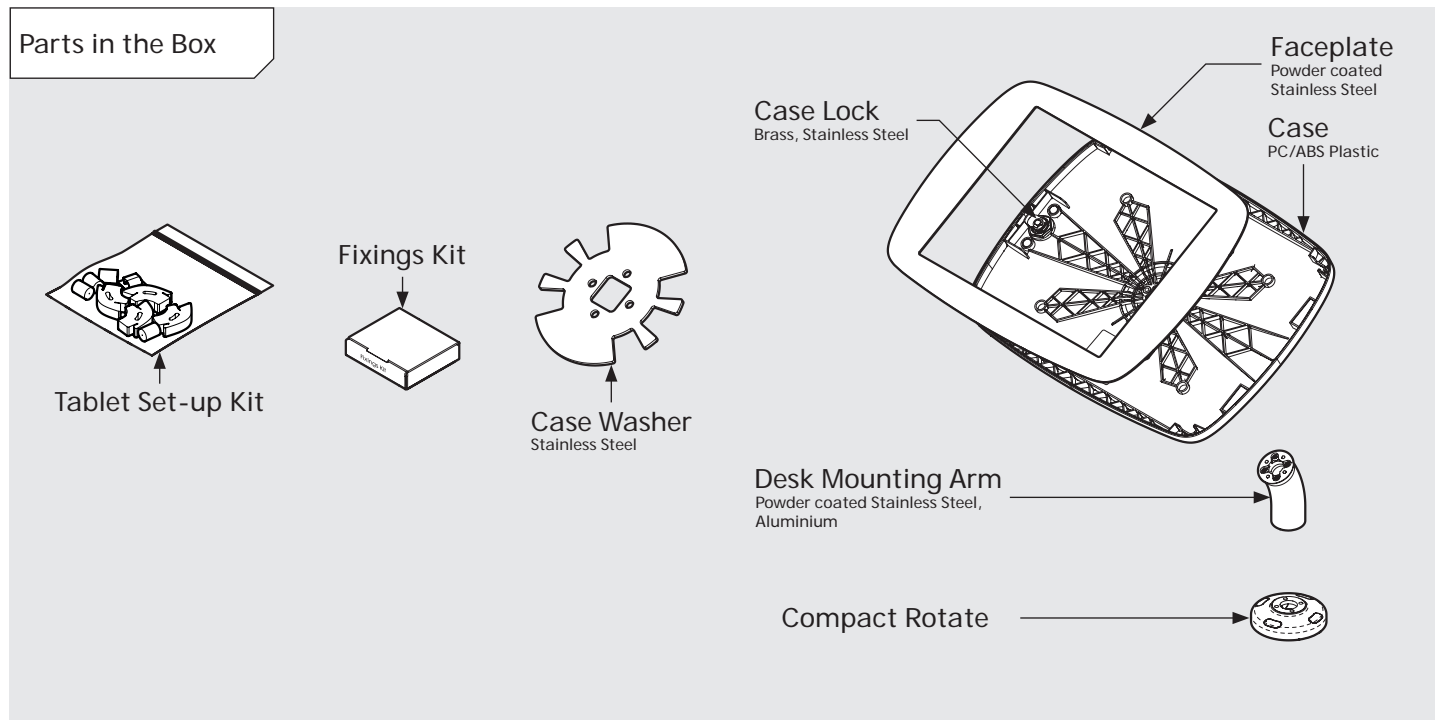

PRODUCT DATA SHEET - BOUNCEPAD SWIVEL DESK

bouncepad®

Case: Mega   Arm: Desk   Mounting: Freestanding Base   Packaged weight: 4.3kg   Colour: White/Black