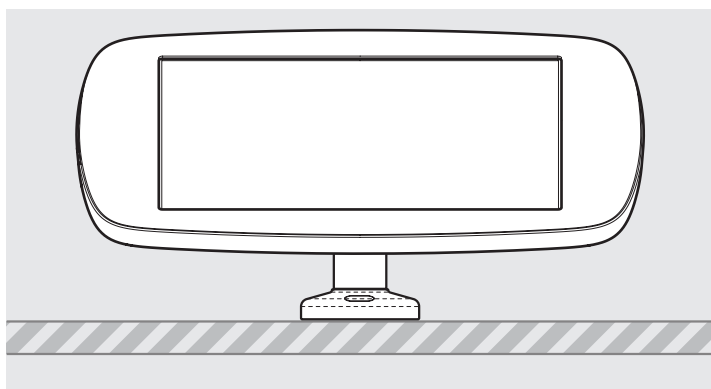

Mega Case supported devices:

- iPad Pro 12.9" 1st Gen
- iPad Pro 12.9" 2nd Gen
- iPad Pro 12.9" 3rd Gen
- Microsoft Surface Pro 4
- Microsoft Surface Pro 5