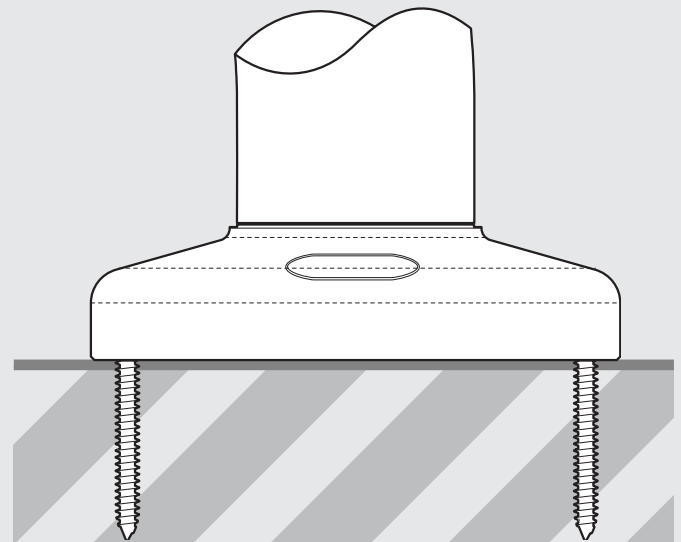

Fixing from
Above

Colour:

Silver Only

Compact Rotate Dimensions

Fixing from Below

Maximum Mounting surface thickness : Metric 25mm Imperial 1"

Fixing from Above

Minimum Mounting surface thickness : Metric 34mm Imperial 1 5/16"