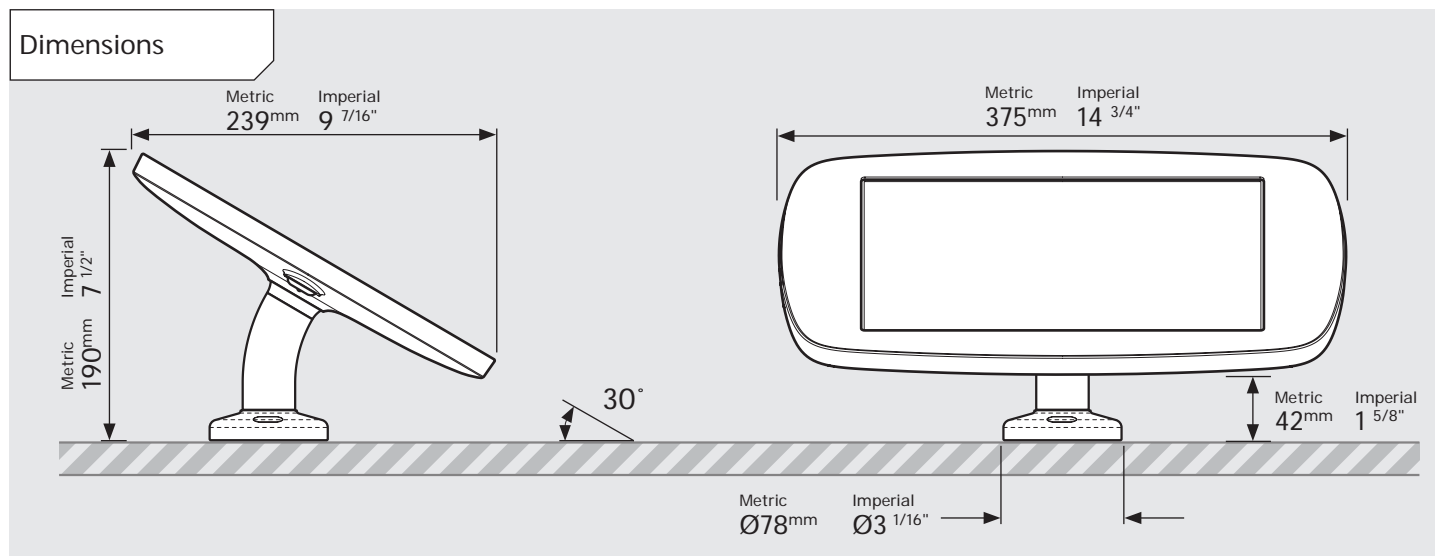

PRODUCT DATA SHEET - BOUNCEPAD SWIVEL DESK

bouncepad®

Case: Mega   Arm: Desk   Mounting: Freestanding Base   Packaged weight: 4.3kg   Colour: White/Black