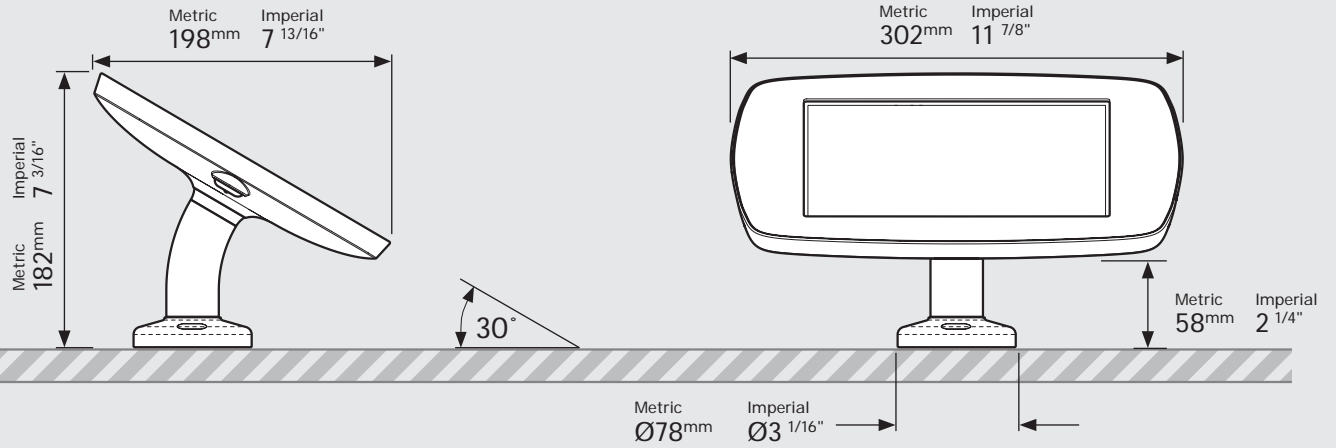

- iPad Pro 12.9" 1st Gen
- iPad Pro 12.9" 2nd Gen
- iPad Pro 12.9" 3rd Gen
- Microsoft Surface Pro 4
- Microsoft Surface Pro 5

PRODUCT DATA SHEET - BOUNCEPAD SWIVEL DESK

bouncepad[®]

Case: Mini **Arm:** Desk **Mounting:** Freestanding Base **Packaged weight:** 3.6kg **Colour:** White
Black

Dimensions

Parts in the Box

PRODUCT DATA SHEET - BOUNCEPAD SWIVEL DESK

bouncepad[®]

Case: Midi **Arm:** Desk **Mounting:** Freestanding Base **Packaged weight:** 3.8kg **Colour:** White
Black

Dimensions

Parts in the Box

PRODUCT DATA SHEET - BOUNCEPAD SWIVEL DESK

bouncepad[®]

Case: Maxi **Arm:** Desk **Mounting:** Freestanding Base **Packaged weight:** 4.0kg **Colour:** White
Black

PRODUCT DATA SHEET - BOUNCEPAD SWIVEL DESK

Fixing from
Above

Colour:

Silver Only

Compact Rotate Dimensions

Fixing from Below

Maximum Mounting surface thickness : Metric 25mm Imperial 1"

Fixing from Above

Minimum Mounting surface thickness : Metric 34mm Imperial 1 5/16"