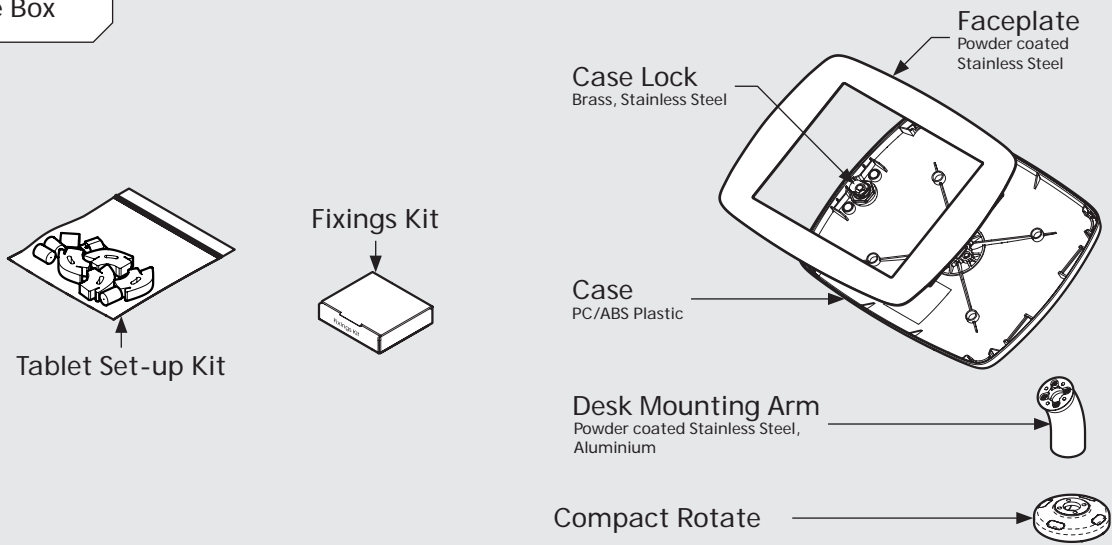

Dimensions

Parts in the Box

PRODUCT DATA SHEET - BOUNCEPAD SWIVEL DESK

bouncepad[®]

Case: Midi **Arm:** Desk **Mounting:** Freestanding Base **Packaged weight:** 3.8kg **Colour:** White
Black

Dimensions

Parts in the Box

PRODUCT DATA SHEET - BOUNCEPAD SWIVEL DESK

bouncepad[®]

Case: Maxi **Arm:** Desk **Mounting:** Freestanding Base **Packaged weight:** 4.0kg **Colour:** White
Black

PRODUCT DATA SHEET - BOUNCEPAD SWIVEL DESK