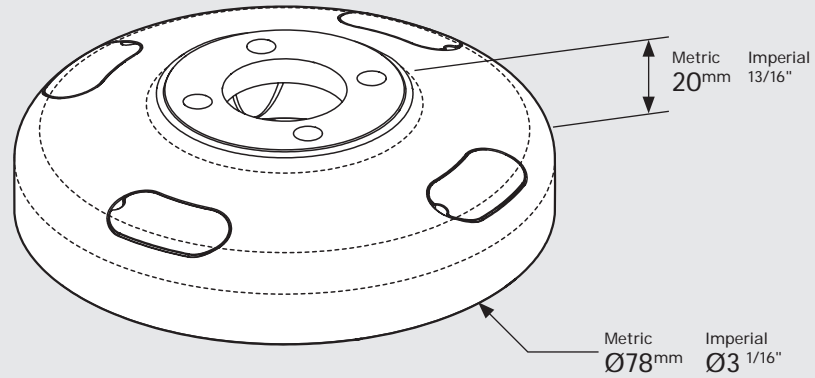

Dimensions

Parts in the Box

PRODUCT DATA SHEET - BOUNCEPAD SWIVEL DESK

bouncepad[®]

Case: Midi **Arm:** Desk **Mounting:** Freestanding Base **Packaged weight:** 3.8kg **Colour:** White
Black

Dimensions

Parts in the Box

PRODUCT DATA SHEET - BOUNCEPAD SWIVEL DESK

bouncepad[®]

Case: Maxi **Arm:** Desk **Mounting:** Freestanding Base **Packaged weight:** 4.0kg **Colour:** White
Black

PRODUCT DATA SHEET - BOUNCEPAD SWIVEL DESK

bouncepad[®]

Case: Mega Arm: Desk Mounting: Freestanding Base Packaged weight: 4.3kg Colour: White/Black

PRODUCT DATA SHEET - COMPACT ROTATE

bouncepad®

Compatible Mounting Arms:

Desk
Static60

Mounting:

Fixing from
below

Fixing from
Above

Colour:

Silver Only

Compact Rotate Dimensions

Fixing from Below

Maximum Mounting surface thickness : Metric 25mm Imperial 1"

Fixing from Above

Minimum Mounting surface thickness : Metric 34mm Imperial 1 5/16"