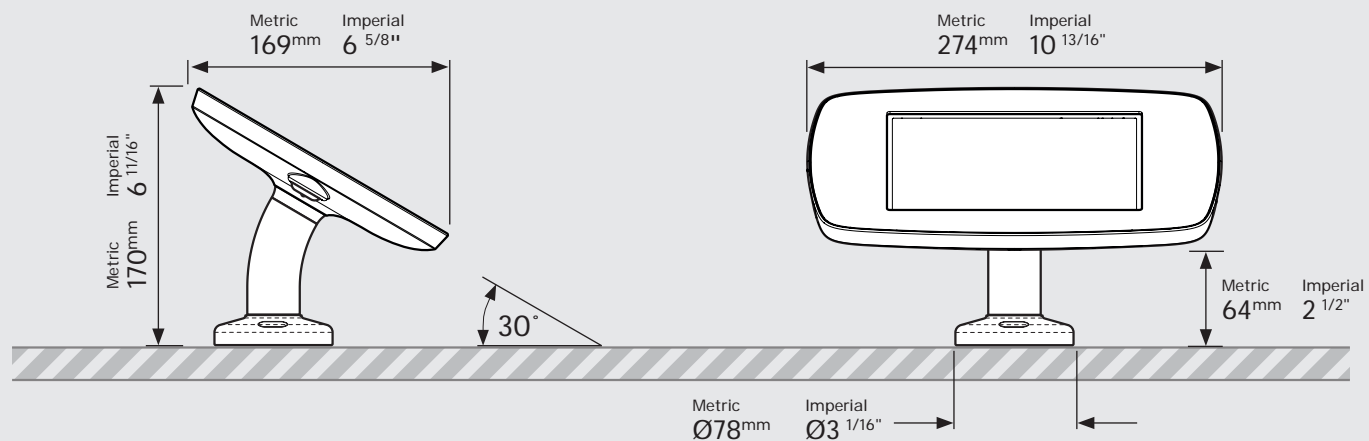

- iPad Pro 12.9" 1st Gen
- iPad Pro 12.9" 2nd Gen
- iPad Pro 12.9" 3rd Gen
- Microsoft Surface Pro 4
- Microsoft Surface Pro 5

PRODUCT DATA SHEET - BOUNCEPAD SWIVEL DESK

bouncepad[®]

Case: Mini **Arm:** Desk **Mounting:** Freestanding Base **Packaged weight:** 3.6kg **Colour:** White
Black

Dimensions

Parts in the Box

PRODUCT DATA SHEET - BOUNCEPAD SWIVEL DESK

bouncepad[®]

Case: Midi **Arm:** Desk **Mounting:** Freestanding Base **Packaged weight:** 3.8kg **Colour:** White
Black

Dimensions

Parts in the Box

PRODUCT DATA SHEET - BOUNCEPAD SWIVEL DESK

bouncepad[®]

Case: Maxi **Arm:** Desk **Mounting:** Freestanding Base **Packaged weight:** 4.0kg **Colour:** White
Black

PRODUCT DATA SHEET - BOUNCEPAD SWIVEL DESK

Fixing from
Above

Colour:

Silver Only

Compact Rotate Dimensions

Fixing from Below

Maximum Mounting surface thickness : Metric 25mm Imperial 1"

Fixing from Above

Minimum Mounting surface thickness : Metric 34mm Imperial 1 5/16"