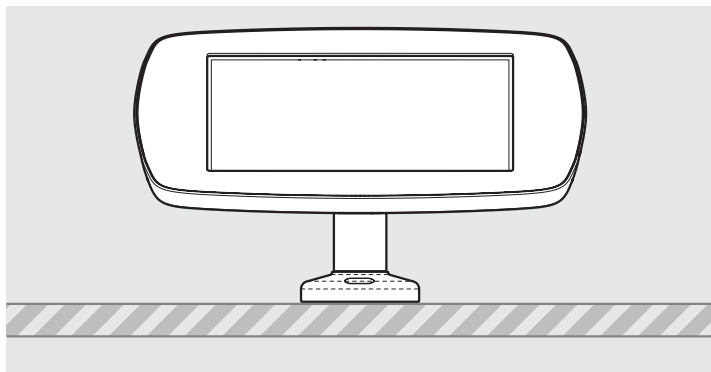

Midi Case supported devices:

- iPad 6th Gen
- iPad 5th Gen
- iPad 4th Gen
- iPad 3rd Gen
- iPad Pro 9.7
- iPad Air 1
- iPad Air 2
- Samsung Tab S2 9.7
- Samsung Tab S3 9.7
- Samsung Tab A 9.7