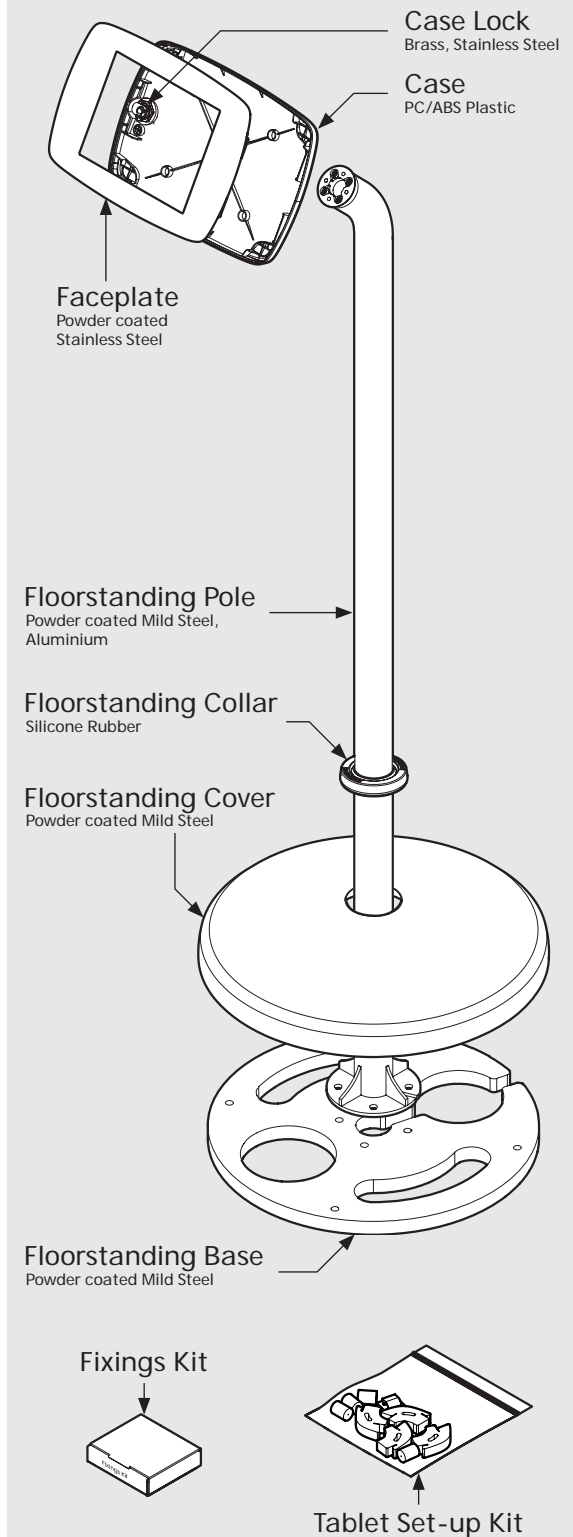

\* Cable is not included for the Surface Pro 4 or Surface Pro 5 Tablets.

# PRODUCT DATA SHEET - BOUNCEPAD FLOORSTANDING

**bouncepad**<sup>®</sup>

<b>Case:</b>	<b>Arm:</b>	<b>Mounting:</b>	<b>Packaged weight:</b>	<b>Colour:</b>
Mini	Floorstanding	Not Applicable	13.82kg	White Black

## Parts in the Box