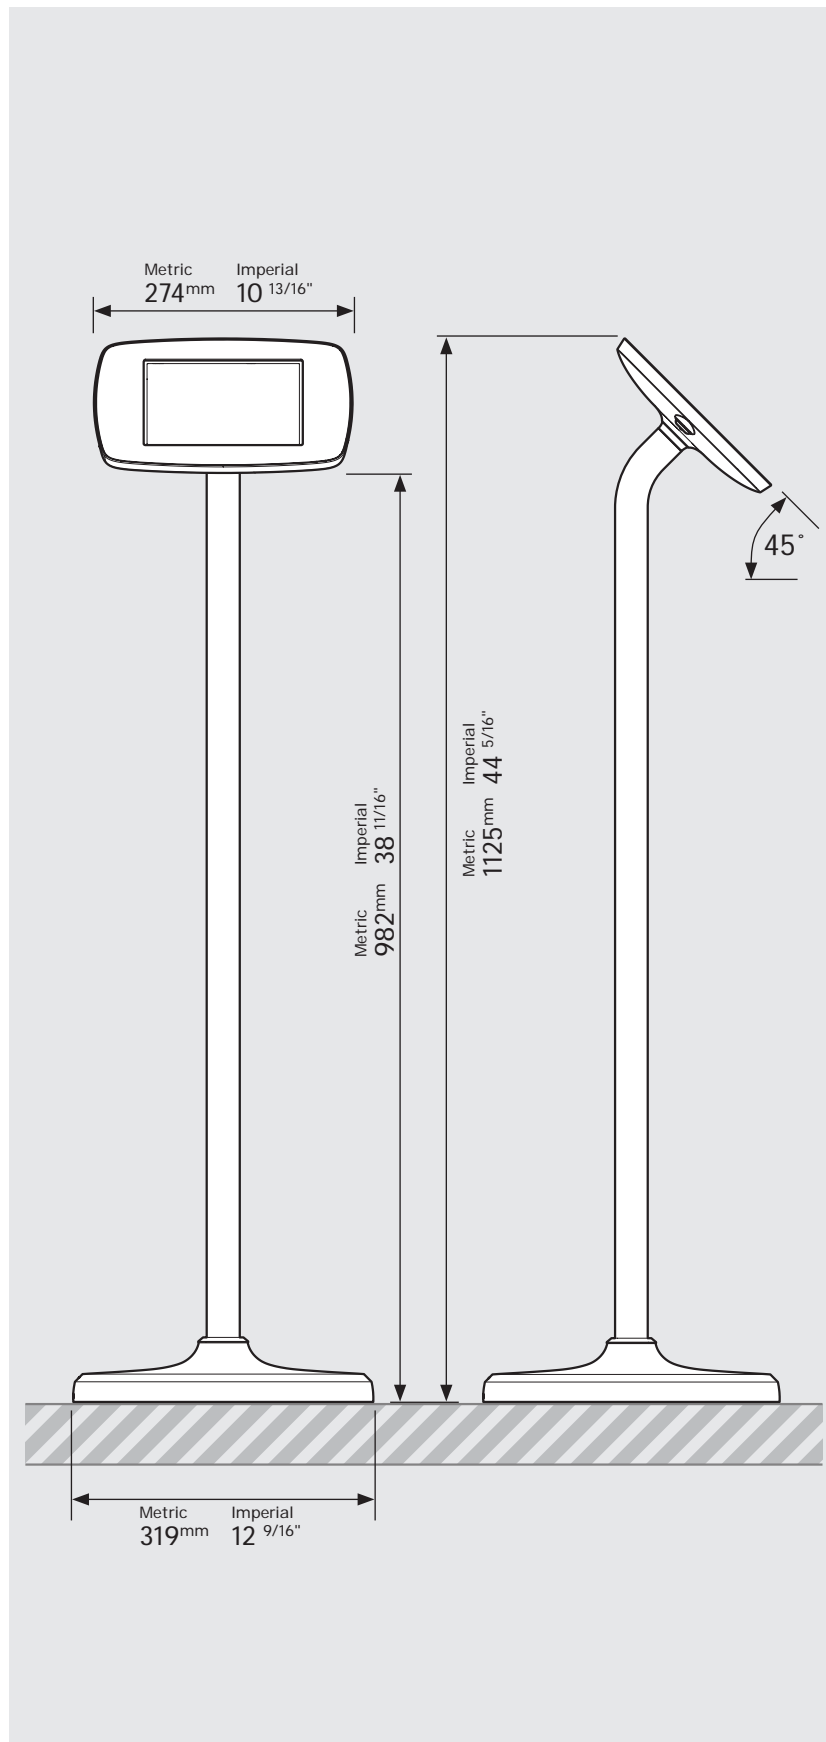

\*Cable is not included for the Microsoft Surface Go.  
Cable is not included for the Samsung Tab A 10.1 (2019).

**Mega Case supported devices:**

- iPad Pro 12.9" 1st Gen
- iPad Pro 12.9" 2nd Gen
- iPad Pro 12.9" 3rd Gen
- Microsoft Surface Pro 4
- Microsoft Surface Pro 5

\* Cable is not included for the Surface Pro 4 or Surface Pro 5 Tablets.

# PRODUCT DATA SHEET - BOUNCEPAD FLOORSTANDING

**bouncepad**<sup>®</sup>

<b>Case:</b>	<b>Arm:</b>	<b>Mounting:</b>	<b>Packaged weight:</b>	<b>Colour:</b>
Mini	Floorstanding	Not Applicable	13.82kg	White Black