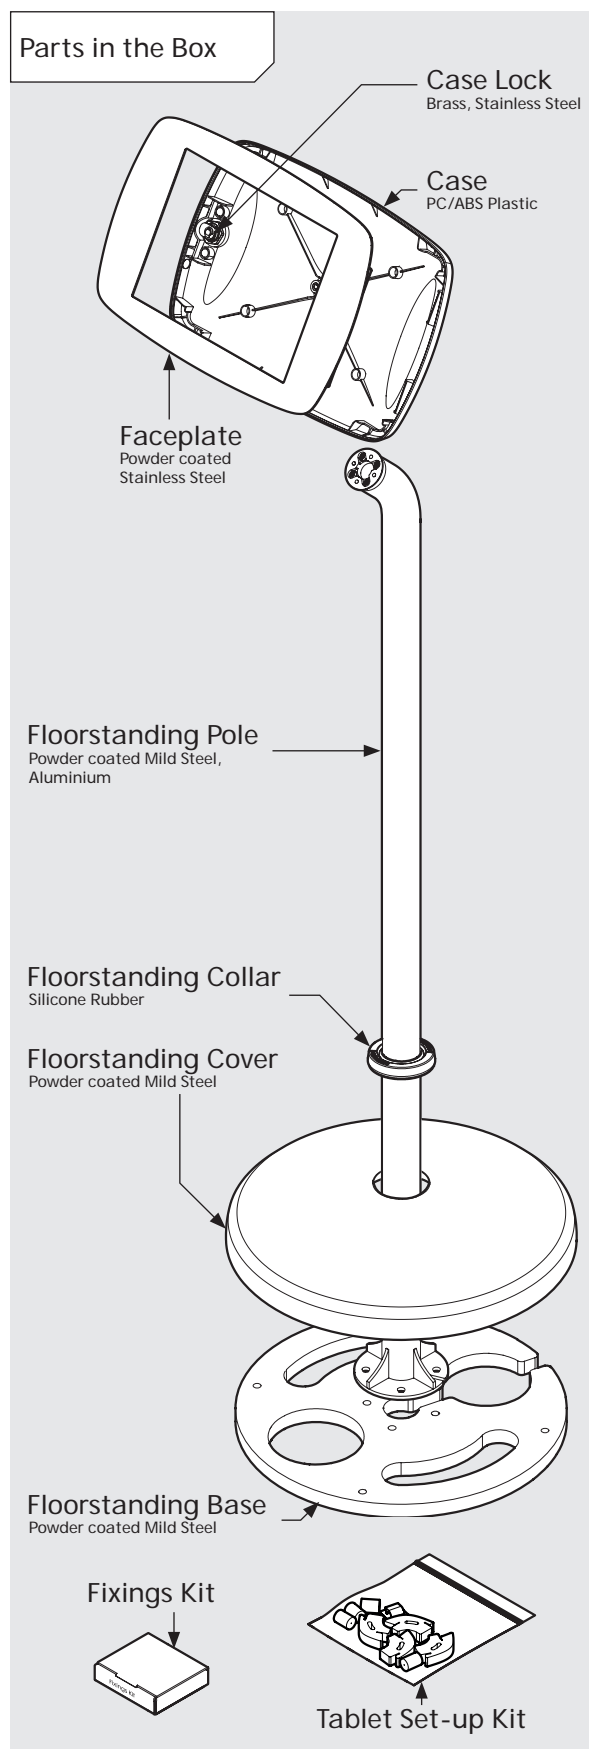

# PRODUCT DATA SHEET - BOUNCEPAD FLOORSTANDING

**bouncepad**<sup>®</sup>

<b>Case:</b>	<b>Arm:</b>	<b>Mounting:</b>	<b>Packaged weight:</b>	<b>Colour:</b>
Mini	Floorstanding	Not Applicable	13.82kg	White Black

## Parts in the Box

# PRODUCT DATA SHEET - BOUNCEPAD FLOORSTANDING

**bouncepad**<sup>®</sup>

<b>Case:</b>	<b>Arm:</b>	<b>Mounting:</b>	<b>Packaged weight:</b>	<b>Colour:</b>
Midi	Floorstanding	Not Applicable	14.0kg	White Black

# PRODUCT DATA SHEET - BOUNCEPAD FLOORSTANDING

**bouncepad**<sup>®</sup>

<b>Case:</b>	<b>Arm:</b>	<b>Mounting:</b>	<b>Packaged weight:</b>	<b>Colour:</b>
Maxi	Floorstanding	Not Applicable	14.23kg	White Black