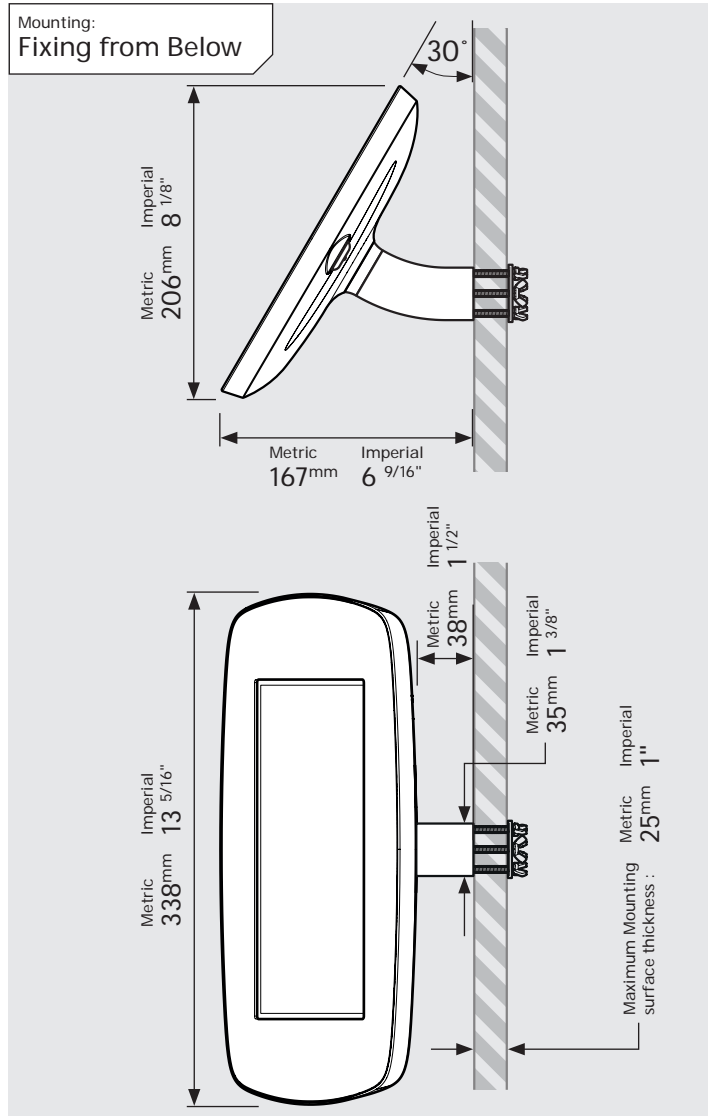

# PRODUCT DATA SHEET - BOUNCEPAD WALLMOUNT

<b>Case:</b>	<b>Arm:</b>	<b>Mounting:</b>	<b>Packaged weight:</b>	<b>Colour:</b>
Mini	Wallmount	Fixing from <b>Below</b>	1.66kg	White Black
		Fixing from <b>Above</b>		

# PRODUCT DATA SHEET - BOUNCEPAD WALLMOUNT

**bouncepad®**

<b>Case:</b>	<b>Arm:</b>	<b>Mounting:</b>	<b>Packaged weight:</b>	<b>Colour:</b>
Midi	Wallmount	Fixing from <b>Below</b>	1.84kg	White Black
		Fixing from <b>Above</b>		

# PRODUCT DATA SHEET - BOUNCEPAD WALLMOUNT

**bouncepad®**

<b>Case:</b>	<b>Arm:</b>	<b>Mounting:</b>	<b>Packaged weight:</b>	<b>Colour:</b>
Maxi	Wallmount	Fixing from <b>Below</b>	2.07kg	White Black
		Fixing from <b>Above</b>		