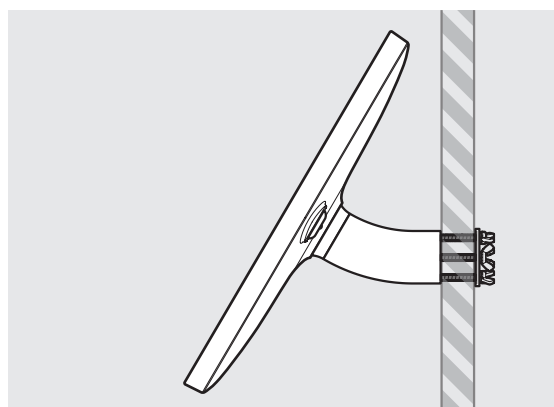

Mini Case supported devices:

- iPad Mini 1
- iPad Mini 2
- iPad Mini 3
- iPad Mini 4
- iPad Mini (2019)

Midi Case supported devices:

- iPad 6th Gen
- iPad 5th Gen
- iPad 4th Gen
- iPad 3rd Gen
- iPad Pro 9.7
- iPad Air 1
- iPad Air 2
- Samsung Tab S2 9.7
- Samsung Tab S3 9.7
- Samsung Tab A 9.7

Maxi Case supported devices:

- iPad Pro 10.5
- iPad Pro 11.0
- iPad Air (2019)
- Samsung Tab A6 10.1
- Samsung Tab A 10.1
- Samsung Tab A 10.5
- Samsung Tab 4 10.1
- Microsoft Surface Go

Mega Case supported devices:

- iPad Pro 12.9" 1st Gen
- iPad Pro 12.9" 2nd Gen
- iPad Pro 12.9" 3rd Gen
- Microsoft Surface Pro 4
- Microsoft Surface Pro 5