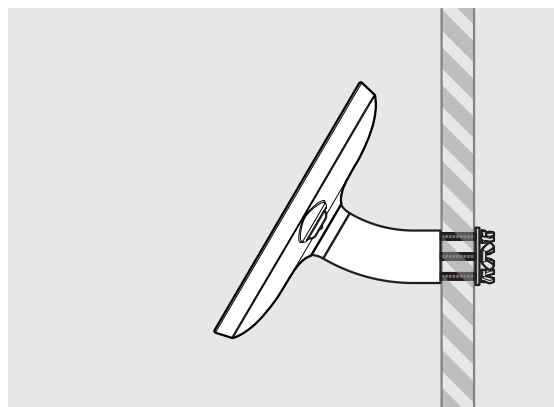

Mini Case supported devices:

- iPad Mini 1
- iPad Mini 2
- iPad Mini 3
- iPad Mini 4
- iPad Mini (2019)

Midi Case supported devices:

- iPad 6th Gen
- iPad 5th Gen
- iPad 4th Gen
- iPad 3rd Gen
- iPad Pro 9.7
- iPad Air 1
- iPad Air 2
- Samsung Tab S2 9.7
- Samsung Tab S3 9.7
- Samsung Tab A 9.7

Maxi Case supported devices:

- iPad Pro 10.5
- iPad Pro 11.0
- iPad Air (2019)
- Samsung Tab A6 10.1
- Samsung Tab A 10.1
- Samsung Tab A 10.5
- Samsung Tab 4 10.1
- Microsoft Surface Go

Mega Case supported devices:

- iPad Pro 12.9" 1st Gen
- iPad Pro 12.9" 2nd Gen
- iPad Pro 12.9" 3rd Gen
- Microsoft Surface Pro 4
- Microsoft Surface Pro 5