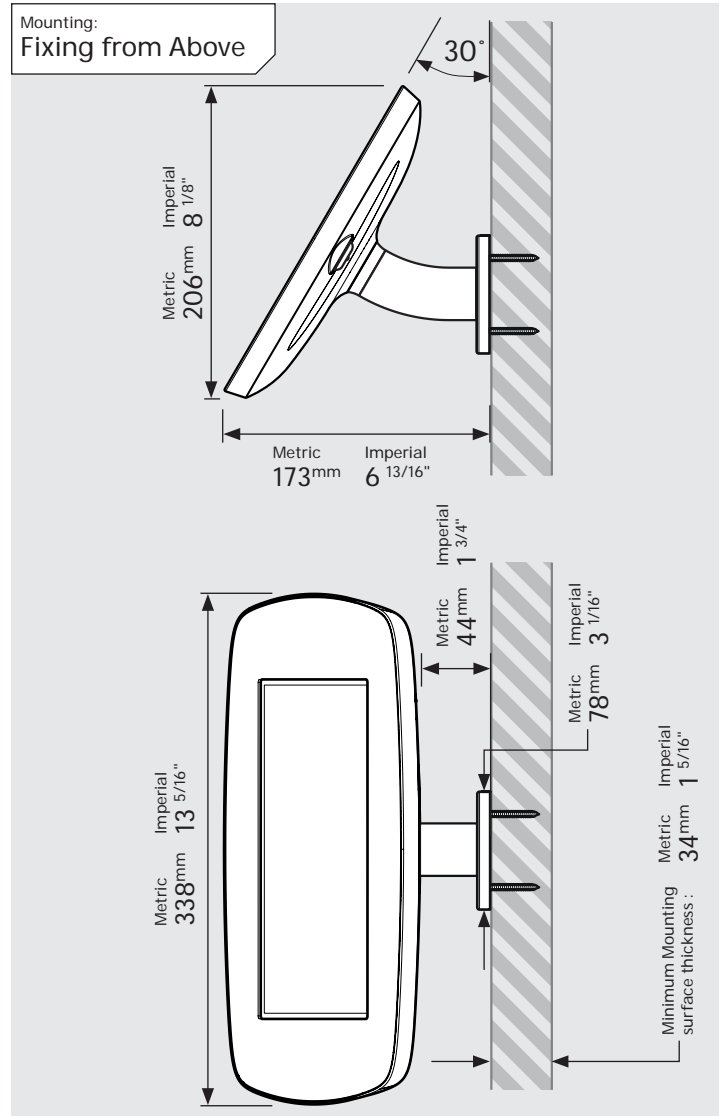

# PRODUCT DATA SHEET - BOUNCEPAD WALLMOUNT

<b>Case:</b>	<b>Arm:</b>	<b>Mounting:</b>	<b>Packaged weight:</b>	<b>Colour:</b>
Mini	Wallmount	Fixing from <b>Below</b>	1.66kg	White Black
		Fixing from <b>Above</b>		

## Parts in the Box

# PRODUCT DATA SHEET - BOUNCEPAD WALLMOUNT

**bouncepad®**

<b>Case:</b>	<b>Arm:</b>	<b>Mounting:</b>	<b>Packaged weight:</b>	<b>Colour:</b>
Midi	Wallmount	Fixing from <b>Below</b>	1.84kg	White Black
		Fixing from <b>Above</b>		

# PRODUCT DATA SHEET - BOUNCEPAD WALLMOUNT

**bouncepad®**

<b>Case:</b>	<b>Arm:</b>	<b>Mounting:</b>	<b>Packaged weight:</b>	<b>Colour:</b>
Maxi	Wallmount	Fixing from <b>Below</b>	2.07kg	White Black
		Fixing from <b>Above</b>		