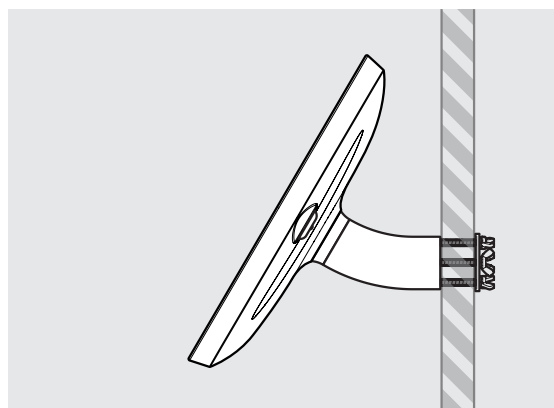

Mini Case supported devices:

- iPad Mini 1
- iPad Mini 2
- iPad Mini 3
- iPad Mini 4
- iPad Mini (2019)

Midi Case supported devices:

- iPad 6th Gen
- iPad 5th Gen
- iPad 4th Gen
- iPad 3rd Gen
- iPad Pro 9.7
- iPad Air 1
- iPad Air 2
- Samsung Tab S2 9.7
- Samsung Tab S3 9.7
- Samsung Tab A 9.7

Maxi Case supported devices:

- iPad Pro 10.5
- iPad Pro 11.0
- iPad Air (2019)
- Samsung Tab A6 10.1
- Samsung Tab A 10.1
- Samsung Tab A 10.5
- Samsung Tab 4 10.1
- Microsoft Surface Go

Mega Case supported devices:

- iPad Pro 12.9" 1st Gen
- iPad Pro 12.9" 2nd Gen
- iPad Pro 12.9" 3rd Gen
- Microsoft Surface Pro 4
- Microsoft Surface Pro 5