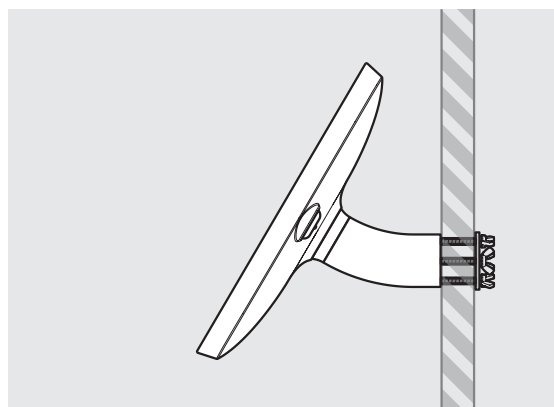

Mini Case supported devices:

- iPad Mini 1
- iPad Mini 2
- iPad Mini 3
- iPad Mini 4
- iPad Mini (2019)

Midi Case supported devices:

- iPad 6th Gen
- iPad 5th Gen
- iPad 4th Gen
- iPad 3rd Gen
- iPad Pro 9.7
- iPad Air 1
- iPad Air 2
- Samsung Tab S2 9.7
- Samsung Tab S3 9.7
- Samsung Tab A 9.7

Maxi Case supported devices:

- iPad Pro 10.5
- iPad Pro 11.0
- iPad Air (2019)
- Samsung Tab A6 10.1
- Samsung Tab A 10.1
- Samsung Tab A 10.5
- Samsung Tab 4 10.1
- Microsoft Surface Go

Mega Case supported devices:

- iPad Pro 12.9" 1st Gen
- iPad Pro 12.9" 2nd Gen
- iPad Pro 12.9" 3rd Gen
- Microsoft Surface Pro 4
- Microsoft Surface Pro 5