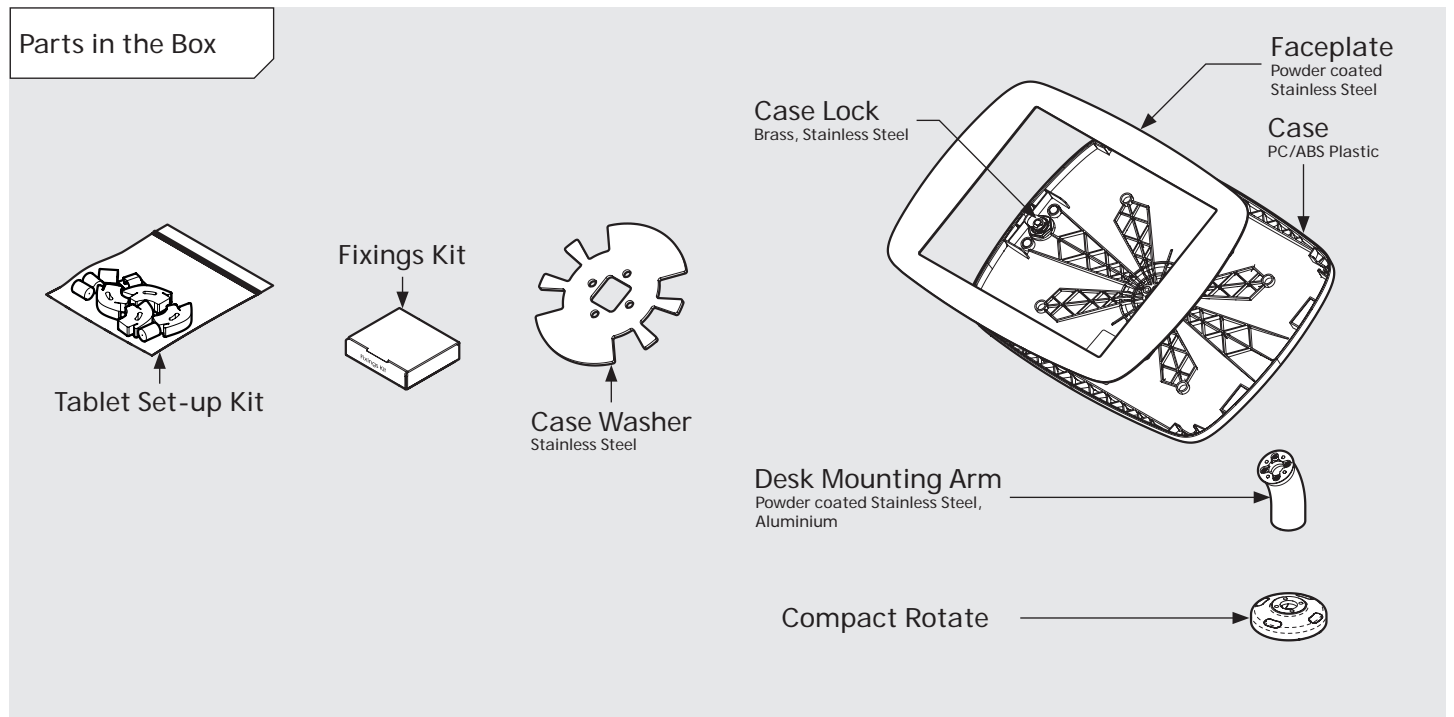

bouncepad[®]

Case: Maxi **Arm:** Desk **Mounting:** Freestanding Base **Packaged weight:** 4.0kg **Colour:** White / Black

PRODUCT DATA SHEET - BOUNCEPAD SWIVEL DESK

bouncepad[®]

Case: Mega **Arm:** Desk **Mounting:** Freestanding Base **Packaged weight:** 4.3kg **Colour:** White
Black