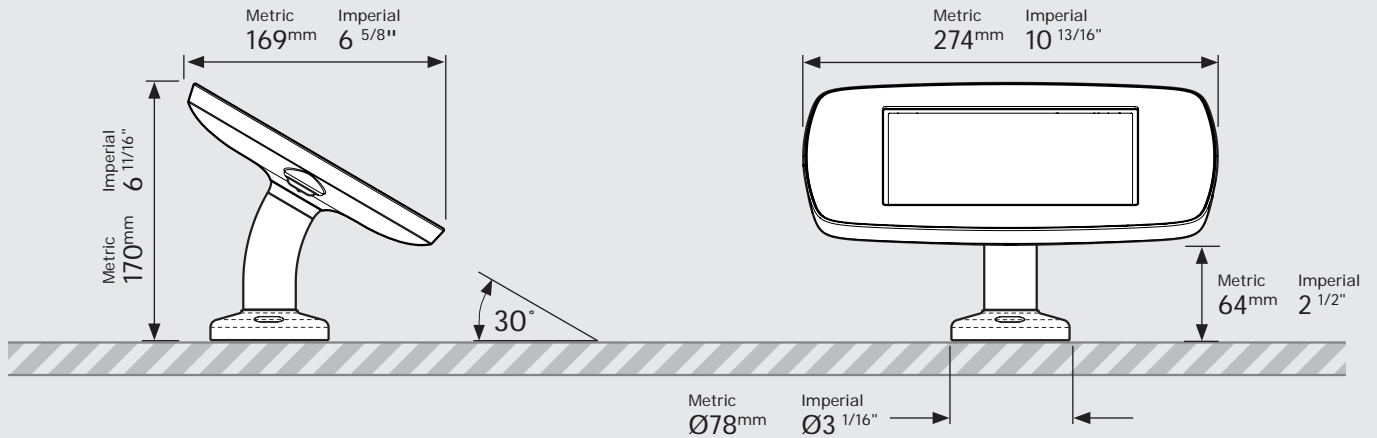

- iPad Pro 12.9" 1st Gen
- iPad Pro 12.9" 2nd Gen
- iPad Pro 12.9" 3rd Gen
- Microsoft Surface Pro 4
- Microsoft Surface Pro 5

PRODUCT DATA SHEET - BOUNCEPAD SWIVEL DESK

bouncepad[®]

Case: Mini Arm: Desk Mounting: Freestanding Base Packaged weight: 3.6kg Colour: White/Black

Dimensions

Parts in the Box

PRODUCT DATA SHEET - BOUNCEPAD SWIVEL DESK

bouncepad[®]

Case: Midi **Arm:** Desk **Mounting:** Freestanding Base **Packaged weight:** 3.8kg **Colour:** White
Black

PRODUCT DATA SHEET - BOUNCEPAD SWIVEL DESK

Silver Only

Compact Rotate Dimensions

Fixing from Below

Maximum Mounting surface thickness : Metric 25mm Imperial 1"

Fixing from Above

Minimum Mounting surface thickness : Metric 34mm Imperial 1 5/16"