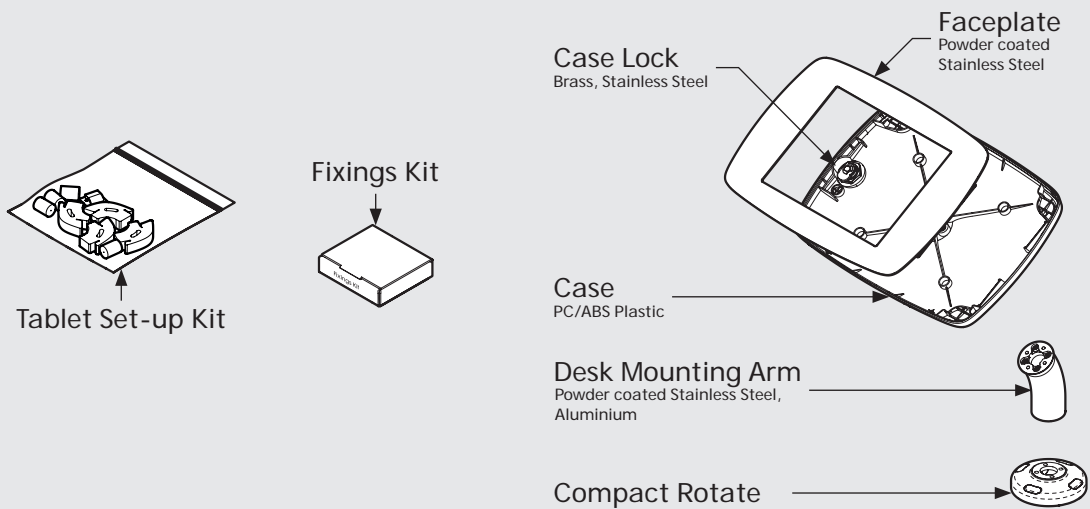

- iPad Pro 12.9" 1st Gen
- iPad Pro 12.9" 2nd Gen
- iPad Pro 12.9" 3rd Gen
- Microsoft Surface Pro 4
- Microsoft Surface Pro 5

PRODUCT DATA SHEET - BOUNCEPAD SWIVEL DESK

bouncepad[®]

Case: Mini Arm: Desk Mounting: Freestanding Base Packaged weight: 3.6kg Colour: White/Black

Dimensions

Parts in the Box

PRODUCT DATA SHEET - BOUNCEPAD SWIVEL DESK

bouncepad[®]

Case: Midi **Arm:** Desk **Mounting:** Freestanding Base **Packaged weight:** 3.8kg **Colour:** White
Black

PRODUCT DATA SHEET - BOUNCEPAD SWIVEL DESK