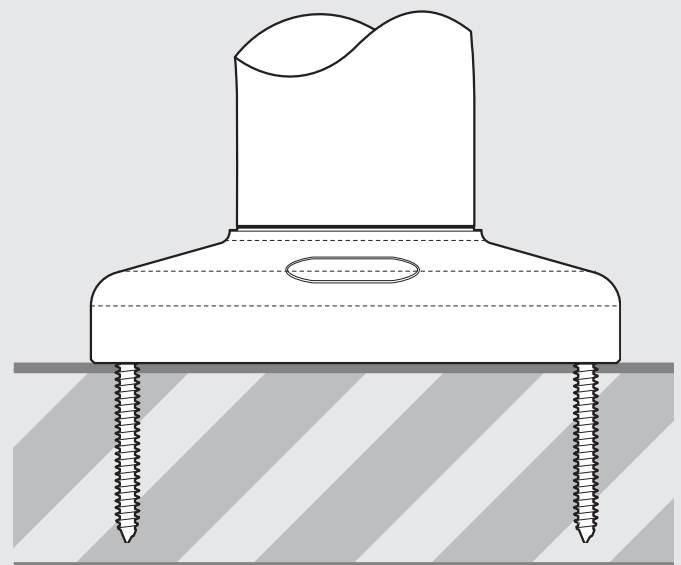

Silver Only

Compact Rotate Dimensions

Fixing from Below

Maximum Mounting surface thickness : Metric 25mm Imperial 1"

Fixing from Above

Minimum Mounting surface thickness : Metric 34mm Imperial 1 5/16"