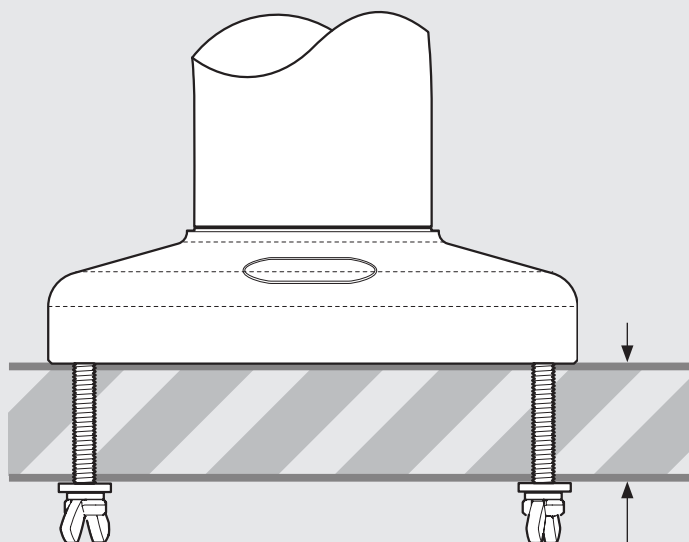

Fixing from Below

Maximum Mounting surface thickness : Metric 25mm Imperial 1"