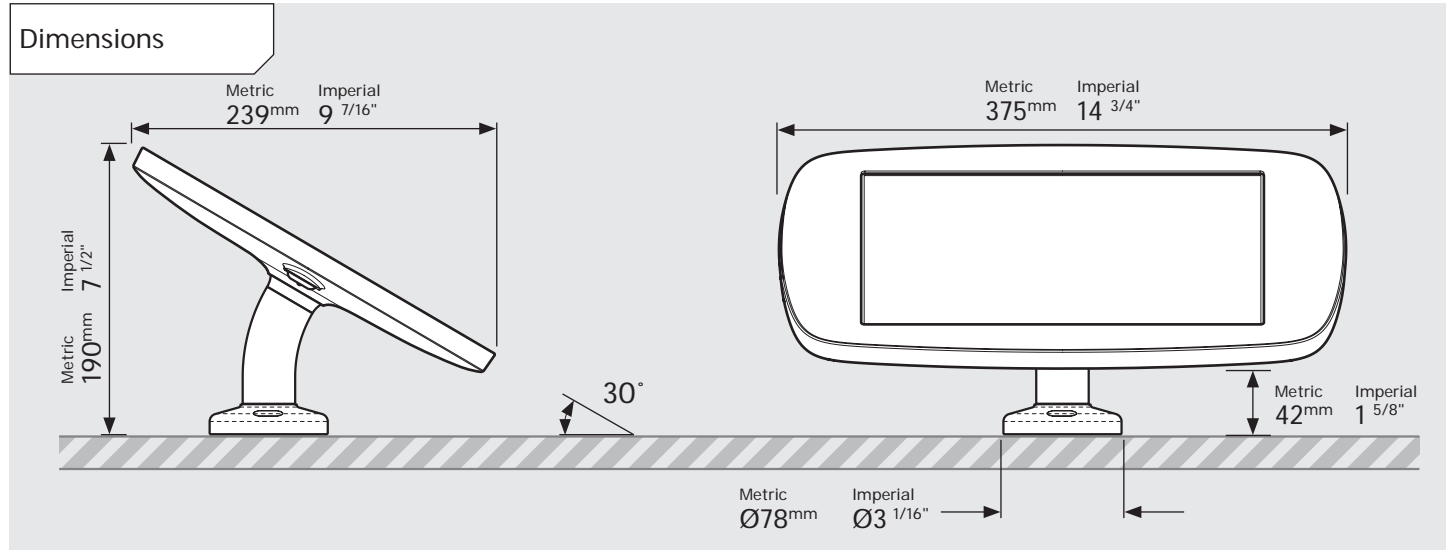

Dimensions

Parts in the Box

PRODUCT DATA SHEET - BOUNCEPAD SWIVEL DESK

bouncepad[®]

Case: Midi **Arm:** Desk **Mounting:** Freestanding Base **Packaged weight:** 3.8kg **Colour:** White
Black

PRODUCT DATA SHEET - BOUNCEPAD SWIVEL DESK

bouncepad[®]

Case: Maxi **Arm:** Desk **Mounting:** Freestanding Base **Packaged weight:** 4.0kg **Colour:** White / Black

PRODUCT DATA SHEET - BOUNCEPAD SWIVEL DESK

bouncepad[®]

Case: Mega **Arm:** Desk **Mounting:** Freestanding Base **Packaged weight:** 4.3kg **Colour:** White
Black

Silver Only

Compact Rotate Dimensions

Fixing from Below

Maximum Mounting surface thickness : Metric 25mm Imperial 1"

Fixing from Above

Minimum Mounting surface thickness : Metric 34mm Imperial 1 5/16"