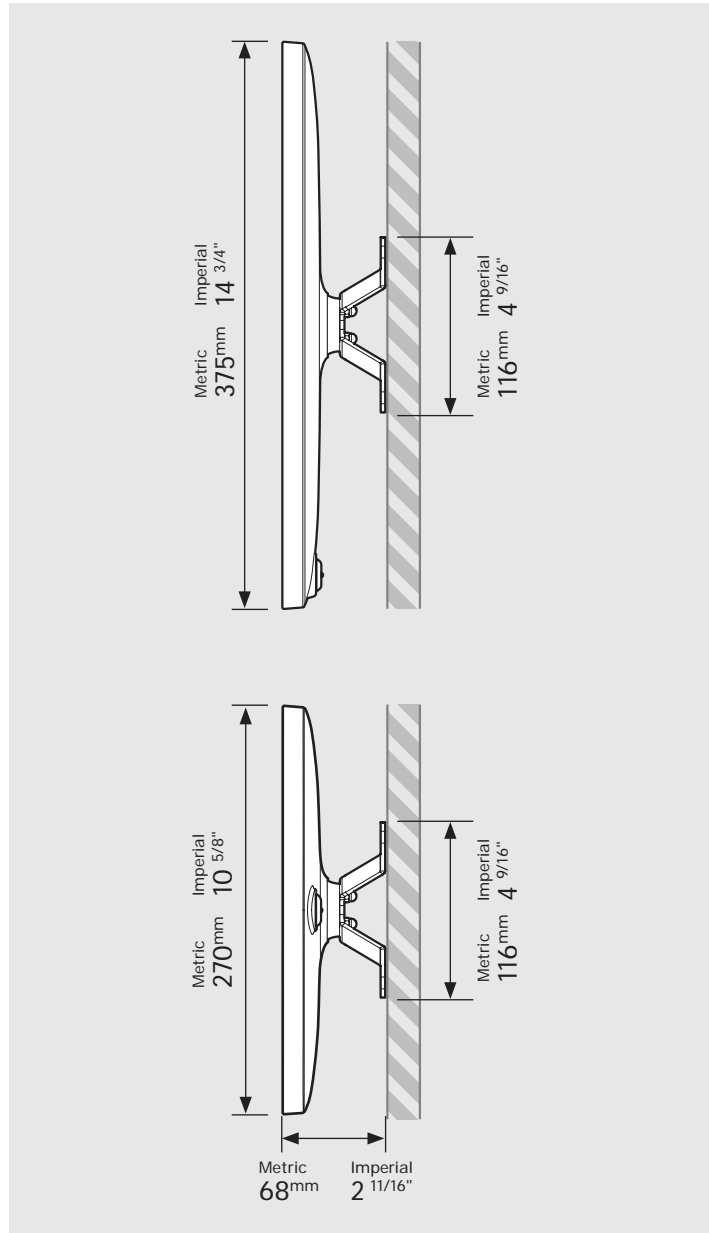

### Case Lock

Brass, Stainless Steel

**Faceplate**  
Powder coated  
Stainless Steel

**Case**  
PC/ABS Plastic

**Vesa Mount**  
Powder coated Steel,  
Aluminium

# PRODUCT DATA SHEET - BOUNCEPAD VESA

**bouncepad**<sup>®</sup>

<b>Case:</b>	<b>Arm:</b>	<b>Mounting:</b>	<b>Packaged weight:</b>	<b>Colour:</b>
Mega	Vesa	Not Applicable	2.43kg	White Black