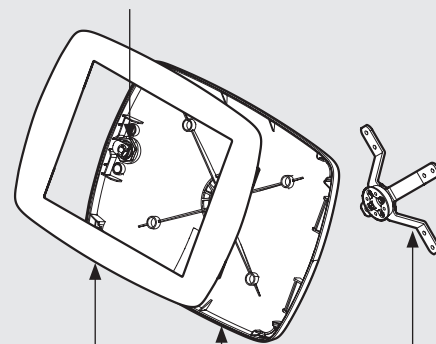

Parts in the Box

Fixings Kit

Tablet Set-up Kit

Case Lock
Brass, Stainless Steel

Faceplate
Powder coated
Stainless Steel

Case
PC/ABS Plastic

Vesa Mount
Powder coated Steel,
Aluminium