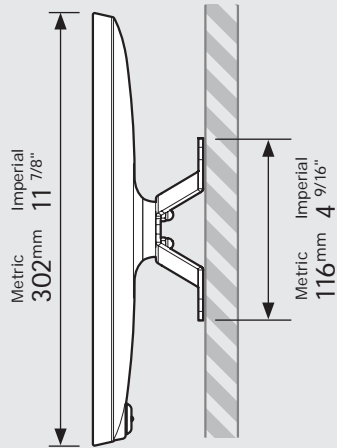

# PRODUCT DATA SHEET - BOUNCEPAD VESA

**bouncepad**<sup>®</sup>

<b>Case:</b>	<b>Arm:</b>	<b>Mounting:</b>	<b>Packaged weight:</b>	<b>Colour:</b>
Mini	Vesa	Not Applicable	1.63kg	White Black

## Parts in the Box

Fixings Kit

Tablet Set-up Kit

Case Lock  
Brass, Stainless Steel

Faceplate  
Powder coated  
Stainless Steel

Case  
PC/ABS Plastic

Vesa Mount  
Powder coated Steel,  
Aluminium

# PRODUCT DATA SHEET - BOUNCEPAD VESA

**bouncepad**<sup>®</sup>

<b>Case:</b>	<b>Arm:</b>	<b>Mounting:</b>	<b>Packaged weight:</b>	<b>Colour:</b>
Midi	Vesa	Not Applicable	1.81kg	White Black