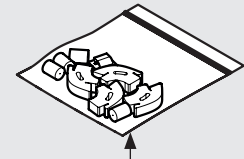

Tablet Set-up Kit

Case Lock

Brass, Stainless Steel