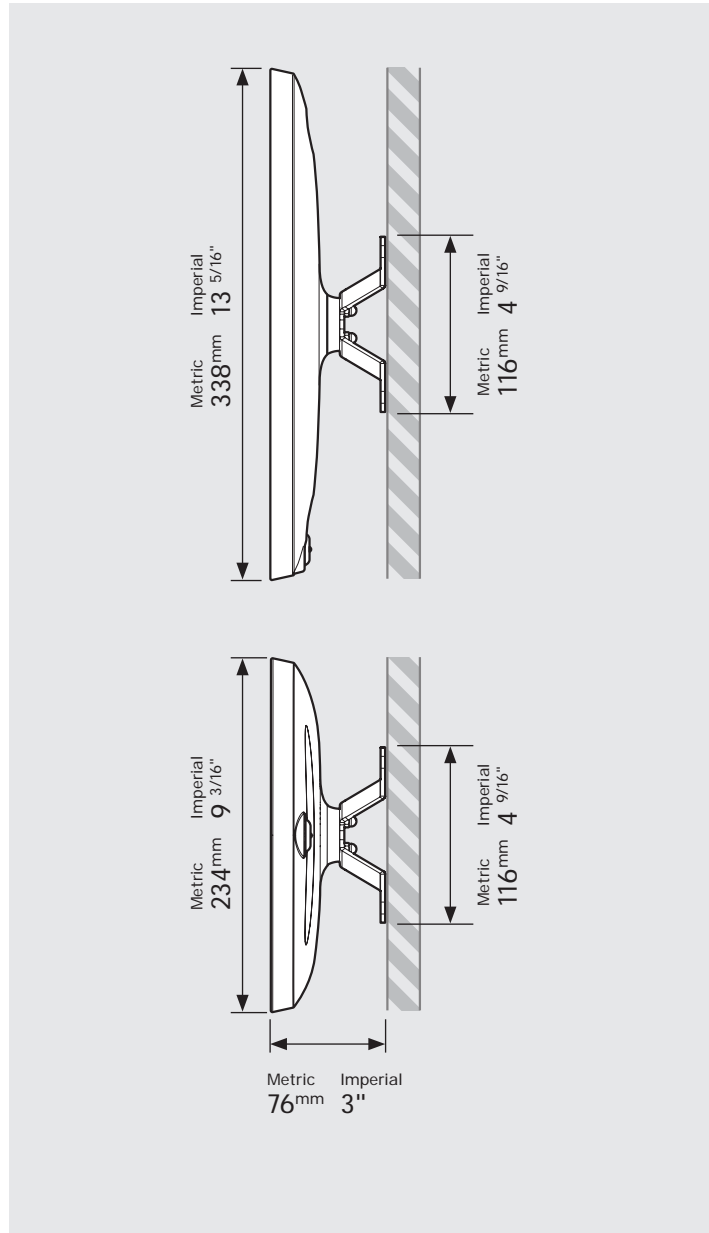

# PRODUCT DATA SHEET - BOUNCEPAD VESA

**bouncepad**<sup>®</sup>

<b>Case:</b>	<b>Arm:</b>	<b>Mounting:</b>	<b>Packaged weight:</b>	<b>Colour:</b>
Maxi	Vesa	Not Applicable	2.04kg	White Black