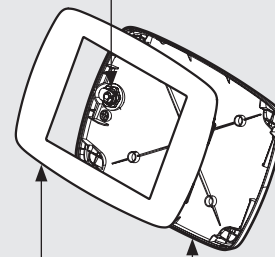

# PRODUCT DATA SHEET - BOUNCEPAD VESA

**bouncepad**<sup>®</sup>

<b>Case:</b>	<b>Arm:</b>	<b>Mounting:</b>	<b>Packaged weight:</b>	<b>Colour:</b>
Mini	Vesa	Not Applicable	1.63kg	White Black

## Parts in the Box

Fixings Kit

Tablet Set-up Kit

Case Lock  
Brass, Stainless Steel

Faceplate  
Powder coated  
Stainless Steel

Case  
PC/ABS Plastic

Vesa Mount  
Powder coated Steel,  
Aluminium