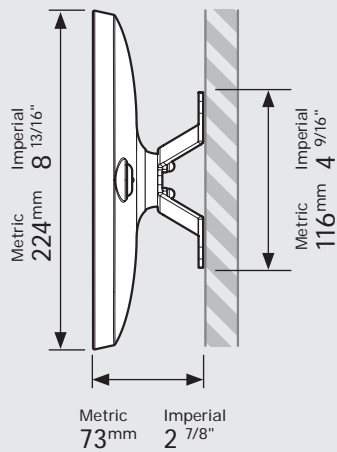

# PRODUCT DATA SHEET - BOUNCEPAD VESA

**bouncepad**<sup>®</sup>

<b>Case:</b>	<b>Arm:</b>	<b>Mounting:</b>	<b>Packaged weight:</b>	<b>Colour:</b>
Mini	Vesa	Not Applicable	1.63kg	White Black

## Parts in the Box

Fixings Kit

Tablet Set-up Kit

Case Lock  
Brass, Stainless Steel

Faceplate  
Powder coated  
Stainless Steel

Case  
PC/ABS Plastic

Vesa Mount  
Powder coated Steel,  
Aluminium

# PRODUCT DATA SHEET - BOUNCEPAD VESA

**bouncepad**<sup>®</sup>

<b>Case:</b>	<b>Arm:</b>	<b>Mounting:</b>	<b>Packaged weight:</b>	<b>Colour:</b>
Midi	Vesa	Not Applicable	1.81kg	White Black