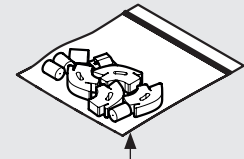

## Parts in the Box

Fixings Kit

Tablet Set-up Kit

Case Lock  
Brass, Stainless Steel

Faceplate  
Powder coated  
Stainless Steel

Case  
PC/ABS Plastic

Vesa Mount  
Powder coated Steel,  
Aluminium