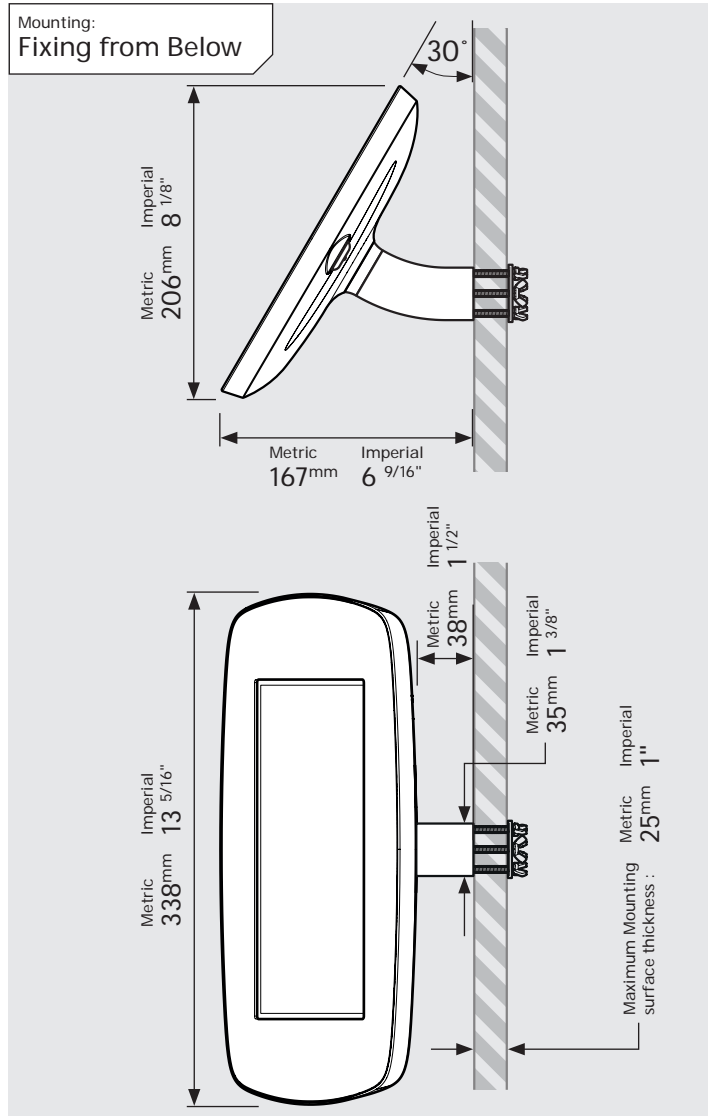

# PRODUCT DATA SHEET - BOUNCEPAD WALLMOUNT

**Case:** Mini  
**Arm:** Wallmount  
**Mounting:** Fixing from Below  
 Fixing from Above  
**Packaged weight:** 1.66kg  
**Colour:** White  
 Black

# PRODUCT DATA SHEET - BOUNCEPAD WALLMOUNT

**bouncepad®**

Case: Midi    Arm: Wallmount    Mounting: Fixing from Below  
 Fixing from Above    Packaged weight: 1.84kg    Colour: White  
 Black

# PRODUCT DATA SHEET - BOUNCEPAD WALLMOUNT

**bouncepad®**

<b>Case:</b>	<b>Arm:</b>	<b>Mounting:</b>	<b>Packaged weight:</b>	<b>Colour:</b>
Maxi	Wallmount	Fixing from <b>Below</b>	2.07kg	White Black
		Fixing from <b>Above</b>		

# PRODUCT DATA SHEET - BOUNCEPAD WALLMOUNT

**Case:** Mega  
**Arm:** Wallmount  
**Mounting:** Fixing from Below  
 Fixing from Above  
**Packaged weight:** 2.46kg  
**Colour:** White  
 Black