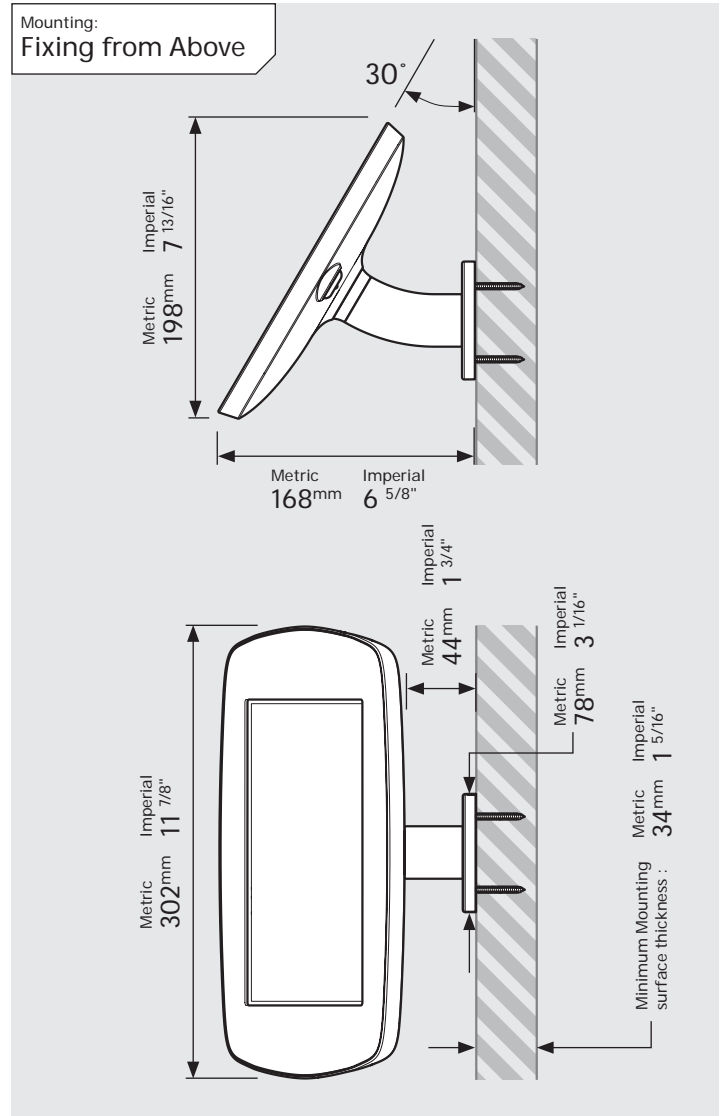

# PRODUCT DATA SHEET - BOUNCEPAD WALLMOUNT

**Case:** Mini  
**Arm:** Wallmount  
**Mounting:** Fixing from Below  
 Fixing from Above  
**Packaged weight:** 1.66kg  
**Colour:** White  
 Black

# PRODUCT DATA SHEET - BOUNCEPAD WALLMOUNT

**bouncepad®**

Case: Midi    Arm: Wallmount    Mounting: Fixing from Below  
 Fixing from Above    Packaged weight: 1.84kg    Colour: White  
 Black