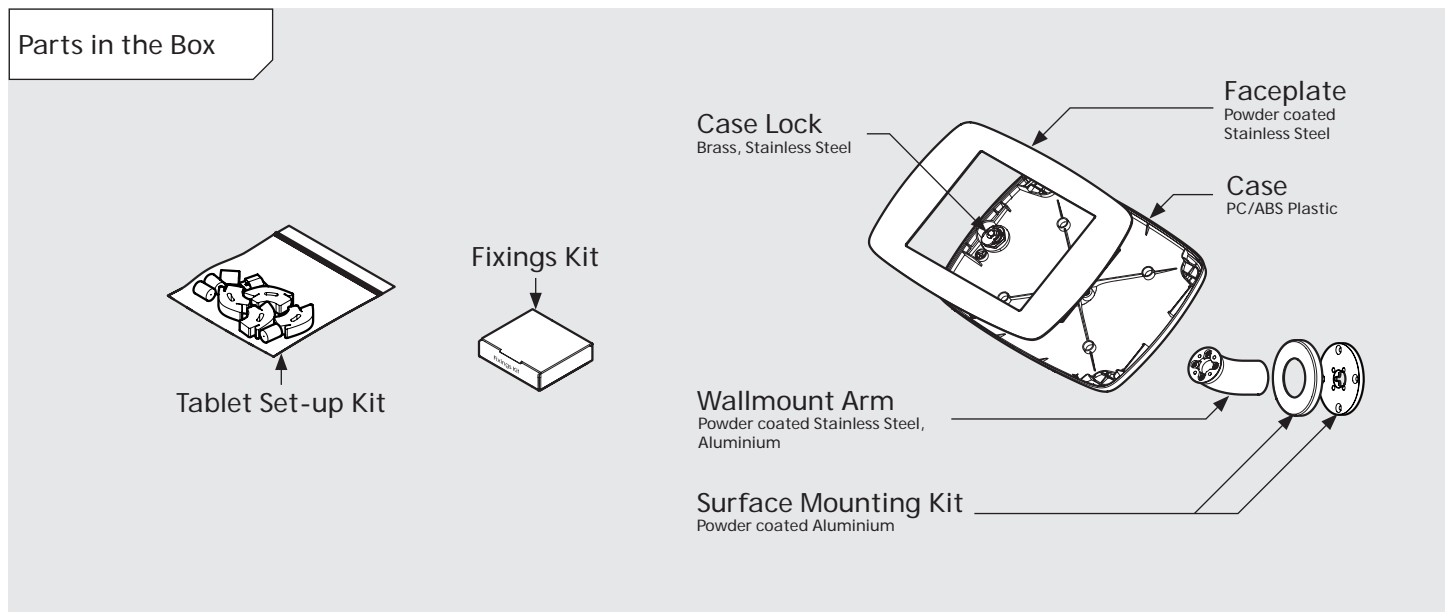

# PRODUCT DATA SHEET - BOUNCEPAD WALLMOUNT

**Case:** Mini  
**Arm:** Wallmount  
**Mounting:** Fixing from Below  
 Fixing from Above  
**Packaged weight:** 1.66kg  
**Colour:** White  
 Black