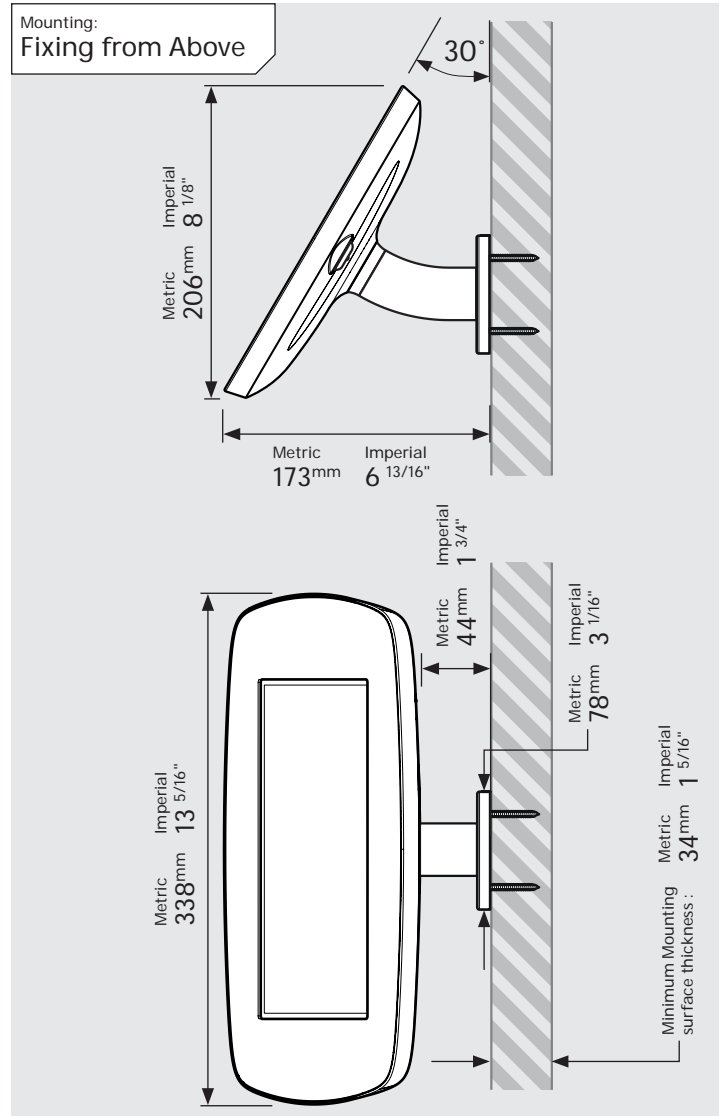

# PRODUCT DATA SHEET - BOUNCEPAD WALLMOUNT

**Case:** Mini  
**Arm:** Wallmount  
**Mounting:** Fixing from Below  
 Fixing from Above  
**Packaged weight:** 1.66kg  
**Colour:** White  
 Black

# PRODUCT DATA SHEET - BOUNCEPAD WALLMOUNT

**bouncepad®**

Case: Midi    Arm: Wallmount    Mounting: Fixing from Below  
 Fixing from Above    Packaged weight: 1.84kg    Colour: White  
 Black

# PRODUCT DATA SHEET - BOUNCEPAD WALLMOUNT

**bouncepad®**

<b>Case:</b>	<b>Arm:</b>	<b>Mounting:</b>	<b>Packaged weight:</b>	<b>Colour:</b>
Maxi	Wallmount	Fixing from <b>Below</b>	2.07kg	White Black
		Fixing from <b>Above</b>		

# PRODUCT DATA SHEET - BOUNCEPAD WALLMOUNT

**Case:** Mega  
**Arm:** Wallmount  
**Mounting:** Fixing from Below  
 Fixing from Above  
**Packaged weight:** 2.46kg  
**Colour:** White  
 Black