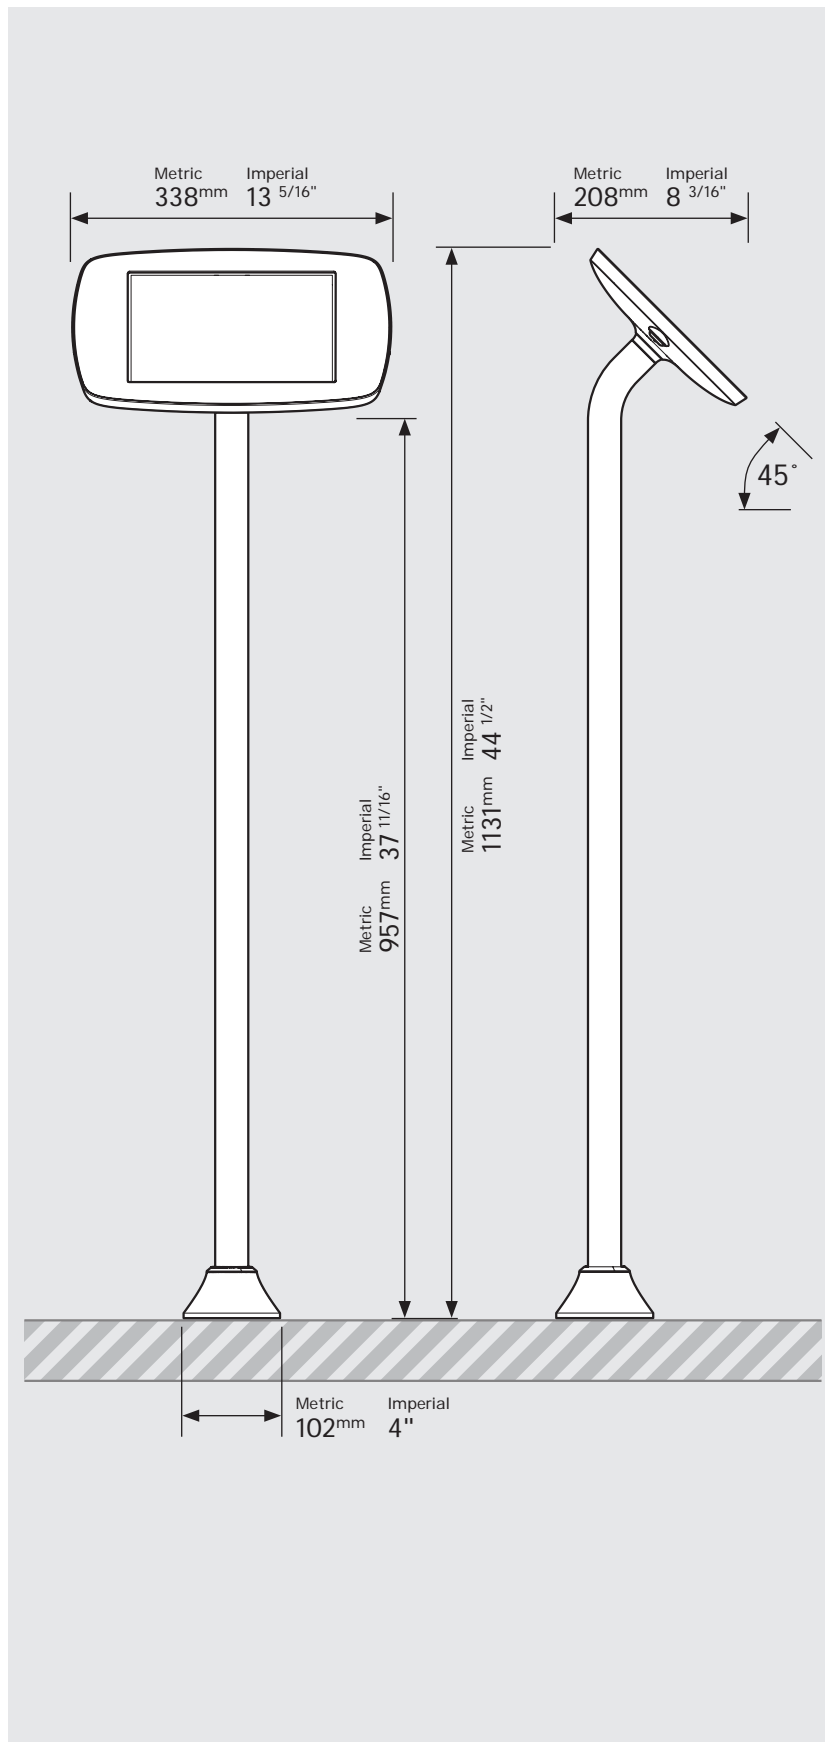

* Cable is not included for the Surface Pro 4 or Surface Pro 5 Tablets.

PRODUCT DATA SHEET - BOUNCEPAD FLOORSTANDING SLIM

bouncepad[®]

Case:	Arm:	Mounting:	Packaged weight:	Colour:
Mini	Floorstanding Slim	Fixing from Above	6.91kg	White Black

Parts in the Box

PRODUCT DATA SHEET - BOUNCEPAD FLOORSTANDING SLIM

bouncepad[®]

Case:	Arm:	Mounting:	Packaged weight:	Colour:
Midi	Floorstanding Slim	Fixing from Above	7.09kg	White Black

PRODUCT DATA SHEET - BOUNCEPAD FLOORSTANDING SLIM

bouncepad[®]

Case:	Arm:	Mounting:	Packaged weight:	Colour:
Maxi	Floorstanding Slim	Fixing from Above	7.32kg	White Black

PRODUCT DATA SHEET - BOUNCEPAD FLOORSTANDING SLIM

bouncepad[®]

Case:	Arm:	Mounting:	Packaged weight:	Colour:
Mega	Floorstanding Slim	Fixing from Above	7.71kg	White Black