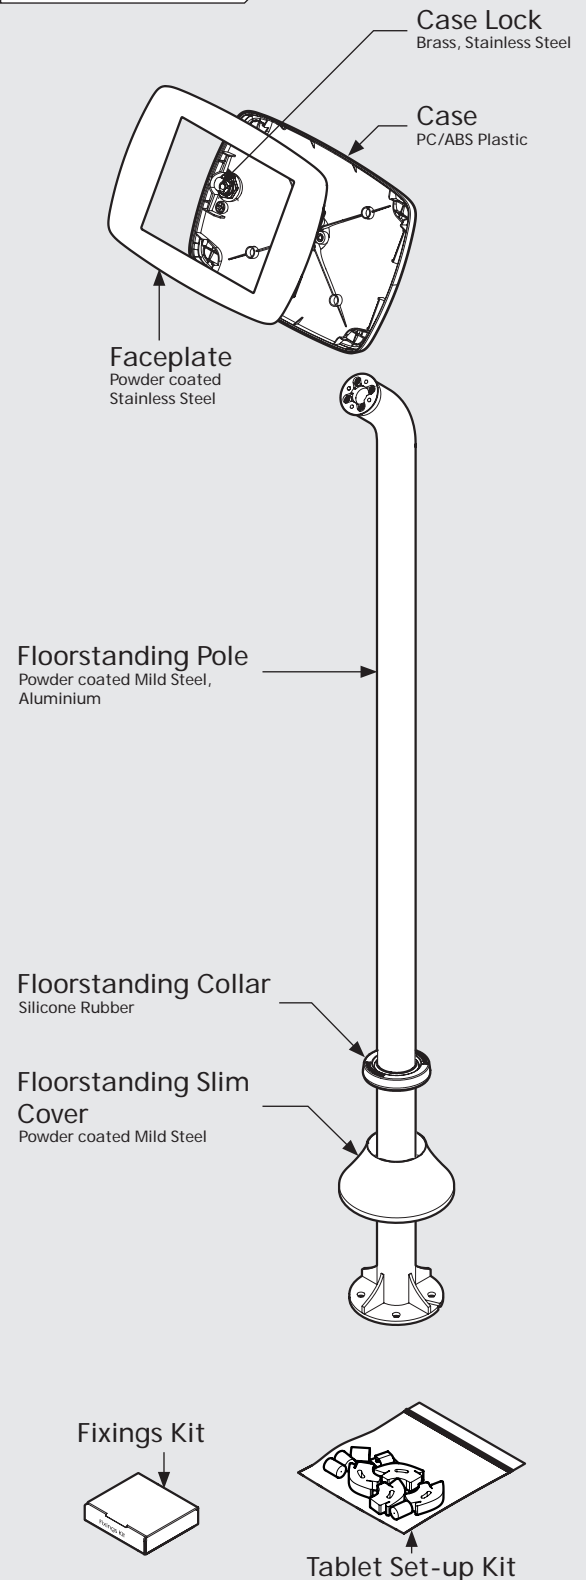

* Cable is not included for the Surface Pro 4 or Surface Pro 5 Tablets.

PRODUCT DATA SHEET - BOUNCEPAD FLOORSTANDING SLIM

bouncepad[®]

Case:	Arm:	Mounting:	Packaged weight:	Colour:
Mini	Floorstanding Slim	Fixing from Above	6.91kg	White Black

Parts in the Box

PRODUCT DATA SHEET - BOUNCEPAD FLOORSTANDING SLIM

bouncepad[®]

Case:	Arm:	Mounting:	Packaged weight:	Colour:
Midi	Floorstanding Slim	Fixing from Above	7.09kg	White Black

PRODUCT DATA SHEET - BOUNCEPAD FLOORSTANDING SLIM

bouncepad[®]

Case:	Arm:	Mounting:	Packaged weight:	Colour:
Maxi	Floorstanding Slim	Fixing from Above	7.32kg	White Black

PRODUCT DATA SHEET - BOUNCEPAD FLOORSTANDING SLIM

bouncepad[®]

Case:	Arm:	Mounting:	Packaged weight:	Colour:
Mega	Floorstanding Slim	Fixing from Above	7.71kg	White Black