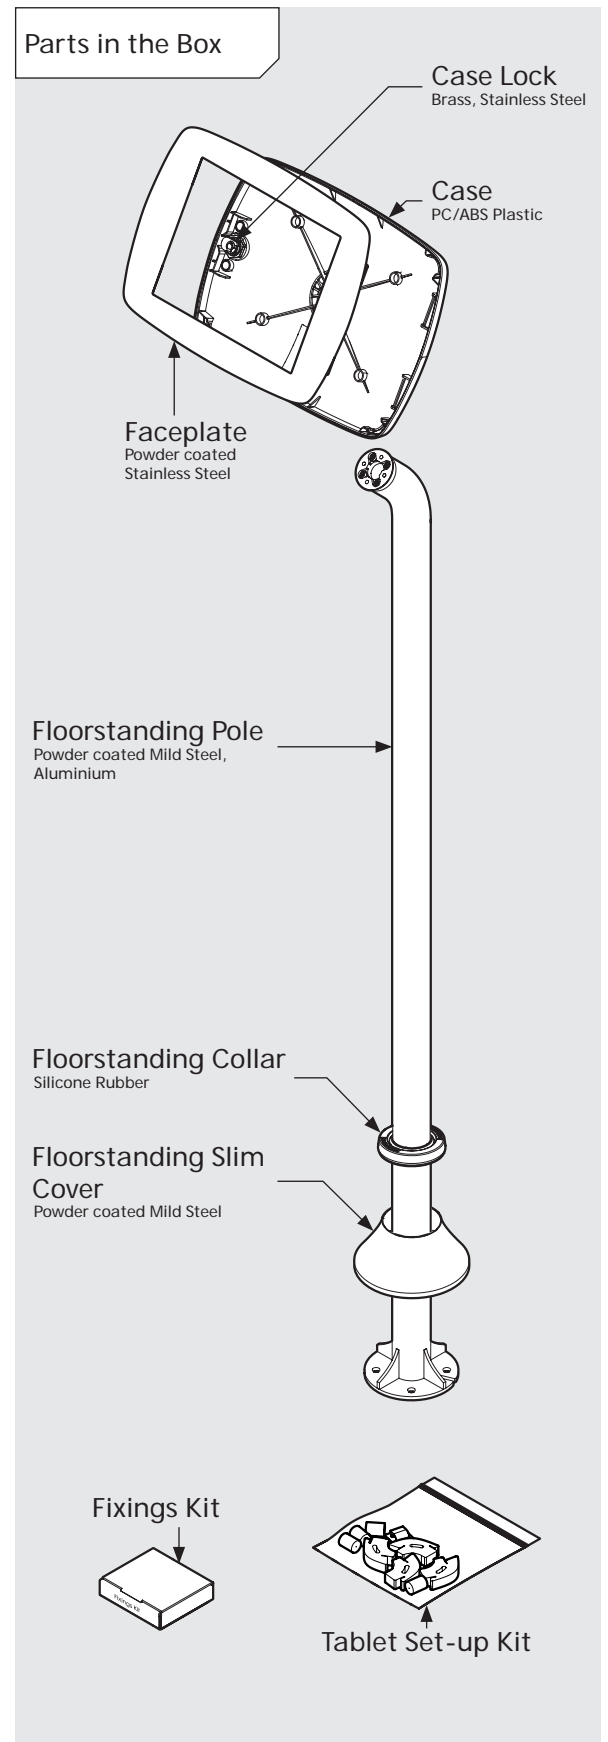

* Cable is not included for the Surface Pro 4 or Surface Pro 5 Tablets.

PRODUCT DATA SHEET - BOUNCEPAD FLOORSTANDING SLIM

bouncepad[®]

Case:	Arm:	Mounting:	Packaged weight:	Colour:
Mini	Floorstanding Slim	Fixing from Above	6.91kg	White Black

Parts in the Box

PRODUCT DATA SHEET - BOUNCEPAD FLOORSTANDING SLIM

bouncepad[®]

Case:	Arm:	Mounting:	Packaged weight:	Colour:
Midi	Floorstanding Slim	Fixing from Above	7.09kg	White Black

PRODUCT DATA SHEET - BOUNCEPAD FLOORSTANDING SLIM