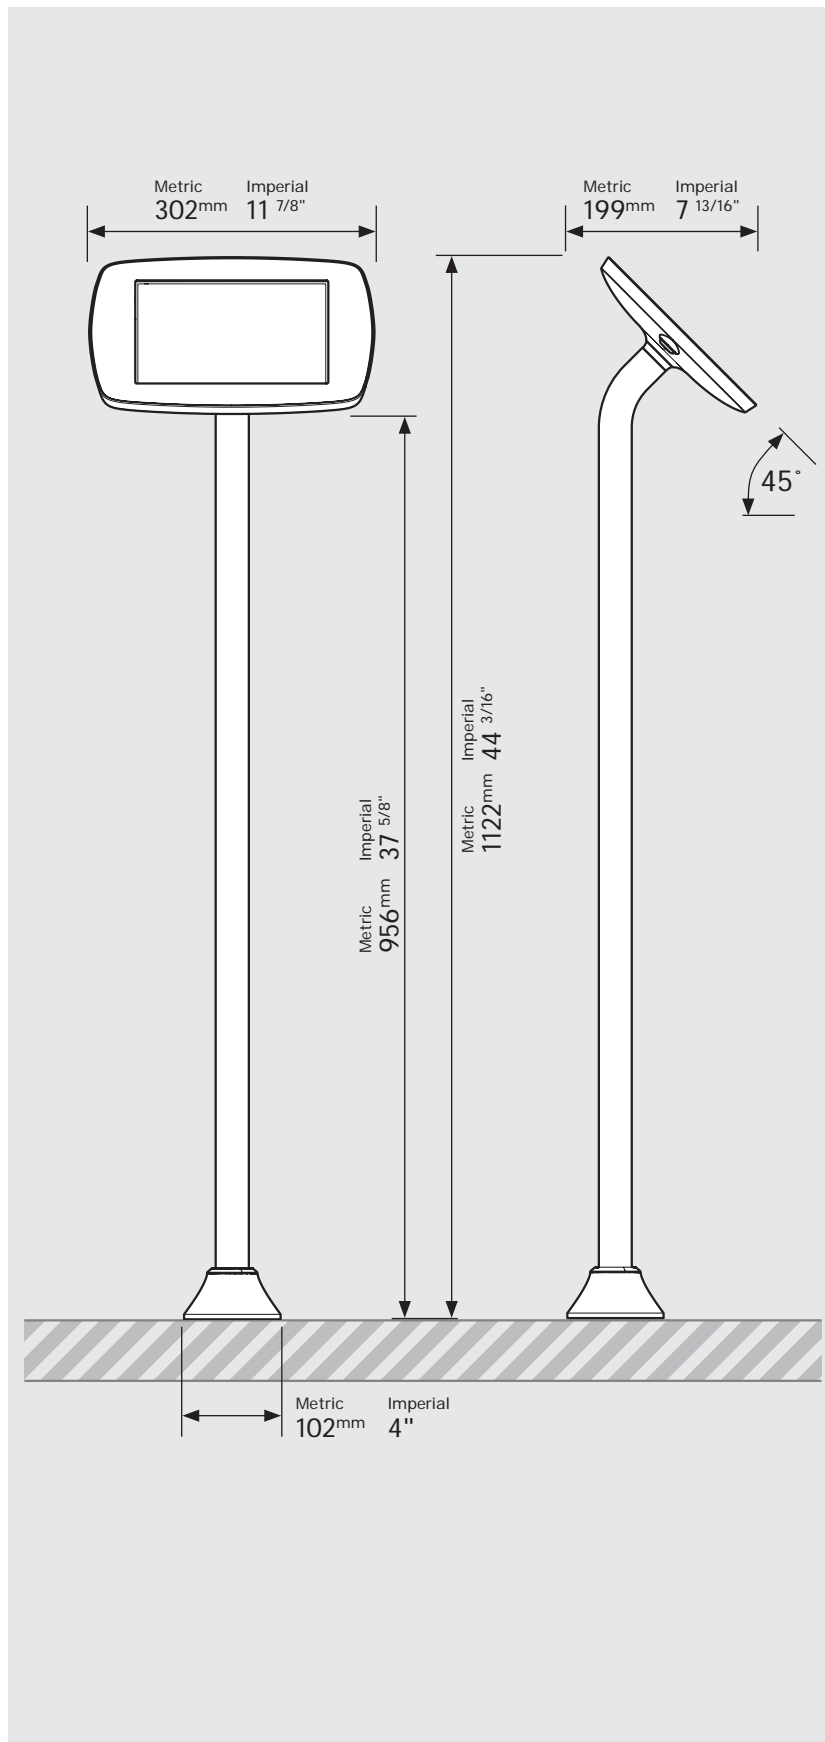

* Cable is not included for the Surface Pro 4 or Surface Pro 5 Tablets.

PRODUCT DATA SHEET - BOUNCEPAD FLOORSTANDING SLIM

bouncepad[®]

Case:	Arm:	Mounting:	Packaged weight:	Colour:
Mini	Floorstanding Slim	Fixing from Above	6.91kg	White Black

Parts in the Box

PRODUCT DATA SHEET - BOUNCEPAD FLOORSTANDING SLIM

bouncepad[®]

Case:	Arm:	Mounting:	Packaged weight:	Colour:
Midi	Floorstanding Slim	Fixing from Above	7.09kg	White Black

PRODUCT DATA SHEET - BOUNCEPAD FLOORSTANDING SLIM