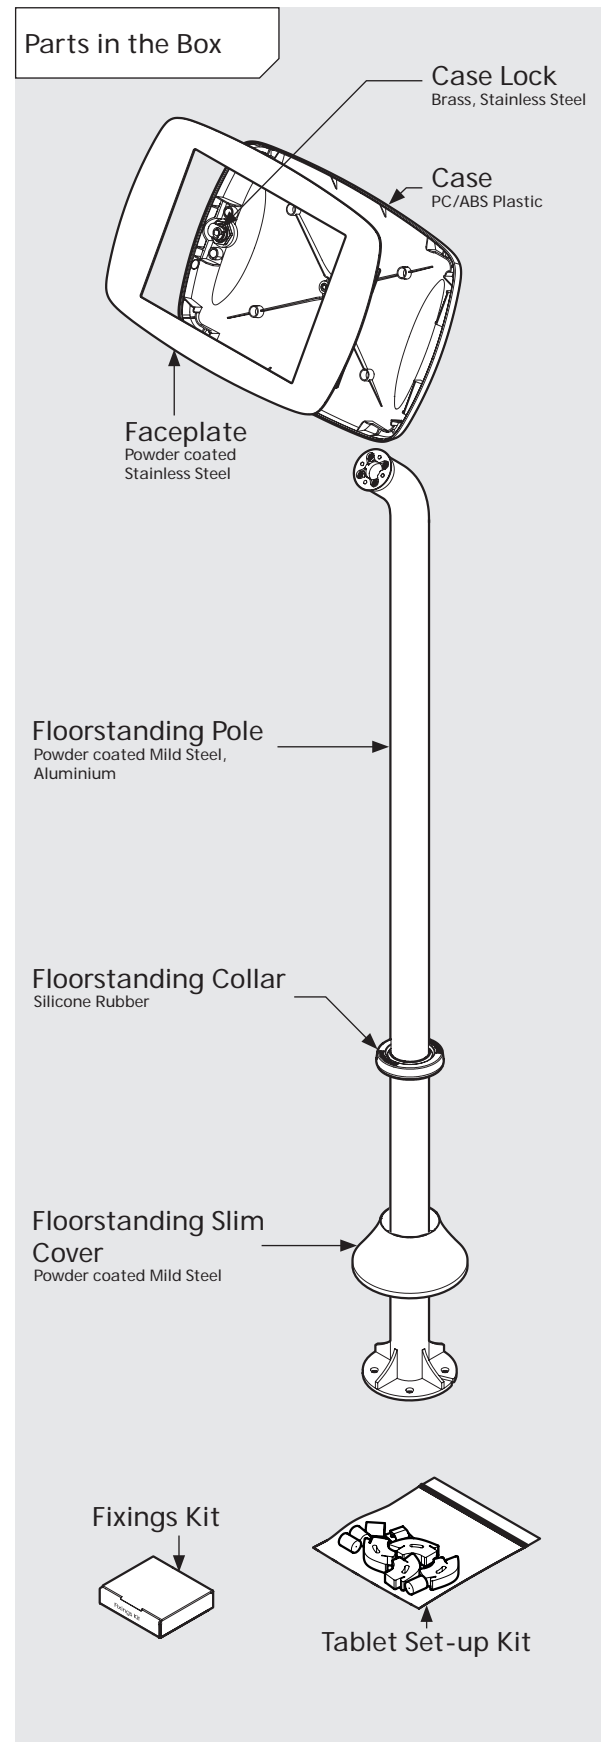

* Cable is not included for the Surface Pro 4 or Surface Pro 5 Tablets.

PRODUCT DATA SHEET - BOUNCEPAD FLOORSTANDING SLIM

bouncepad[®]

Case:	Arm:	Mounting:	Packaged weight:	Colour:
Mini	Floorstanding Slim	Fixing from Above	6.91kg	White Black

Parts in the Box

PRODUCT DATA SHEET - BOUNCEPAD FLOORSTANDING SLIM

bouncepad[®]

Case:	Arm:	Mounting:	Packaged weight:	Colour:
Midi	Floorstanding Slim	Fixing from Above	7.09kg	White Black

PRODUCT DATA SHEET - BOUNCEPAD FLOORSTANDING SLIM

bouncepad[®]

Case:	Arm:	Mounting:	Packaged weight:	Colour:
Maxi	Floorstanding Slim	Fixing from Above	7.32kg	White Black

PRODUCT DATA SHEET - BOUNCEPAD FLOORSTANDING SLIM

bouncepad[®]

Case:	Arm:	Mounting:	Packaged weight:	Colour:
Mega	Floorstanding Slim	Fixing from Above	7.71kg	White Black