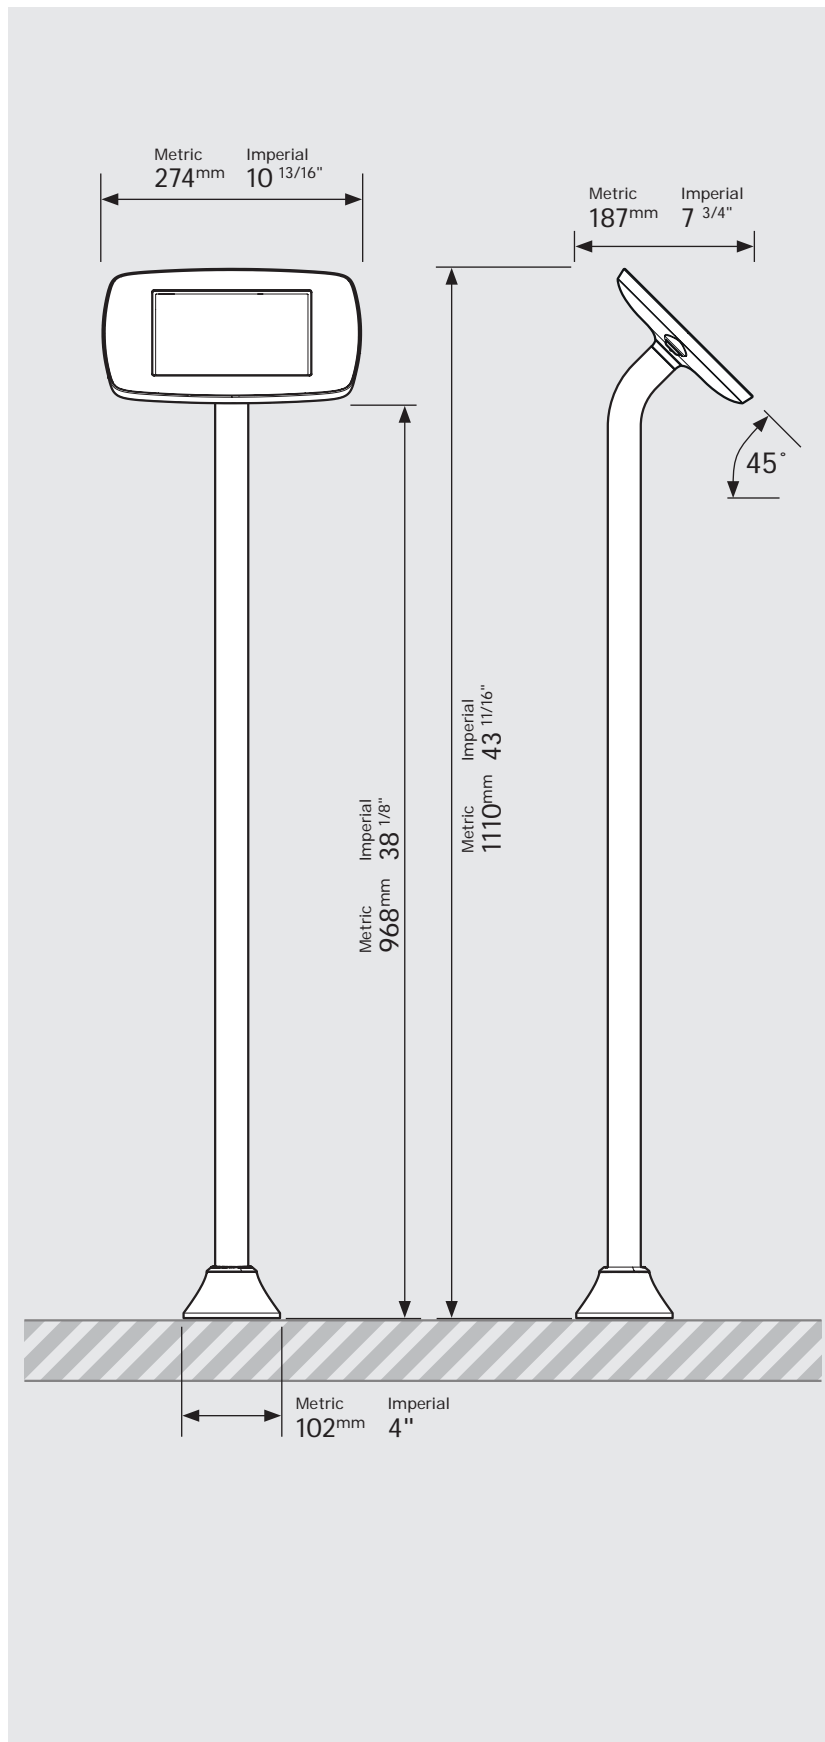

* Cable is not included for the Microsoft Surface Go.
Cable is not included for the Samsung Tab A 10.1 (2019).

Mega Case supported devices:

- iPad Pro 12.9" 1st Gen
- iPad Pro 12.9" 2nd Gen
- iPad Pro 12.9" 3rd Gen
- Microsoft Surface Pro 4
- Microsoft Surface Pro 5

* Cable is not included for the Surface Pro 4 or Surface Pro 5 Tablets.

PRODUCT DATA SHEET - BOUNCEPAD FLOORSTANDING SLIM

bouncepad[®]

Case:	Arm:	Mounting:	Packaged weight:	Colour:
Mini	Floorstanding Slim	Fixing from Above	6.91kg	White Black

Parts in the Box

PRODUCT DATA SHEET - BOUNCEPAD FLOORSTANDING SLIM

bouncepad[®]

Case:	Arm:	Mounting:	Packaged weight:	Colour:
Midi	Floorstanding Slim	Fixing from Above	7.09kg	White Black

PRODUCT DATA SHEET - BOUNCEPAD FLOORSTANDING SLIM