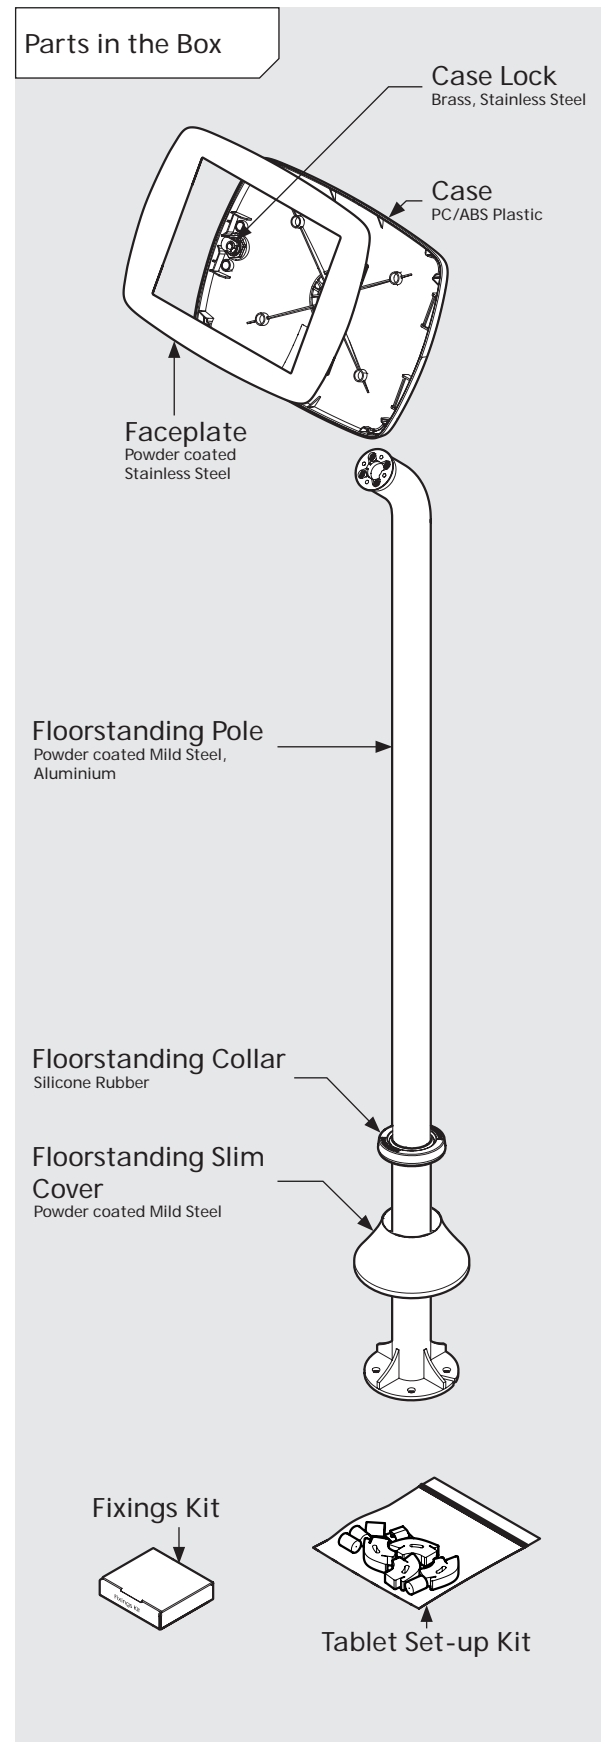

* Cable is not included for the Surface Pro 4 or Surface Pro 5 Tablets.

PRODUCT DATA SHEET - BOUNCEPAD FLOORSTANDING SLIM

bouncepad[®]

Case:	Arm:	Mounting:	Packaged weight:	Colour:
Mini	Floorstanding Slim	Fixing from Above	6.91kg	White Black

PRODUCT DATA SHEET - BOUNCEPAD FLOORSTANDING SLIM

bouncepad[®]

Case:	Arm:	Mounting:	Packaged weight:	Colour:
Midi	Floorstanding Slim	Fixing from Above	7.09kg	White Black

PRODUCT DATA SHEET - BOUNCEPAD FLOORSTANDING SLIM