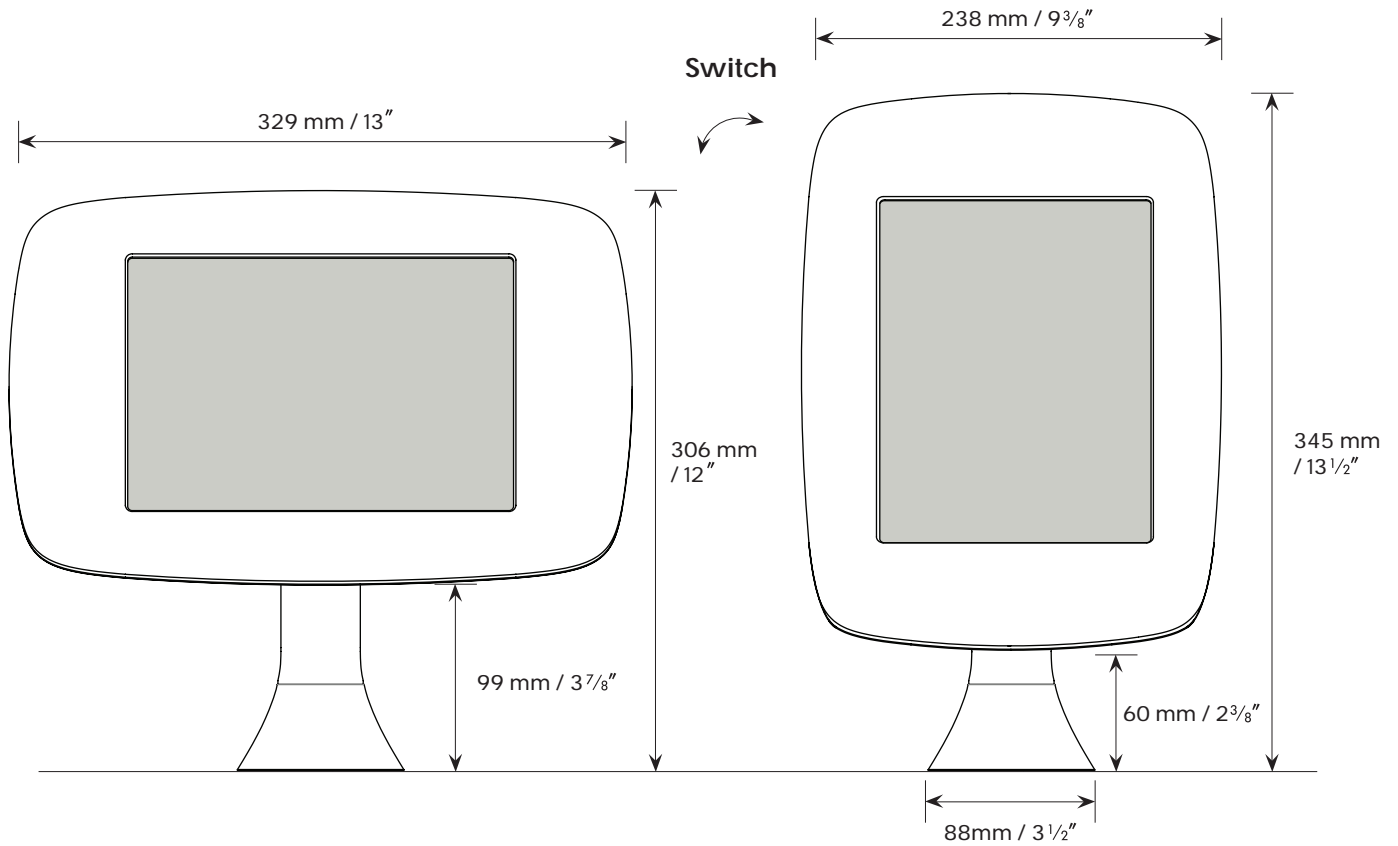

Data sheet : Bouncepad Sumo

The toughest Bouncepad in our range has been designed to stand its ground in busy restaurants, malls, children's play areas and airports – allowing you to use tablets in challenging environments without resorting to clunky, ruggedized kit.

Rotate - Landscape

Rotate - Portrait

Data sheet : Bouncepad Sumo

Mount from below surface
Not suitable for surfaces thicker than 23 mm / 15/16"

Mount from above surface
Suitable for all thicknesses.

Materials

Tablet case	PC/ABS
Faceplate	Stainless Steel (Powdercoated)
Mounting arm	Steel

Configuration Options

Colour	White
Feature access	Exposed home button & Exposed front camera / Covered home button & Covered front camera
Cable	Not provided