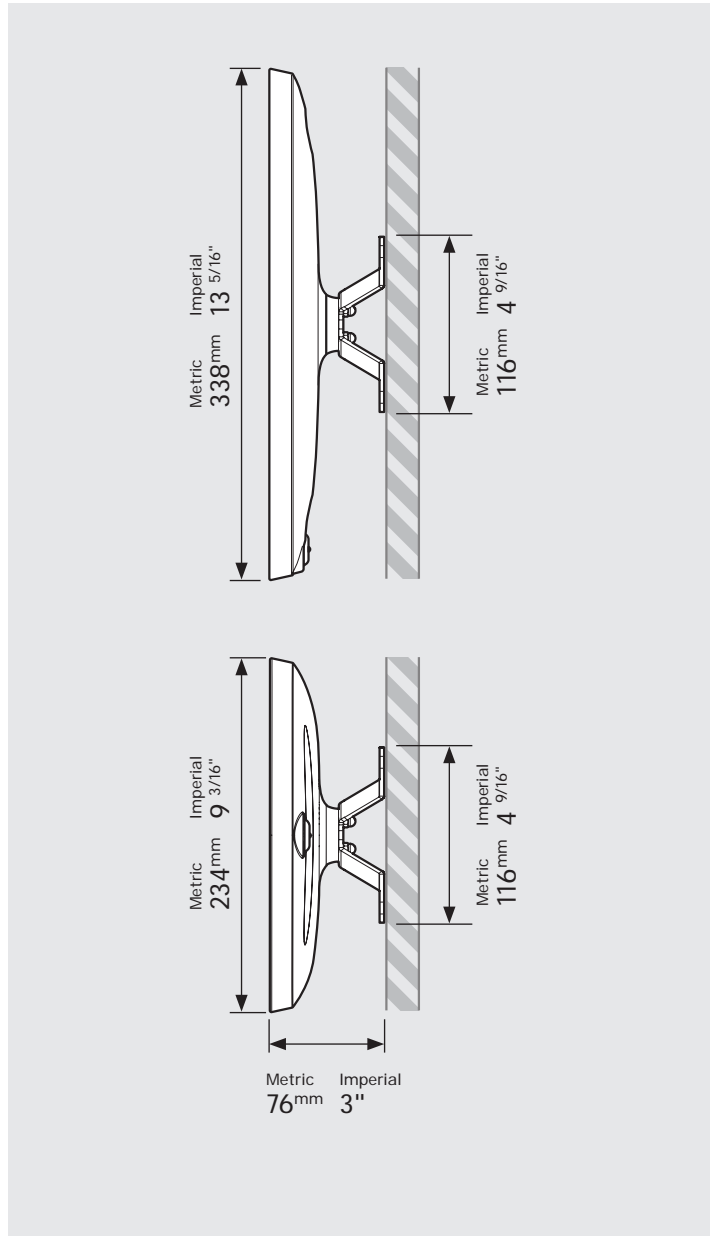

# PRODUCT DATA SHEET - BOUNCEPAD VESA

**bouncepad**<sup>®</sup>

<b>Case:</b>	<b>Arm:</b>	<b>Mounting:</b>	<b>Packaged weight:</b>	<b>Colour:</b>
Midi	Vesa	Not Applicable	1.81kg	White Black

# PRODUCT DATA SHEET - BOUNCEPAD VESA

**bouncepad**<sup>®</sup>

<b>Case:</b>	<b>Arm:</b>	<b>Mounting:</b>	<b>Packaged weight:</b>	<b>Colour:</b>
Maxi	Vesa	Not Applicable	2.04kg	White Black