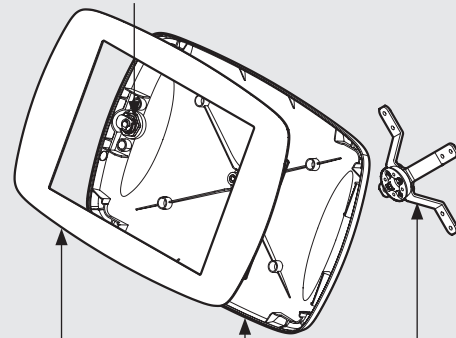

Faceplate
Powder coated
Stainless Steel

Case
PC/ABS Plastic

Vesa Mount
Powder coated Steel,
Aluminium