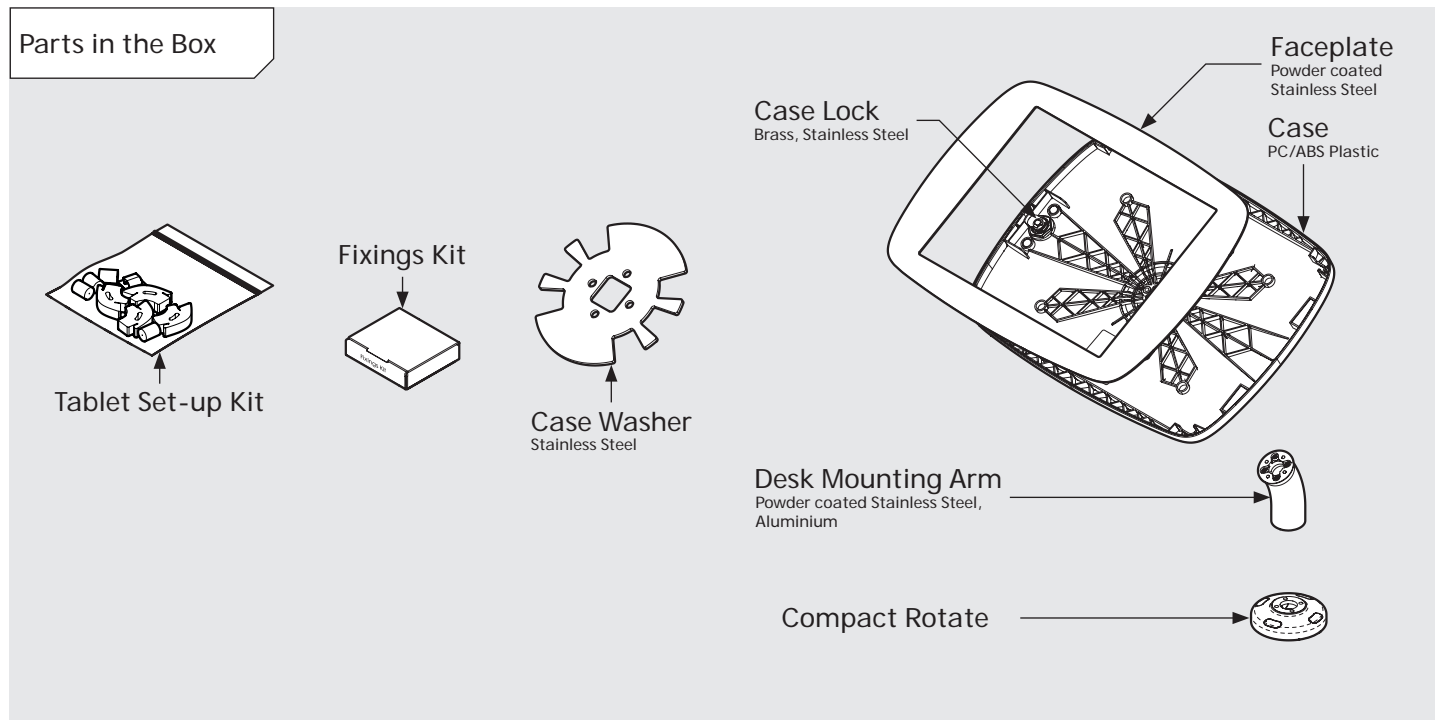

bouncepad[®]

Case: Maxi **Arm:** Desk **Mounting:** Freestanding Base **Packaged weight:** 4.0kg **Colour:** White
Black

PRODUCT DATA SHEET - BOUNCEPAD SWIVEL DESK

bouncepad[®]

Case: Mega Arm: Desk Mounting: Freestanding Base Packaged weight: 4.3kg Colour: White/Black