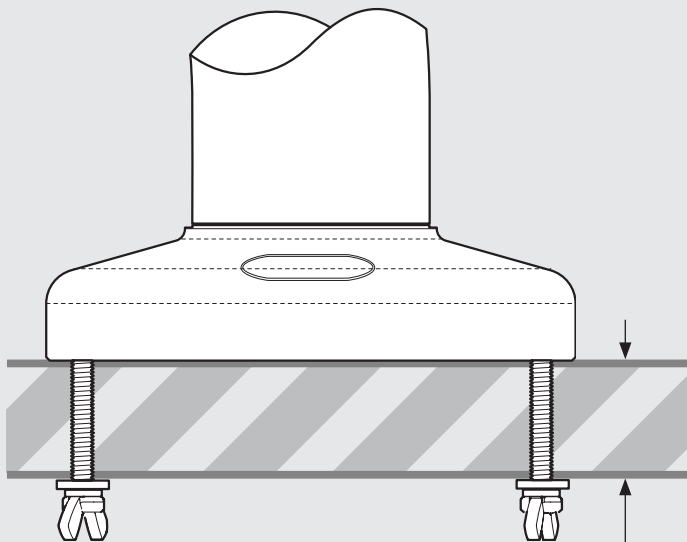

Fixing from Below

Maximum Mounting surface thickness : Metric 25mm Imperial 1"