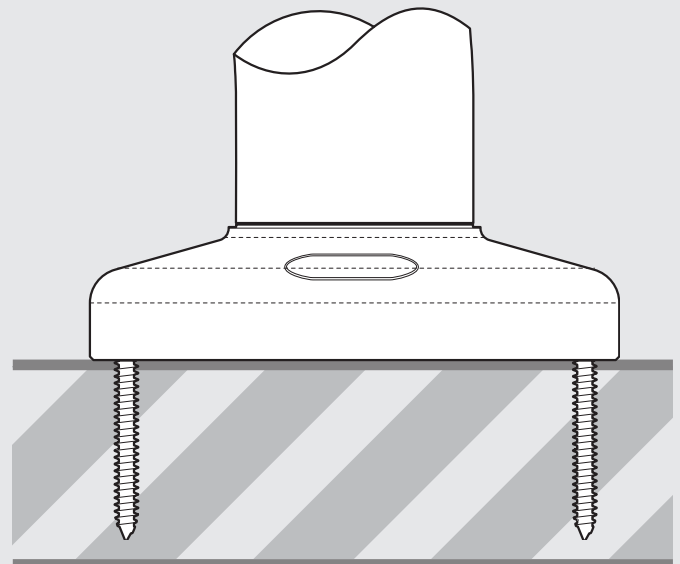

Silver Only

Compact Rotate Dimensions

Fixing from Below

Maximum Mounting surface thickness : Metric 25mm Imperial 1"

Fixing from Above

Minimum Mounting surface thickness : Metric 34mm Imperial 1 5/16"