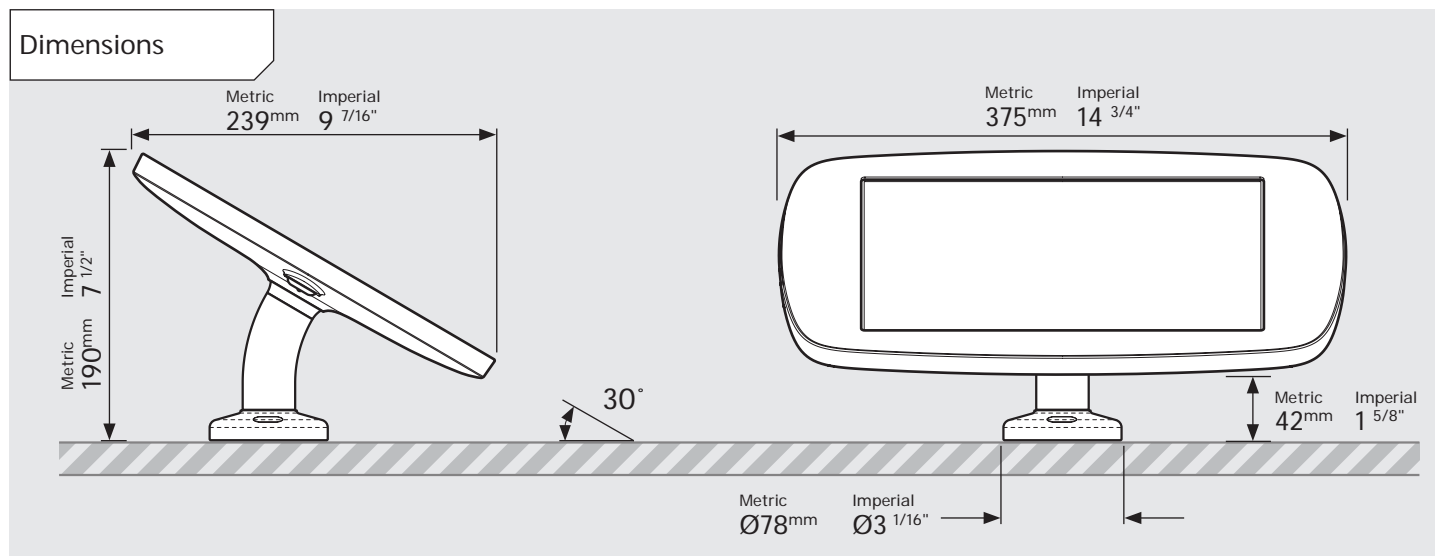

Dimensions

Parts in the Box

PRODUCT DATA SHEET - BOUNCEPAD SWIVEL DESK

bouncepad[®]

Case: Midi **Arm:** Desk **Mounting:** Freestanding Base **Packaged weight:** 3.8kg **Colour:** White
Black

PRODUCT DATA SHEET - BOUNCEPAD SWIVEL DESK

bouncepad[®]

Case: Maxi **Arm:** Desk **Mounting:** Freestanding Base **Packaged weight:** 4.0kg **Colour:** White
Black

PRODUCT DATA SHEET - BOUNCEPAD SWIVEL DESK

bouncepad[®]

Case: Mega Arm: Desk Mounting: Freestanding Base Packaged weight: 4.3kg Colour: White/Black

Silver Only

Compact Rotate Dimensions

Fixing from Below

Maximum Mounting surface thickness : Metric 25mm Imperial 1"

Fixing from Above

Minimum Mounting surface thickness : Metric 34mm Imperial 1 5/16"