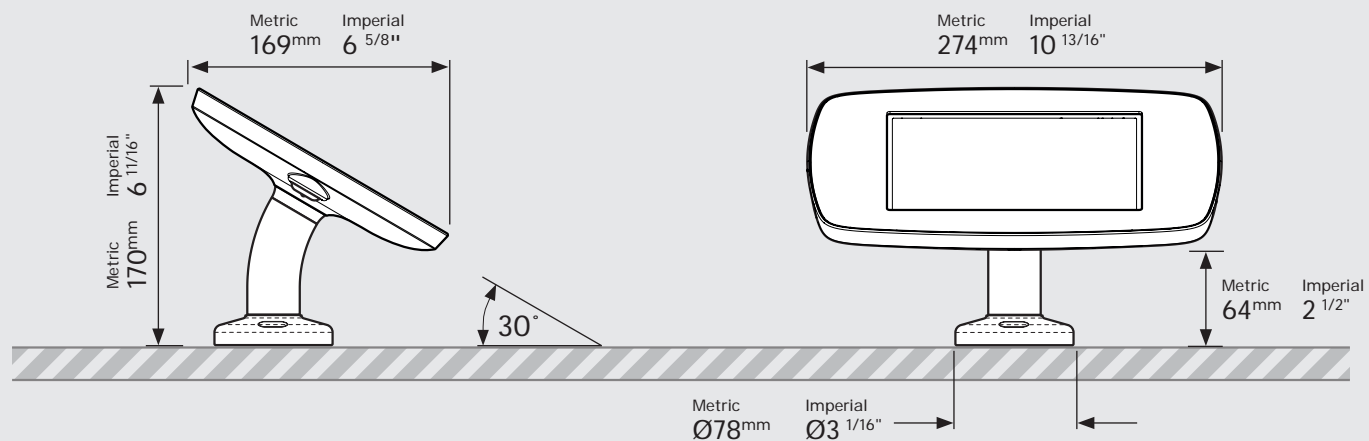

- iPad Pro 12.9" 1st Gen
- iPad Pro 12.9" 2nd Gen
- iPad Pro 12.9" 3rd Gen
- Microsoft Surface Pro 4
- Microsoft Surface Pro 5

PRODUCT DATA SHEET - BOUNCEPAD SWIVEL DESK

bouncepad[®]

Case: Mini Arm: Desk Mounting: Freestanding Base Packaged weight: 3.6kg Colour: White/Black

Dimensions

Parts in the Box

PRODUCT DATA SHEET - BOUNCEPAD SWIVEL DESK

bouncepad[®]

Case: Midi **Arm:** Desk **Mounting:** Freestanding Base **Packaged weight:** 3.8kg **Colour:** White
Black

PRODUCT DATA SHEET - BOUNCEPAD SWIVEL DESK

Silver Only

Compact Rotate Dimensions

Fixing from Below

Maximum Mounting surface thickness : Metric 25mm Imperial 1"

Fixing from Above

Minimum Mounting surface thickness : Metric 34mm Imperial 1 5/16"