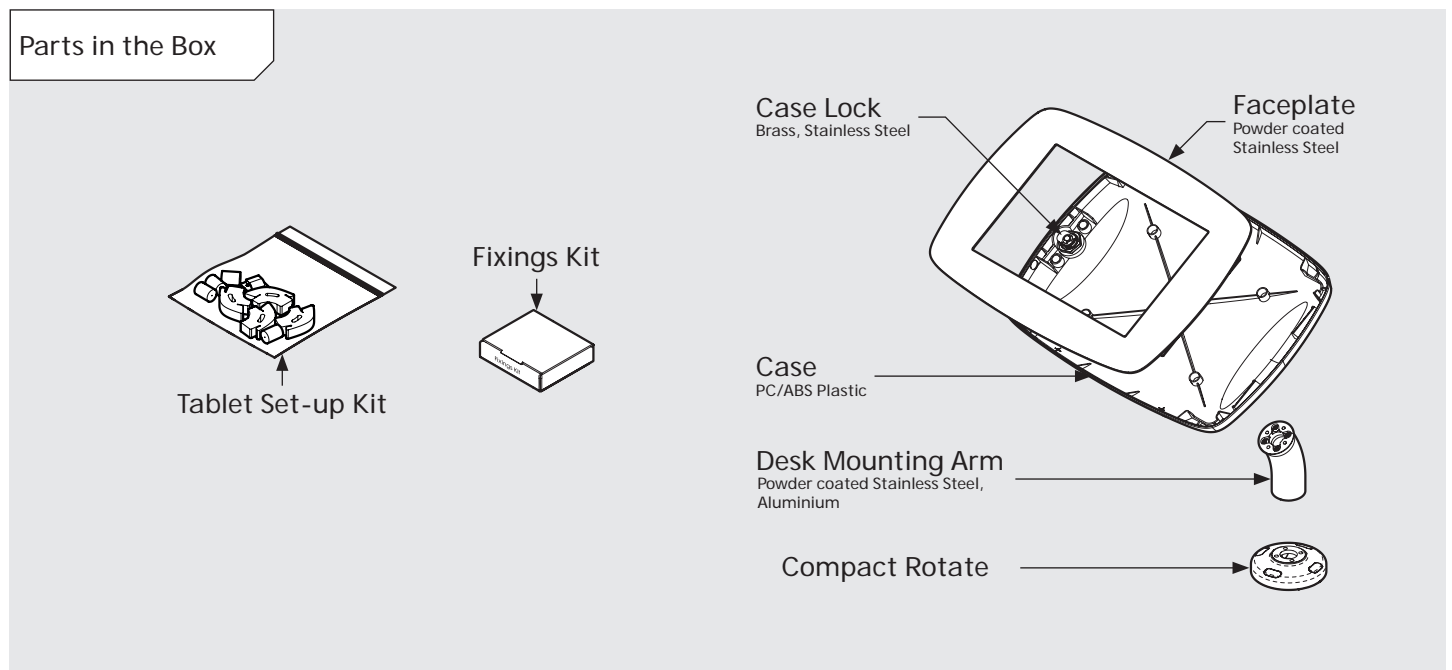

PRODUCT DATA SHEET - BOUNCEPAD SWIVEL DESK

bouncepad®

Case: Maxi   **Arm:** Desk   **Mounting:** Freestanding Base   **Packaged weight:** 4.0kg   **Colour:** White
Black