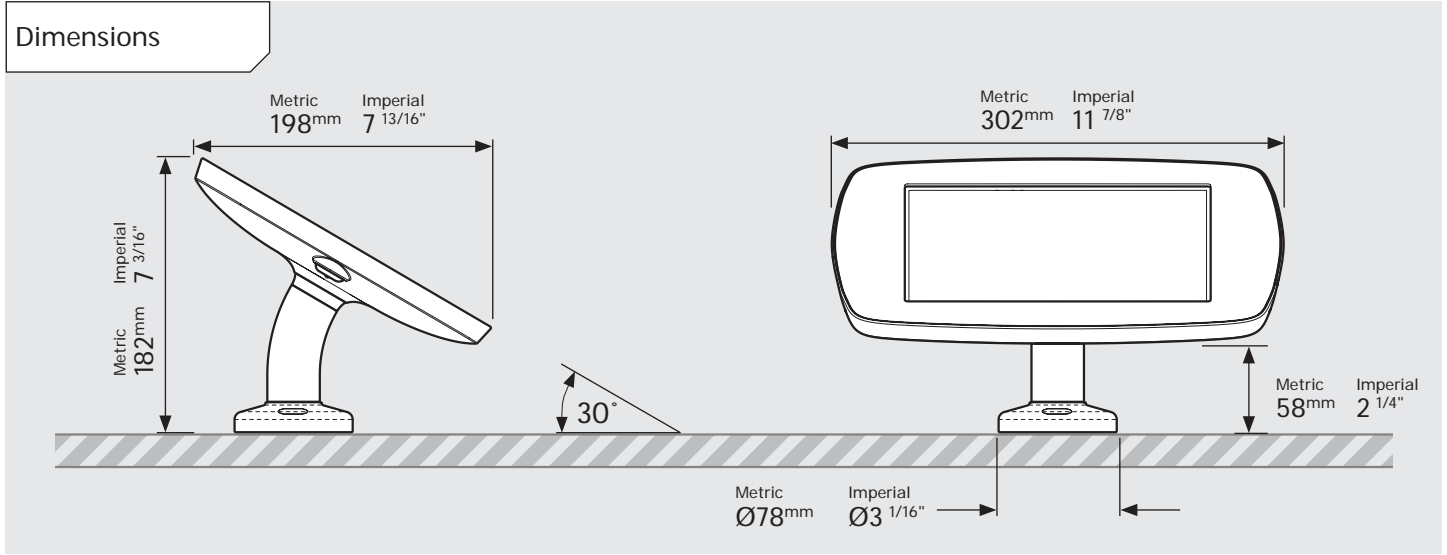

Dimensions

Parts in the Box

PRODUCT DATA SHEET - BOUNCEPAD SWIVEL DESK

bouncepad[®]

Case: Midi **Arm:** Desk **Mounting:** Freestanding Base **Packaged weight:** 3.8kg **Colour:** White
Black

PRODUCT DATA SHEET - BOUNCEPAD SWIVEL DESK

bouncepad[®]

Case: Maxi **Arm:** Desk **Mounting:** Freestanding Base **Packaged weight:** 4.0kg **Colour:** White
Black

PRODUCT DATA SHEET - BOUNCEPAD SWIVEL DESK

bouncepad[®]

Case: Mega Arm: Desk Mounting: Freestanding Base Packaged weight: 4.3kg Colour: White/Black

Silver Only

Compact Rotate Dimensions

Fixing from Below

Maximum Mounting surface thickness : Metric 25mm Imperial 1"

Fixing from Above

Minimum Mounting surface thickness : Metric 34mm Imperial 1 5/16"