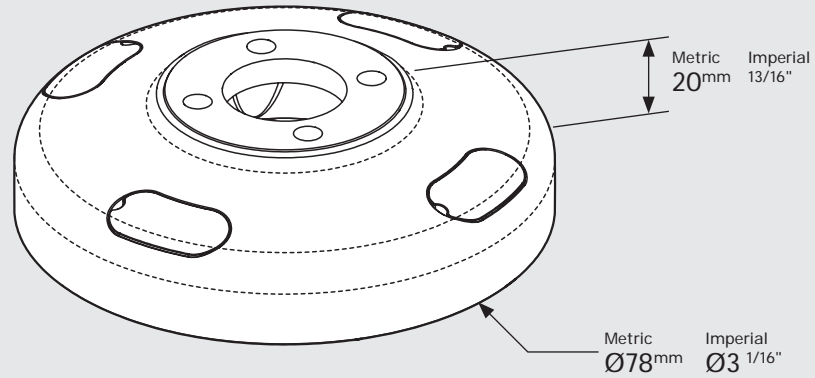

Dimensions

Parts in the Box

PRODUCT DATA SHEET - BOUNCEPAD SWIVEL DESK

bouncepad[®]

Case: Midi **Arm:** Desk **Mounting:** Freestanding Base **Packaged weight:** 3.8kg **Colour:** White
Black

PRODUCT DATA SHEET - BOUNCEPAD SWIVEL DESK

bouncepad[®]

Case: Maxi **Arm:** Desk **Mounting:** Freestanding Base **Packaged weight:** 4.0kg **Colour:** White
Black

PRODUCT DATA SHEET - BOUNCEPAD SWIVEL DESK

bouncepad[®]

Case: Mega Arm: Desk Mounting: Freestanding Base Packaged weight: 4.3kg Colour: White/Black

PRODUCT DATA SHEET - COMPACT ROTATE

bouncepad®

Compatible Mounting Arms:

Desk
Static60

Mounting:

Fixing from
below

Fixing from
Above

Colour:

Silver Only

Compact Rotate Dimensions

Fixing from Below

Maximum Mounting surface thickness : Metric 25mm Imperial 1"

Fixing from Above

Minimum Mounting surface thickness : Metric 34mm Imperial 1 5/16"