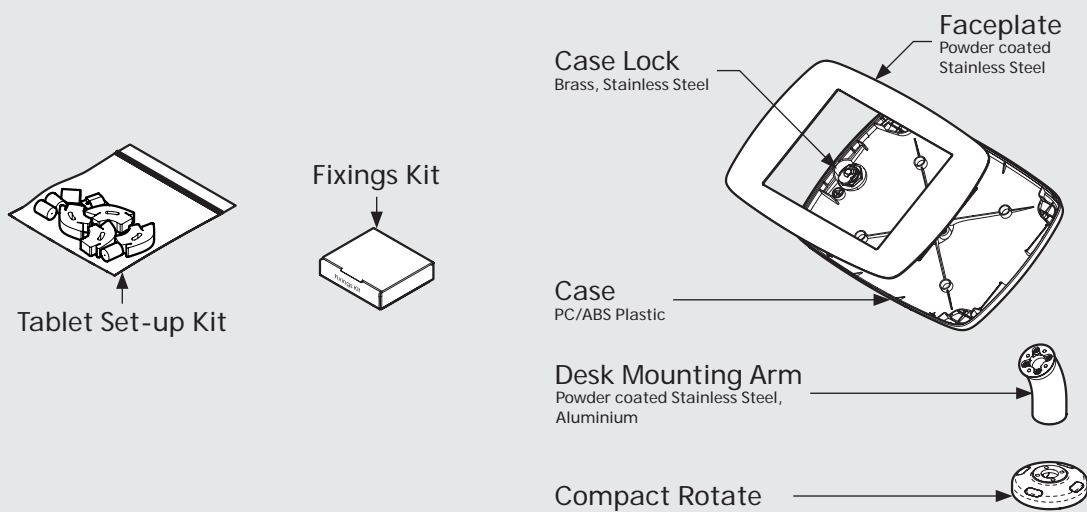

- iPad Pro 12.9" 1st Gen
- iPad Pro 12.9" 2nd Gen
- iPad Pro 12.9" 3rd Gen
- Microsoft Surface Pro 4
- Microsoft Surface Pro 5

PRODUCT DATA SHEET - BOUNCEPAD SWIVEL DESK

bouncepad[®]

Case: Mini Arm: Desk Mounting: Freestanding Base Packaged weight: 3.6kg Colour: White/Black

Dimensions

Parts in the Box

PRODUCT DATA SHEET - BOUNCEPAD SWIVEL DESK

bouncepad[®]

Case: Midi **Arm:** Desk **Mounting:** Freestanding Base **Packaged weight:** 3.8kg **Colour:** White
Black

PRODUCT DATA SHEET - BOUNCEPAD SWIVEL DESK