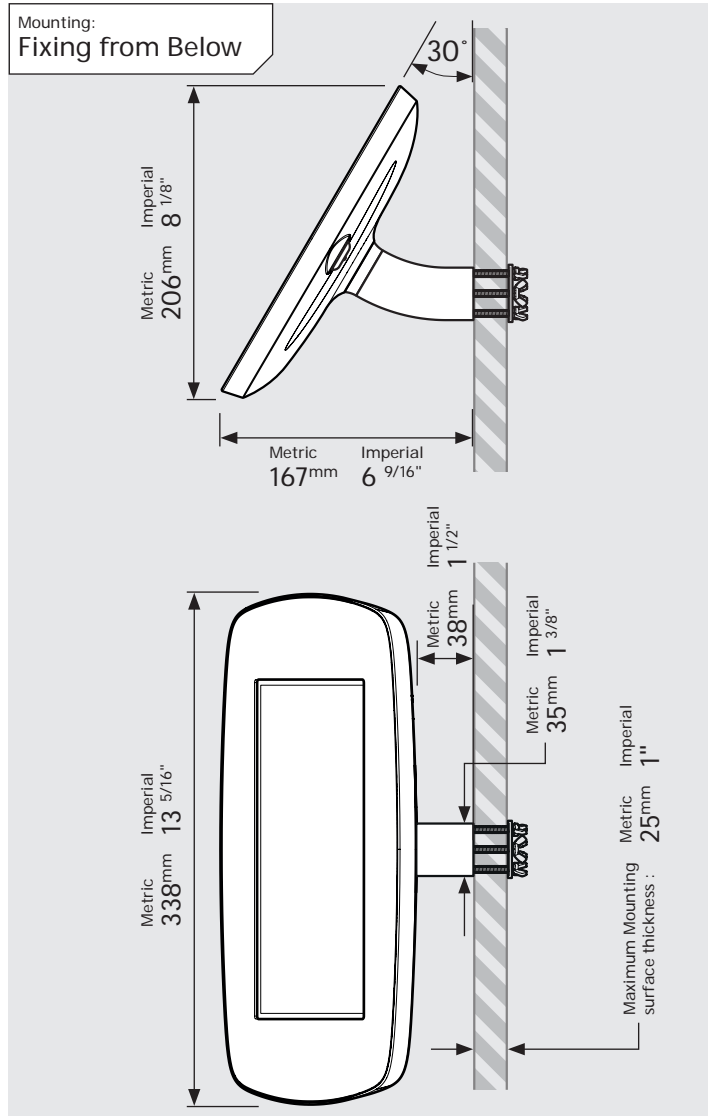

- iPad Pro 12.9" 1st Gen
- iPad Pro 12.9" 2nd Gen
- iPad Pro 12.9" 3rd Gen
- Microsoft Surface Pro 4
- Microsoft Surface Pro 5

PRODUCT DATA SHEET - BOUNCEPAD WALLMOUNT

Case:	Arm:	Mounting:	Packaged weight:	Colour:
Mini	Wallmount	Fixing from Below	1.66kg	White Black
		Fixing from Above		

Parts in the Box

PRODUCT DATA SHEET - BOUNCEPAD WALLMOUNT

bouncepad®

Case: Midi Arm: Wallmount Mounting: Fixing from Below
 Fixing from Above Packaged weight: 1.84kg Colour: White
 Black

PRODUCT DATA SHEET - BOUNCEPAD WALLMOUNT

Case:	Arm:	Mounting:	Packaged weight:	Colour:
Maxi	Wallmount	Fixing from Below	2.07kg	White Black
		Fixing from Above		

PRODUCT DATA SHEET - BOUNCEPAD WALLMOUNT

Case: Mega
Arm: Wallmount
Mounting: Fixing from Below
 Fixing from Above
Packaged weight: 2.46kg
Colour: White
 Black