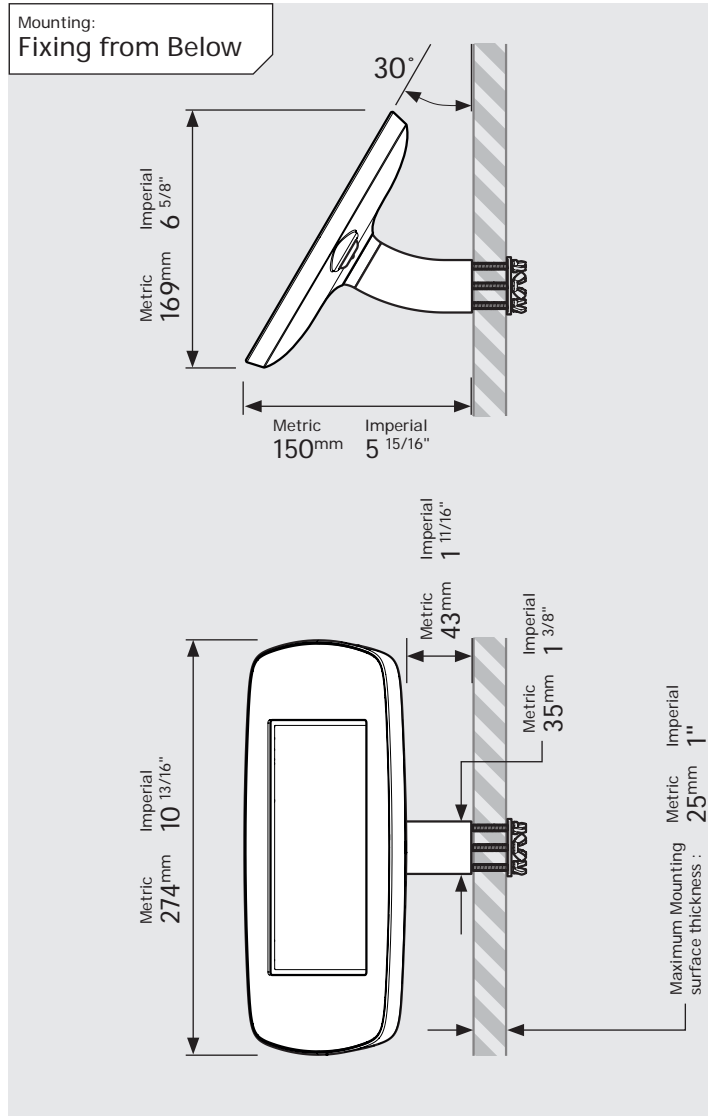

- iPad Pro 12.9" 1st Gen
- iPad Pro 12.9" 2nd Gen
- iPad Pro 12.9" 3rd Gen
- Microsoft Surface Pro 4
- Microsoft Surface Pro 5

PRODUCT DATA SHEET - BOUNCEPAD WALLMOUNT

Case:	Arm:	Mounting:	Packaged weight:	Colour:
Mini	Wallmount	Fixing from Below	1.66kg	White Black
		Fixing from Above		

Parts in the Box

PRODUCT DATA SHEET - BOUNCEPAD WALLMOUNT

bouncepad®

Case: Midi Arm: Wallmount Mounting: Fixing from Below
 Fixing from Above Packaged weight: 1.84kg Colour: White
 Black

PRODUCT DATA SHEET - BOUNCEPAD WALLMOUNT

Case:	Arm:	Mounting:	Packaged weight:	Colour:
Maxi	Wallmount	Fixing from Below	2.07kg	White Black
		Fixing from Above		

PRODUCT DATA SHEET - BOUNCEPAD WALLMOUNT

Case: Mega
Arm: Wallmount
Mounting: Fixing from Below
 Fixing from Above
Packaged weight: 2.46kg
Colour: White
 Black