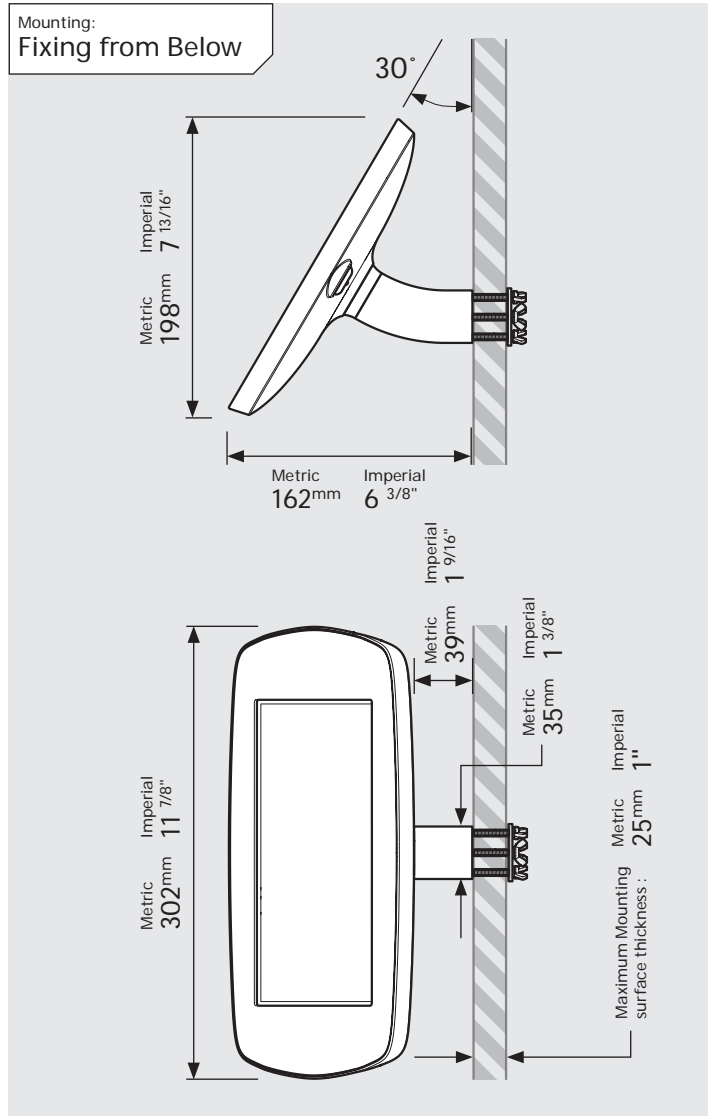

- iPad Pro 12.9" 1st Gen
- iPad Pro 12.9" 2nd Gen
- iPad Pro 12.9" 3rd Gen
- Microsoft Surface Pro 4
- Microsoft Surface Pro 5

PRODUCT DATA SHEET - BOUNCEPAD WALLMOUNT

Case:	Arm:	Mounting:	Packaged weight:	Colour:
Mini	Wallmount	Fixing from Below	1.66kg	White Black
		Fixing from Above		

Parts in the Box

PRODUCT DATA SHEET - BOUNCEPAD WALLMOUNT

bouncepad®

Case: Midi Arm: Wallmount Mounting: Fixing from Below
 Fixing from Above Packaged weight: 1.84kg Colour: White
 Black

PRODUCT DATA SHEET - BOUNCEPAD WALLMOUNT

Case:	Arm:	Mounting:	Packaged weight:	Colour:
Maxi	Wallmount	Fixing from Below	2.07kg	White Black
		Fixing from Above		

PRODUCT DATA SHEET - BOUNCEPAD WALLMOUNT

Case: Mega
Arm: Wallmount
Mounting: Fixing from Below
 Fixing from Above
Packaged weight: 2.46kg
Colour: White
 Black