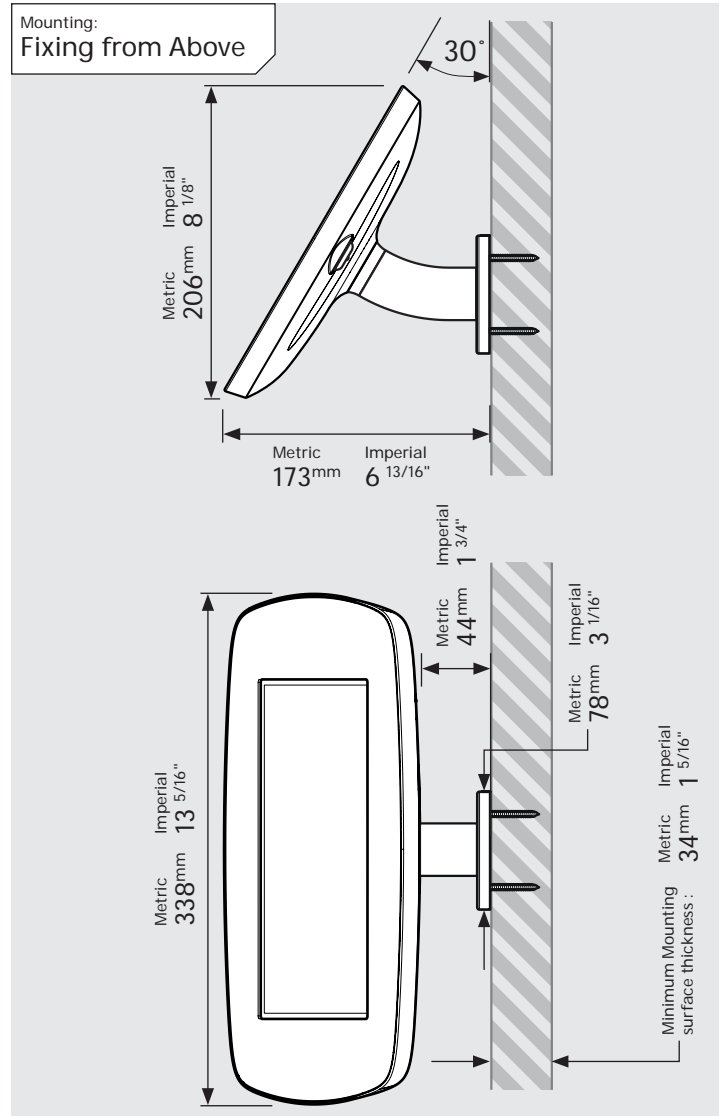

- iPad Pro 12.9" 1st Gen
- iPad Pro 12.9" 2nd Gen
- iPad Pro 12.9" 3rd Gen
- Microsoft Surface Pro 4
- Microsoft Surface Pro 5

PRODUCT DATA SHEET - BOUNCEPAD WALLMOUNT

Case:	Arm:	Mounting:	Packaged weight:	Colour:
Mini	Wallmount	Fixing from Below	1.66kg	White Black
		Fixing from Above		

Parts in the Box

PRODUCT DATA SHEET - BOUNCEPAD WALLMOUNT

bouncepad®

Case: Midi Arm: Wallmount Mounting: Fixing from Below
 Fixing from Above Packaged weight: 1.84kg Colour: White
 Black

PRODUCT DATA SHEET - BOUNCEPAD WALLMOUNT

Case:	Arm:	Mounting:	Packaged weight:	Colour:
Maxi	Wallmount	Fixing from Below	2.07kg	White Black
		Fixing from Above		

PRODUCT DATA SHEET - BOUNCEPAD WALLMOUNT

Case: Mega
Arm: Wallmount
Mounting: Fixing from Below
 Fixing from Above
Packaged weight: 2.46kg
Colour: White
 Black