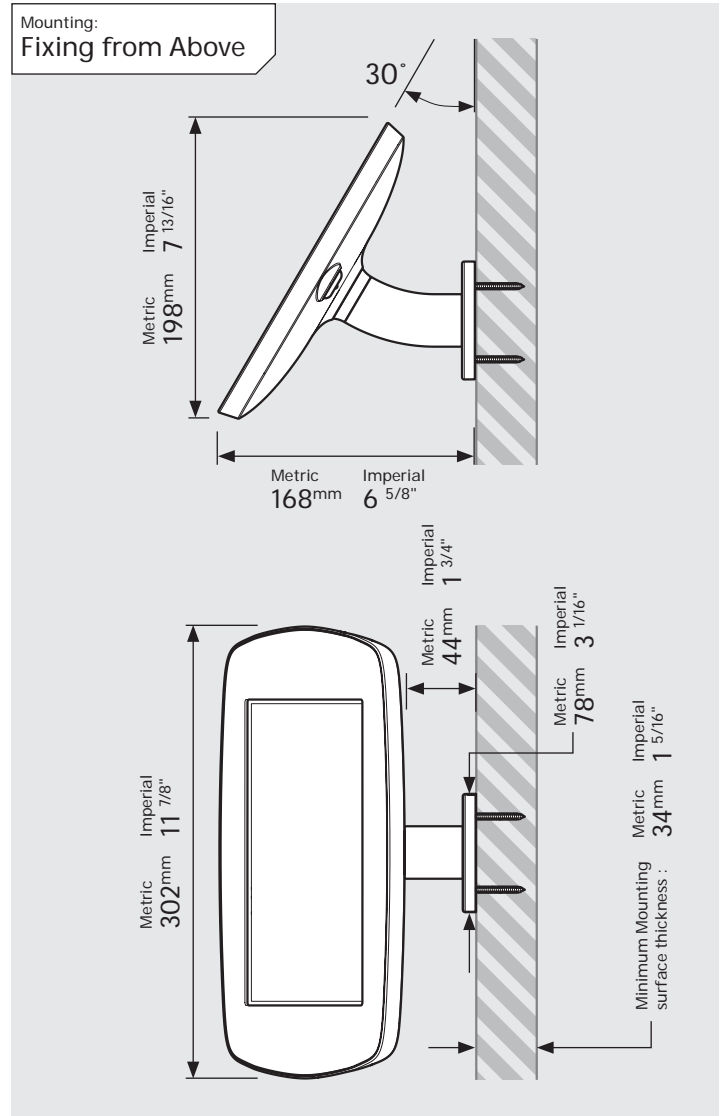

- iPad Pro 12.9" 1st Gen
- iPad Pro 12.9" 2nd Gen
- iPad Pro 12.9" 3rd Gen
- Microsoft Surface Pro 4
- Microsoft Surface Pro 5

PRODUCT DATA SHEET - BOUNCEPAD WALLMOUNT

Case:	Arm:	Mounting:	Packaged weight:	Colour:
Mini	Wallmount	Fixing from Below	1.66kg	White Black
		Fixing from Above		

Parts in the Box

PRODUCT DATA SHEET - BOUNCEPAD WALLMOUNT

bouncepad®

Case: Midi Arm: Wallmount Mounting: Fixing from Below
 Fixing from Above Packaged weight: 1.84kg Colour: White
 Black

PRODUCT DATA SHEET - BOUNCEPAD WALLMOUNT

Case:	Arm:	Mounting:	Packaged weight:	Colour:
Maxi	Wallmount	Fixing from Below	2.07kg	White Black
		Fixing from Above		

PRODUCT DATA SHEET - BOUNCEPAD WALLMOUNT

Case: Mega
Arm: Wallmount
Mounting: Fixing from Below
 Fixing from Above
Packaged weight: 2.46kg
Colour: White
 Black