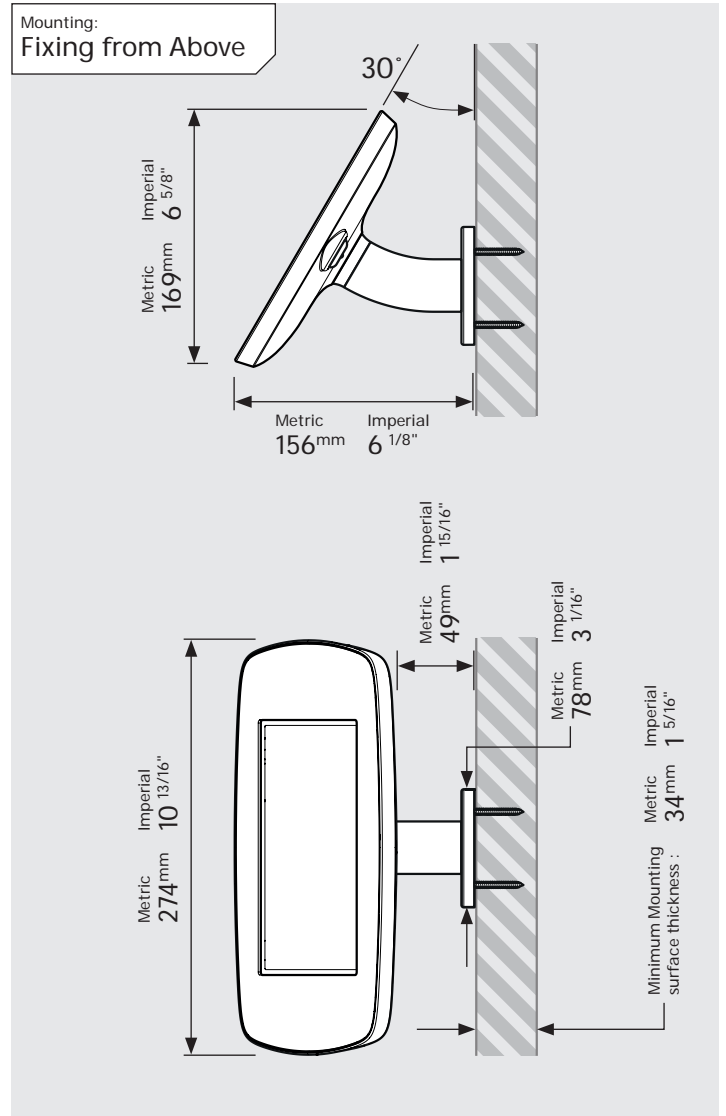

- iPad Pro 12.9" 1st Gen
- iPad Pro 12.9" 2nd Gen
- iPad Pro 12.9" 3rd Gen
- Microsoft Surface Pro 4
- Microsoft Surface Pro 5

PRODUCT DATA SHEET - BOUNCEPAD WALLMOUNT

Case:	Arm:	Mounting:	Packaged weight:	Colour:
Mini	Wallmount	Fixing from Below	1.66kg	White Black
		Fixing from Above		

Parts in the Box

PRODUCT DATA SHEET - BOUNCEPAD WALLMOUNT

bouncepad®

Case: Midi Arm: Wallmount Mounting: Fixing from Below
 Fixing from Above Packaged weight: 1.84kg Colour: White
 Black

PRODUCT DATA SHEET - BOUNCEPAD WALLMOUNT

Case:	Arm:	Mounting:	Packaged weight:	Colour:
Maxi	Wallmount	Fixing from Below	2.07kg	White Black
		Fixing from Above		

PRODUCT DATA SHEET - BOUNCEPAD WALLMOUNT

Case: Mega
Arm: Wallmount
Mounting: Fixing from Below
 Fixing from Above
Packaged weight: 2.46kg
Colour: White
 Black