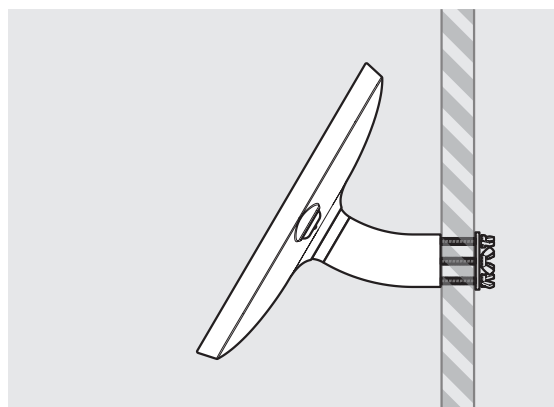

- iPad Pro 12.9" 1st Gen
- iPad Pro 12.9" 2nd Gen
- iPad Pro 12.9" 3rd Gen
- Microsoft Surface Pro 4
- Microsoft Surface Pro 5

PRODUCT DATA SHEET - BOUNCEPAD WALLMOUNT

Case:	Arm:	Mounting:	Packaged weight:	Colour:
Mini	Wallmount	Fixing from Below	1.66kg	White Black
		Fixing from Above		