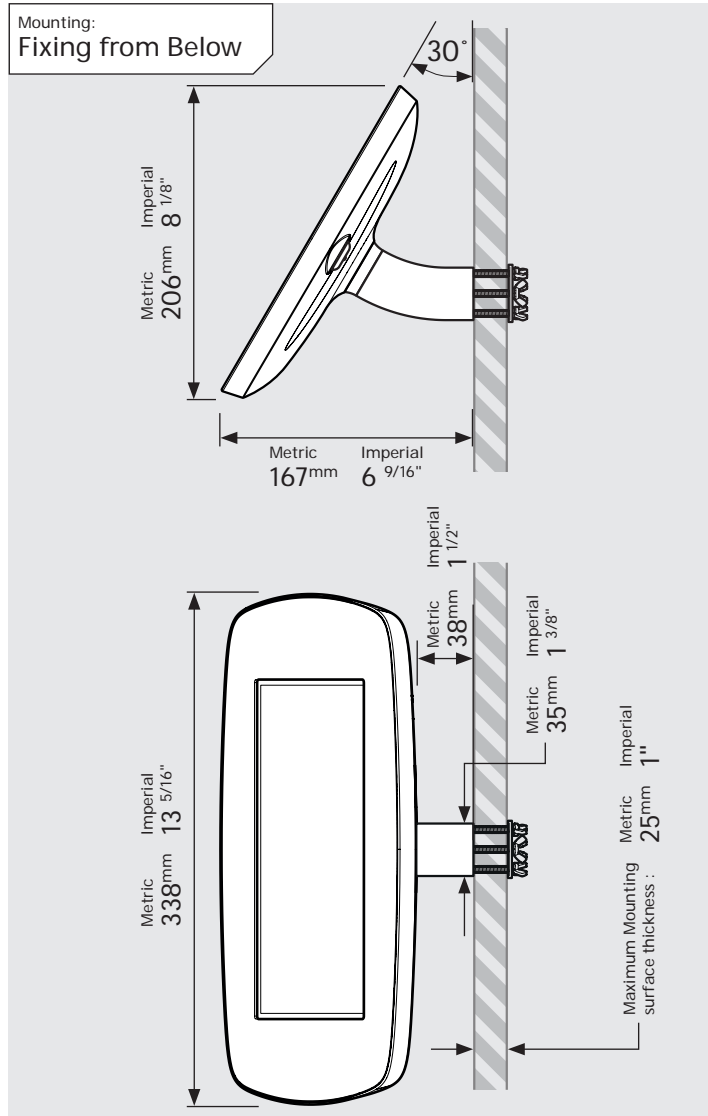

- iPad Pro 12.9" 1st Gen
- iPad Pro 12.9" 2nd Gen
- iPad Pro 12.9" 3rd Gen
- Microsoft Surface Pro 4
- Microsoft Surface Pro 5

PRODUCT DATA SHEET - BOUNCEPAD WALLMOUNT

Case:	Arm:	Mounting:	Packaged weight:	Colour:
Mini	Wallmount	Fixing from Below	1.66kg	White Black
		Fixing from Above		

PRODUCT DATA SHEET - BOUNCEPAD WALLMOUNT

bouncepad®

Case: Midi Arm: Wallmount Mounting: Fixing from Below
 Fixing from Above Packaged weight: 1.84kg Colour: White
 Black

PRODUCT DATA SHEET - BOUNCEPAD WALLMOUNT

bouncepad®

Case:	Arm:	Mounting:	Packaged weight:	Colour:
Maxi	Wallmount	Fixing from Below	2.07kg	White Black
		Fixing from Above		

PRODUCT DATA SHEET - BOUNCEPAD WALLMOUNT

Case: Mega
Arm: Wallmount
Mounting: Fixing from Below
 Fixing from Above
Packaged weight: 2.46kg
Colour: White
 Black