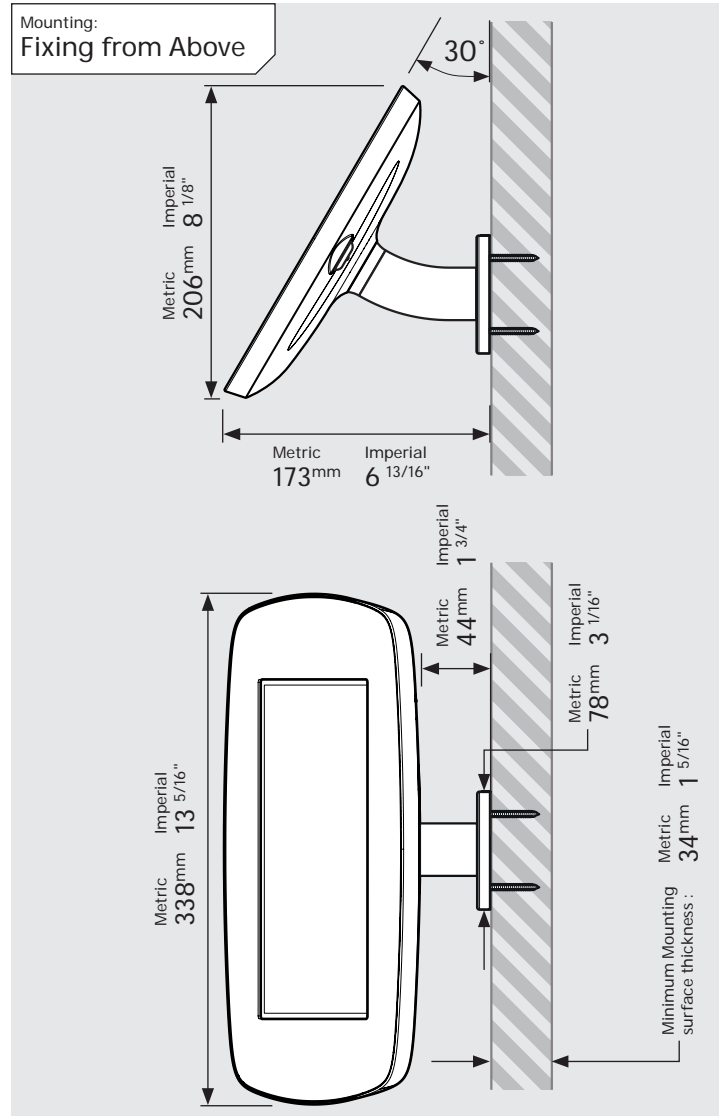

- iPad Pro 12.9" 1st Gen
- iPad Pro 12.9" 2nd Gen
- iPad Pro 12.9" 3rd Gen
- Microsoft Surface Pro 4
- Microsoft Surface Pro 5

PRODUCT DATA SHEET - BOUNCEPAD WALLMOUNT

Case:	Arm:	Mounting:	Packaged weight:	Colour:
Mini	Wallmount	Fixing from Below	1.66kg	White Black
		Fixing from Above		

PRODUCT DATA SHEET - BOUNCEPAD WALLMOUNT

bouncepad®

Case: Midi Arm: Wallmount Mounting: Fixing from Below
 Fixing from Above Packaged weight: 1.84kg Colour: White
 Black

PRODUCT DATA SHEET - BOUNCEPAD WALLMOUNT

bouncepad®

Case:	Arm:	Mounting:	Packaged weight:	Colour:
Maxi	Wallmount	Fixing from Below	2.07kg	White Black
		Fixing from Above		

PRODUCT DATA SHEET - BOUNCEPAD WALLMOUNT

Case: Mega
Arm: Wallmount
Mounting: Fixing from Below
 Fixing from Above
Packaged weight: 2.46kg
Colour: White
 Black