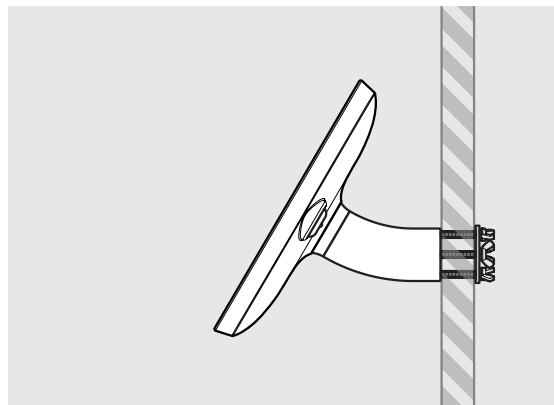

- iPad Pro 12.9" 1st Gen
- iPad Pro 12.9" 2nd Gen
- iPad Pro 12.9" 3rd Gen
- Microsoft Surface Pro 4
- Microsoft Surface Pro 5

PRODUCT DATA SHEET - BOUNCEPAD WALLMOUNT

Case:	Arm:	Mounting:	Packaged weight:	Colour:
Mini	Wallmount	Fixing from Below	1.66kg	White Black
		Fixing from Above		