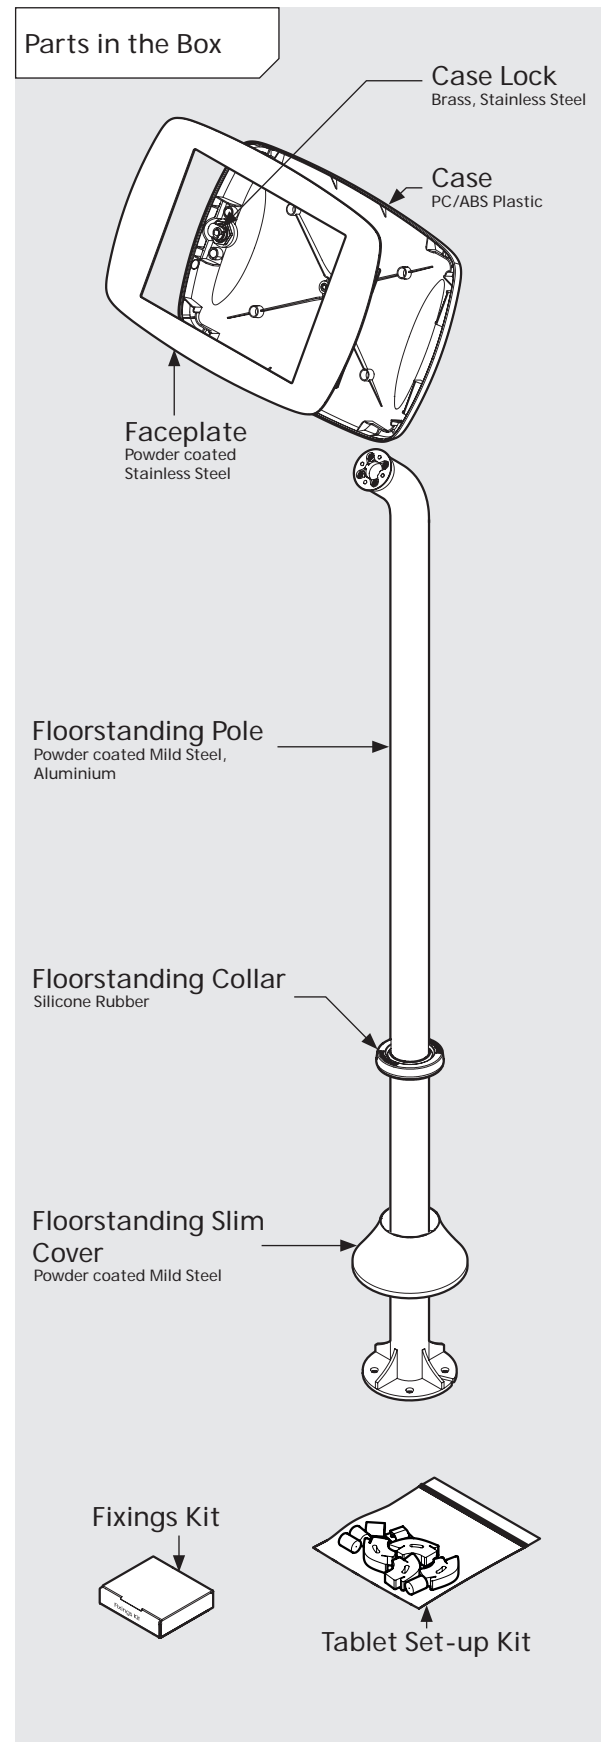

# PRODUCT DATA SHEET - BOUNCEPAD FLOORSTANDING SLIM

**bouncepad**<sup>®</sup>

<b>Case:</b>	<b>Arm:</b>	<b>Mounting:</b>	<b>Packaged weight:</b>	<b>Colour:</b>
Mini	Floorstanding Slim	Fixing from Above	6.91kg	White Black

## Parts in the Box

# PRODUCT DATA SHEET - BOUNCEPAD FLOORSTANDING SLIM

**bouncepad**<sup>®</sup>

<b>Case:</b>	<b>Arm:</b>	<b>Mounting:</b>	<b>Packaged weight:</b>	<b>Colour:</b>
Midi	Floorstanding Slim	Fixing from Above	7.09kg	White Black

# PRODUCT DATA SHEET - BOUNCEPAD FLOORSTANDING SLIM

**bouncepad**<sup>®</sup>

<b>Case:</b>	<b>Arm:</b>	<b>Mounting:</b>	<b>Packaged weight:</b>	<b>Colour:</b>
Maxi	Floorstanding Slim	Fixing from Above	7.32kg	White Black