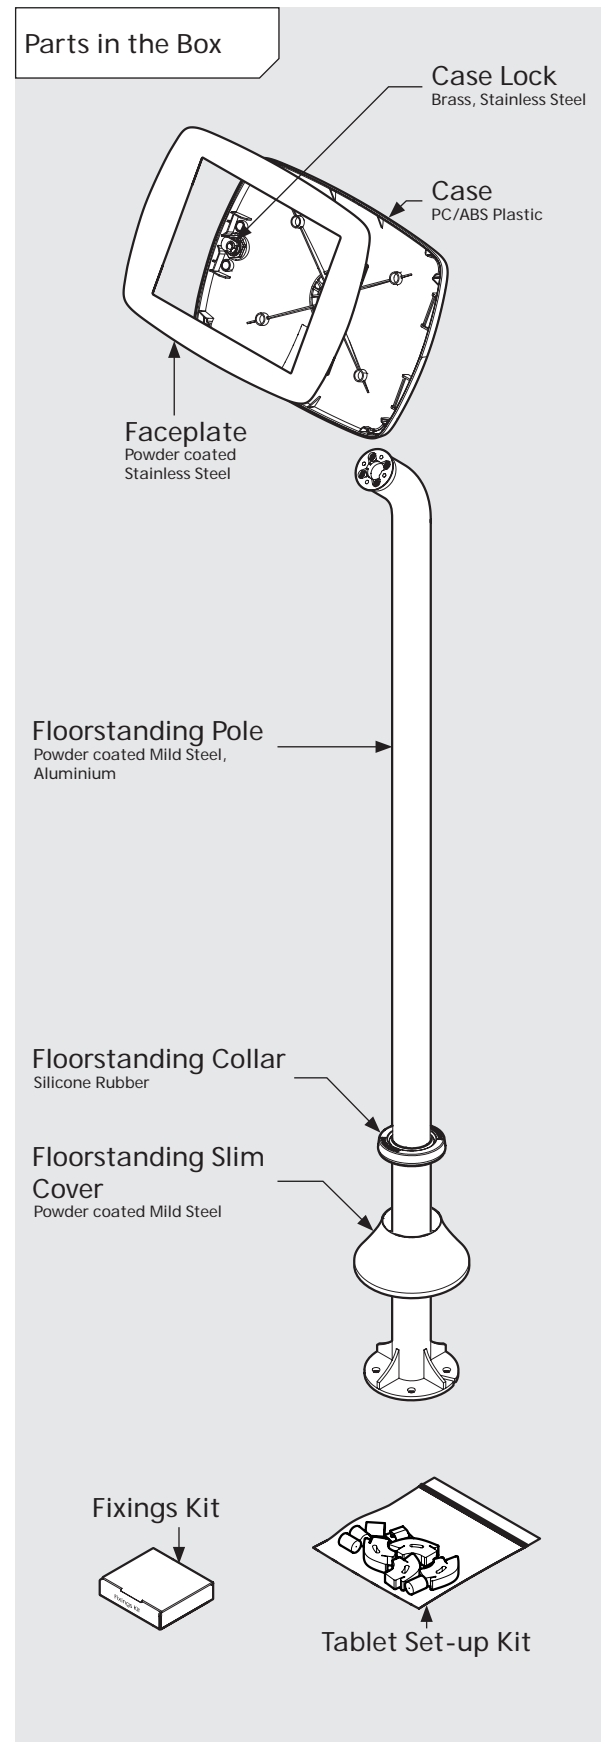

PRODUCT DATA SHEET - BOUNCEPAD FLOORSTANDING SLIM

bouncepad®

Case:	Arm:	Mounting:	Packaged weight:	Colour:
Midi	Floorstanding Slim	Fixing from Above	7.09kg	White Black