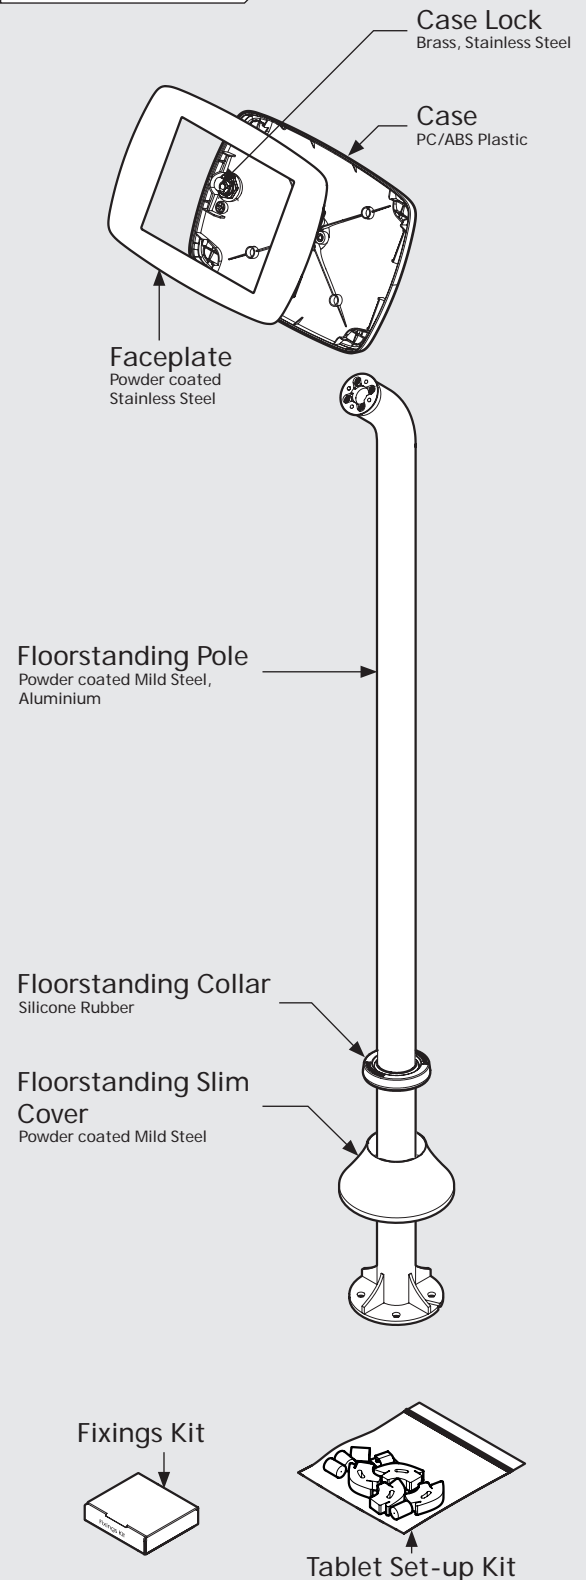

\* Cable is not included for the Surface Pro 4 or Surface Pro 5 Tablets.

# PRODUCT DATA SHEET - BOUNCEPAD FLOORSTANDING SLIM

**bouncepad**<sup>®</sup>

<b>Case:</b>	<b>Arm:</b>	<b>Mounting:</b>	<b>Packaged weight:</b>	<b>Colour:</b>
Mini	Floorstanding Slim	Fixing from Above	6.91kg	White Black

## Parts in the Box