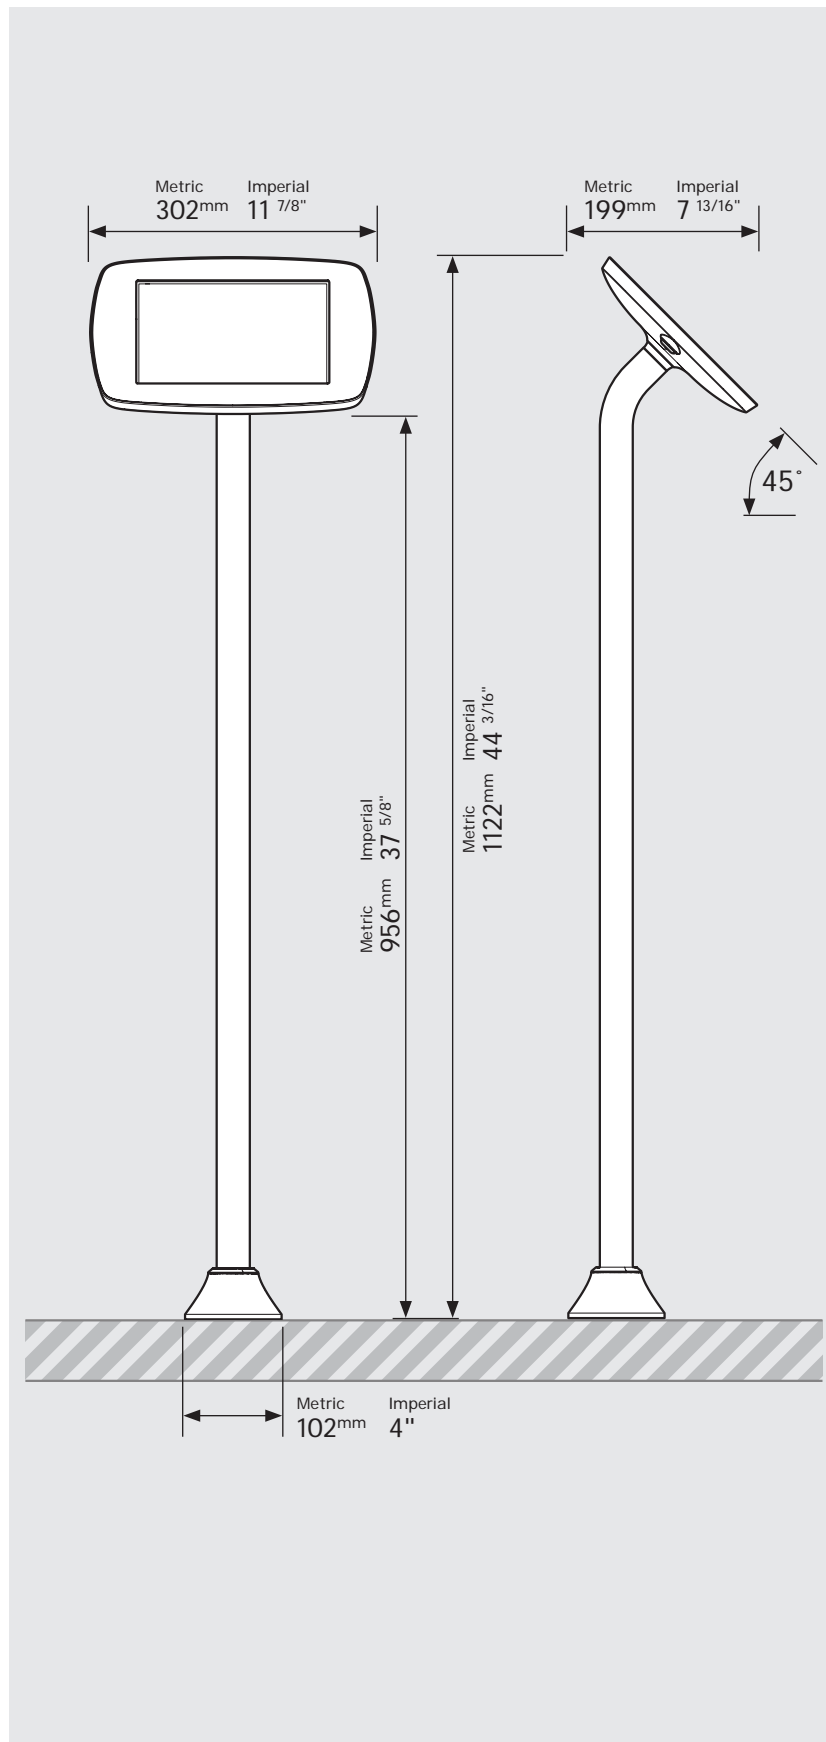

PRODUCT DATA SHEET - BOUNCEPAD FLOORSTANDING SLIM

bouncepad®

Case:	Arm:	Mounting:	Packaged weight:	Colour:
Midi	Floorstanding Slim	Fixing from Above	7.09kg	White Black