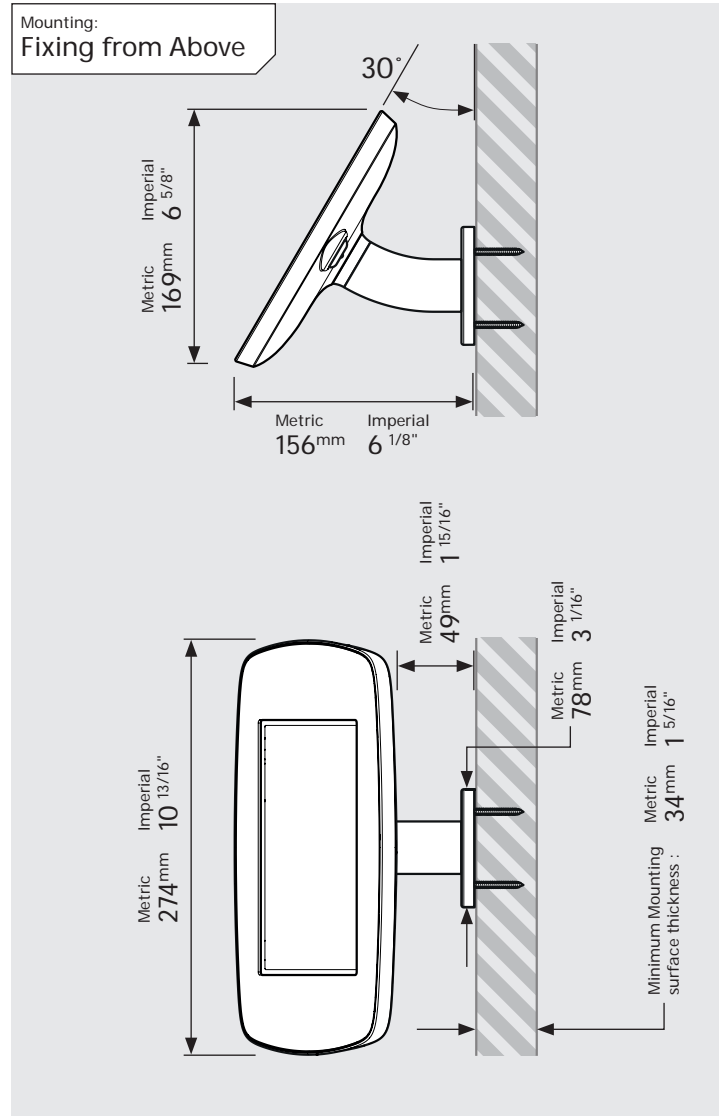

- iPad Pro 12.9" 1st Gen
- iPad Pro 12.9" 2nd Gen
- iPad Pro 12.9" 3rd Gen
- Microsoft Surface Pro 4
- Microsoft Surface Pro 5

PRODUCT DATA SHEET - BOUNCEPAD WALLMOUNT

Case:	Arm:	Mounting:	Packaged weight:	Colour:
Mini	Wallmount	Fixing from Below	1.66kg	White Black
		Fixing from Above		

Parts in the Box

PRODUCT DATA SHEET - BOUNCEPAD WALLMOUNT

bouncepad®

Case: Midi Arm: Wallmount Mounting: Fixing from Below
 Fixing from Above Packaged weight: 1.84kg Colour: White
 Black

PRODUCT DATA SHEET - BOUNCEPAD WALLMOUNT