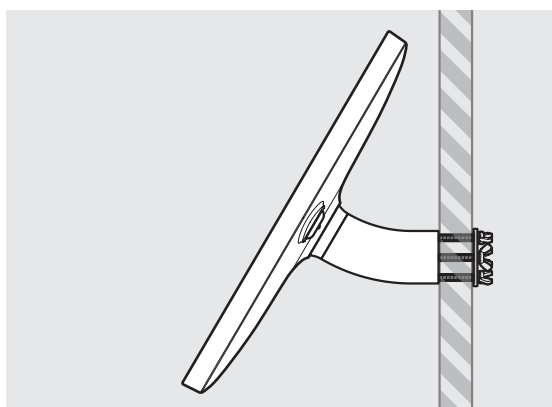

Mega Case supported devices:

- iPad Pro 12.9" 1st Gen
- iPad Pro 12.9" 2nd Gen
- iPad Pro 12.9" 3rd Gen
- Microsoft Surface Pro 4
- Microsoft Surface Pro 5