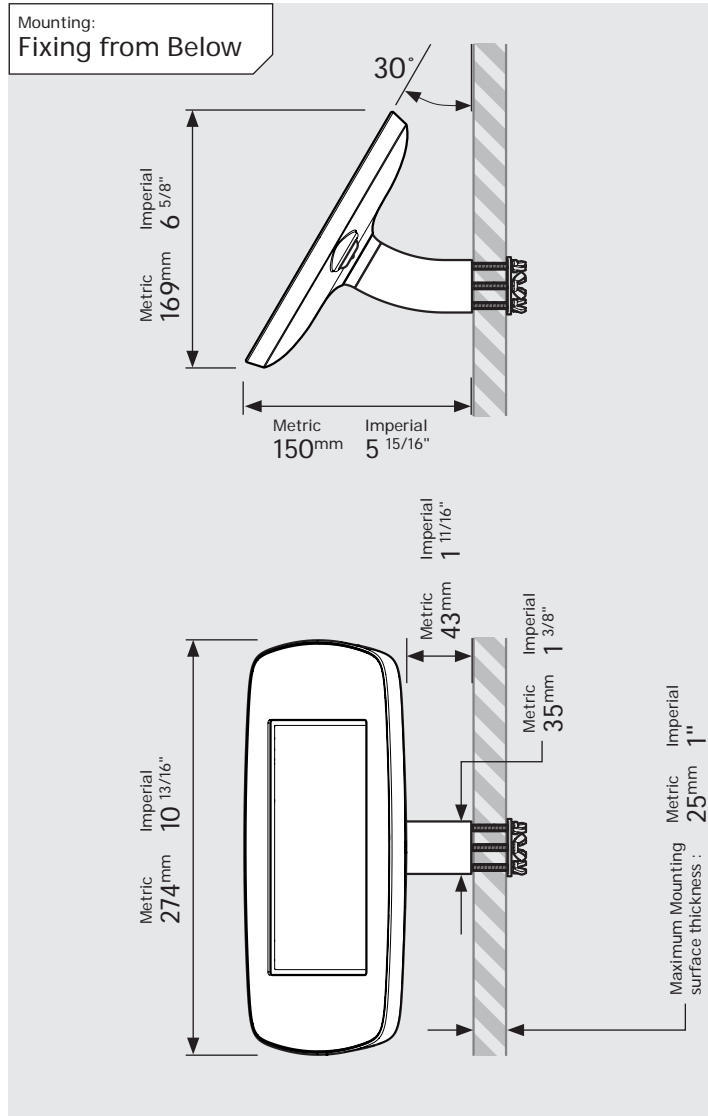

- iPad Pro 12.9" 1st Gen
- iPad Pro 12.9" 2nd Gen
- iPad Pro 12.9" 3rd Gen
- Microsoft Surface Pro 4
- Microsoft Surface Pro 5

PRODUCT DATA SHEET - BOUNCEPAD WALLMOUNT

Case:	Arm:	Mounting:	Packaged weight:	Colour:
Mini	Wallmount	Fixing from Below	1.66kg	White Black
		Fixing from Above		

Parts in the Box

PRODUCT DATA SHEET - BOUNCEPAD WALLMOUNT

bouncepad®

Case: Midi Arm: Wallmount Mounting: Fixing from Below
 Fixing from Above Packaged weight: 1.84kg Colour: White
 Black

PRODUCT DATA SHEET - BOUNCEPAD WALLMOUNT