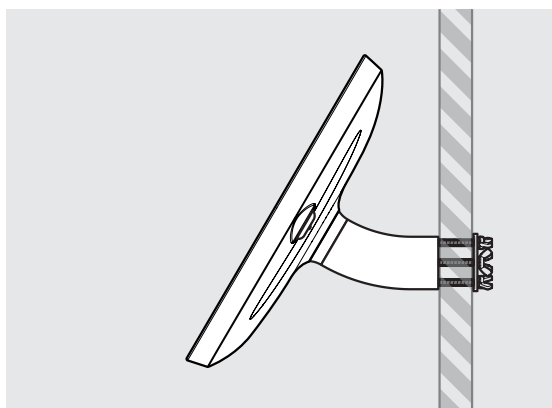

Maxi Case supported devices:

- iPad Pro 10.5
- iPad Pro 11.0
- iPad Air (2019)
- Samsung Tab A6 10.1
- Samsung Tab A 10.1
- Samsung Tab A 10.5
- Samsung Tab 4 10.1
- Microsoft Surface Go