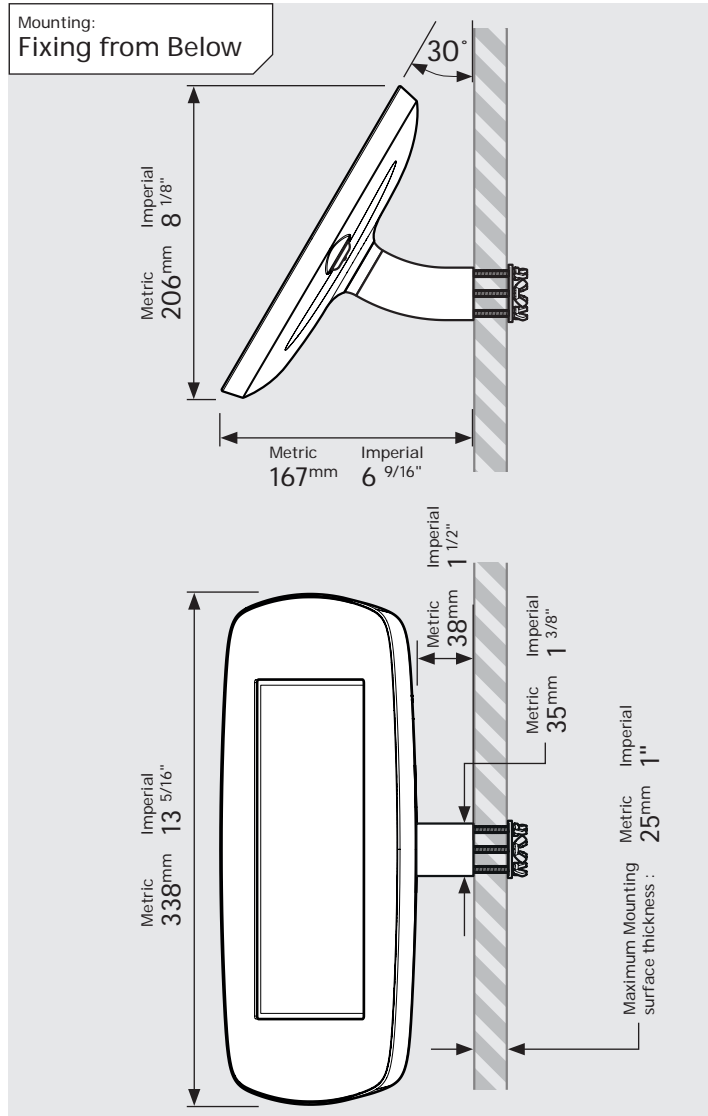

- iPad Pro 12.9" 1st Gen
- iPad Pro 12.9" 2nd Gen
- iPad Pro 12.9" 3rd Gen
- Microsoft Surface Pro 4
- Microsoft Surface Pro 5

PRODUCT DATA SHEET - BOUNCEPAD WALLMOUNT

Case:	Arm:	Mounting:	Packaged weight:	Colour:
Mini	Wallmount	Fixing from Below	1.66kg	White Black
		Fixing from Above		

Parts in the Box

PRODUCT DATA SHEET - BOUNCEPAD WALLMOUNT

bouncepad®

Case: Midi Arm: Wallmount Mounting: Fixing from Below
 Fixing from Above Packaged weight: 1.84kg Colour: White
 Black

PRODUCT DATA SHEET - BOUNCEPAD WALLMOUNT

bouncepad®

Case:	Arm:	Mounting:	Packaged weight:	Colour:
Maxi	Wallmount	Fixing from Below	2.07kg	White Black
		Fixing from Above		

PRODUCT DATA SHEET - BOUNCEPAD WALLMOUNT

Case: Mega
Arm: Wallmount
Mounting: Fixing from Below
 Fixing from Above
Packaged weight: 2.46kg
Colour: White
 Black