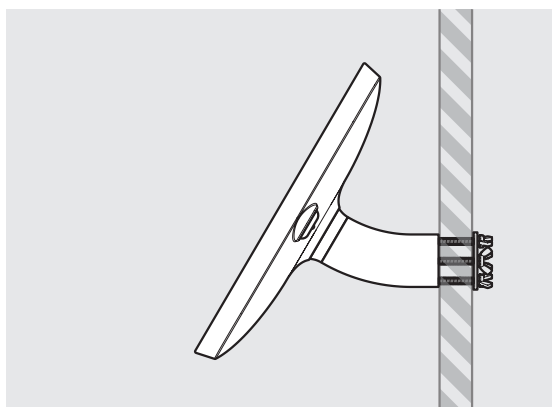

Midi Case supported devices:

- iPad 6th Gen
- iPad 5th Gen
- iPad 4th Gen
- iPad 3rd Gen
- iPad Pro 9.7
- iPad Air 1
- iPad Air 2
- Samsung Tab S2 9.7
- Samsung Tab S3 9.7
- Samsung Tab A 9.7