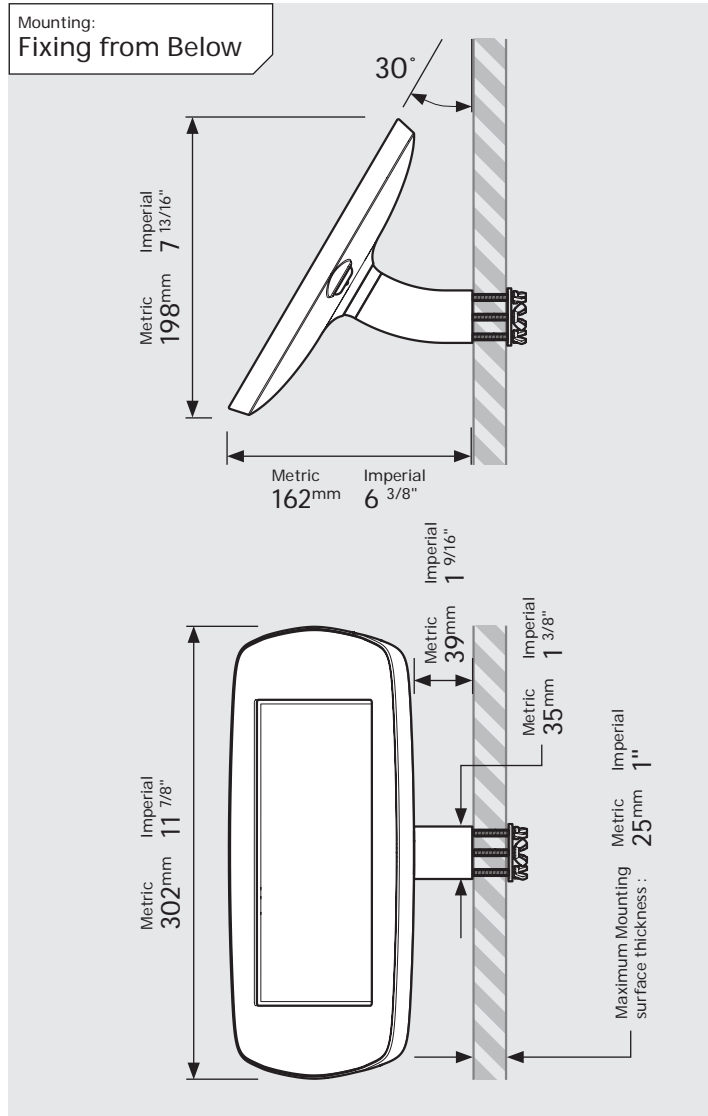

- iPad Pro 12.9" 1st Gen
- iPad Pro 12.9" 2nd Gen
- iPad Pro 12.9" 3rd Gen
- Microsoft Surface Pro 4
- Microsoft Surface Pro 5

PRODUCT DATA SHEET - BOUNCEPAD WALLMOUNT

Case:	Arm:	Mounting:	Packaged weight:	Colour:
Mini	Wallmount	Fixing from Below	1.66kg	White Black
		Fixing from Above		

Parts in the Box

PRODUCT DATA SHEET - BOUNCEPAD WALLMOUNT

bouncepad®

Case: Midi Arm: Wallmount Mounting: Fixing from Below
 Fixing from Above Packaged weight: 1.84kg Colour: White
 Black

PRODUCT DATA SHEET - BOUNCEPAD WALLMOUNT