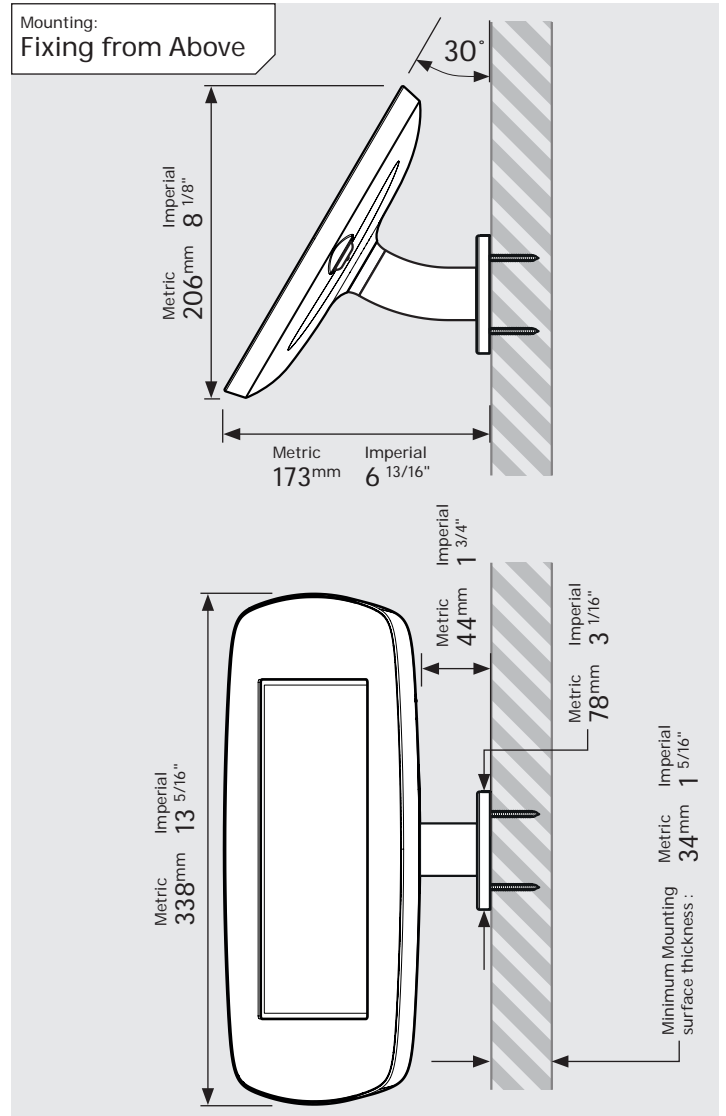

- iPad Pro 12.9" 1st Gen
- iPad Pro 12.9" 2nd Gen
- iPad Pro 12.9" 3rd Gen
- Microsoft Surface Pro 4
- Microsoft Surface Pro 5

PRODUCT DATA SHEET - BOUNCEPAD WALLMOUNT

Case:	Arm:	Mounting:	Packaged weight:	Colour:
Mini	Wallmount	Fixing from Below	1.66kg	White Black
		Fixing from Above		

Parts in the Box

PRODUCT DATA SHEET - BOUNCEPAD WALLMOUNT

bouncepad®

Case: Midi Arm: Wallmount Mounting: Fixing from Below
 Fixing from Above Packaged weight: 1.84kg Colour: White
 Black

PRODUCT DATA SHEET - BOUNCEPAD WALLMOUNT

bouncepad®

Case:	Arm:	Mounting:	Packaged weight:	Colour:
Maxi	Wallmount	Fixing from Below	2.07kg	White Black
		Fixing from Above		

PRODUCT DATA SHEET - BOUNCEPAD WALLMOUNT

Case: Mega
Arm: Wallmount
Mounting: Fixing from Below
 Fixing from Above
Packaged weight: 2.46kg
Colour: White
 Black