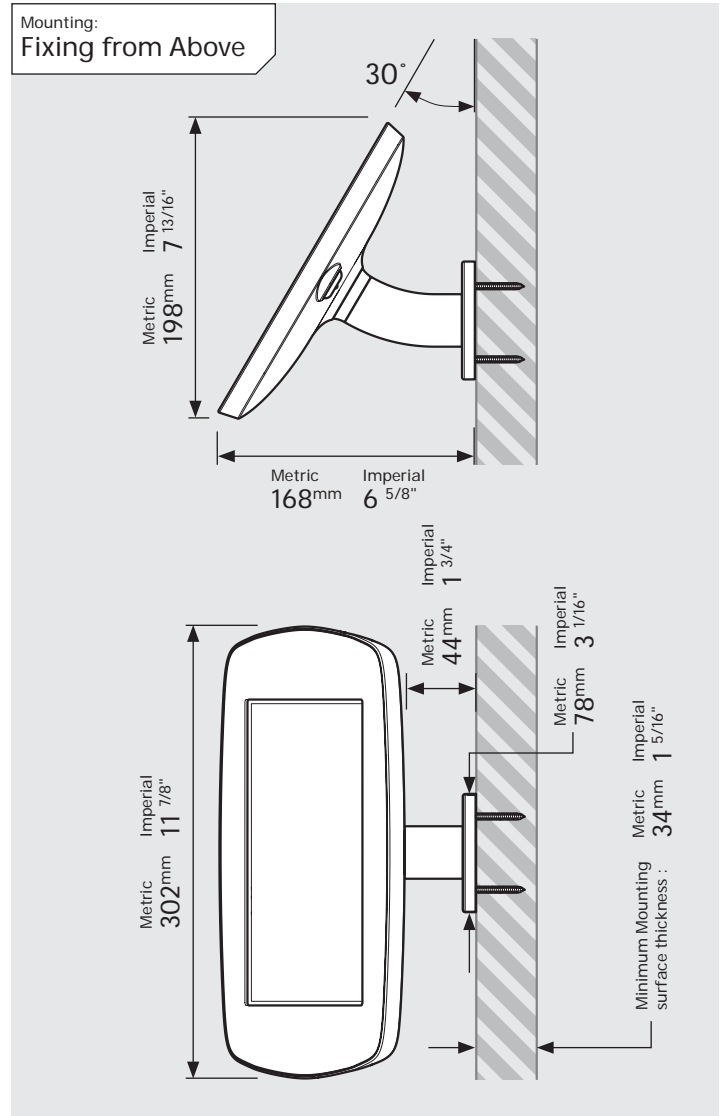

- iPad Pro 12.9" 1st Gen
- iPad Pro 12.9" 2nd Gen
- iPad Pro 12.9" 3rd Gen
- Microsoft Surface Pro 4
- Microsoft Surface Pro 5

PRODUCT DATA SHEET - BOUNCEPAD WALLMOUNT

Case:	Arm:	Mounting:	Packaged weight:	Colour:
Mini	Wallmount	Fixing from Below	1.66kg	White Black
		Fixing from Above		

Parts in the Box

PRODUCT DATA SHEET - BOUNCEPAD WALLMOUNT

bouncepad®

Case: Midi Arm: Wallmount Mounting: Fixing from Below
 Fixing from Above Packaged weight: 1.84kg Colour: White
 Black

PRODUCT DATA SHEET - BOUNCEPAD WALLMOUNT