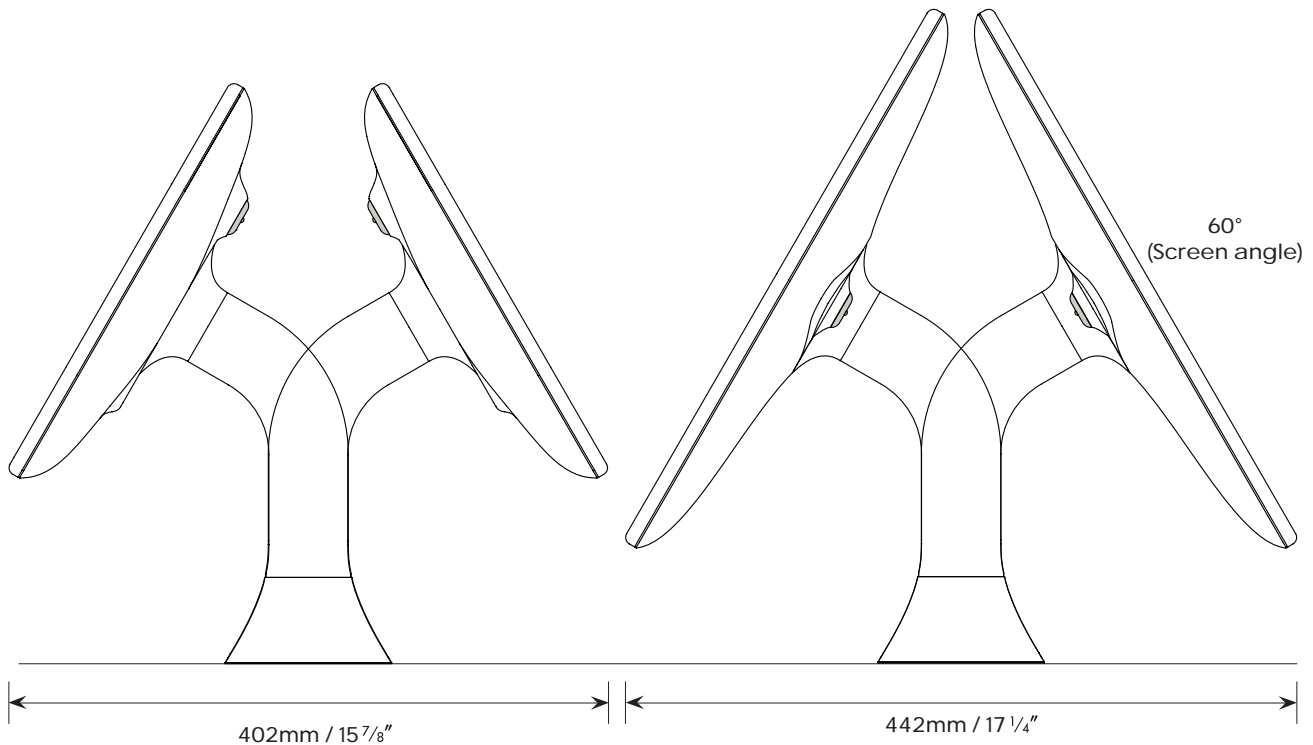

Data sheet : Bouncepad Sumo

The toughest Bouncepad in our range has been designed to stand its ground in busy restaurants, malls, children's play areas and airports – allowing you to use tablets in challenging environments without resorting to clunky, ruggedized kit.

Rotate - Landscape

Rotate - Portrait

Data sheet : Bouncepad Sumo

Mount from below surface
Not suitable for surfaces thicker than 23 mm / 15/16"

Mount from above surface
Suitable for all thicknesses.

Materials

Tablet case	PC/ABS
Faceplate	Stainless Steel (Powdercoated)
Mounting arm	Steel

Configuration Options

Colour	White
Feature access	Exposed home button & Exposed front camera / Covered home button & Covered front camera
Cable	Not provided