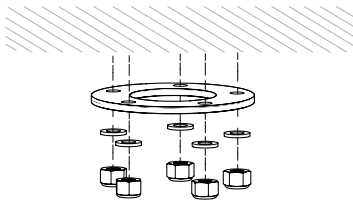

Rotate - Landscape

Rotate - Portrait

Data sheet : Bouncepad Sumo

Mount from below surface
Not suitable for surfaces thicker than 23 mm / 15/16"

Mount from above surface
Suitable for all thicknesses.

Materials

Tablet case	PC/ABS
Faceplate	Stainless Steel (Powdercoated)
Mounting arm	Steel

Configuration Options

Colour	White
Feature access	Exposed home button & Exposed front camera / Covered home button & Covered front camera
Cable	Not provided