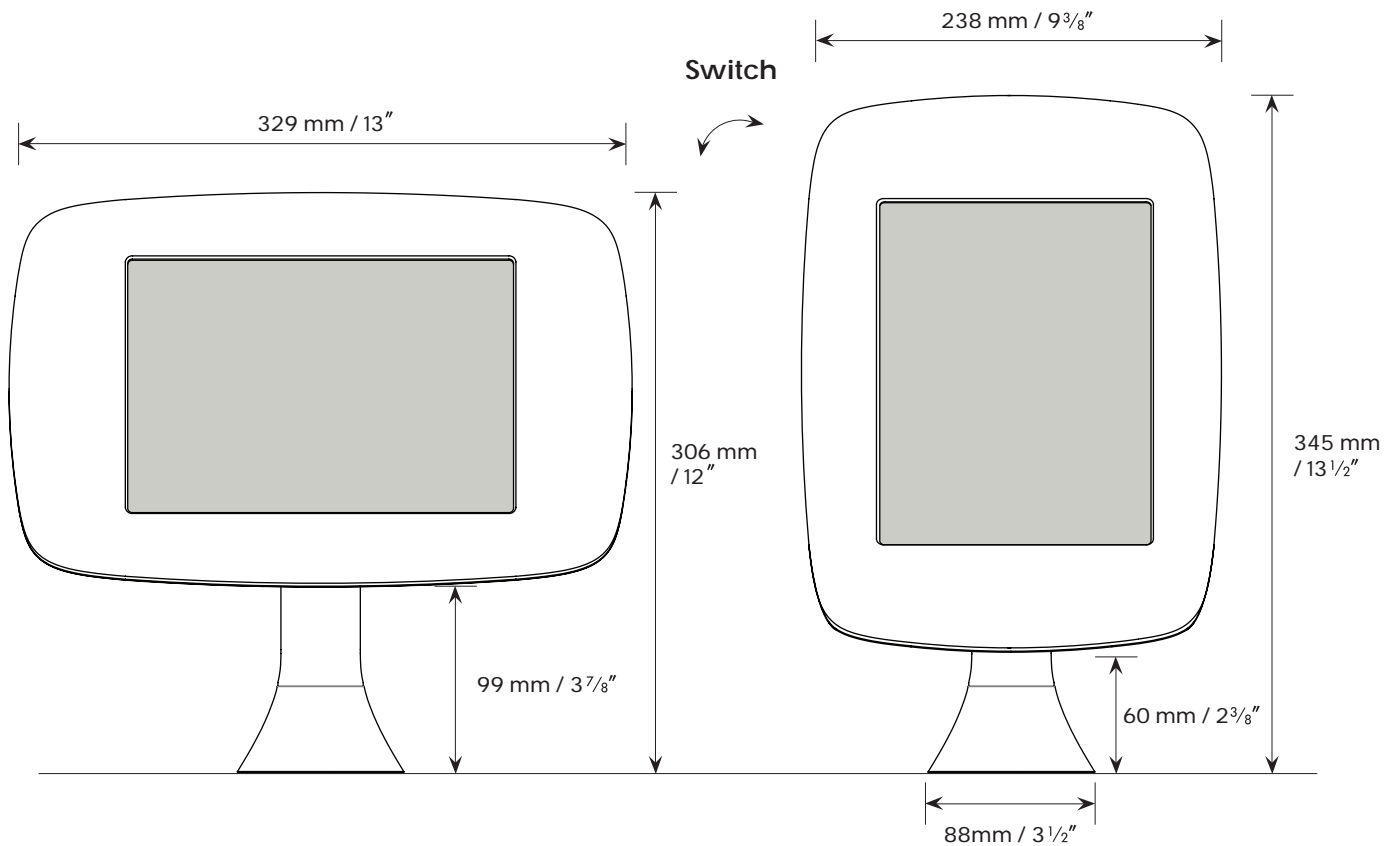

Data sheet : Bouncepad Sumo

The toughest Bouncepad in our range has been designed to stand its ground in busy restaurants, malls, children's play areas and airports – allowing you to use tablets in challenging environments without resorting to clunky, ruggedized kit.

Rotate - Landscape

Rotate - Portrait

Data sheet : Bouncepad Sumo

Mount from below surface
Not suitable for surfaces thicker than 23 mm / 15/16"

Mount from above surface
Suitable for all thicknesses.

Materials

Tablet case	PC/ABS
Faceplate	Stainless Steel (Powdercoated)
Mounting arm	Steel

Configuration Options

Colour	White
Feature access	Exposed home button & Exposed front camera / Covered home button & Covered front camera
Cable	Not provided