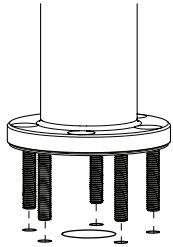

Rotate - Landscape

Rotate - Portrait

Data sheet : Bouncepad Sumo

Mount from below surface
Not suitable for surfaces thicker than 23 mm / 15/16"

Mount from above surface
Suitable for all thicknesses.

Materials

Tablet case	PC/ABS
Faceplate	Stainless Steel (Powdercoated)
Mounting arm	Steel

Configuration Options

Colour	White
Feature access	Exposed home button & Exposed front camera / Covered home button & Covered front camera
Cable	Not provided