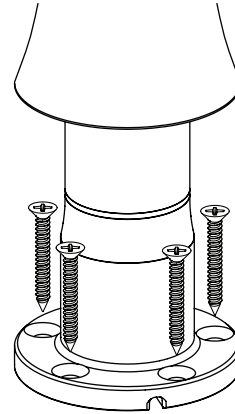

Rotate - Landscape

Rotate - Portrait

Data sheet : Bouncepad Sumo

Mount from below surface
Not suitable for surfaces thicker than 23 mm / 15/16"

Mount from above surface
Suitable for all thicknesses.

Materials

Tablet case	PC/ABS
Faceplate	Stainless Steel (Powdercoated)
Mounting arm	Steel

Configuration Options

Colour	White
Feature access	Exposed home button & Exposed front camera / Covered home button & Covered front camera
Cable	Not provided