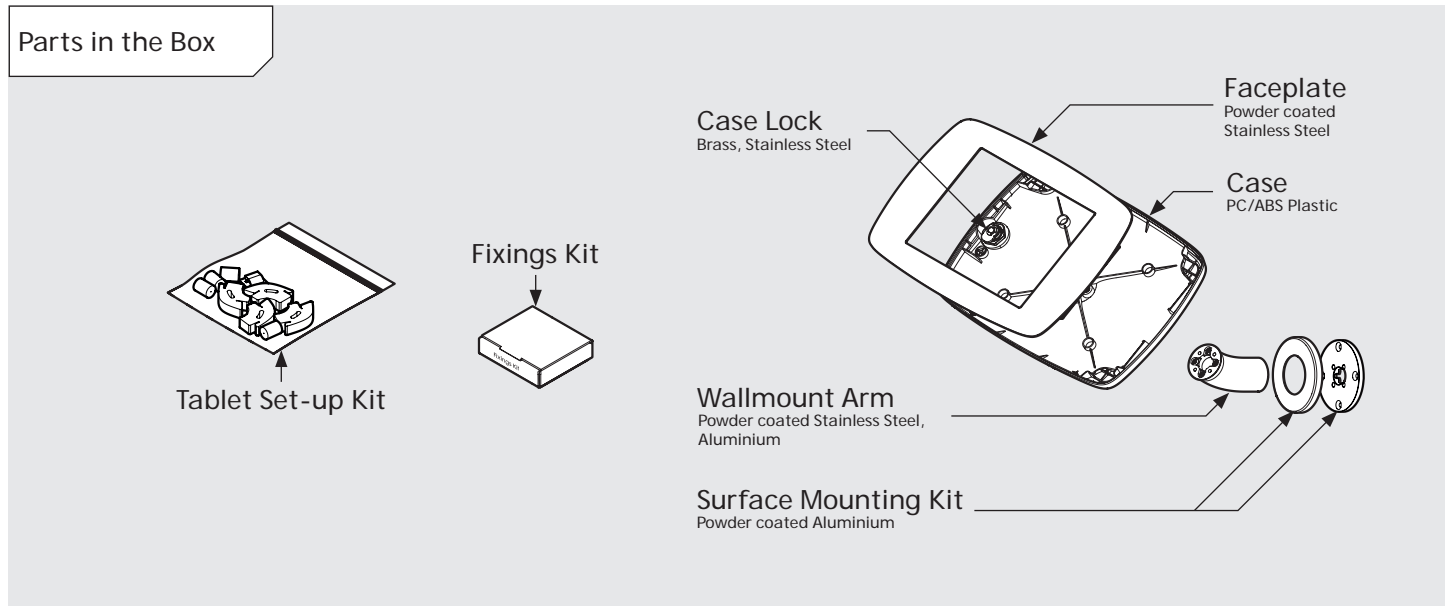

# PRODUCT DATA SHEET - BOUNCEPAD WALLMOUNT

**bouncepad**<sup>®</sup>

Case: Mini    Arm: Wallmount    Mounting: Fixing from Below  
 Fixing from Above    Packaged weight: 1.66kg    Colour: White  
 Black