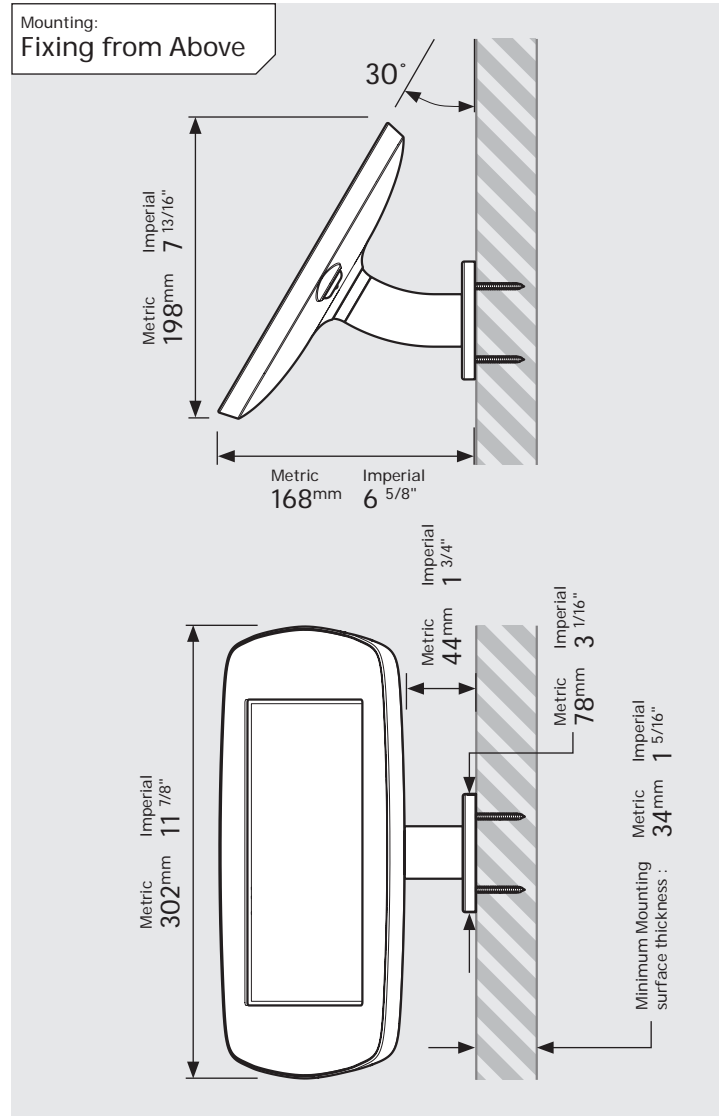

# PRODUCT DATA SHEET - BOUNCEPAD WALLMOUNT

**bouncepad**<sup>®</sup>

Case: Mini    Arm: Wallmount    Mounting: Fixing from Below  
 Fixing from Above    Packaged weight: 1.66kg    Colour: White  
 Black

# PRODUCT DATA SHEET - BOUNCEPAD WALLMOUNT

**bouncepad®**

Case: Midi    Arm: Wallmount    Mounting: Fixing from Below  
 Fixing from Above    Packaged weight: 1.84kg    Colour: White  
 Black