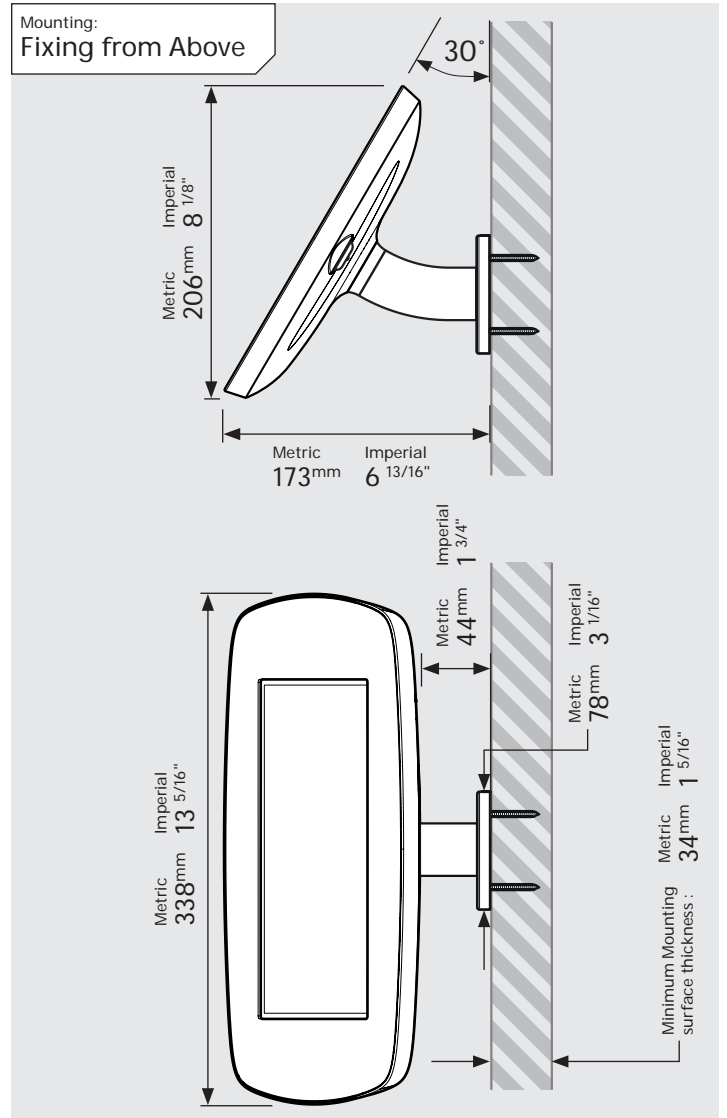

# PRODUCT DATA SHEET - BOUNCEPAD WALLMOUNT

**bouncepad**<sup>®</sup>

Case: Mini    Arm: Wallmount    Mounting: Fixing from Below  
 Fixing from Above    Packaged weight: 1.66kg    Colour: White  
 Black

# PRODUCT DATA SHEET - BOUNCEPAD WALLMOUNT

**bouncepad®**

Case: Midi    Arm: Wallmount    Mounting: Fixing from Below  
 Fixing from Above    Packaged weight: 1.84kg    Colour: White  
 Black

# PRODUCT DATA SHEET - BOUNCEPAD WALLMOUNT

<b>Case:</b>	<b>Arm:</b>	<b>Mounting:</b>	<b>Packaged weight:</b>	<b>Colour:</b>
Maxi	Wallmount	Fixing from <b>Below</b>	2.07kg	White Black
		Fixing from <b>Above</b>		