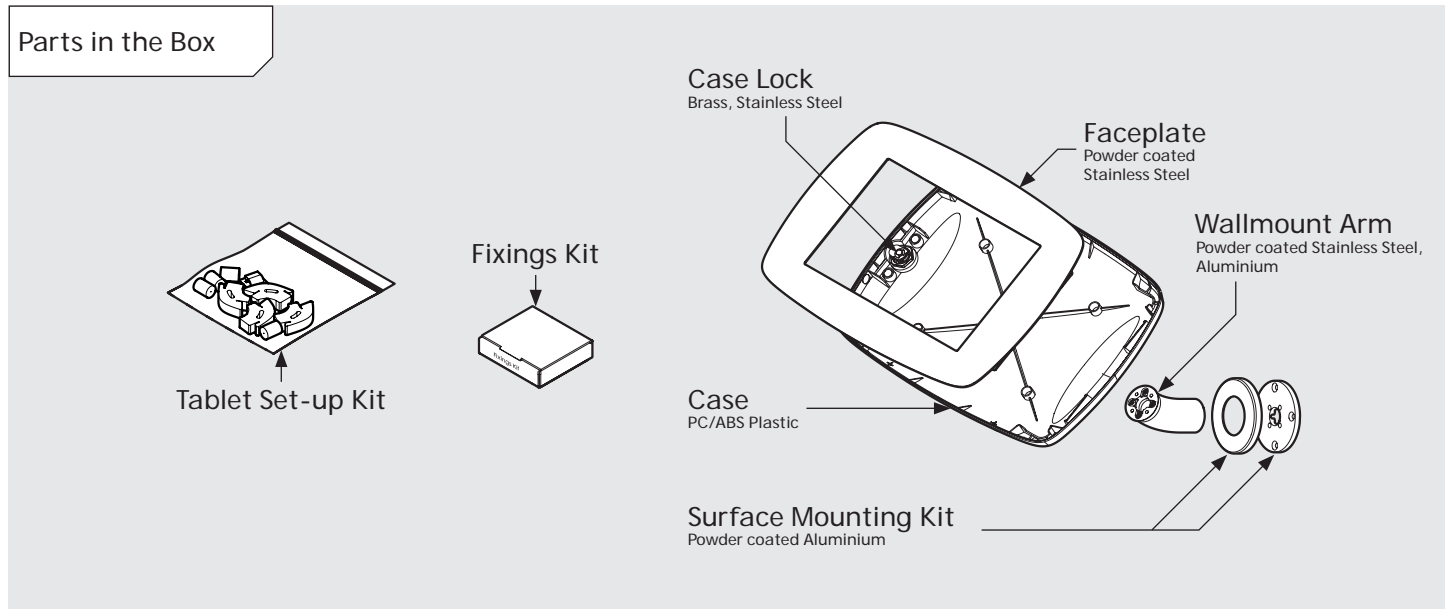

PRODUCT DATA SHEET - BOUNCEPAD WALLMOUNT

Case:	Arm:	Mounting:	Packaged weight:	Colour:
Maxi	Wallmount	Fixing from Below	2.07kg	White Black
		Fixing from Above