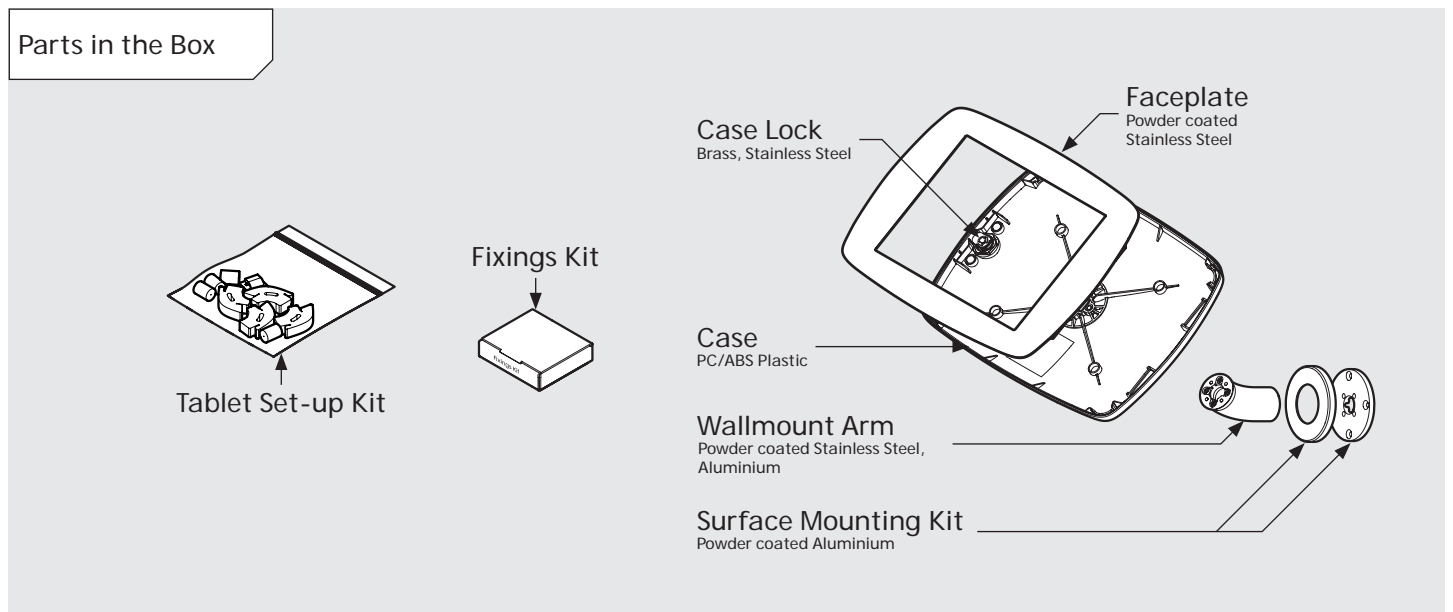

PRODUCT DATA SHEET - BOUNCEPAD WALLMOUNT

bouncepad®

Case: Midi   Arm: Wallmount   Mounting: Fixing from Below
Fixing from Above   Packaged weight: 1.84kg   Colour: White
Black