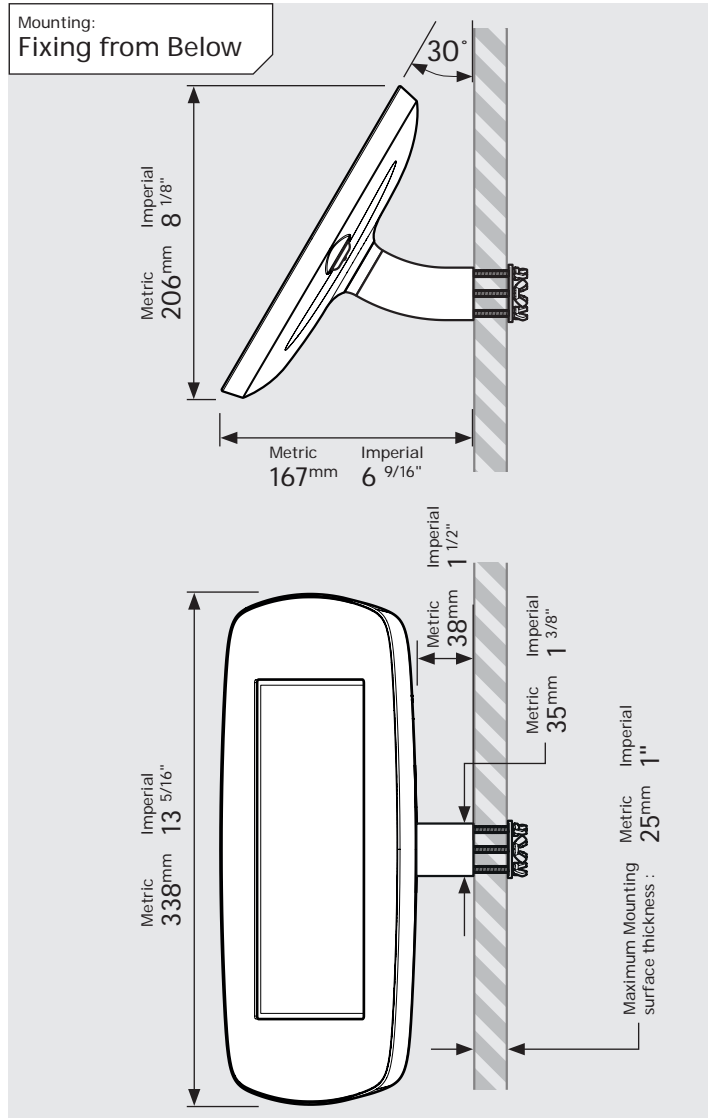

# PRODUCT DATA SHEET - BOUNCEPAD WALLMOUNT

**bouncepad**<sup>®</sup>

Case: Mini    Arm: Wallmount    Mounting: Fixing from Below  
 Fixing from Above    Packaged weight: 1.66kg    Colour: White  
 Black

# PRODUCT DATA SHEET - BOUNCEPAD WALLMOUNT

**bouncepad®**

Case: Midi    Arm: Wallmount    Mounting: Fixing from Below  
 Fixing from Above    Packaged weight: 1.84kg    Colour: White  
 Black

# PRODUCT DATA SHEET - BOUNCEPAD WALLMOUNT

<b>Case:</b>	<b>Arm:</b>	<b>Mounting:</b>	<b>Packaged weight:</b>	<b>Colour:</b>
Maxi	Wallmount	Fixing from <b>Below</b>	2.07kg	White Black
		Fixing from <b>Above</b>		