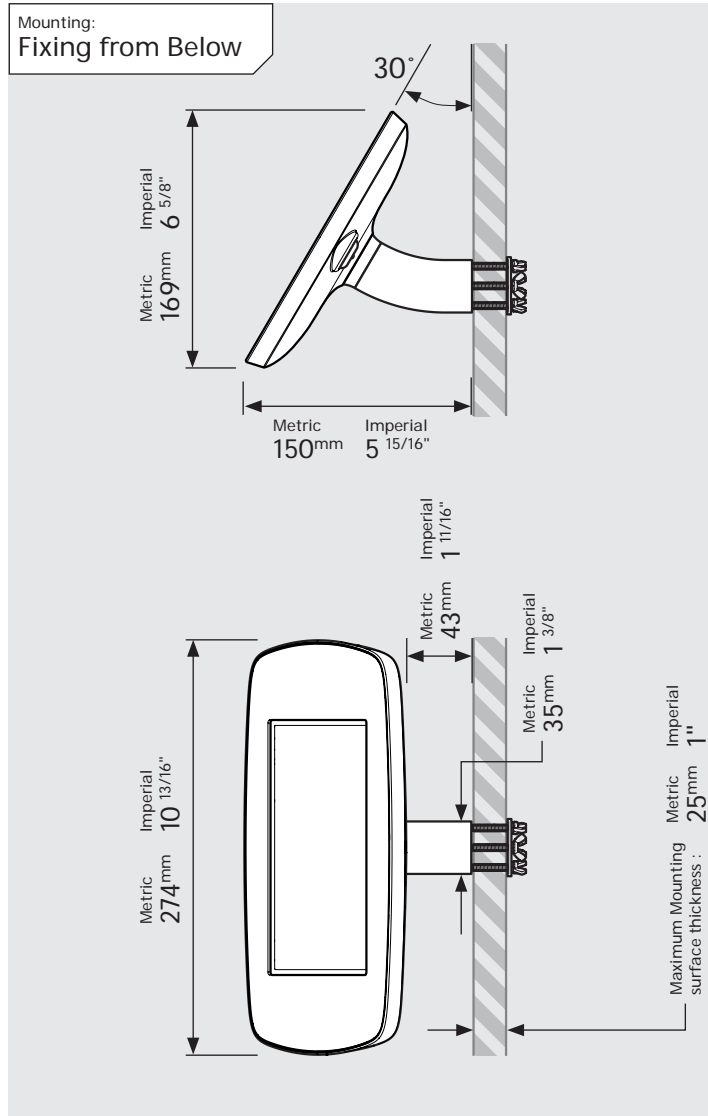

# PRODUCT DATA SHEET - BOUNCEPAD WALLMOUNT

**bouncepad**<sup>®</sup>

Case: Mini    Arm: Wallmount    Mounting: Fixing from Below  
 Fixing from Above    Packaged weight: 1.66kg    Colour: White  
 Black