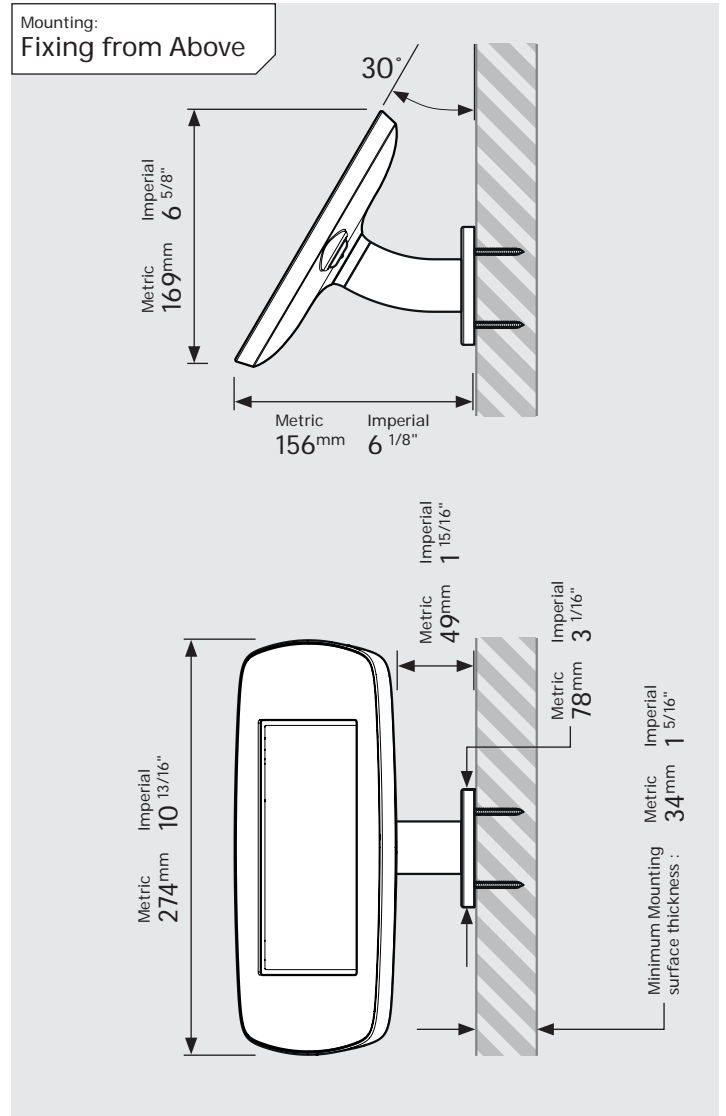

# PRODUCT DATA SHEET - BOUNCEPAD WALLMOUNT

**bouncepad**<sup>®</sup>

Case: Mini    Arm: Wallmount    Mounting: Fixing from Below  
 Fixing from Above    Packaged weight: 1.66kg    Colour: White  
 Black