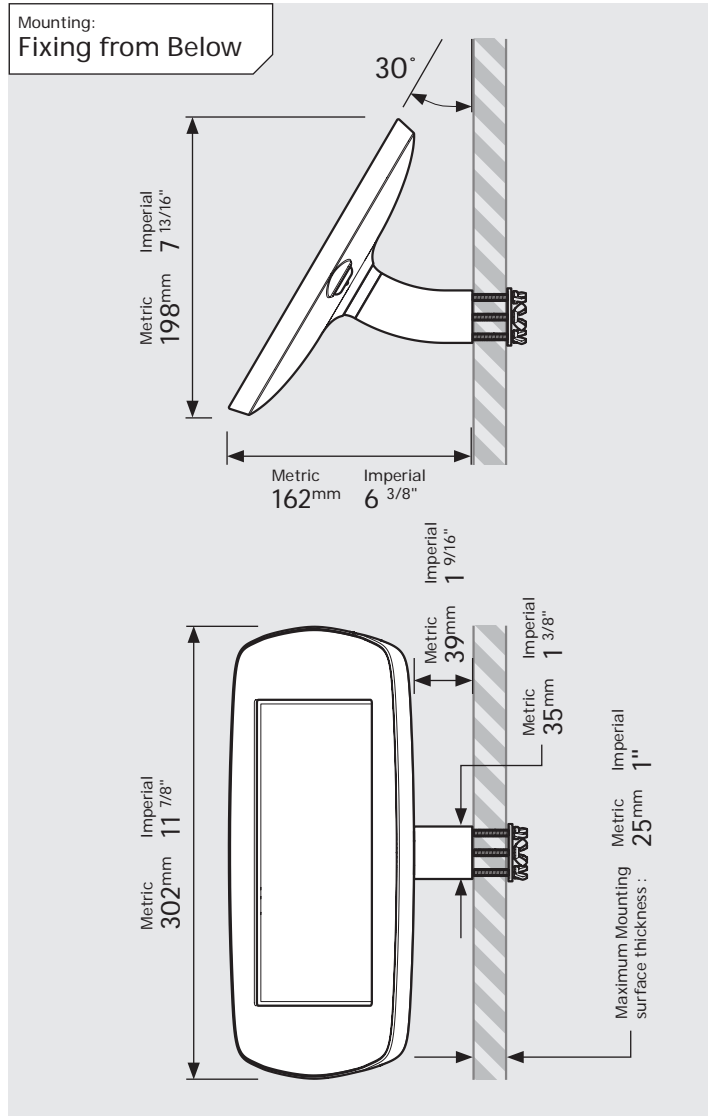

PRODUCT DATA SHEET - BOUNCEPAD WALLMOUNT

bouncepad®

Case: Midi   Arm: Wallmount   Mounting: Fixing from Below
Fixing from Above   Packaged weight: 1.84kg   Colour: White
Black