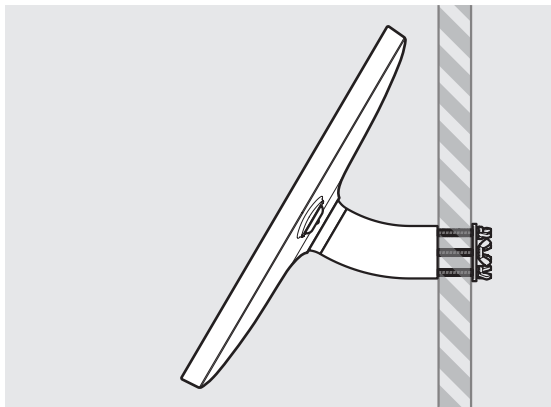

Mega Case supported devices:

- iPad Pro 12.9" 1st Gen
- iPad Pro 12.9" 2nd Gen
- iPad Pro 12.9" 3rd Gen
- Microsoft Surface Pro 4
- Microsoft Surface Pro 5