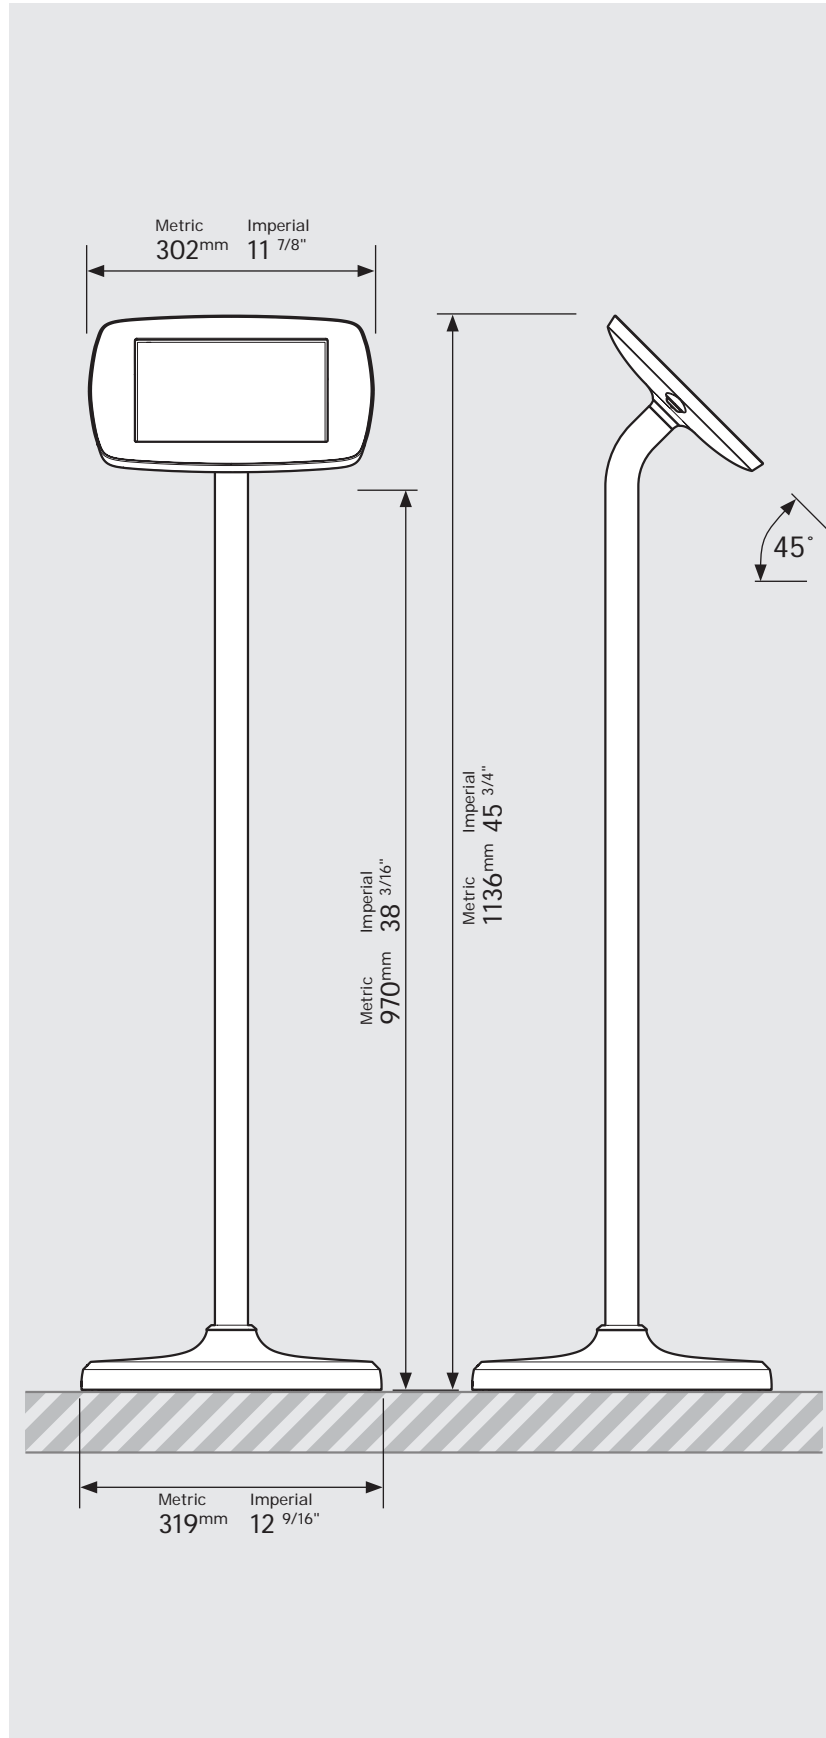

PRODUCT DATA SHEET - BOUNCEPAD FLOORSTANDING

bouncepad®

Case:	Arm:	Mounting:	Packaged weight:	Colour:
Midi	Floorstanding	Not Applicable	14.0kg	White Black