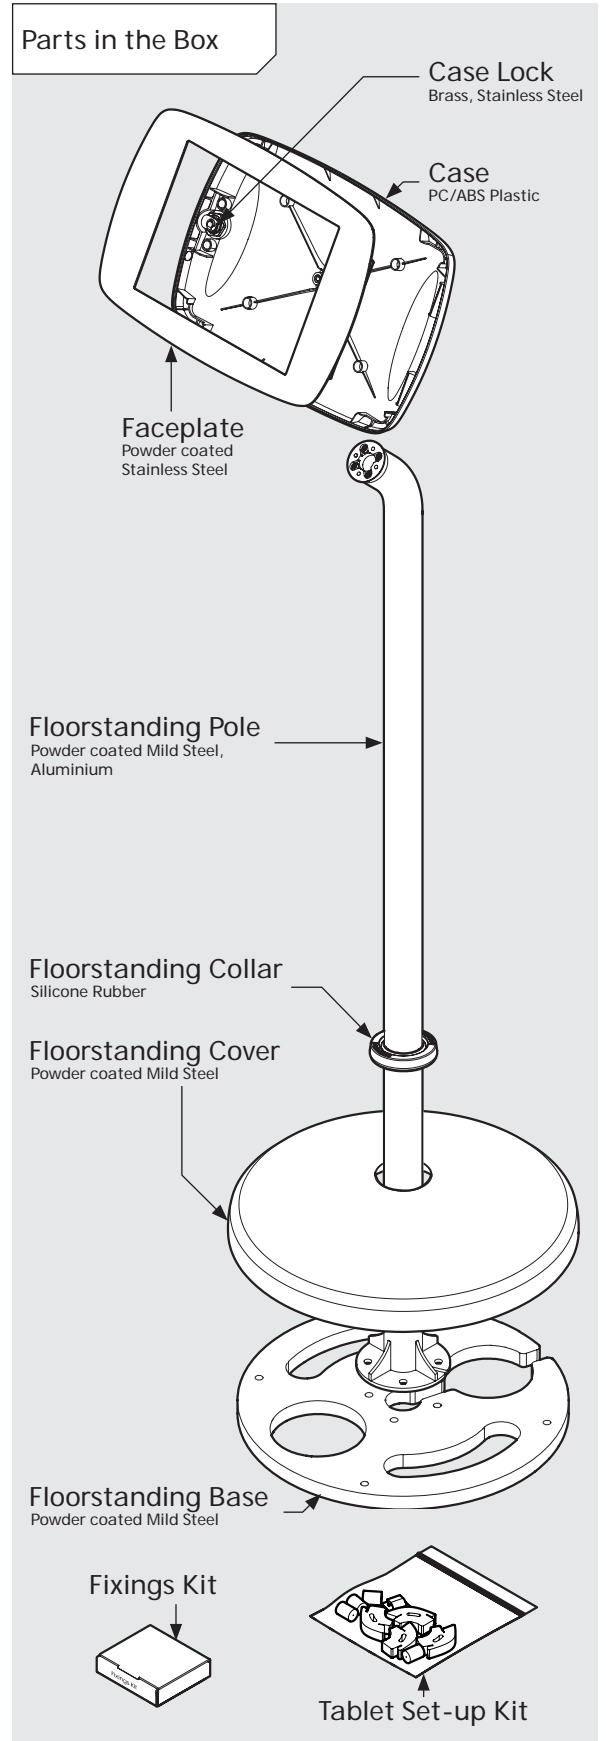

# PRODUCT DATA SHEET - BOUNCEPAD FLOORSTANDING

**bouncepad**<sup>®</sup>

<b>Case:</b>	<b>Arm:</b>	<b>Mounting:</b>	<b>Packaged weight:</b>	<b>Colour:</b>
Mini	Floorstanding	Not Applicable	13.82kg	White Black

## Parts in the Box

# PRODUCT DATA SHEET - BOUNCEPAD FLOORSTANDING

**bouncepad**<sup>®</sup>

<b>Case:</b>	<b>Arm:</b>	<b>Mounting:</b>	<b>Packaged weight:</b>	<b>Colour:</b>
Midi	Floorstanding	Not Applicable	14.0kg	White Black

# PRODUCT DATA SHEET - BOUNCEPAD FLOORSTANDING

**bouncepad**<sup>®</sup>

<b>Case:</b>	<b>Arm:</b>	<b>Mounting:</b>	<b>Packaged weight:</b>	<b>Colour:</b>
Maxi	Floorstanding	Not Applicable	14.23kg	White Black