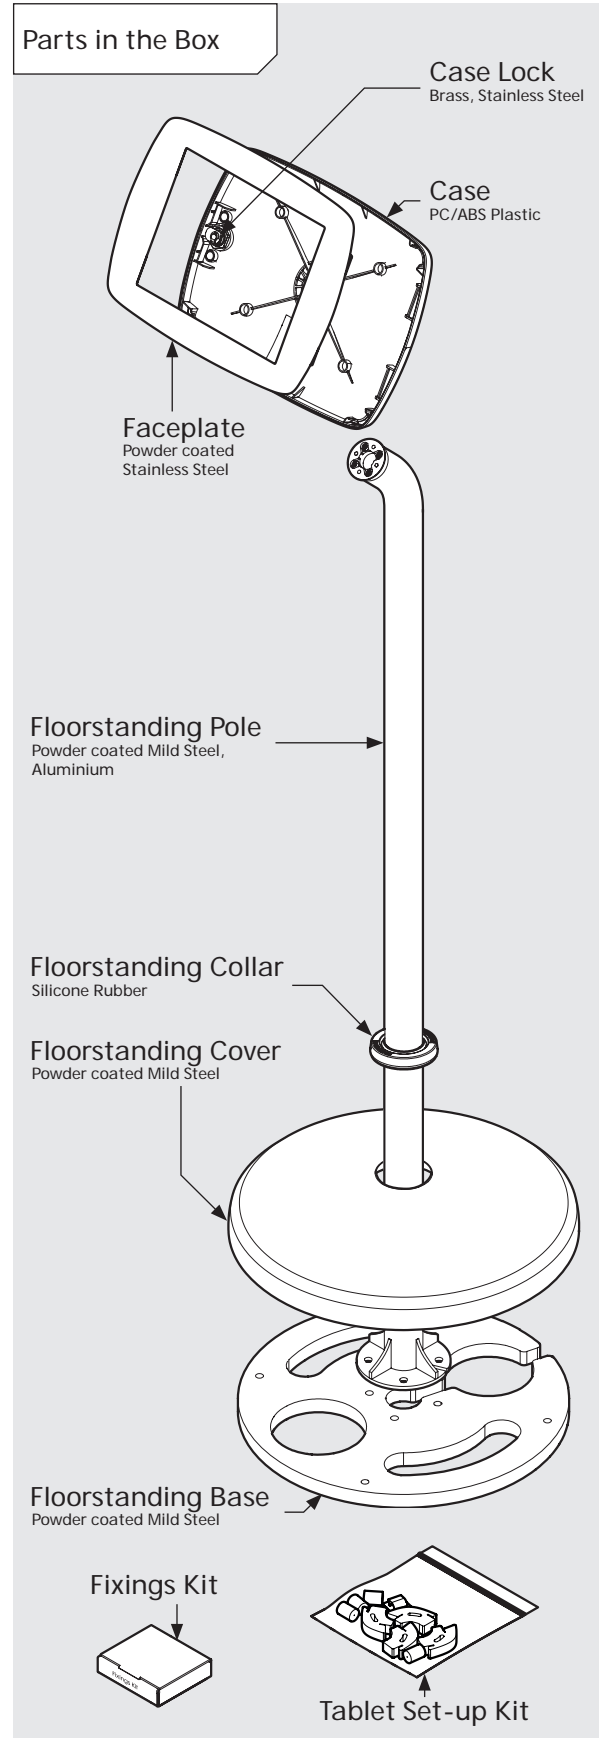

PRODUCT DATA SHEET - BOUNCEPAD FLOORSTANDING

bouncepad®

Case:	Arm:	Mounting:	Packaged weight:	Colour:
Midi	Floorstanding	Not Applicable	14.0kg	White Black