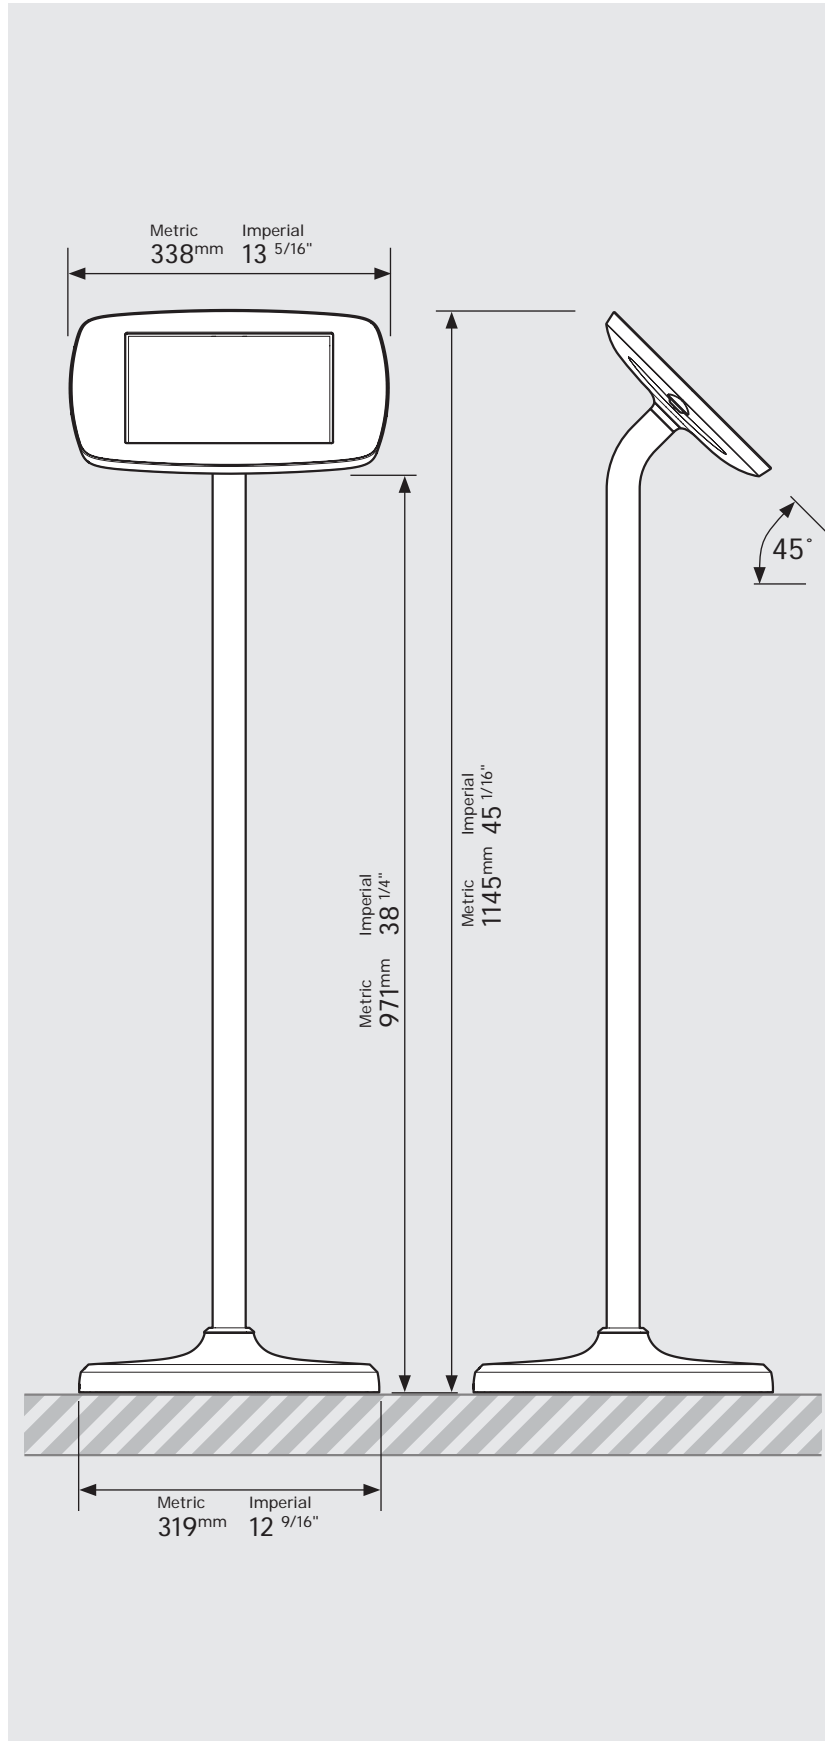

# PRODUCT DATA SHEET - BOUNCEPAD FLOORSTANDING

**bouncepad**<sup>®</sup>

<b>Case:</b>	<b>Arm:</b>	<b>Mounting:</b>	<b>Packaged weight:</b>	<b>Colour:</b>
Mini	Floorstanding	Not Applicable	13.82kg	White Black

# PRODUCT DATA SHEET - BOUNCEPAD FLOORSTANDING

**bouncepad**<sup>®</sup>

<b>Case:</b>	<b>Arm:</b>	<b>Mounting:</b>	<b>Packaged weight:</b>	<b>Colour:</b>
Midi	Floorstanding	Not Applicable	14.0kg	White Black

# PRODUCT DATA SHEET - BOUNCEPAD FLOORSTANDING

**bouncepad**<sup>®</sup>

<b>Case:</b>	<b>Arm:</b>	<b>Mounting:</b>	<b>Packaged weight:</b>	<b>Colour:</b>
Maxi	Floorstanding	Not Applicable	14.23kg	White Black

# PRODUCT DATA SHEET - BOUNCEPAD FLOORSTANDING

**bouncepad**<sup>®</sup>

<b>Case:</b>	<b>Arm:</b>	<b>Mounting:</b>	<b>Packaged weight:</b>	<b>Colour:</b>
Mega	Floorstanding	Not Applicable	14.62kg	White Black