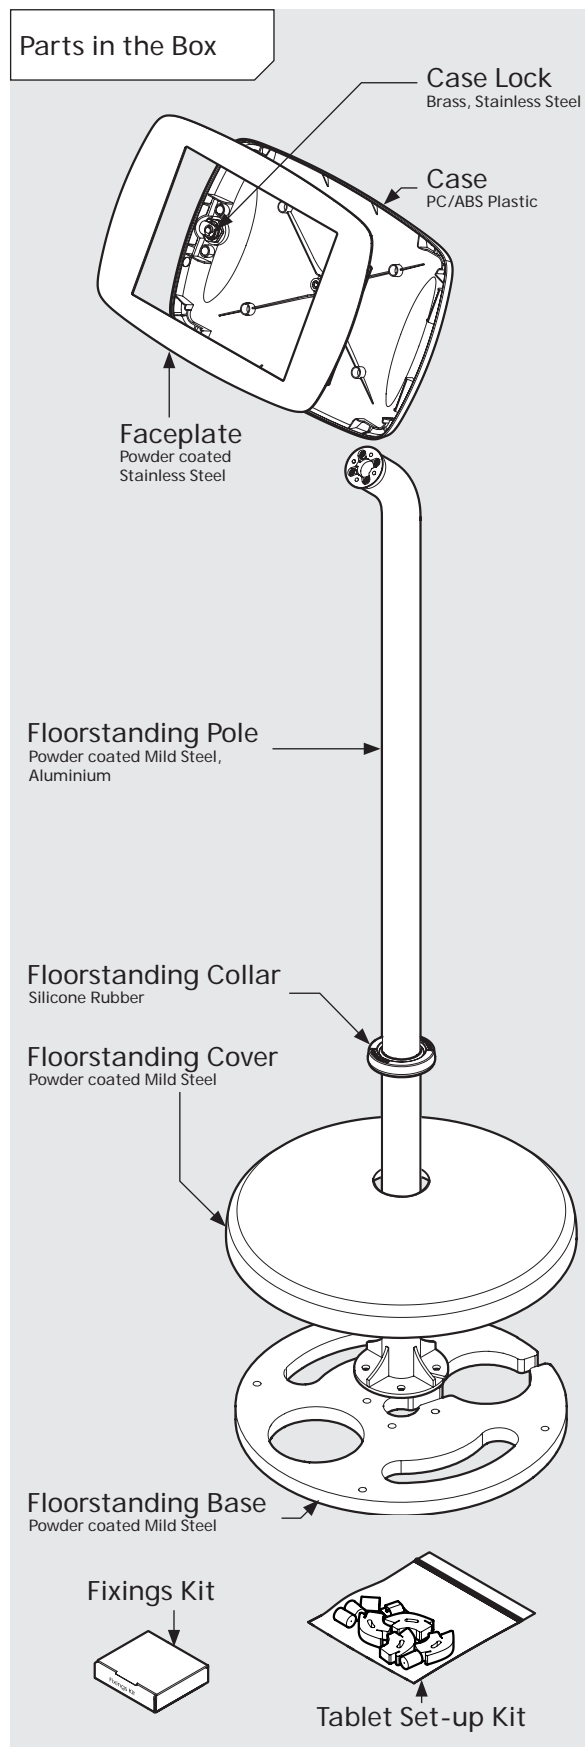

* Cable is not included for the Surface Pro 4 or Surface Pro 5 Tablets.

PRODUCT DATA SHEET - BOUNCEPAD FLOORSTANDING

bouncepad[®]

Case:	Arm:	Mounting:	Packaged weight:	Colour:
Mini	Floorstanding	Not Applicable	13.82kg	White Black

Parts in the Box

PRODUCT DATA SHEET - BOUNCEPAD FLOORSTANDING

bouncepad[®]

Case:	Arm:	Mounting:	Packaged weight:	Colour:
Midi	Floorstanding	Not Applicable	14.0kg	White Black

PRODUCT DATA SHEET - BOUNCEPAD FLOORSTANDING

bouncepad[®]

Case:	Arm:	Mounting:	Packaged weight:	Colour:
Maxi	Floorstanding	Not Applicable	14.23kg	White Black

PRODUCT DATA SHEET - BOUNCEPAD FLOORSTANDING

bouncepad[®]

Case:	Arm:	Mounting:	Packaged weight:	Colour:
Mega	Floorstanding	Not Applicable	14.62kg	White Black