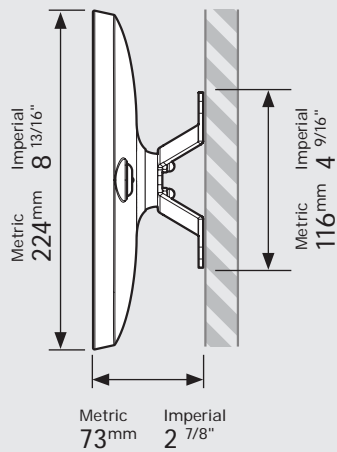

# PRODUCT DATA SHEET - BOUNCEPAD VESA

**bouncepad**<sup>®</sup>

|              |             |                   |                         |                |
|--------------|-------------|-------------------|-------------------------|----------------|
| <b>Case:</b> | <b>Arm:</b> | <b>Mounting:</b>  | <b>Packaged weight:</b> | <b>Colour:</b> |
| Mini         | Vesa        | Not<br>Applicable | 1.63kg                  | White<br>Black |

## Parts in the Box

Fixings Kit

Tablet Set-up Kit

Case Lock  
Brass, Stainless Steel

Faceplate  
Powder coated  
Stainless Steel

Case  
PC/ABS Plastic

Vesa Mount  
Powder coated Steel,  
Aluminium

# PRODUCT DATA SHEET - BOUNCEPAD VESA

**bouncepad**<sup>®</sup>

|              |             |                  |                         |                |
|--------------|-------------|------------------|-------------------------|----------------|
| <b>Case:</b> | <b>Arm:</b> | <b>Mounting:</b> | <b>Packaged weight:</b> | <b>Colour:</b> |
| Midi         | Vesa        | Not Applicable   | 1.81kg                  | White<br>Black |

# PRODUCT DATA SHEET - BOUNCEPAD VESA

**bouncepad**<sup>®</sup>

|              |             |                  |                         |                |
|--------------|-------------|------------------|-------------------------|----------------|
| <b>Case:</b> | <b>Arm:</b> | <b>Mounting:</b> | <b>Packaged weight:</b> | <b>Colour:</b> |
| Maxi         | Vesa        | Not Applicable   | 2.04kg                  | White<br>Black |