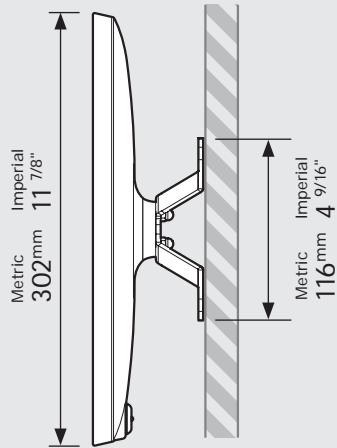

# PRODUCT DATA SHEET - BOUNCEPAD VESA

**bouncepad**<sup>®</sup>

|              |             |                   |                         |                |
|--------------|-------------|-------------------|-------------------------|----------------|
| <b>Case:</b> | <b>Arm:</b> | <b>Mounting:</b>  | <b>Packaged weight:</b> | <b>Colour:</b> |
| Mini         | Vesa        | Not<br>Applicable | 1.63kg                  | White<br>Black |

## Parts in the Box

Fixings Kit

Tablet Set-up Kit

Case Lock  
Brass, Stainless Steel

Faceplate  
Powder coated  
Stainless Steel

Case  
PC/ABS Plastic

Vesa Mount  
Powder coated Steel,  
Aluminium

# PRODUCT DATA SHEET - BOUNCEPAD VESA

**bouncepad**<sup>®</sup>

|              |             |                  |                         |                |
|--------------|-------------|------------------|-------------------------|----------------|
| <b>Case:</b> | <b>Arm:</b> | <b>Mounting:</b> | <b>Packaged weight:</b> | <b>Colour:</b> |
| Midi         | Vesa        | Not Applicable   | 1.81kg                  | White<br>Black |