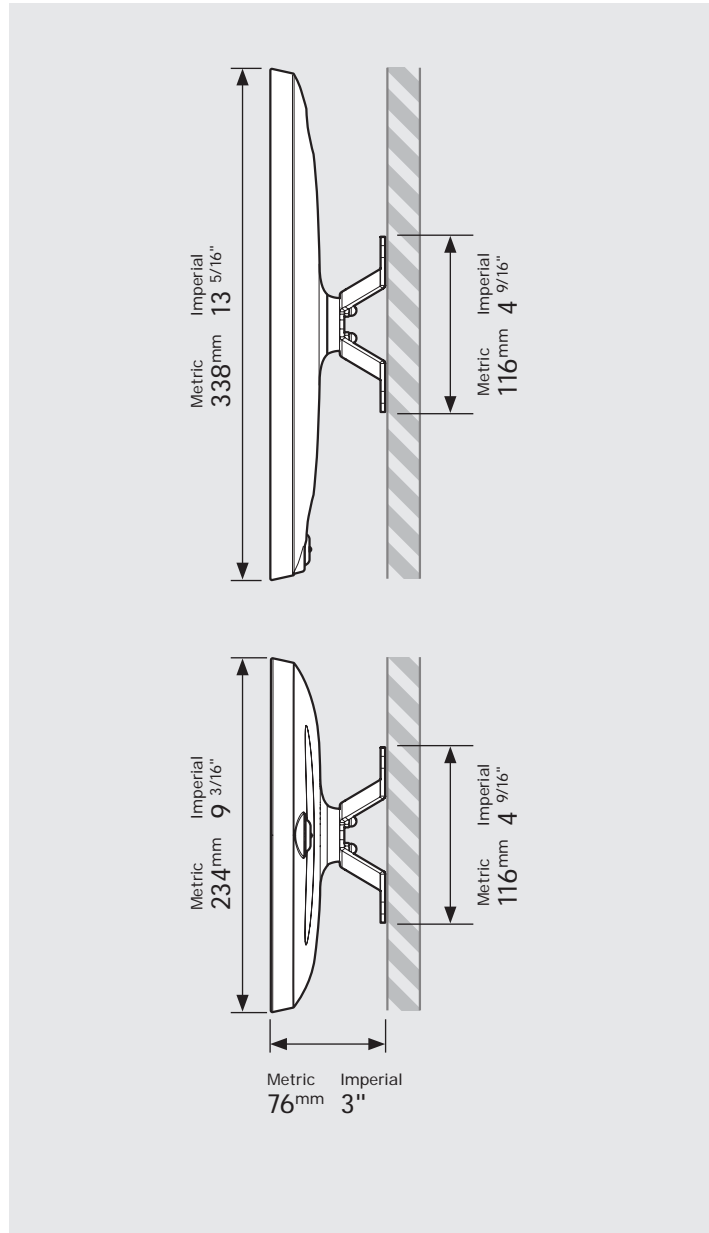

# PRODUCT DATA SHEET - BOUNCEPAD VESA

**bouncepad**<sup>®</sup>

|              |             |                  |                         |                |
|--------------|-------------|------------------|-------------------------|----------------|
| <b>Case:</b> | <b>Arm:</b> | <b>Mounting:</b> | <b>Packaged weight:</b> | <b>Colour:</b> |
| Midi         | Vesa        | Not Applicable   | 1.81kg                  | White<br>Black |

## Parts in the Box

Fixings Kit

Tablet Set-up Kit

Case Lock  
Brass, Stainless Steel

Faceplate  
Powder coated  
Stainless Steel

Case  
PC/ABS Plastic

Vesa Mount  
Powder coated Steel,  
Aluminium

# PRODUCT DATA SHEET - BOUNCEPAD VESA

**bouncepad**<sup>®</sup>

|              |             |                  |                         |                |
|--------------|-------------|------------------|-------------------------|----------------|
| <b>Case:</b> | <b>Arm:</b> | <b>Mounting:</b> | <b>Packaged weight:</b> | <b>Colour:</b> |
| Maxi         | Vesa        | Not Applicable   | 2.04kg                  | White<br>Black |