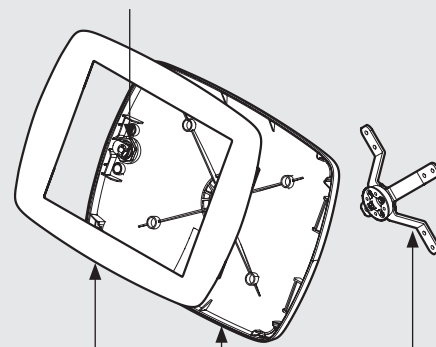

Parts in the Box

Fixings Kit

Tablet Set-up Kit

Case Lock
Brass, Stainless Steel

Faceplate
Powder coated
Stainless Steel

Case
PC/ABS Plastic

Vesa Mount
Powder coated Steel,
Aluminium