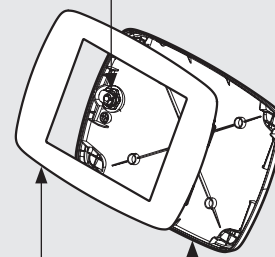

# PRODUCT DATA SHEET - BOUNCEPAD VESA

**bouncepad**<sup>®</sup>

|              |             |                   |                         |                |
|--------------|-------------|-------------------|-------------------------|----------------|
| <b>Case:</b> | <b>Arm:</b> | <b>Mounting:</b>  | <b>Packaged weight:</b> | <b>Colour:</b> |
| Mini         | Vesa        | Not<br>Applicable | 1.63kg                  | White<br>Black |

## Parts in the Box

Fixings Kit

Tablet Set-up Kit

Case Lock  
Brass, Stainless Steel

Faceplate  
Powder coated  
Stainless Steel

Case  
PC/ABS Plastic

Vesa Mount  
Powder coated Steel,  
Aluminium