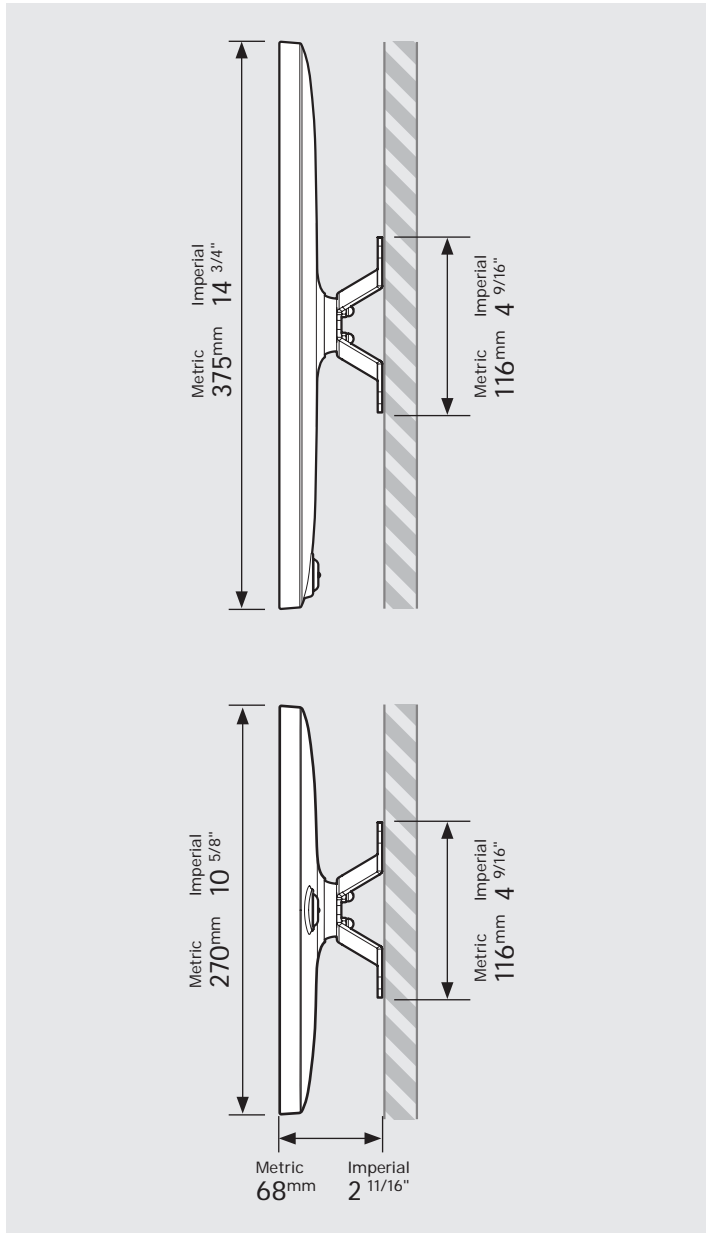

# PRODUCT DATA SHEET - BOUNCEPAD VESA

**bouncepad**<sup>®</sup>

|              |             |                  |                         |                |
|--------------|-------------|------------------|-------------------------|----------------|
| <b>Case:</b> | <b>Arm:</b> | <b>Mounting:</b> | <b>Packaged weight:</b> | <b>Colour:</b> |
| Maxi         | Vesa        | Not Applicable   | 2.04kg                  | White<br>Black |

## Parts in the Box

Fixings Kit

Tablet Set-up Kit

Case Lock  
Brass, Stainless Steel

Faceplate  
Powder coated  
Stainless Steel

Case  
PC/ABS Plastic

Vesa Mount  
Powder coated Steel,  
Aluminium

# PRODUCT DATA SHEET - BOUNCEPAD VESA

**bouncepad**<sup>®</sup>

|              |             |                  |                         |                |
|--------------|-------------|------------------|-------------------------|----------------|
| <b>Case:</b> | <b>Arm:</b> | <b>Mounting:</b> | <b>Packaged weight:</b> | <b>Colour:</b> |
| Mega         | Vesa        | Not Applicable   | 2.43kg                  | White<br>Black |