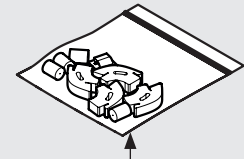

Tablet Set-up Kit

Case Lock
Brass, Stainless Steel