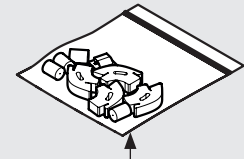

# PRODUCT DATA SHEET - BOUNCEPAD VESA

**bouncepad**<sup>®</sup>

|              |             |                   |                         |                |
|--------------|-------------|-------------------|-------------------------|----------------|
| <b>Case:</b> | <b>Arm:</b> | <b>Mounting:</b>  | <b>Packaged weight:</b> | <b>Colour:</b> |
| Mini         | Vesa        | Not<br>Applicable | 1.63kg                  | White<br>Black |

## Parts in the Box

Fixings Kit

Tablet Set-up Kit

Case Lock  
Brass, Stainless Steel

Faceplate  
Powder coated  
Stainless Steel

Case  
PC/ABS Plastic

Vesa Mount  
Powder coated Steel,  
Aluminium