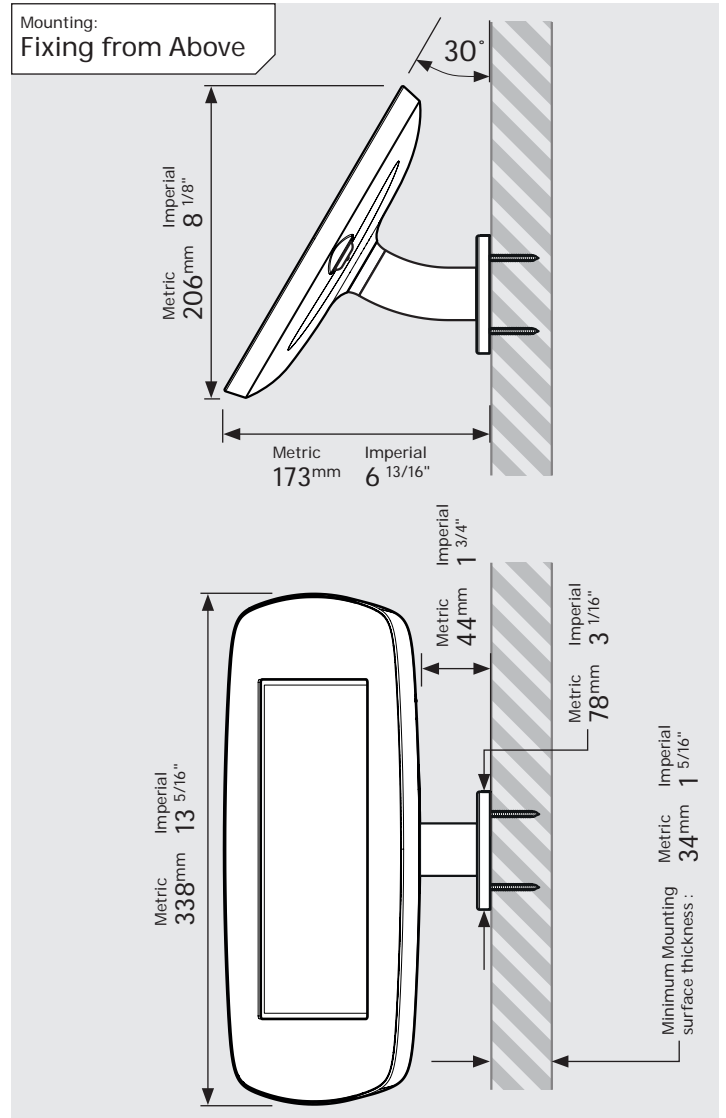

- iPad Pro 12.9" 1st Gen
- iPad Pro 12.9" 2nd Gen
- iPad Pro 12.9" 3rd Gen
- Microsoft Surface Pro 4
- Microsoft Surface Pro 5

PRODUCT DATA SHEET - BOUNCEPAD WALLMOUNT

Case: Mini
Arm: Wallmount
Mounting: Fixing from Below
 Fixing from Above
Packaged weight: 1.66kg
Colour: White
 Black

PRODUCT DATA SHEET - BOUNCEPAD WALLMOUNT

bouncepad®

Case: Midi Arm: Wallmount Mounting: Fixing from Below
 Fixing from Above Packaged weight: 1.84kg Colour: White
 Black

PRODUCT DATA SHEET - BOUNCEPAD WALLMOUNT

bouncepad®

Case:	Arm:	Mounting:	Packaged weight:	Colour:
Maxi	Wallmount	Fixing from Below	2.07kg	White Black
		Fixing from Above		

PRODUCT DATA SHEET - BOUNCEPAD WALLMOUNT

bouncepad[®]

Case: Mega Arm: Wallmount Mounting: Fixing from Below
 Fixing from Above Packaged weight: 2.46kg Colour: White
 Black