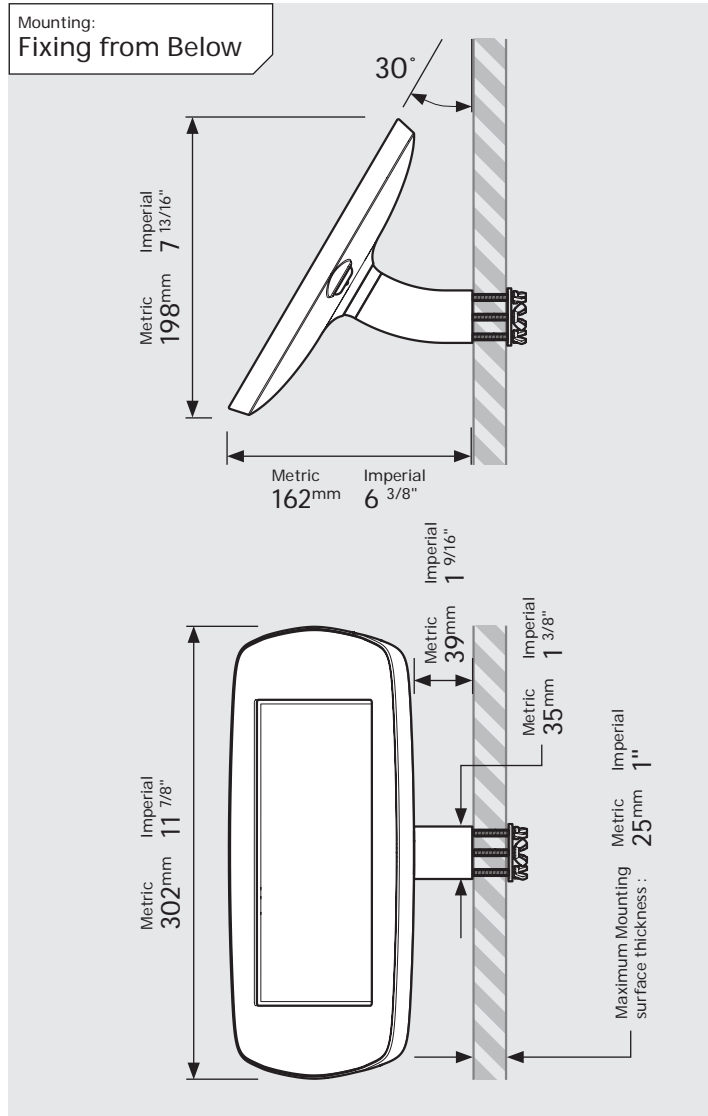

- iPad Pro 12.9" 1st Gen
- iPad Pro 12.9" 2nd Gen
- iPad Pro 12.9" 3rd Gen
- Microsoft Surface Pro 4
- Microsoft Surface Pro 5

PRODUCT DATA SHEET - BOUNCEPAD WALLMOUNT

Case: Mini
Arm: Wallmount
Mounting: Fixing from Below
 Fixing from Above
Packaged weight: 1.66kg
Colour: White
 Black

PRODUCT DATA SHEET - BOUNCEPAD WALLMOUNT

bouncepad®

Case: Midi Arm: Wallmount Mounting: Fixing from Below
 Fixing from Above Packaged weight: 1.84kg Colour: White
 Black

PRODUCT DATA SHEET - BOUNCEPAD WALLMOUNT