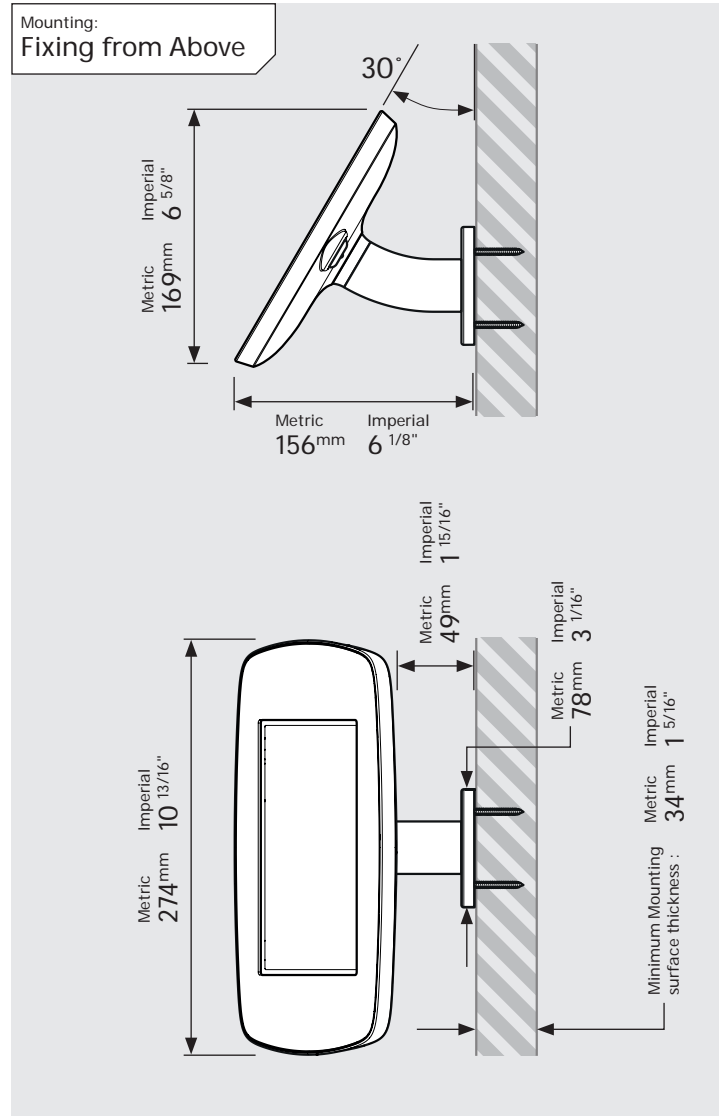

- iPad Pro 12.9" 1st Gen
- iPad Pro 12.9" 2nd Gen
- iPad Pro 12.9" 3rd Gen
- Microsoft Surface Pro 4
- Microsoft Surface Pro 5

PRODUCT DATA SHEET - BOUNCEPAD WALLMOUNT

Case: Mini
Arm: Wallmount
Mounting: Fixing from Below
 Fixing from Above
Packaged weight: 1.66kg
Colour: White
 Black