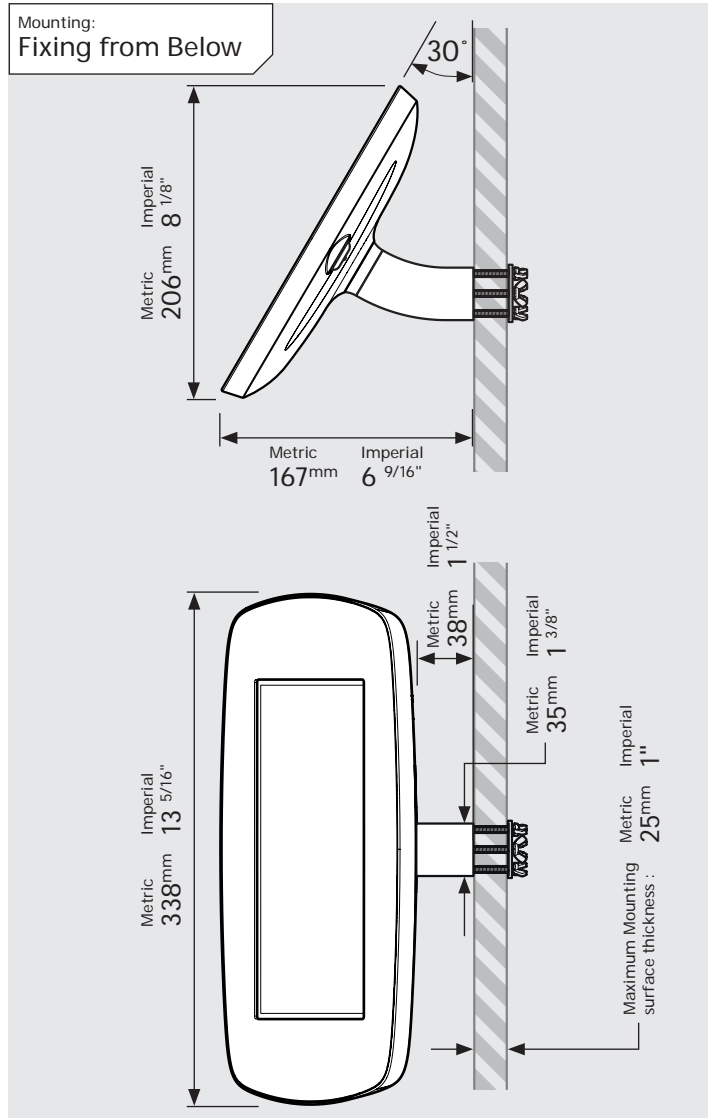

- iPad Pro 12.9" 1st Gen
- iPad Pro 12.9" 2nd Gen
- iPad Pro 12.9" 3rd Gen
- Microsoft Surface Pro 4
- Microsoft Surface Pro 5

PRODUCT DATA SHEET - BOUNCEPAD WALLMOUNT

Case: Mini
Arm: Wallmount
Mounting: Fixing from Below
 Fixing from Above
Packaged weight: 1.66kg
Colour: White
 Black

PRODUCT DATA SHEET - BOUNCEPAD WALLMOUNT

bouncepad®

Case: Midi Arm: Wallmount Mounting: Fixing from Below
 Fixing from Above Packaged weight: 1.84kg Colour: White
 Black

PRODUCT DATA SHEET - BOUNCEPAD WALLMOUNT

bouncepad®

Case:	Arm:	Mounting:	Packaged weight:	Colour:
Maxi	Wallmount	Fixing from Below	2.07kg	White Black
		Fixing from Above		

PRODUCT DATA SHEET - BOUNCEPAD WALLMOUNT

bouncepad[®]

Case: Mega Arm: Wallmount Mounting: Fixing from Below
 Fixing from Above Packaged weight: 2.46kg Colour: White
 Black