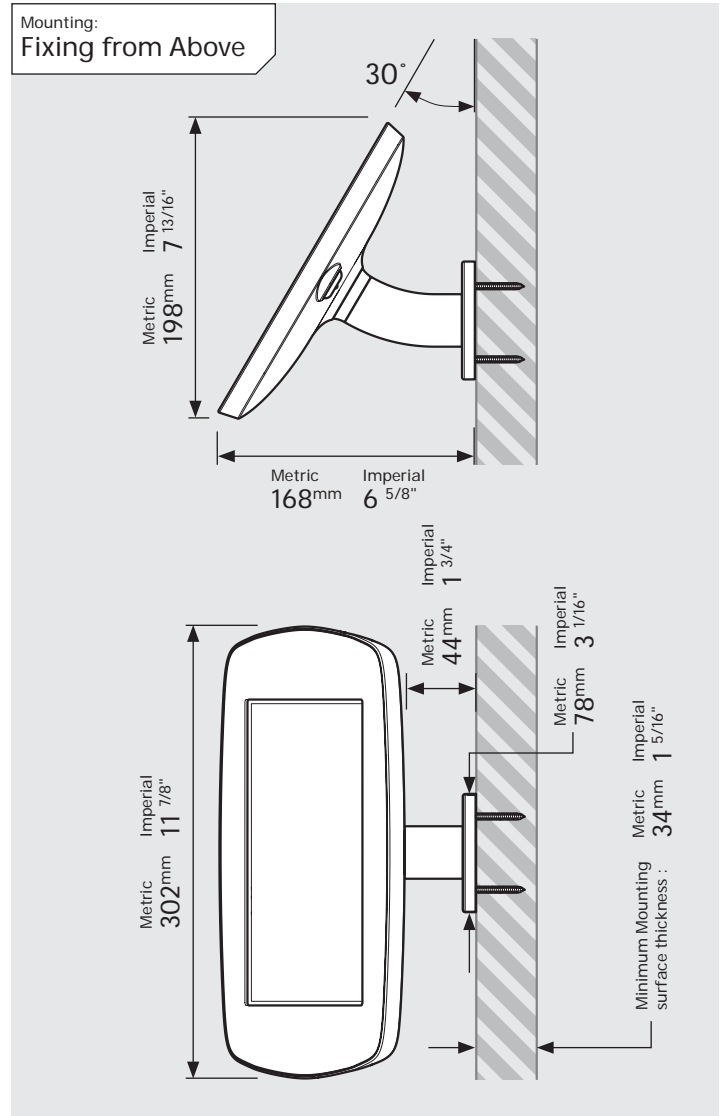

- iPad Pro 12.9" 1st Gen
- iPad Pro 12.9" 2nd Gen
- iPad Pro 12.9" 3rd Gen
- Microsoft Surface Pro 4
- Microsoft Surface Pro 5

PRODUCT DATA SHEET - BOUNCEPAD WALLMOUNT

Case: Mini
Arm: Wallmount
Mounting: Fixing from Below
 Fixing from Above
Packaged weight: 1.66kg
Colour: White
 Black

PRODUCT DATA SHEET - BOUNCEPAD WALLMOUNT

bouncepad®

Case: Midi Arm: Wallmount Mounting: Fixing from Below
 Fixing from Above Packaged weight: 1.84kg Colour: White
 Black

PRODUCT DATA SHEET - BOUNCEPAD WALLMOUNT