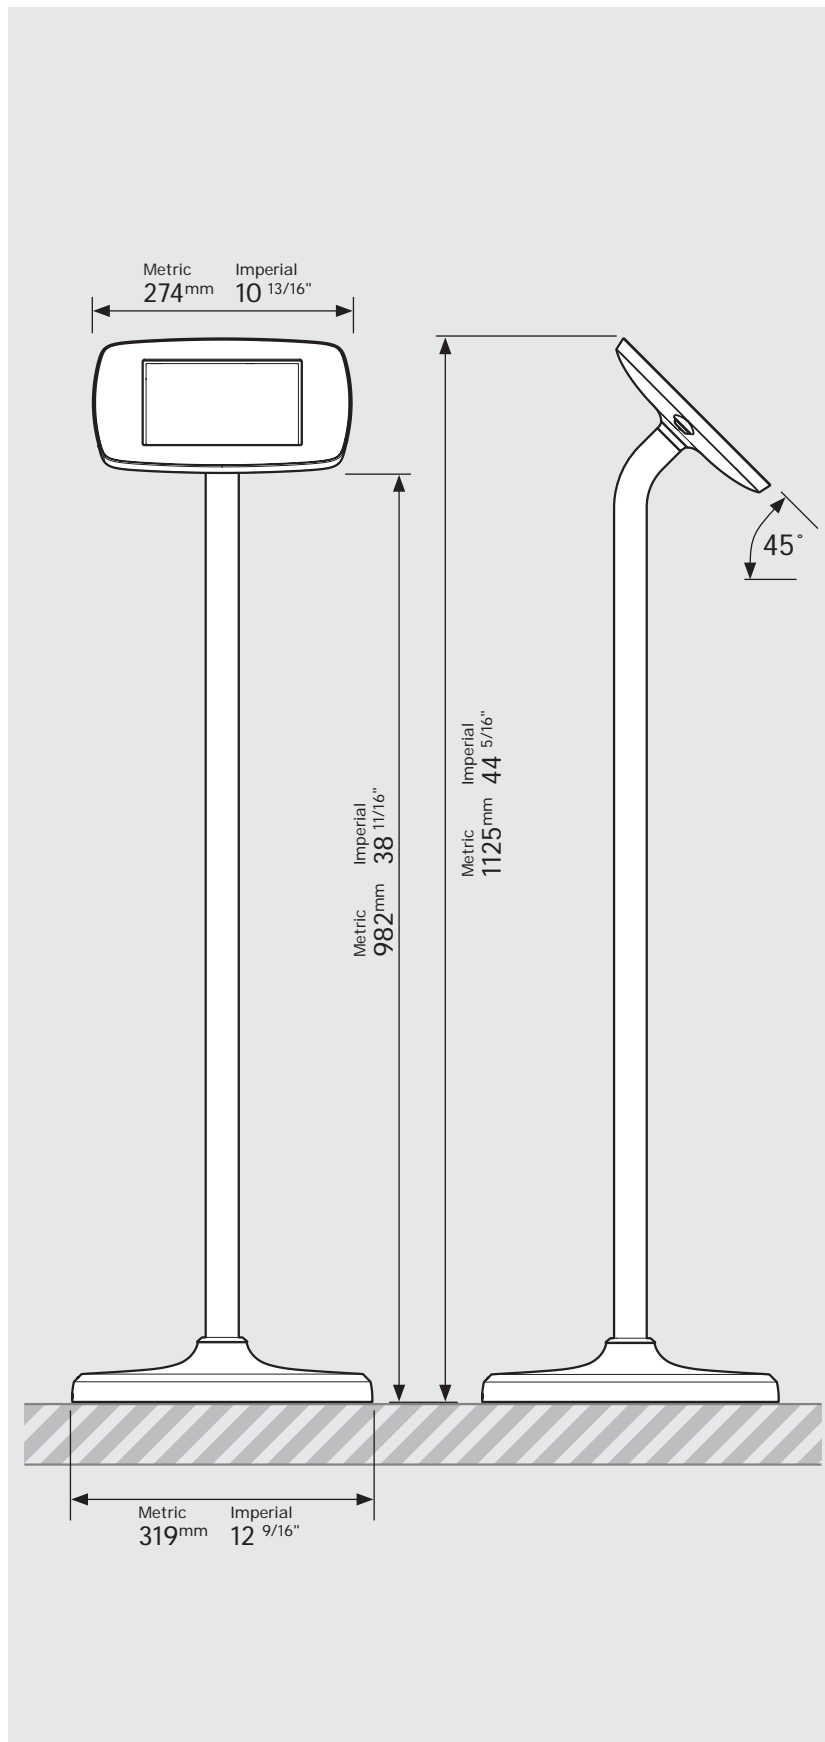

\*Cable is not included for the Microsoft Surface Go.  
Cable is not included for the Samsung Tab A 10.1 (2019).

**Mega Case supported devices:**

- iPad Pro 12.9" 1st Gen
- iPad Pro 12.9" 2nd Gen
- iPad Pro 12.9" 3rd Gen
- Microsoft Surface Pro 4
- Microsoft Surface Pro 5

\* Cable is not included for the Surface Pro 4 or Surface Pro 5 Tablets.

# PRODUCT DATA SHEET - BOUNCEPAD FLOORSTANDING

**bouncepad**<sup>®</sup>

<b>Case:</b>	<b>Arm:</b>	<b>Mounting:</b>	<b>Packaged weight:</b>	<b>Colour:</b>
Mini	Floorstanding	Not Applicable	13.82kg	White Black