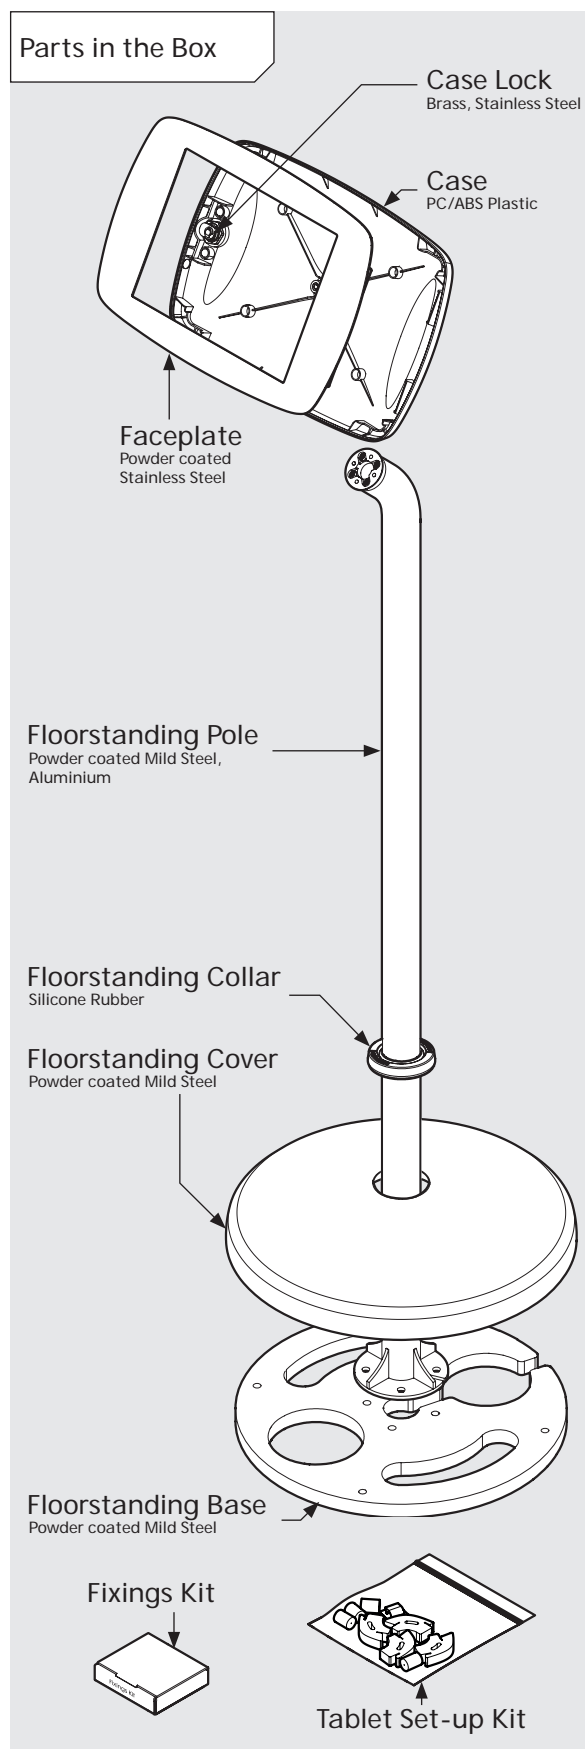

# PRODUCT DATA SHEET - BOUNCEPAD FLOORSTANDING

**bouncepad**<sup>®</sup>

<b>Case:</b>	<b>Arm:</b>	<b>Mounting:</b>	<b>Packaged weight:</b>	<b>Colour:</b>
Mini	Floorstanding	Not Applicable	13.82kg	White Black

## Parts in the Box

# PRODUCT DATA SHEET - BOUNCEPAD FLOORSTANDING

**bouncepad**<sup>®</sup>

<b>Case:</b>	<b>Arm:</b>	<b>Mounting:</b>	<b>Packaged weight:</b>	<b>Colour:</b>
Midi	Floorstanding	Not Applicable	14.0kg	White Black

# PRODUCT DATA SHEET - BOUNCEPAD FLOORSTANDING

**bouncepad**<sup>®</sup>

<b>Case:</b>	<b>Arm:</b>	<b>Mounting:</b>	<b>Packaged weight:</b>	<b>Colour:</b>
Maxi	Floorstanding	Not Applicable	14.23kg	White Black