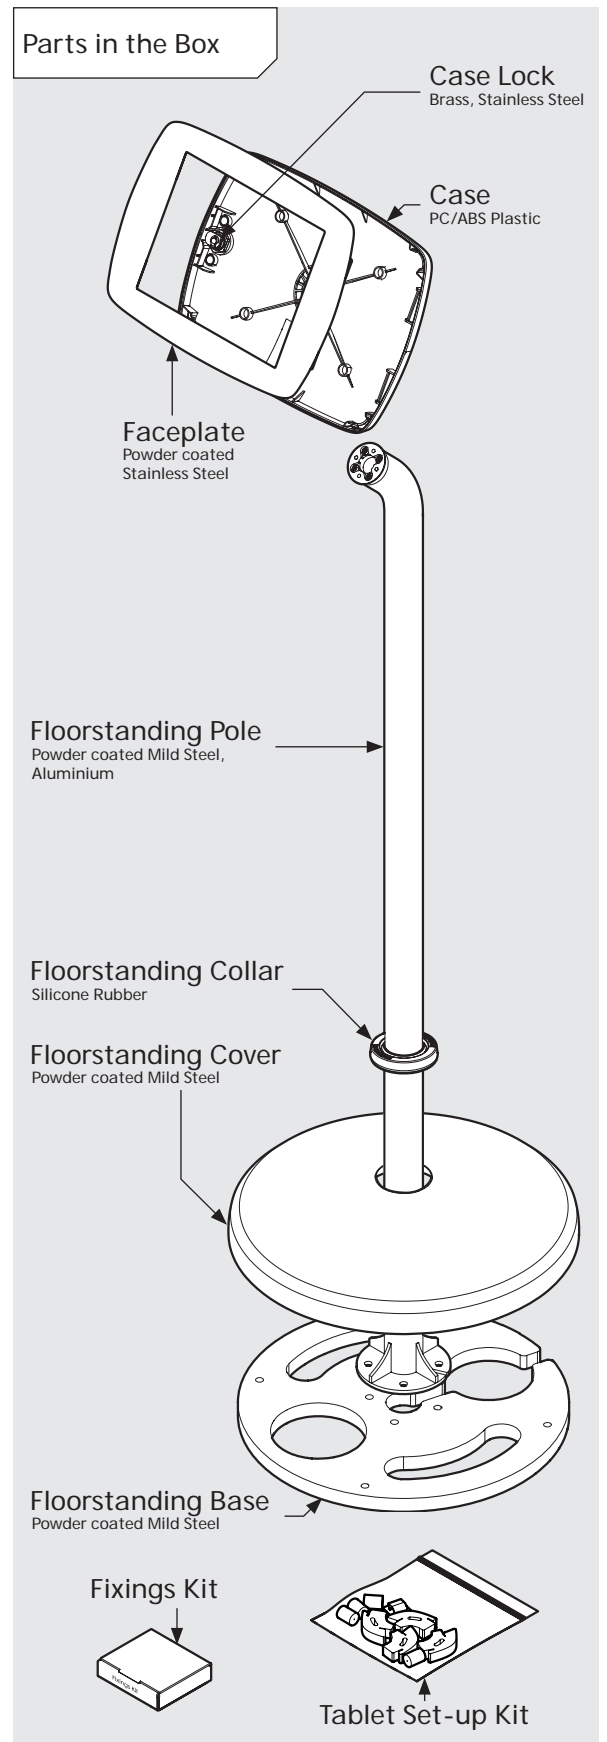

PRODUCT DATA SHEET - BOUNCEPAD FLOORSTANDING

bouncepad®

Case:	Arm:	Mounting:	Packaged weight:	Colour:
Midi	Floorstanding	Not Applicable	14.0kg	White Black