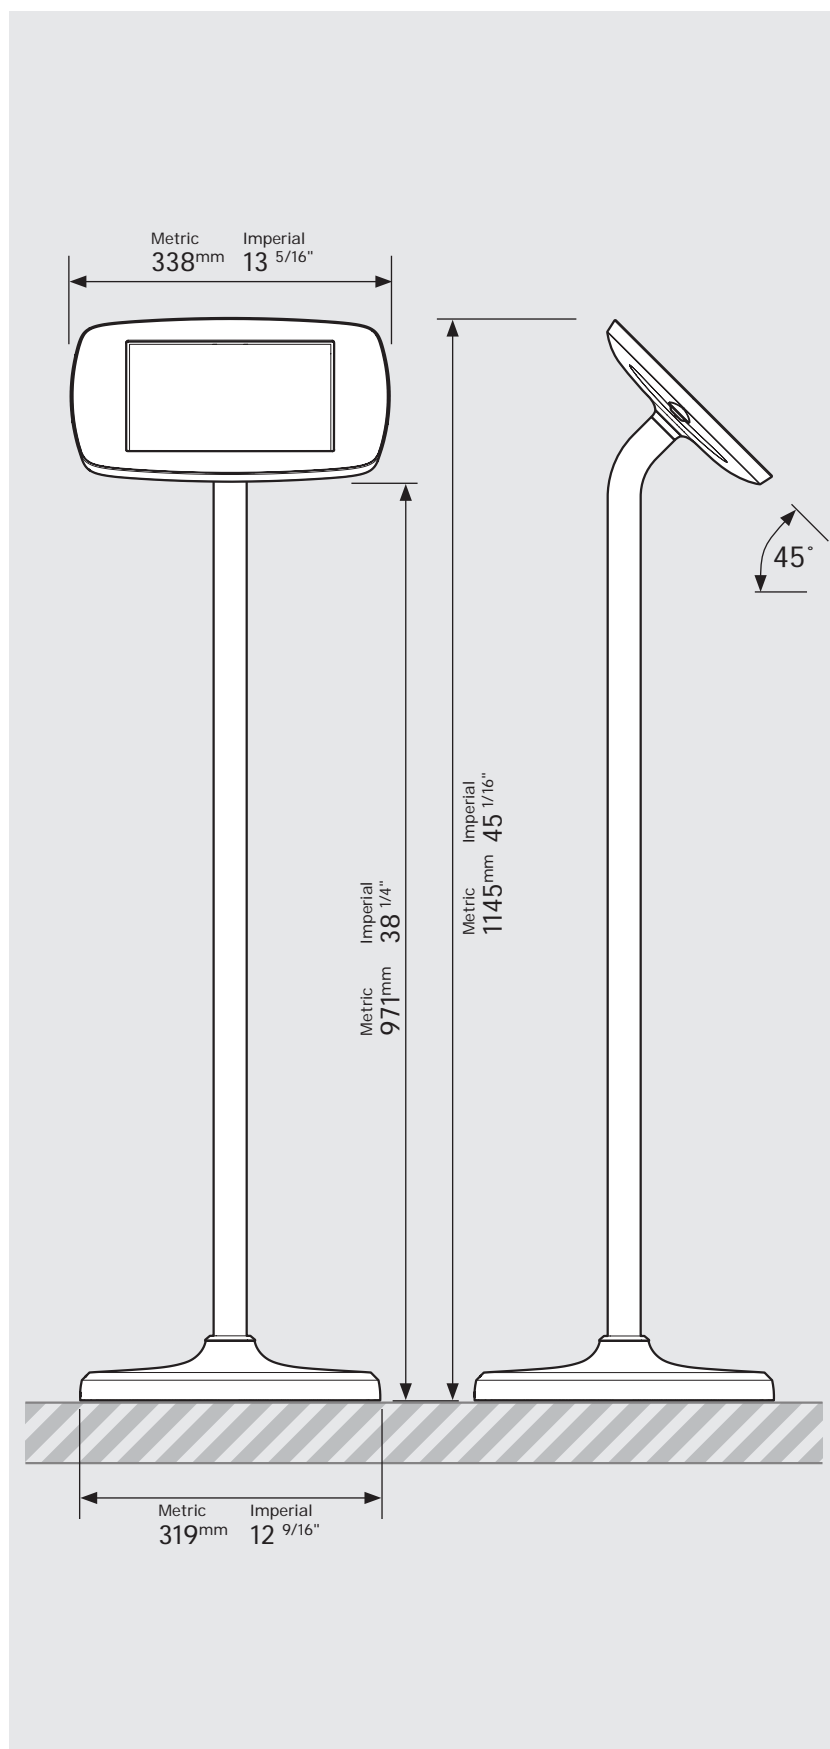

# PRODUCT DATA SHEET - BOUNCEPAD FLOORSTANDING

**bouncepad**<sup>®</sup>

<b>Case:</b>	<b>Arm:</b>	<b>Mounting:</b>	<b>Packaged weight:</b>	<b>Colour:</b>
Mini	Floorstanding	Not Applicable	13.82kg	White Black

# PRODUCT DATA SHEET - BOUNCEPAD FLOORSTANDING

**bouncepad**<sup>®</sup>

<b>Case:</b>	<b>Arm:</b>	<b>Mounting:</b>	<b>Packaged weight:</b>	<b>Colour:</b>
Midi	Floorstanding	Not Applicable	14.0kg	White Black

# PRODUCT DATA SHEET - BOUNCEPAD FLOORSTANDING

**bouncepad**<sup>®</sup>

<b>Case:</b>	<b>Arm:</b>	<b>Mounting:</b>	<b>Packaged weight:</b>	<b>Colour:</b>
Maxi	Floorstanding	Not Applicable	14.23kg	White Black