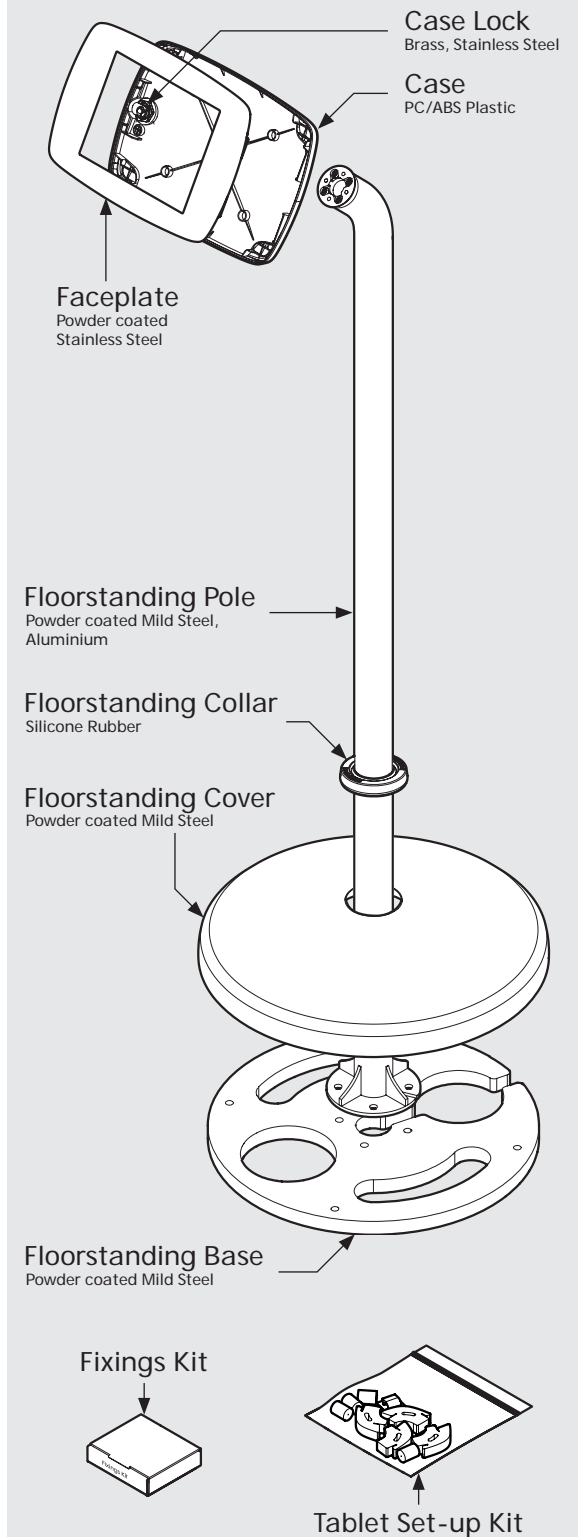

\* Cable is not included for the Surface Pro 4 or Surface Pro 5 Tablets.

# PRODUCT DATA SHEET - BOUNCEPAD FLOORSTANDING

**bouncepad**<sup>®</sup>

<b>Case:</b>	<b>Arm:</b>	<b>Mounting:</b>	<b>Packaged weight:</b>	<b>Colour:</b>
Mini	Floorstanding	Not Applicable	13.82kg	White Black

## Parts in the Box