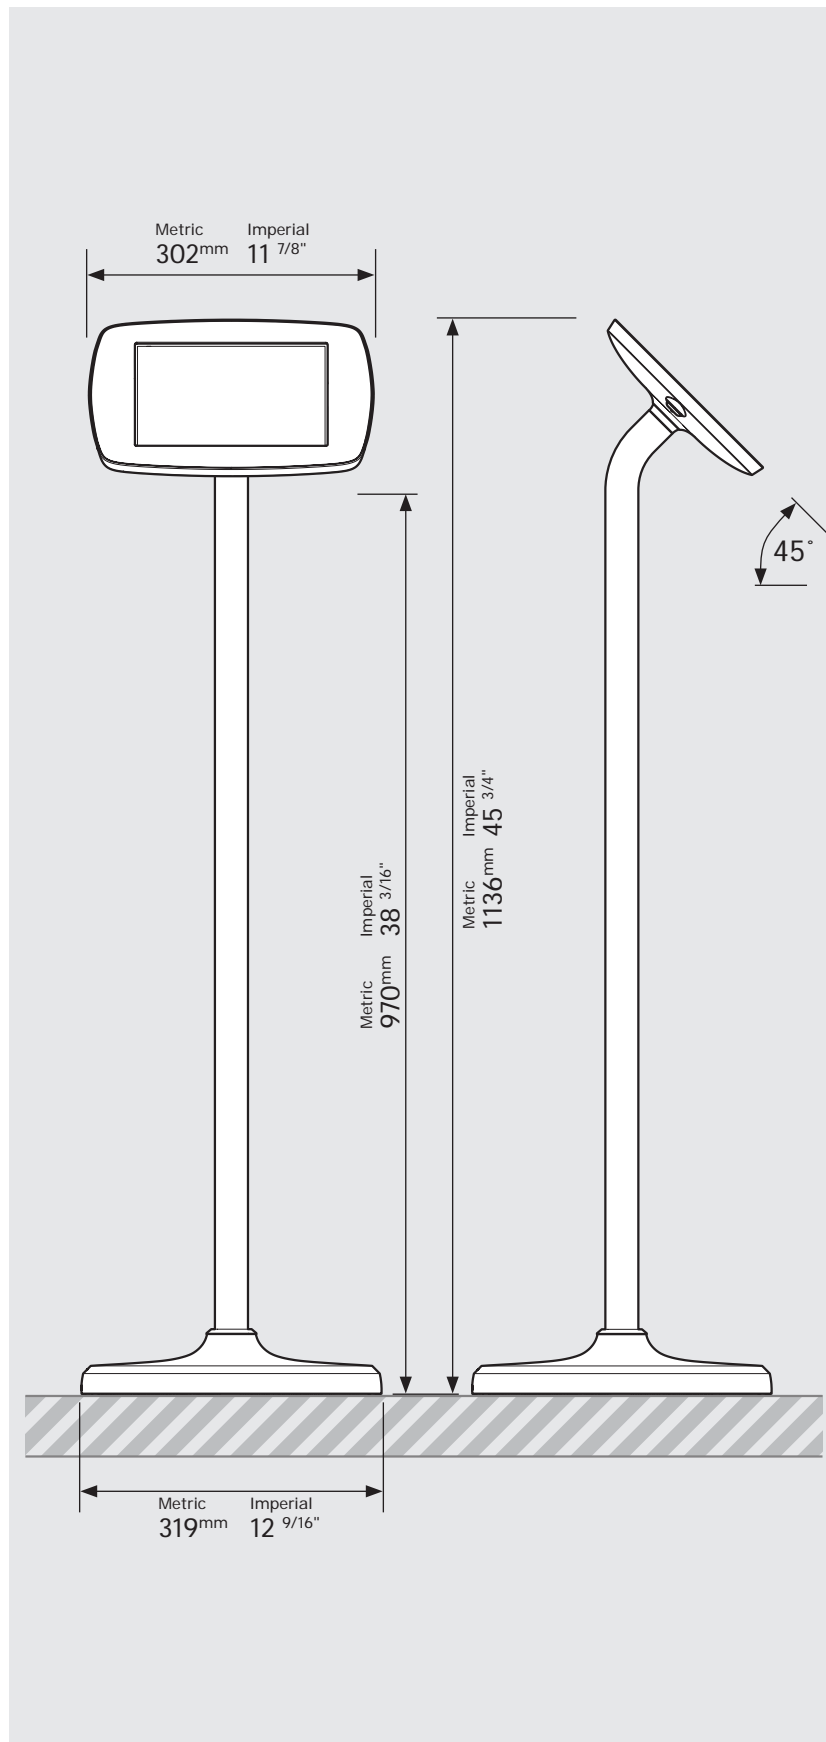

PRODUCT DATA SHEET - BOUNCEPAD FLOORSTANDING

bouncepad®

Case:	Arm:	Mounting:	Packaged weight:	Colour:
Midi	Floorstanding	Not Applicable	14.0kg	White Black