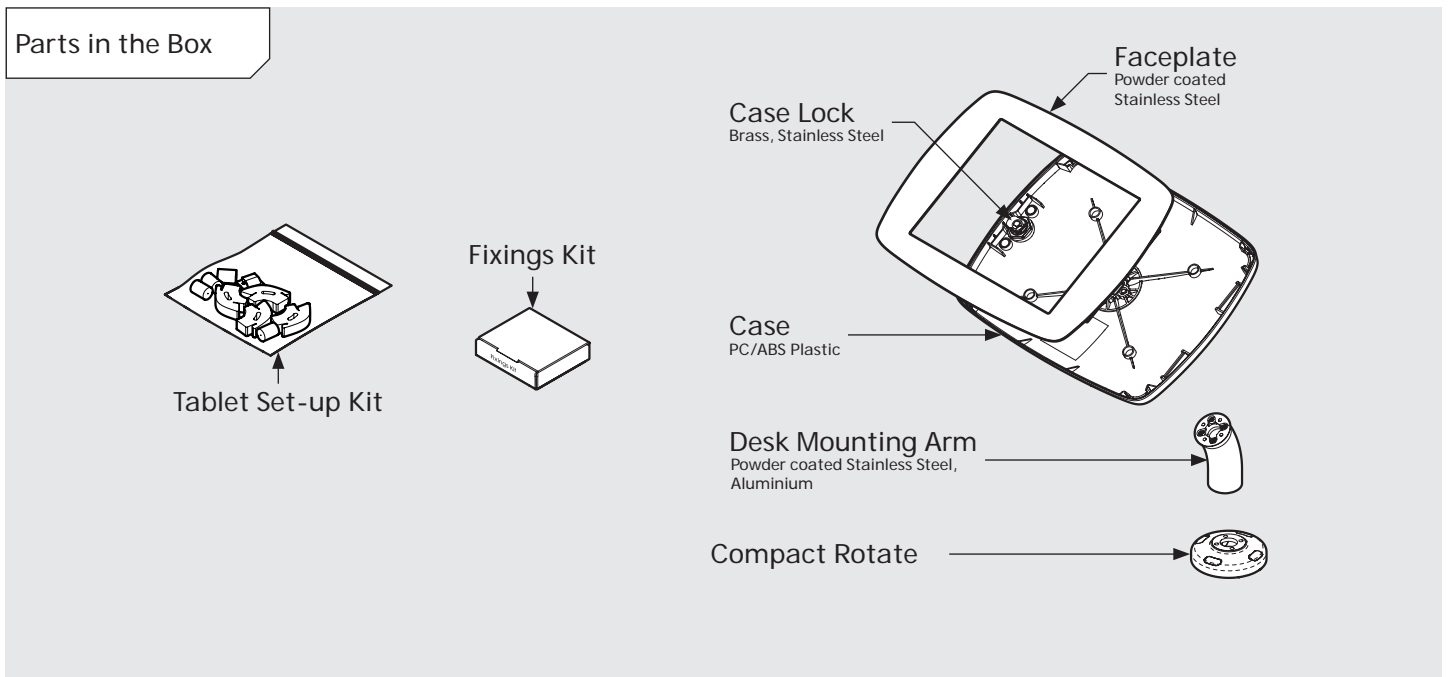

Dimensions

Parts in the Box

PRODUCT DATA SHEET - BOUNCEPAD SWIVEL DESK

bouncepad[®]

Case: Midi **Arm:** Desk **Mounting:** Freestanding Base **Packaged weight:** 3.8kg **Colour:** White
Black

PRODUCT DATA SHEET - BOUNCEPAD SWIVEL DESK

bouncepad[®]

Case: Maxi **Arm:** Desk **Mounting:** Freestanding Base **Packaged weight:** 4.0kg **Colour:** White / Black

PRODUCT DATA SHEET - BOUNCEPAD SWIVEL DESK

bouncepad[®]

Case: Mega **Arm:** Desk **Mounting:** Freestanding Base **Packaged weight:** 4.3kg **Colour:** White
Black