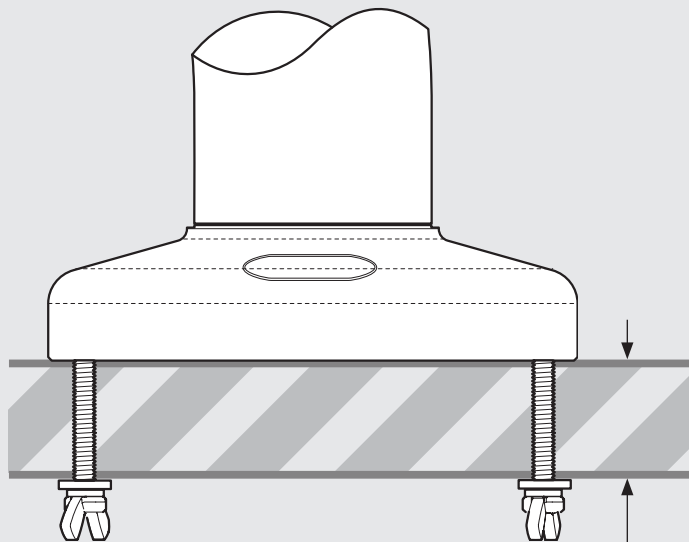

Fixing from Below

Maximum Mounting surface thickness : Metric 25mm Imperial 1"