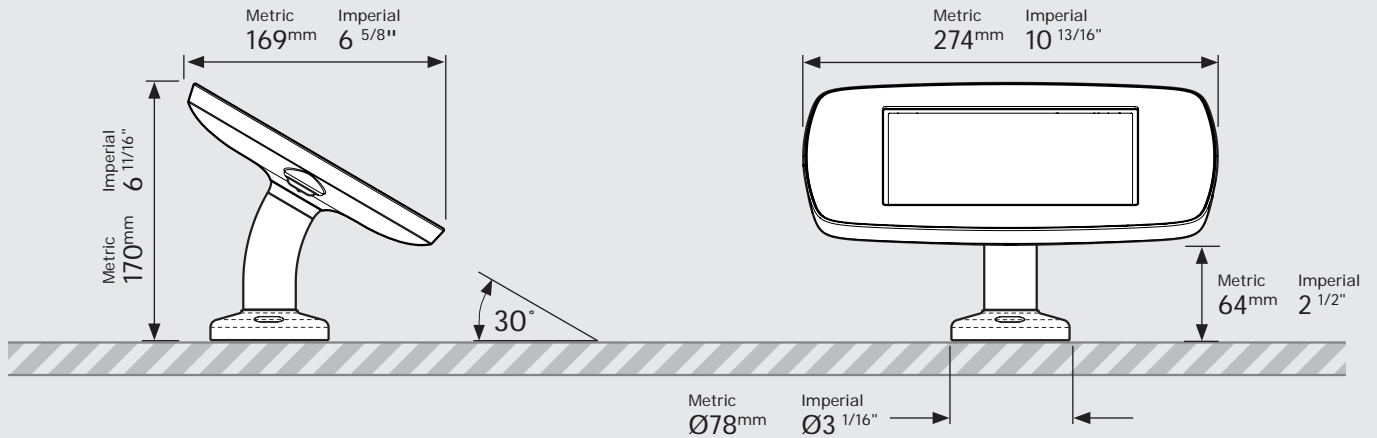

- iPad Pro 12.9" 1st Gen
- iPad Pro 12.9" 2nd Gen
- iPad Pro 12.9" 3rd Gen
- Microsoft Surface Pro 4
- Microsoft Surface Pro 5

PRODUCT DATA SHEET - BOUNCEPAD SWIVEL DESK

bouncepad[®]

Case: Mini **Arm:** Desk **Mounting:** Freestanding Base **Packaged weight:** 3.6kg **Colour:** White
Black

Dimensions

Parts in the Box

PRODUCT DATA SHEET - BOUNCEPAD SWIVEL DESK

bouncepad[®]

Case: Midi **Arm:** Desk **Mounting:** Freestanding Base **Packaged weight:** 3.8kg **Colour:** White
Black

PRODUCT DATA SHEET - BOUNCEPAD SWIVEL DESK

Silver Only

Compact Rotate Dimensions

Fixing from Below

Maximum Mounting surface thickness : Metric 25mm Imperial 1"

Fixing from Above

Minimum Mounting surface thickness : Metric 34mm Imperial 1 5/16"