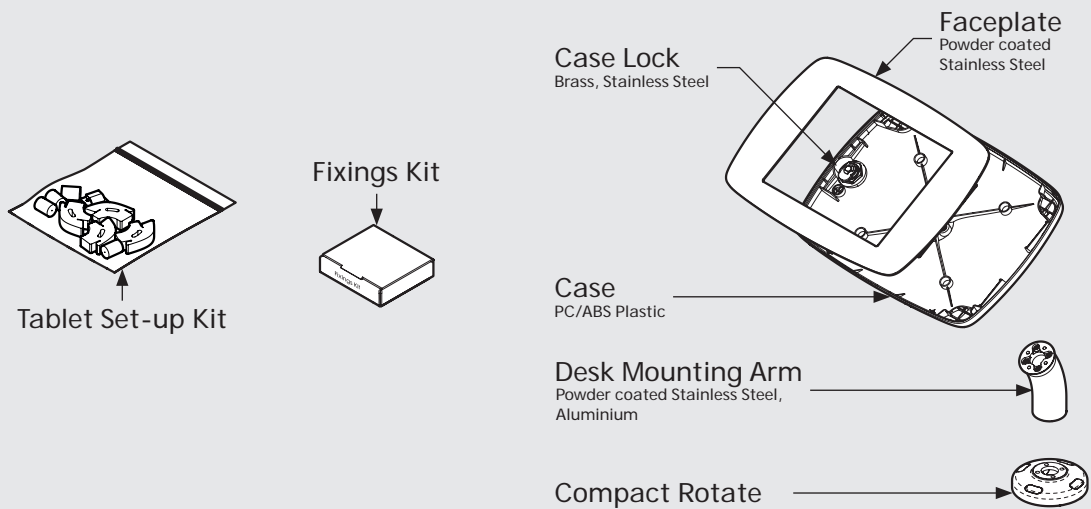

- iPad Pro 12.9" 1st Gen
- iPad Pro 12.9" 2nd Gen
- iPad Pro 12.9" 3rd Gen
- Microsoft Surface Pro 4
- Microsoft Surface Pro 5

PRODUCT DATA SHEET - BOUNCEPAD SWIVEL DESK

bouncepad[®]

Case: Mini **Arm:** Desk **Mounting:** Freestanding Base **Packaged weight:** 3.6kg **Colour:** White
Black

Dimensions

Parts in the Box

PRODUCT DATA SHEET - BOUNCEPAD SWIVEL DESK

bouncepad[®]

Case: Midi **Arm:** Desk **Mounting:** Freestanding Base **Packaged weight:** 3.8kg **Colour:** White
Black

PRODUCT DATA SHEET - BOUNCEPAD SWIVEL DESK