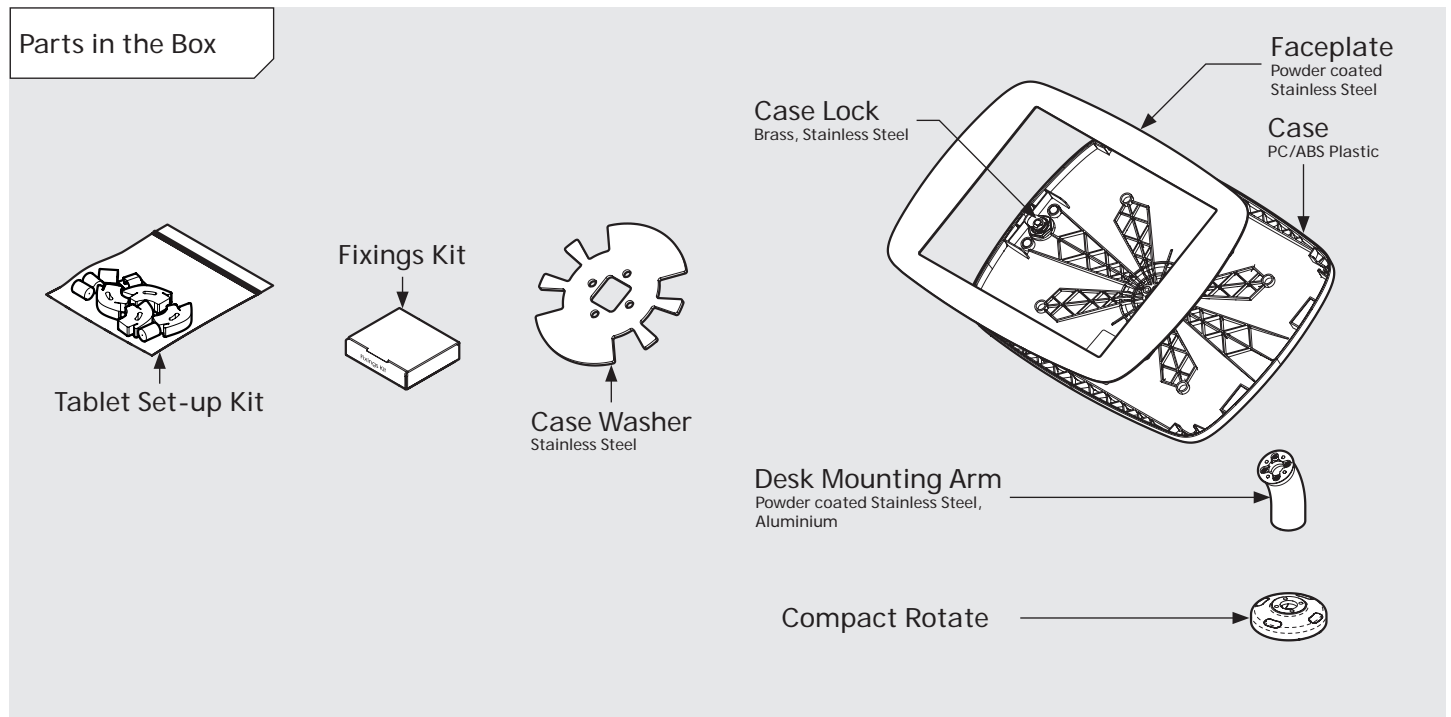

bouncepad[®]

Case: Maxi **Arm:** Desk **Mounting:** Freestanding Base **Packaged weight:** 4.0kg **Colour:** White / Black

PRODUCT DATA SHEET - BOUNCEPAD SWIVEL DESK

bouncepad[®]

Case: Mega **Arm:** Desk **Mounting:** Freestanding Base **Packaged weight:** 4.3kg **Colour:** White
Black