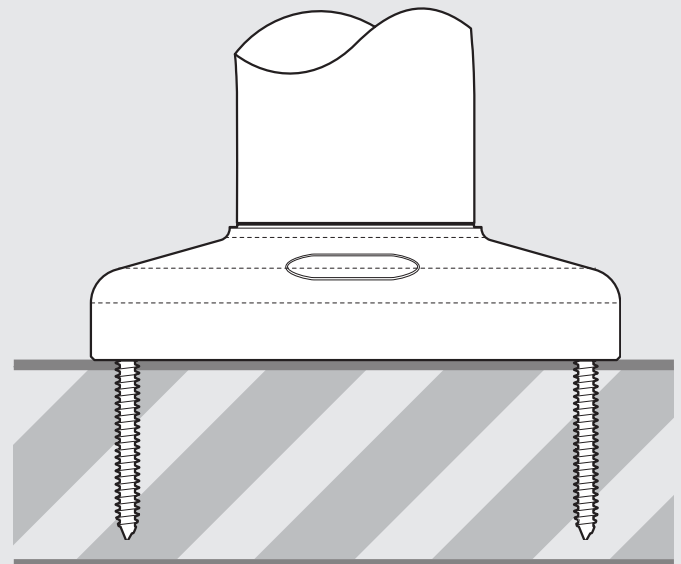

Silver Only

Compact Rotate Dimensions

Fixing from Below

Maximum Mounting surface thickness : Metric 25mm Imperial 1"

Fixing from Above

Minimum Mounting surface thickness : Metric 34mm Imperial 1 5/16"