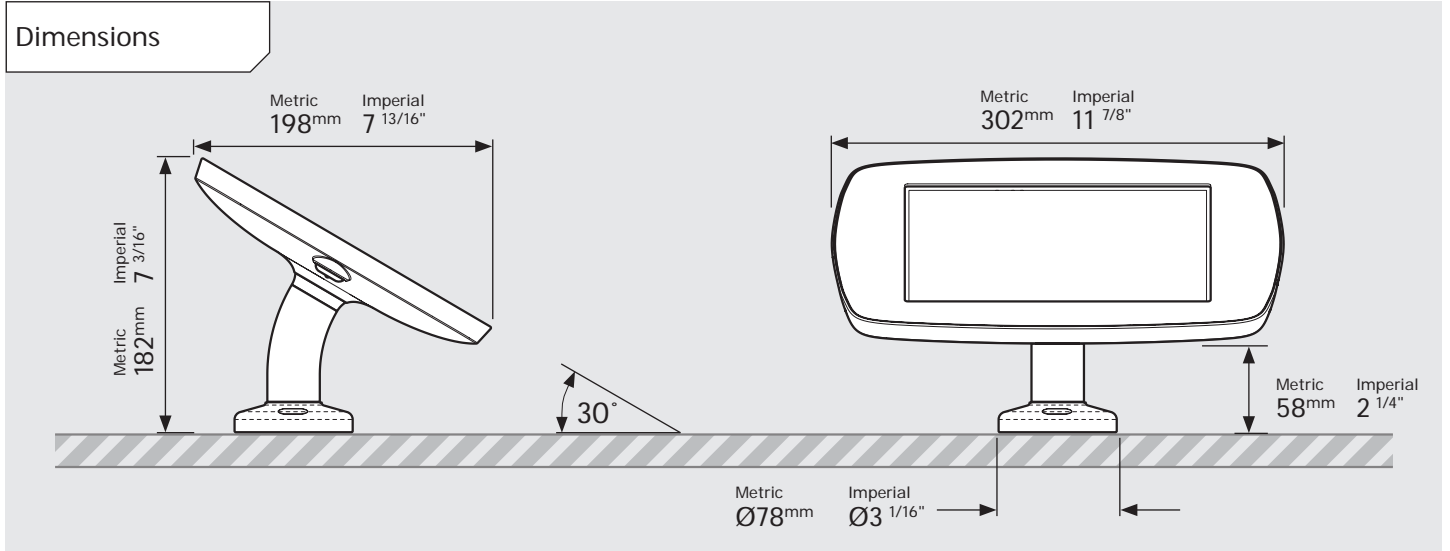

Dimensions

Parts in the Box

PRODUCT DATA SHEET - BOUNCEPAD SWIVEL DESK

bouncepad[®]

Case: Midi **Arm:** Desk **Mounting:** Freestanding Base **Packaged weight:** 3.8kg **Colour:** White
Black

PRODUCT DATA SHEET - BOUNCEPAD SWIVEL DESK

bouncepad[®]

Case: Maxi **Arm:** Desk **Mounting:** Freestanding Base **Packaged weight:** 4.0kg **Colour:** White / Black

PRODUCT DATA SHEET - BOUNCEPAD SWIVEL DESK

bouncepad[®]

Case: Mega **Arm:** Desk **Mounting:** Freestanding Base **Packaged weight:** 4.3kg **Colour:** White
Black

Silver Only

Compact Rotate Dimensions

Fixing from Below

Maximum Mounting surface thickness : Metric 25mm Imperial 1"

Fixing from Above

Minimum Mounting surface thickness : Metric 34mm Imperial 1 5/16"