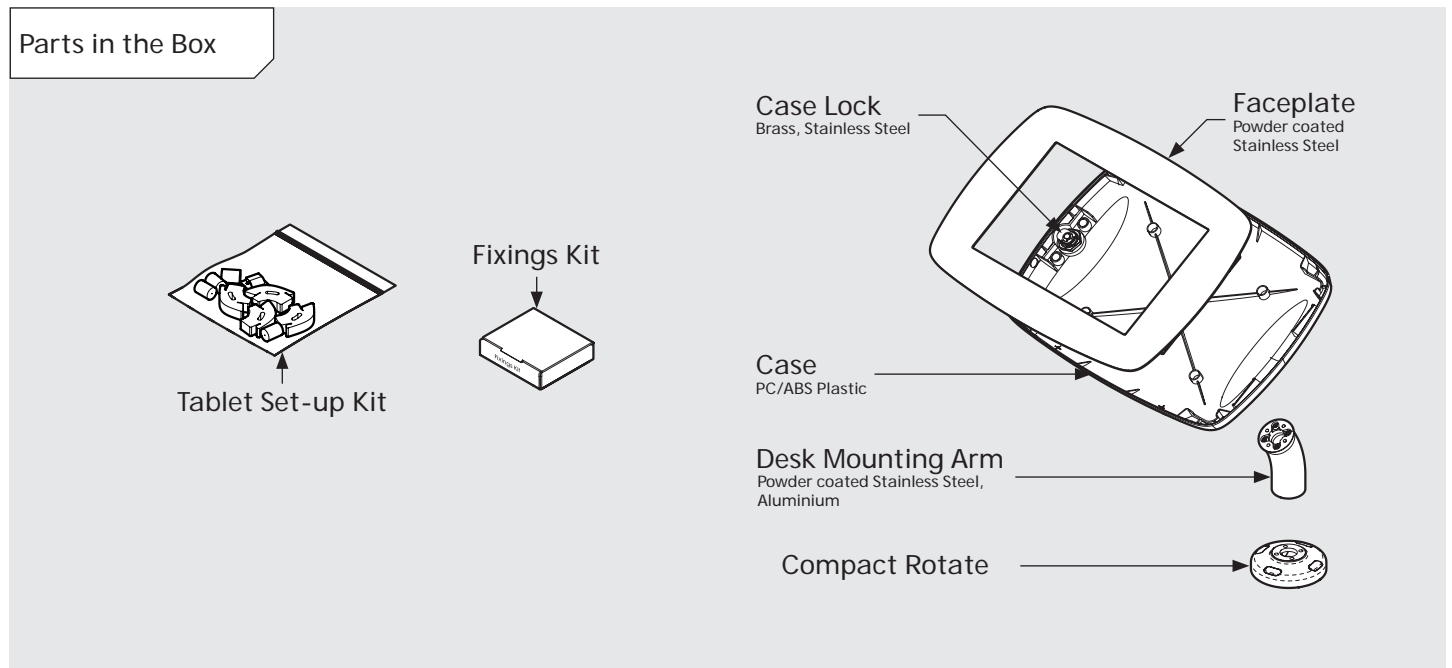

PRODUCT DATA SHEET - BOUNCEPAD SWIVEL DESK

bouncepad®

Case: Maxi   **Arm:** Desk   **Mounting:** Freestanding Base   **Packaged weight:** 4.0kg   **Colour:** White / Black