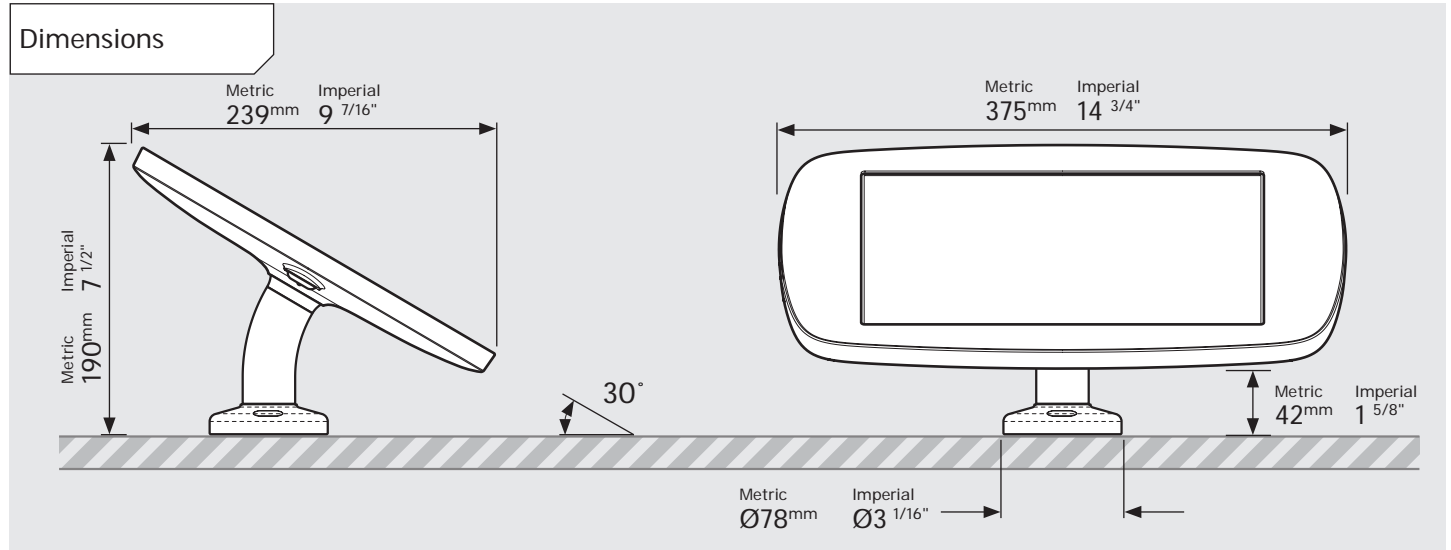

Dimensions

Parts in the Box

PRODUCT DATA SHEET - BOUNCEPAD SWIVEL DESK

bouncepad[®]

Case: Midi **Arm:** Desk **Mounting:** Freestanding Base **Packaged weight:** 3.8kg **Colour:** White
Black

PRODUCT DATA SHEET - BOUNCEPAD SWIVEL DESK

bouncepad[®]

Case: Maxi **Arm:** Desk **Mounting:** Freestanding Base **Packaged weight:** 4.0kg **Colour:** White / Black

PRODUCT DATA SHEET - BOUNCEPAD SWIVEL DESK

bouncepad[®]

Case: Mega **Arm:** Desk **Mounting:** Freestanding Base **Packaged weight:** 4.3kg **Colour:** White
Black

Silver Only

Compact Rotate Dimensions

Fixing from Below

Maximum Mounting surface thickness : Metric 25mm Imperial 1"

Fixing from Above

Minimum Mounting surface thickness : Metric 34mm Imperial 1 5/16"