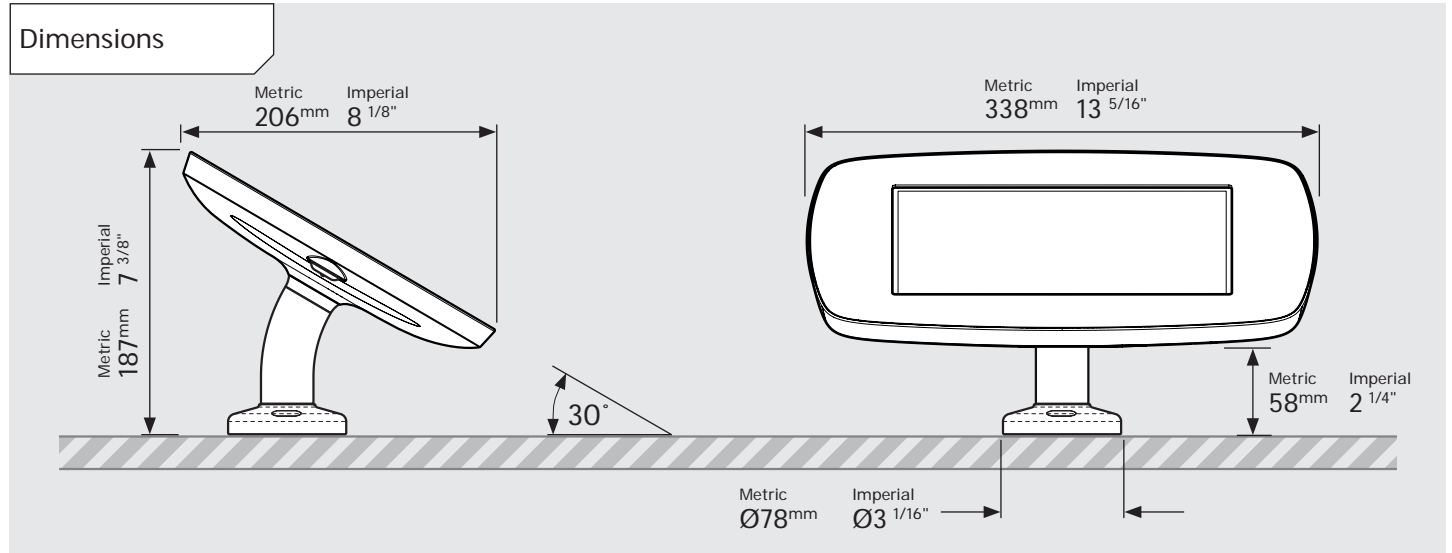

PRODUCT DATA SHEET - BOUNCEPAD SWIVEL DESK

bouncepad®

Case: Maxi   **Arm:** Desk   **Mounting:** Freestanding Base   **Packaged weight:** 4.0kg   **Colour:** White / Black