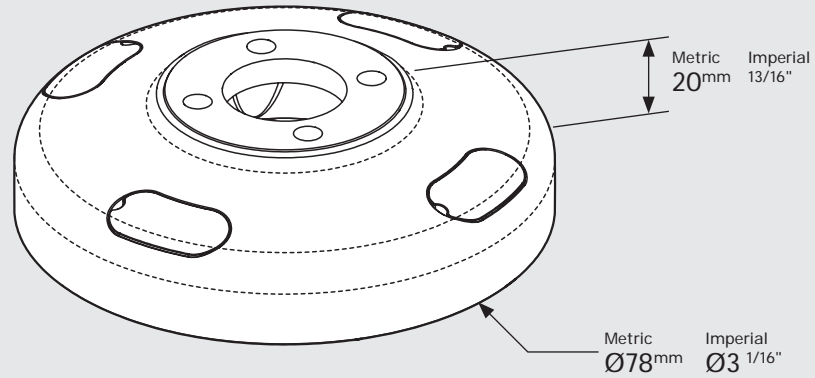

Dimensions

Parts in the Box

PRODUCT DATA SHEET - BOUNCEPAD SWIVEL DESK

bouncepad[®]

Case: Midi **Arm:** Desk **Mounting:** Freestanding Base **Packaged weight:** 3.8kg **Colour:** White
Black

PRODUCT DATA SHEET - BOUNCEPAD SWIVEL DESK

bouncepad[®]

Case: Maxi **Arm:** Desk **Mounting:** Freestanding Base **Packaged weight:** 4.0kg **Colour:** White / Black

PRODUCT DATA SHEET - BOUNCEPAD SWIVEL DESK

bouncepad[®]

Case: Mega **Arm:** Desk **Mounting:** Freestanding Base **Packaged weight:** 4.3kg **Colour:** White
Black

PRODUCT DATA SHEET - COMPACT ROTATE

bouncepad®

Compatible Mounting Arms:

Desk
Static60

Mounting:

Fixing from
below

Fixing from
Above

Colour:

Silver Only

Compact Rotate Dimensions

Fixing from Below

Maximum Mounting surface thickness : Metric 25mm Imperial 1"

Fixing from Above

Minimum Mounting surface thickness : Metric 34mm Imperial 1 5/16"