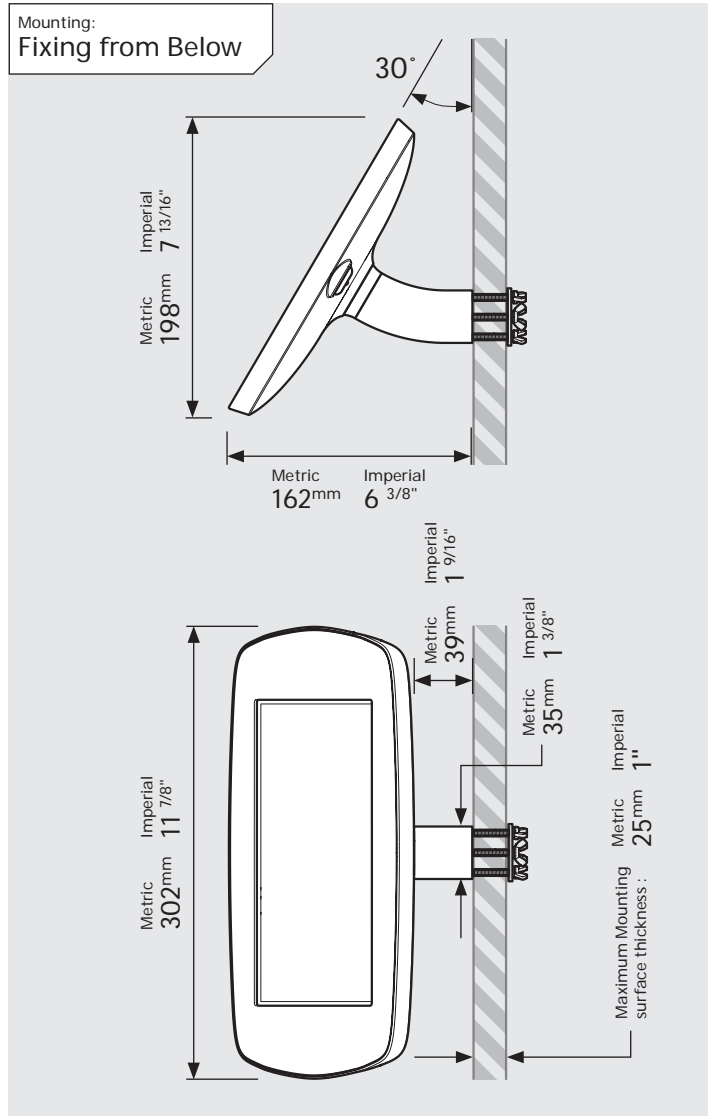

- iPad Pro 12.9" 1st Gen
- iPad Pro 12.9" 2nd Gen
- iPad Pro 12.9" 3rd Gen
- Microsoft Surface Pro 4
- Microsoft Surface Pro 5

PRODUCT DATA SHEET - BOUNCEPAD WALLMOUNT

bouncepad[®]

Case: Mini Arm: Wallmount Mounting: Fixing from Below
 Fixing from Above Packaged weight: 1.66kg Colour: White
 Black

PRODUCT DATA SHEET - BOUNCEPAD WALLMOUNT

Case:	Arm:	Mounting:	Packaged weight:	Colour:
Midi	Wallmount	Fixing from Below	1.84kg	White Black
		Fixing from Above		

PRODUCT DATA SHEET - BOUNCEPAD WALLMOUNT

Case:	Arm:	Mounting:	Packaged weight:	Colour:
Maxi	Wallmount	Fixing from Below	2.07kg	White Black
		Fixing from Above		

PRODUCT DATA SHEET - BOUNCEPAD WALLMOUNT

Case: Mega
Arm: Wallmount
Mounting: Fixing from Below
 Fixing from Above
Packaged weight: 2.46kg
Colour: White
 Black