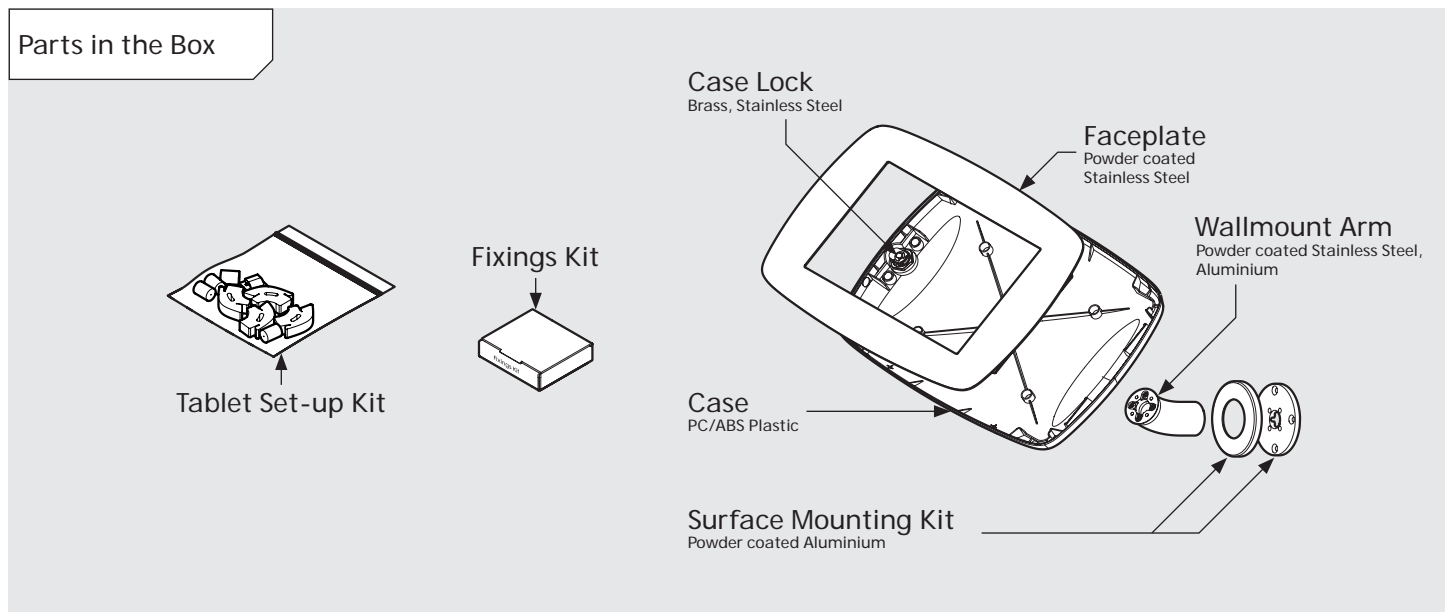

PRODUCT DATA SHEET - BOUNCEPAD WALLMOUNT

Case:	Arm:	Mounting:	Packaged weight:	Colour:
Midi	Wallmount	Fixing from Below	1.84kg	White Black
		Fixing from Above		

PRODUCT DATA SHEET - BOUNCEPAD WALLMOUNT

Case:	Arm:	Mounting:	Packaged weight:	Colour:
Maxi	Wallmount	Fixing from Below	2.07kg	White Black
		Fixing from Above		

PRODUCT DATA SHEET - BOUNCEPAD WALLMOUNT

Case: Mega
Arm: Wallmount
Mounting: Fixing from Below
 Fixing from Above
Packaged weight: 2.46kg
Colour: White
 Black