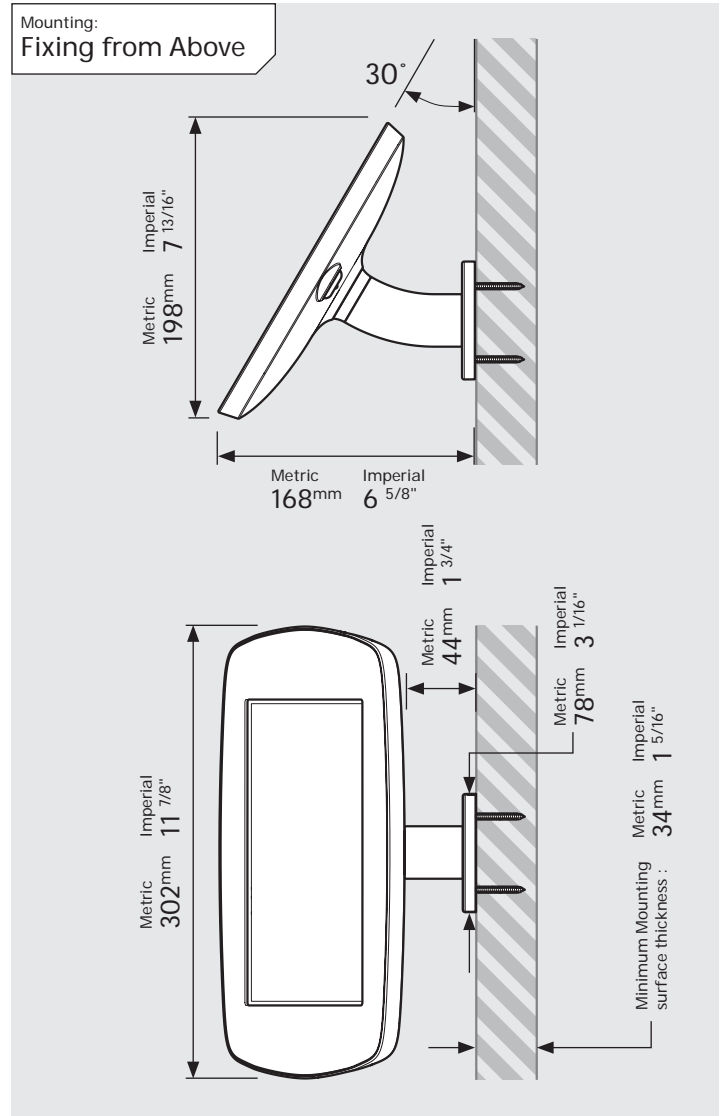

- iPad Pro 12.9" 1st Gen
- iPad Pro 12.9" 2nd Gen
- iPad Pro 12.9" 3rd Gen
- Microsoft Surface Pro 4
- Microsoft Surface Pro 5

PRODUCT DATA SHEET - BOUNCEPAD WALLMOUNT

bouncepad[®]

Case: Mini Arm: Wallmount Mounting: Fixing from Below
 Fixing from Above Packaged weight: 1.66kg Colour: White
 Black

PRODUCT DATA SHEET - BOUNCEPAD WALLMOUNT

Case:	Arm:	Mounting:	Packaged weight:	Colour:
Midi	Wallmount	Fixing from Below	1.84kg	White Black
		Fixing from Above		

PRODUCT DATA SHEET - BOUNCEPAD WALLMOUNT

Case:	Arm:	Mounting:	Packaged weight:	Colour:
Maxi	Wallmount	Fixing from Below	2.07kg	White Black
		Fixing from Above		

PRODUCT DATA SHEET - BOUNCEPAD WALLMOUNT

Case: Mega
Arm: Wallmount
Mounting: Fixing from Below
 Fixing from Above
Packaged weight: 2.46kg
Colour: White
 Black