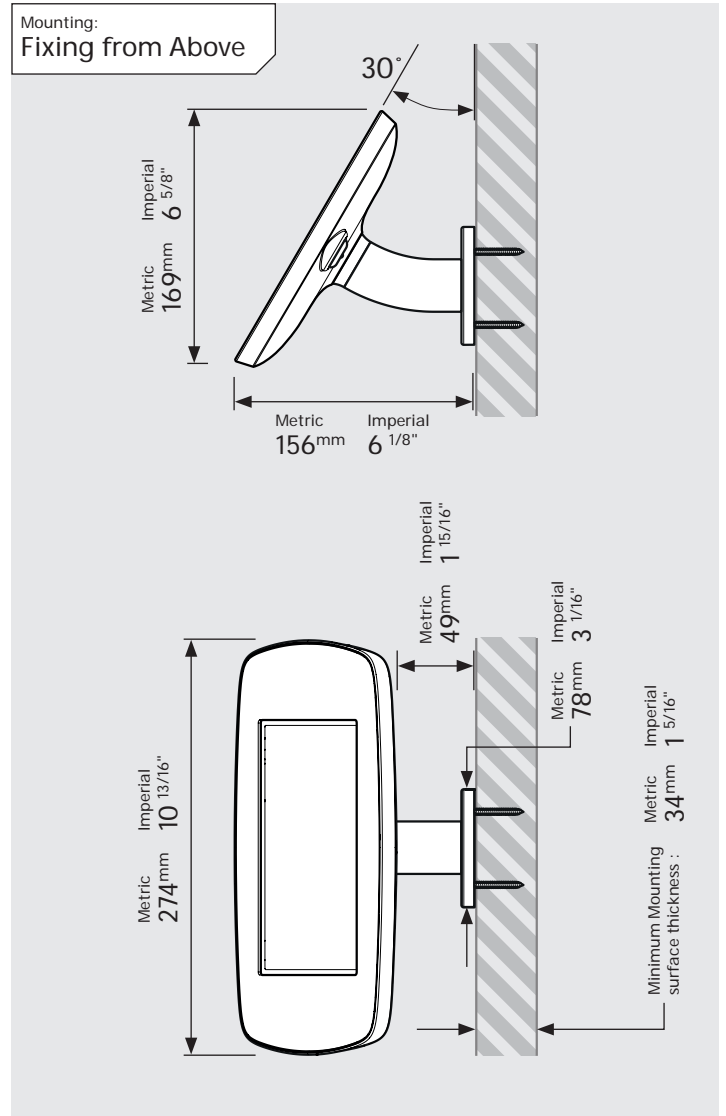

- iPad Pro 12.9" 1st Gen
- iPad Pro 12.9" 2nd Gen
- iPad Pro 12.9" 3rd Gen
- Microsoft Surface Pro 4
- Microsoft Surface Pro 5

PRODUCT DATA SHEET - BOUNCEPAD WALLMOUNT

bouncepad[®]

Case: Mini Arm: Wallmount Mounting: Fixing from Below
 Fixing from Above Packaged weight: 1.66kg Colour: White
 Black

PRODUCT DATA SHEET - BOUNCEPAD WALLMOUNT

Case:	Arm:	Mounting:	Packaged weight:	Colour:
Midi	Wallmount	Fixing from Below	1.84kg	White Black
		Fixing from Above		

PRODUCT DATA SHEET - BOUNCEPAD WALLMOUNT

Case:	Arm:	Mounting:	Packaged weight:	Colour:
Maxi	Wallmount	Fixing from Below	2.07kg	White Black
		Fixing from Above		

PRODUCT DATA SHEET - BOUNCEPAD WALLMOUNT

Case: Mega
Arm: Wallmount
Mounting: Fixing from Below
 Fixing from Above
Packaged weight: 2.46kg
Colour: White
 Black