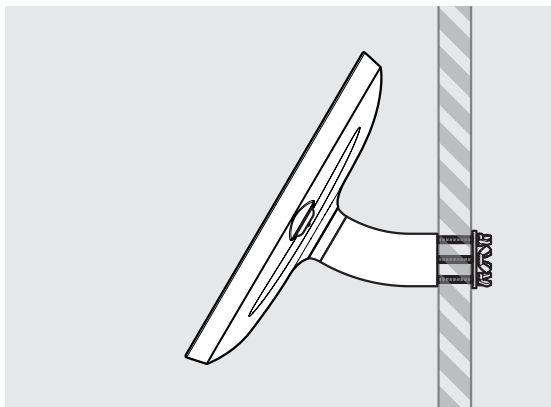

Maxi Case supported devices:

- iPad Pro 10.5
- iPad Pro 11.0
- iPad Air (2019)
- Samsung Tab A6 10.1
- Samsung Tab A 10.1
- Samsung Tab A 10.5
- Samsung Tab 4 10.1
- Microsoft Surface Go