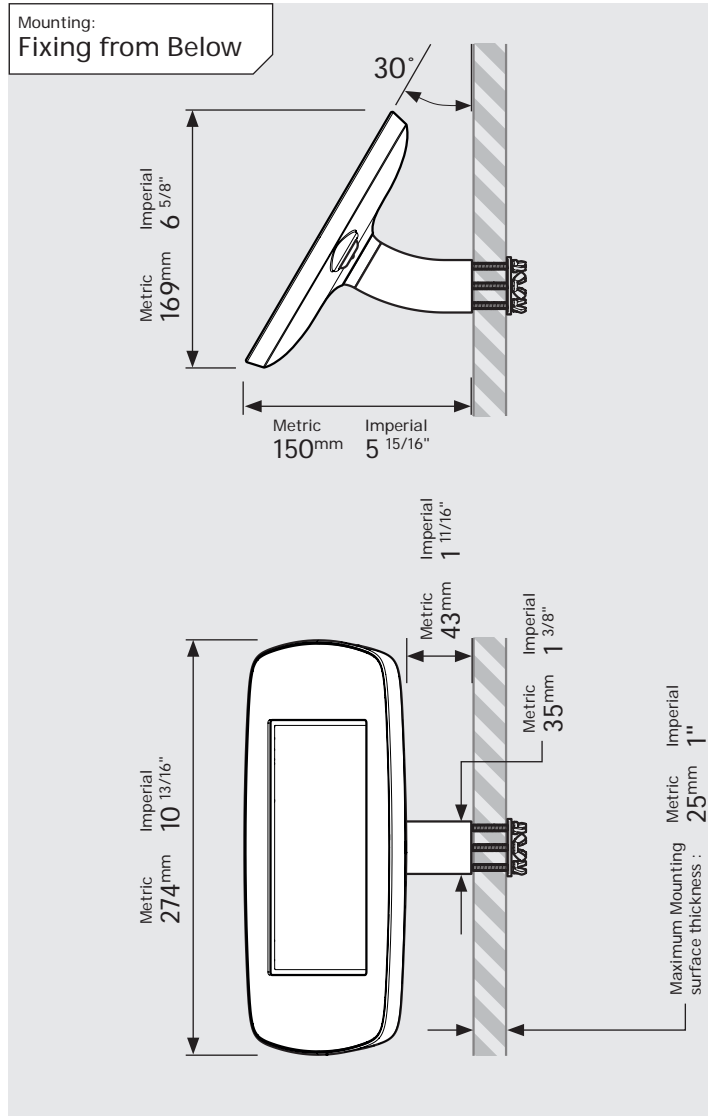

- iPad Pro 12.9" 1st Gen
- iPad Pro 12.9" 2nd Gen
- iPad Pro 12.9" 3rd Gen
- Microsoft Surface Pro 4
- Microsoft Surface Pro 5

PRODUCT DATA SHEET - BOUNCEPAD WALLMOUNT

bouncepad[®]

Case: Mini Arm: Wallmount Mounting: Fixing from Below
 Fixing from Above Packaged weight: 1.66kg Colour: White
 Black

PRODUCT DATA SHEET - BOUNCEPAD WALLMOUNT

Case: Mega
Arm: Wallmount
Mounting: Fixing from Below
 Fixing from Above
Packaged weight: 2.46kg
Colour: White
 Black