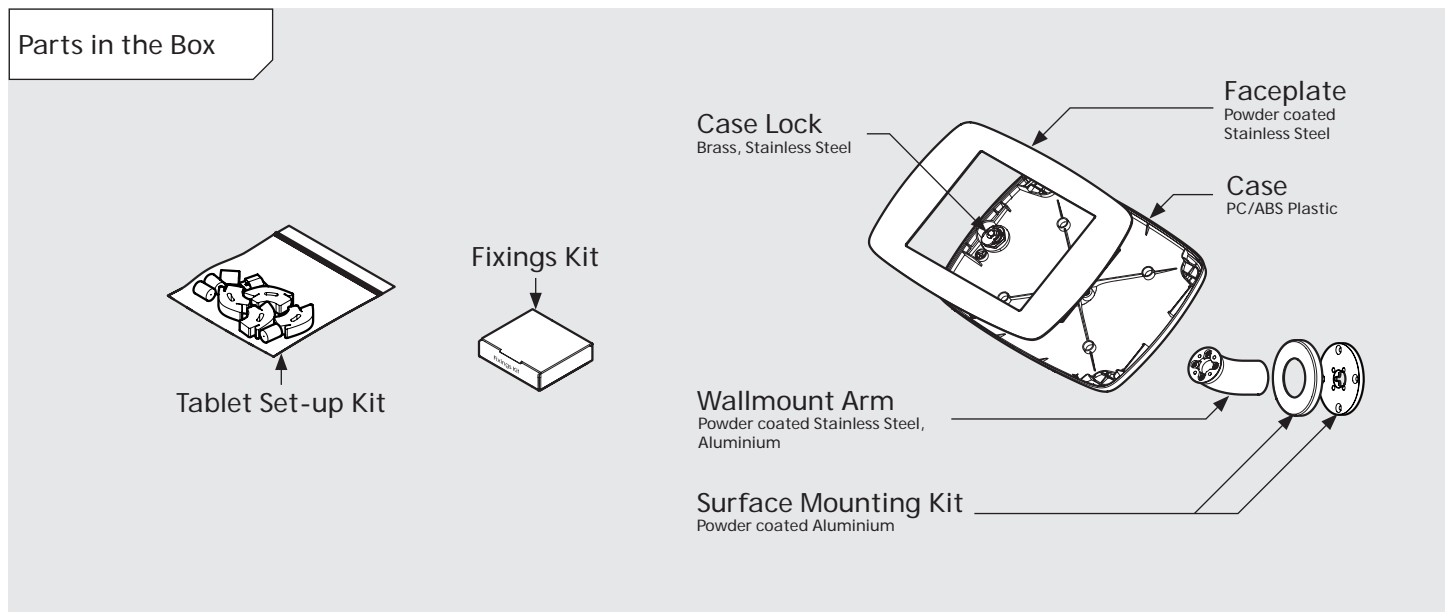

- iPad Pro 12.9" 1st Gen
- iPad Pro 12.9" 2nd Gen
- iPad Pro 12.9" 3rd Gen
- Microsoft Surface Pro 4
- Microsoft Surface Pro 5

PRODUCT DATA SHEET - BOUNCEPAD WALLMOUNT

bouncepad[®]

Case: Mini Arm: Wallmount Mounting: Fixing from Below
 Fixing from Above Packaged weight: 1.66kg Colour: White
 Black

PRODUCT DATA SHEET - BOUNCEPAD WALLMOUNT

Case: Mega
Arm: Wallmount
Mounting: Fixing from Below
 Fixing from Above
Packaged weight: 2.46kg
Colour: White
 Black