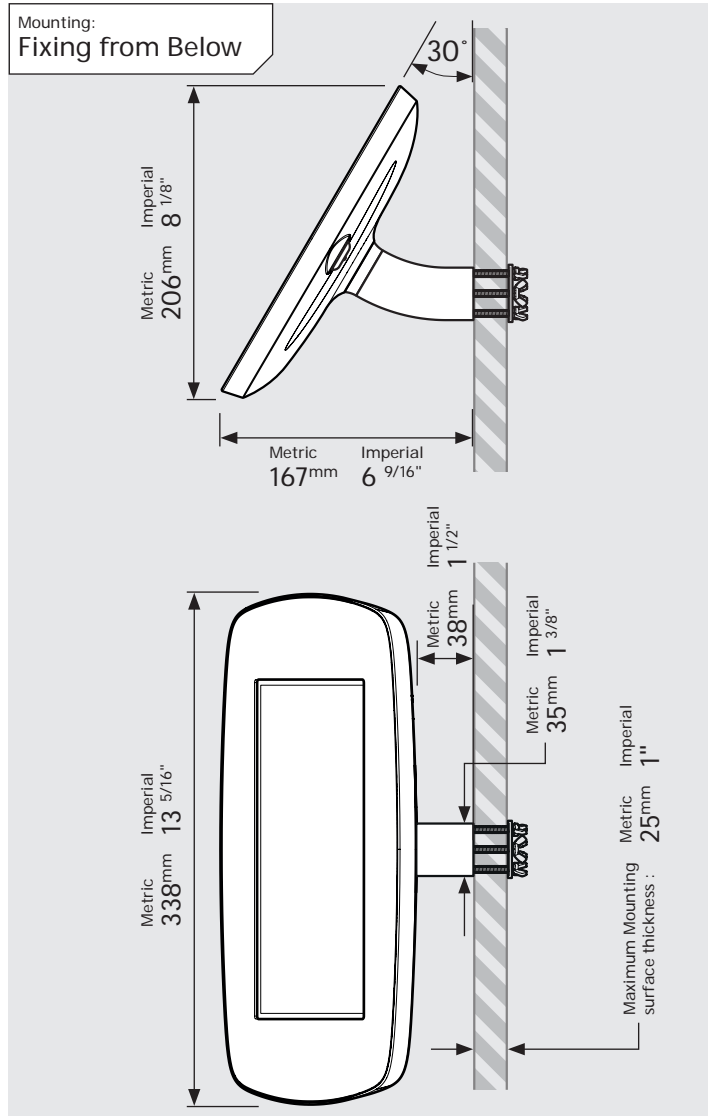

- iPad Pro 12.9" 1st Gen
- iPad Pro 12.9" 2nd Gen
- iPad Pro 12.9" 3rd Gen
- Microsoft Surface Pro 4
- Microsoft Surface Pro 5

PRODUCT DATA SHEET - BOUNCEPAD WALLMOUNT

bouncepad[®]

Case: Mini Arm: Wallmount Mounting: Fixing from Below
 Fixing from Above Packaged weight: 1.66kg Colour: White
 Black

PRODUCT DATA SHEET - BOUNCEPAD WALLMOUNT

Case:	Arm:	Mounting:	Packaged weight:	Colour:
Midi	Wallmount	Fixing from Below	1.84kg	White Black
		Fixing from Above		

PRODUCT DATA SHEET - BOUNCEPAD WALLMOUNT

Case:	Arm:	Mounting:	Packaged weight:	Colour:
Maxi	Wallmount	Fixing from Below	2.07kg	White Black
		Fixing from Above		

PRODUCT DATA SHEET - BOUNCEPAD WALLMOUNT

Case: Mega
Arm: Wallmount
Mounting: Fixing from Below
 Fixing from Above
Packaged weight: 2.46kg
Colour: White
 Black