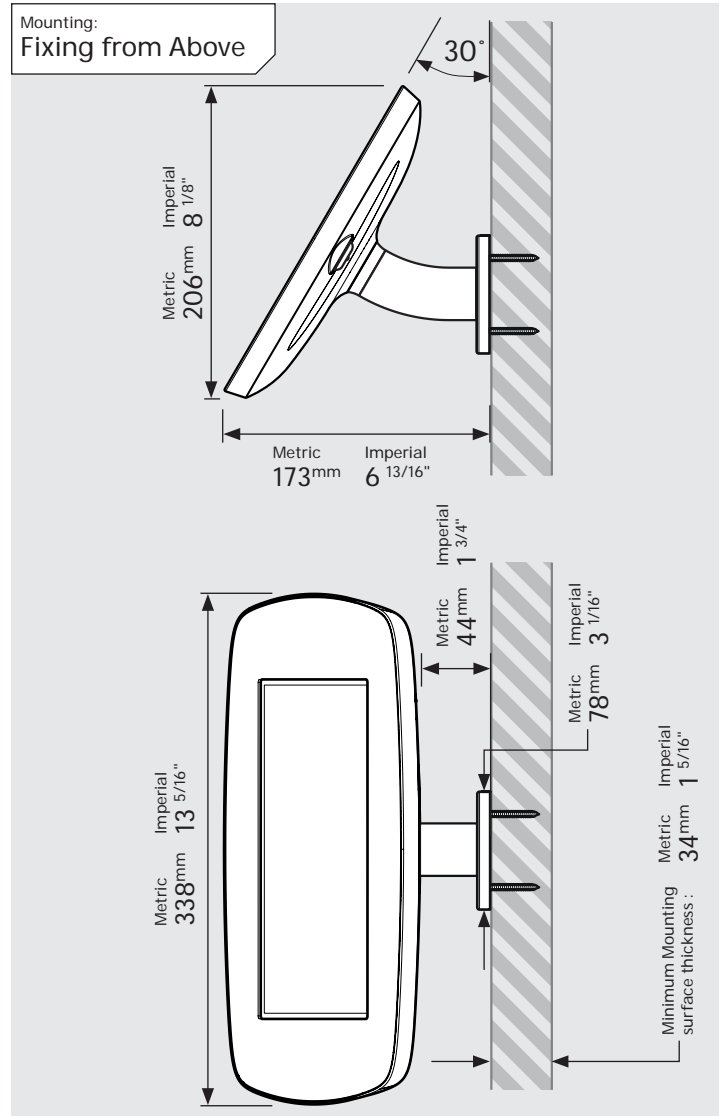

- iPad Pro 12.9" 1st Gen
- iPad Pro 12.9" 2nd Gen
- iPad Pro 12.9" 3rd Gen
- Microsoft Surface Pro 4
- Microsoft Surface Pro 5

PRODUCT DATA SHEET - BOUNCEPAD WALLMOUNT

bouncepad[®]

Case: Mini Arm: Wallmount Mounting: Fixing from Below
 Fixing from Above Packaged weight: 1.66kg Colour: White
 Black

PRODUCT DATA SHEET - BOUNCEPAD WALLMOUNT

Case:	Arm:	Mounting:	Packaged weight:	Colour:
Midi	Wallmount	Fixing from Below	1.84kg	White Black
		Fixing from Above		

PRODUCT DATA SHEET - BOUNCEPAD WALLMOUNT

Case:	Arm:	Mounting:	Packaged weight:	Colour:
Maxi	Wallmount	Fixing from Below	2.07kg	White Black
		Fixing from Above		

PRODUCT DATA SHEET - BOUNCEPAD WALLMOUNT

Case: Mega
Arm: Wallmount
Mounting: Fixing from Below
 Fixing from Above
Packaged weight: 2.46kg
Colour: White
 Black