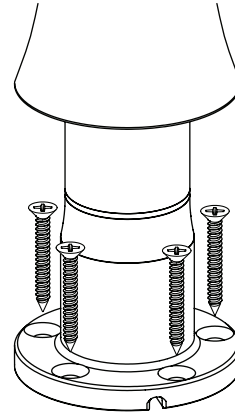

## Data sheet : Bouncepad Sumo

---

**Mount from below surface**  
Not suitable for surfaces thicker than 23 mm / 15/16"

**Mount from above surface**  
Suitable for all thicknesses.

---