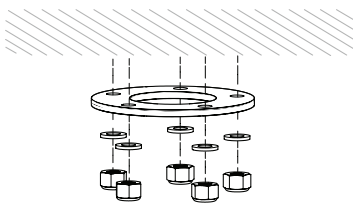

Rotate - Landscape

Rotate - Portrait

## Data sheet : Bouncepad Sumo

---

**Mount from below surface**  
Not suitable for surfaces thicker than 23 mm / 15/16"

**Mount from above surface**  
Suitable for all thicknesses.

---