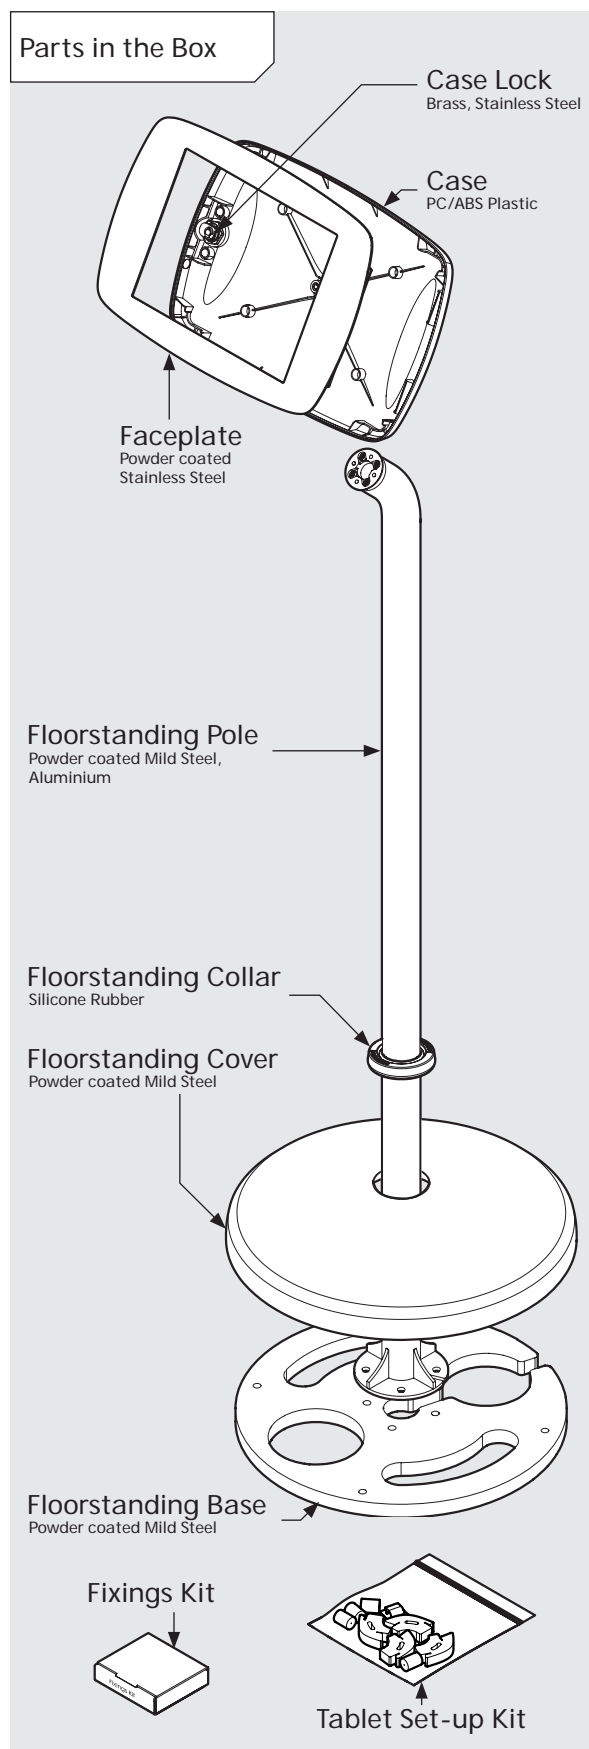

* Cable is not included for the Surface Pro 4 or Surface Pro 5 Tablets.

PRODUCT DATA SHEET - BOUNCEPAD FLOORSTANDING

bouncepad[®]

Case:	Arm:	Mounting:	Packaged weight:	Colour:
Mini	Floorstanding	Not Applicable	13.82kg	White Black

Parts in the Box

PRODUCT DATA SHEET - BOUNCEPAD FLOORSTANDING

bouncepad[®]

Case:	Arm:	Mounting:	Packaged weight:	Colour:
Midi	Floorstanding	Not Applicable	14.0kg	White Black

PRODUCT DATA SHEET - BOUNCEPAD FLOORSTANDING

bouncepad[®]

Case:	Arm:	Mounting:	Packaged weight:	Colour:
Maxi	Floorstanding	Not Applicable	14.23kg	White Black

PRODUCT DATA SHEET - BOUNCEPAD FLOORSTANDING

bouncepad[®]

Case:	Arm:	Mounting:	Packaged weight:	Colour:
Mega	Floorstanding	Not Applicable	14.62kg	White Black