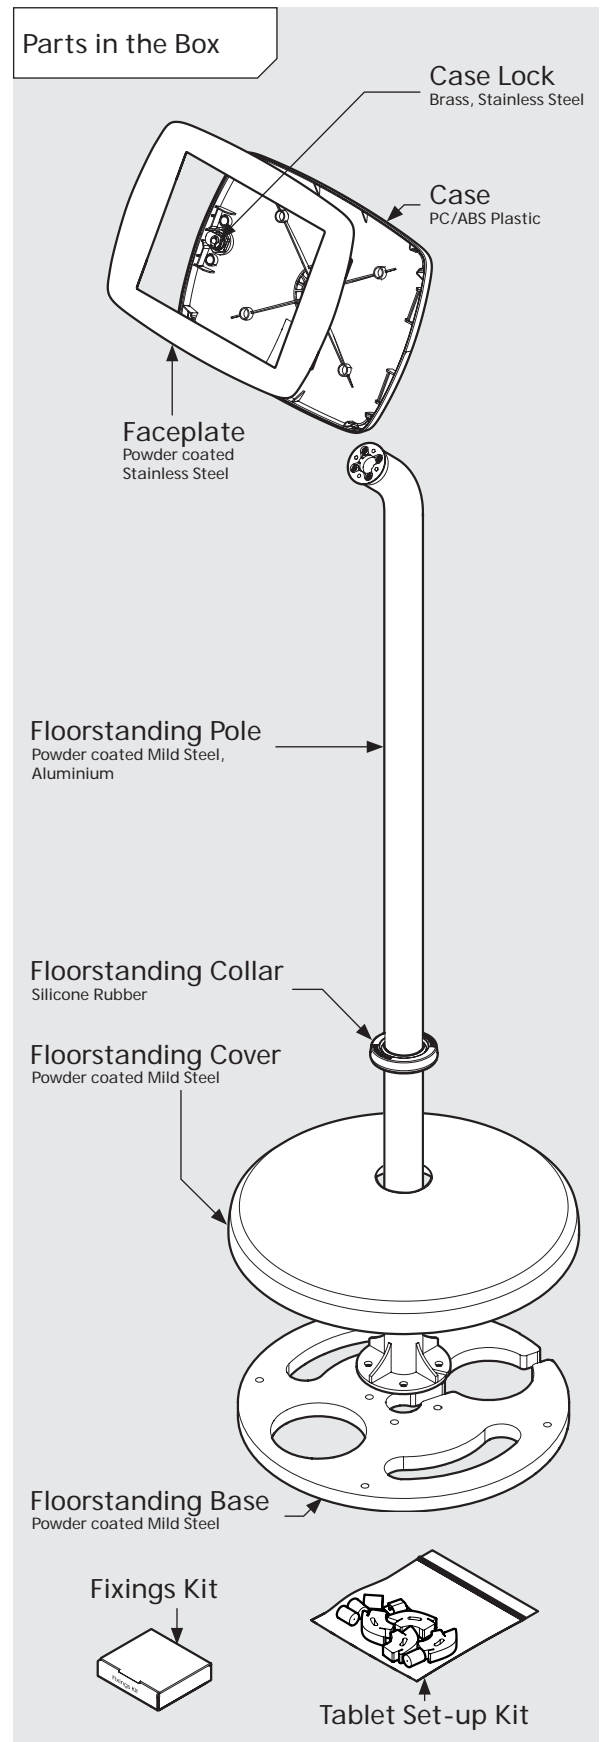

* Cable is not included for the Surface Pro 4 or Surface Pro 5 Tablets.

PRODUCT DATA SHEET - BOUNCEPAD FLOORSTANDING

bouncepad[®]

Case:	Arm:	Mounting:	Packaged weight:	Colour:
Mini	Floorstanding	Not Applicable	13.82kg	White Black

Parts in the Box

PRODUCT DATA SHEET - BOUNCEPAD FLOORSTANDING

bouncepad[®]

Case:	Arm:	Mounting:	Packaged weight:	Colour:
Midi	Floorstanding	Not Applicable	14.0kg	White Black

PRODUCT DATA SHEET - BOUNCEPAD FLOORSTANDING