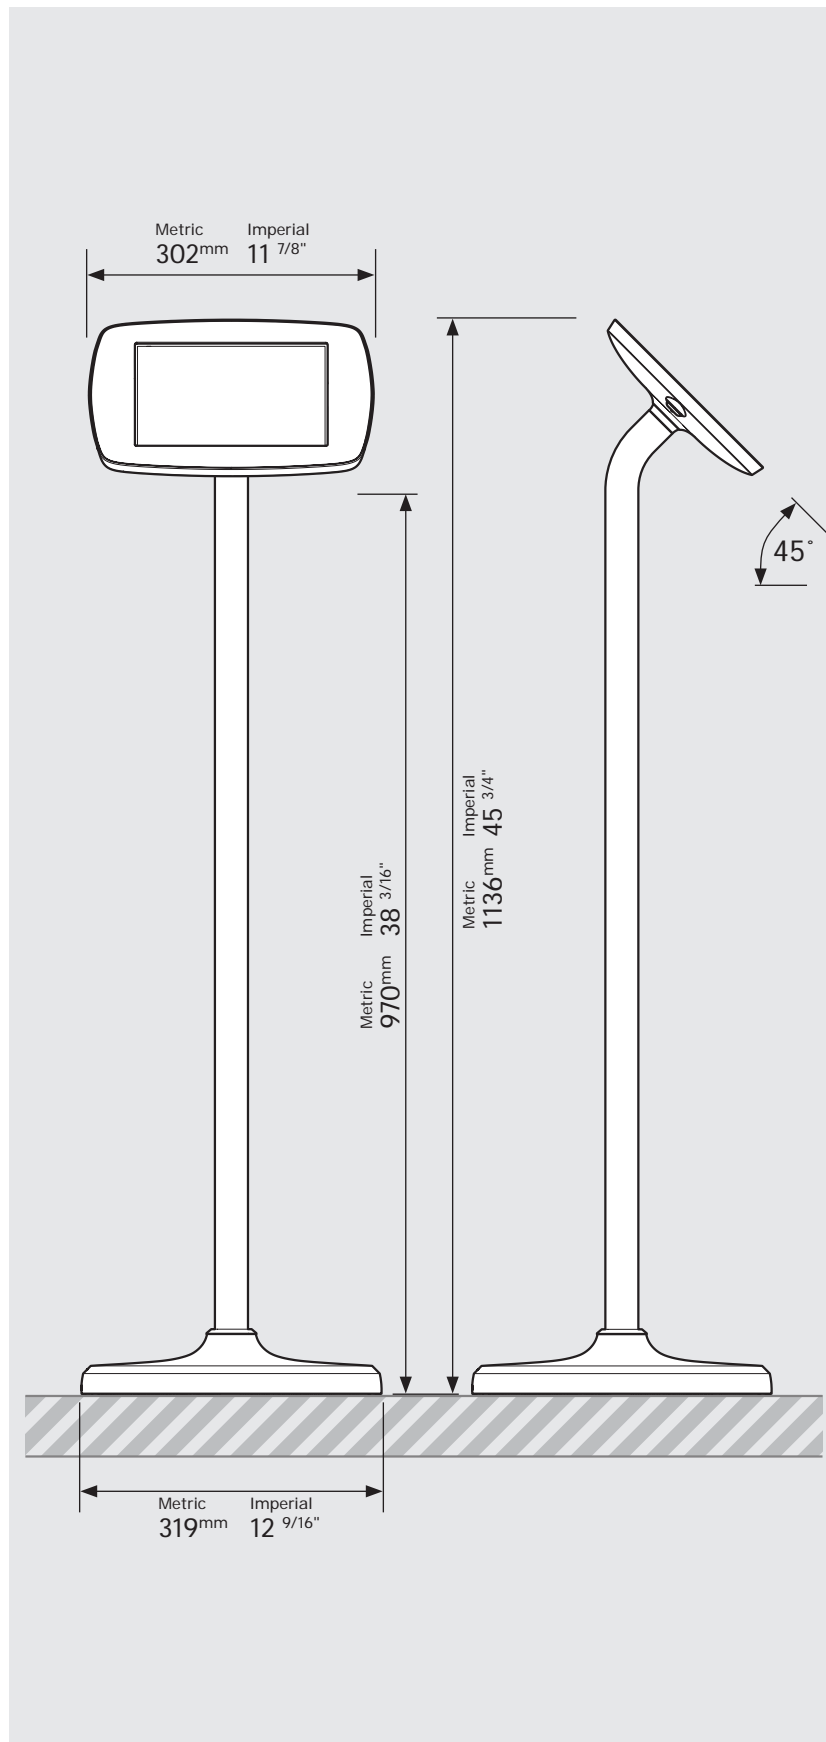

* Cable is not included for the Surface Pro 4 or Surface Pro 5 Tablets.

PRODUCT DATA SHEET - BOUNCEPAD FLOORSTANDING

bouncepad[®]

Case:	Arm:	Mounting:	Packaged weight:	Colour:
Mini	Floorstanding	Not Applicable	13.82kg	White Black

Parts in the Box

PRODUCT DATA SHEET - BOUNCEPAD FLOORSTANDING

bouncepad[®]

Case:	Arm:	Mounting:	Packaged weight:	Colour:
Midi	Floorstanding	Not Applicable	14.0kg	White Black

PRODUCT DATA SHEET - BOUNCEPAD FLOORSTANDING

bouncepad[®]

Case:	Arm:	Mounting:	Packaged weight:	Colour:
Maxi	Floorstanding	Not Applicable	14.23kg	White Black

PRODUCT DATA SHEET - BOUNCEPAD FLOORSTANDING

bouncepad[®]

Case:	Arm:	Mounting:	Packaged weight:	Colour:
Mega	Floorstanding	Not Applicable	14.62kg	White Black