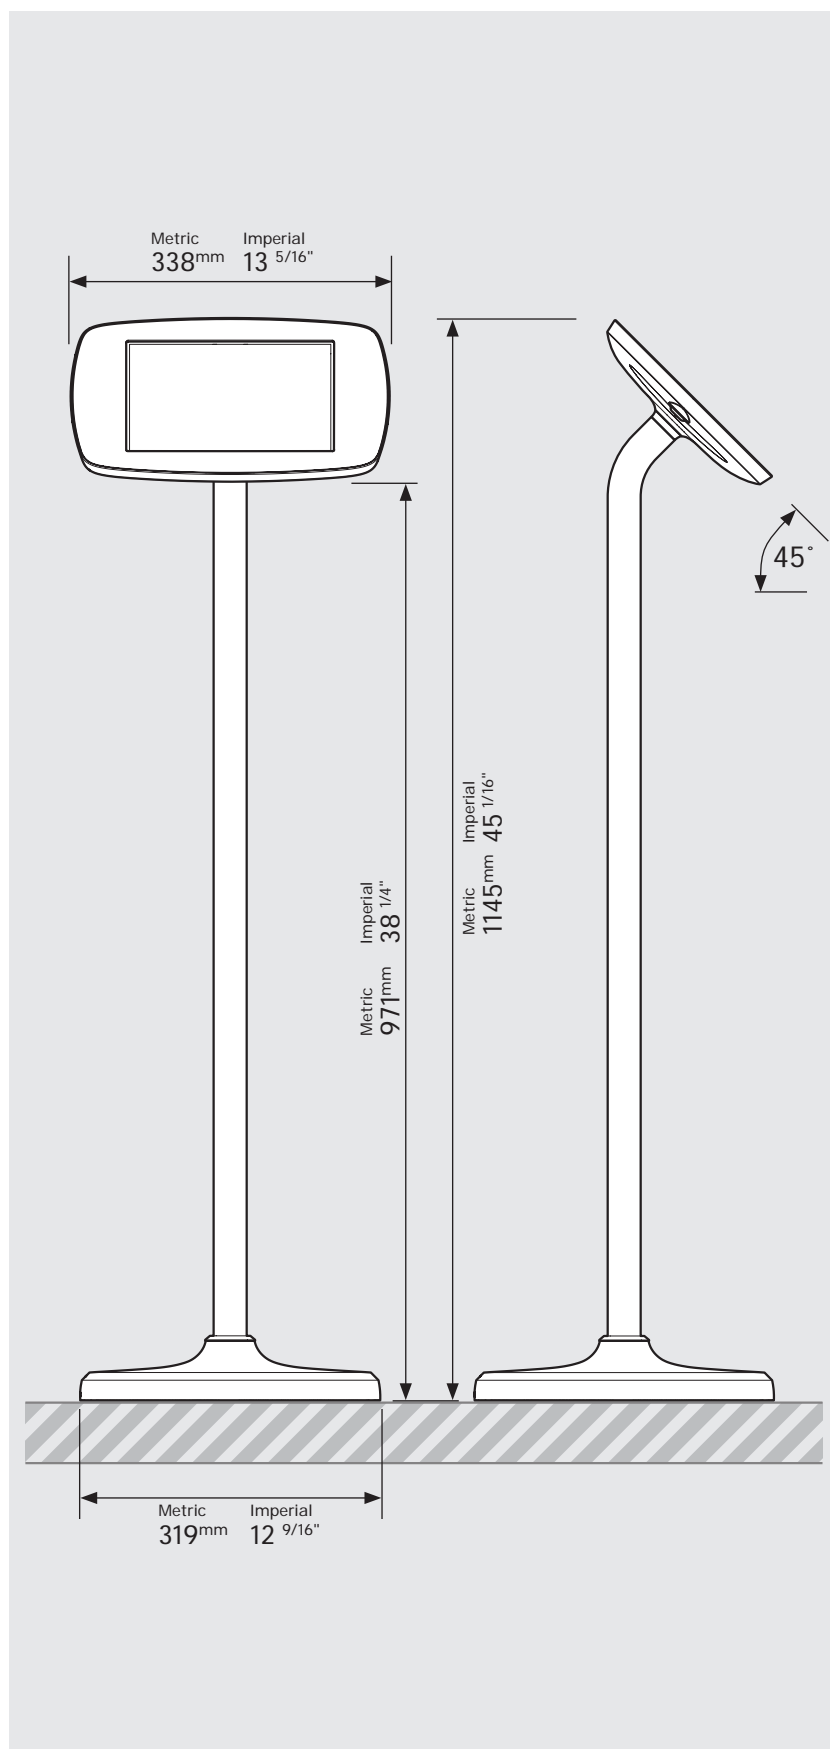

* Cable is not included for the Surface Pro 4 or Surface Pro 5 Tablets.

PRODUCT DATA SHEET - BOUNCEPAD FLOORSTANDING

bouncepad[®]

Case:	Arm:	Mounting:	Packaged weight:	Colour:
Mini	Floorstanding	Not Applicable	13.82kg	White Black

Parts in the Box

PRODUCT DATA SHEET - BOUNCEPAD FLOORSTANDING

bouncepad[®]

Case:	Arm:	Mounting:	Packaged weight:	Colour:
Midi	Floorstanding	Not Applicable	14.0kg	White Black

PRODUCT DATA SHEET - BOUNCEPAD FLOORSTANDING

bouncepad[®]

Case:	Arm:	Mounting:	Packaged weight:	Colour:
Maxi	Floorstanding	Not Applicable	14.23kg	White Black

PRODUCT DATA SHEET - BOUNCEPAD FLOORSTANDING

bouncepad[®]

Case:	Arm:	Mounting:	Packaged weight:	Colour:
Mega	Floorstanding	Not Applicable	14.62kg	White Black