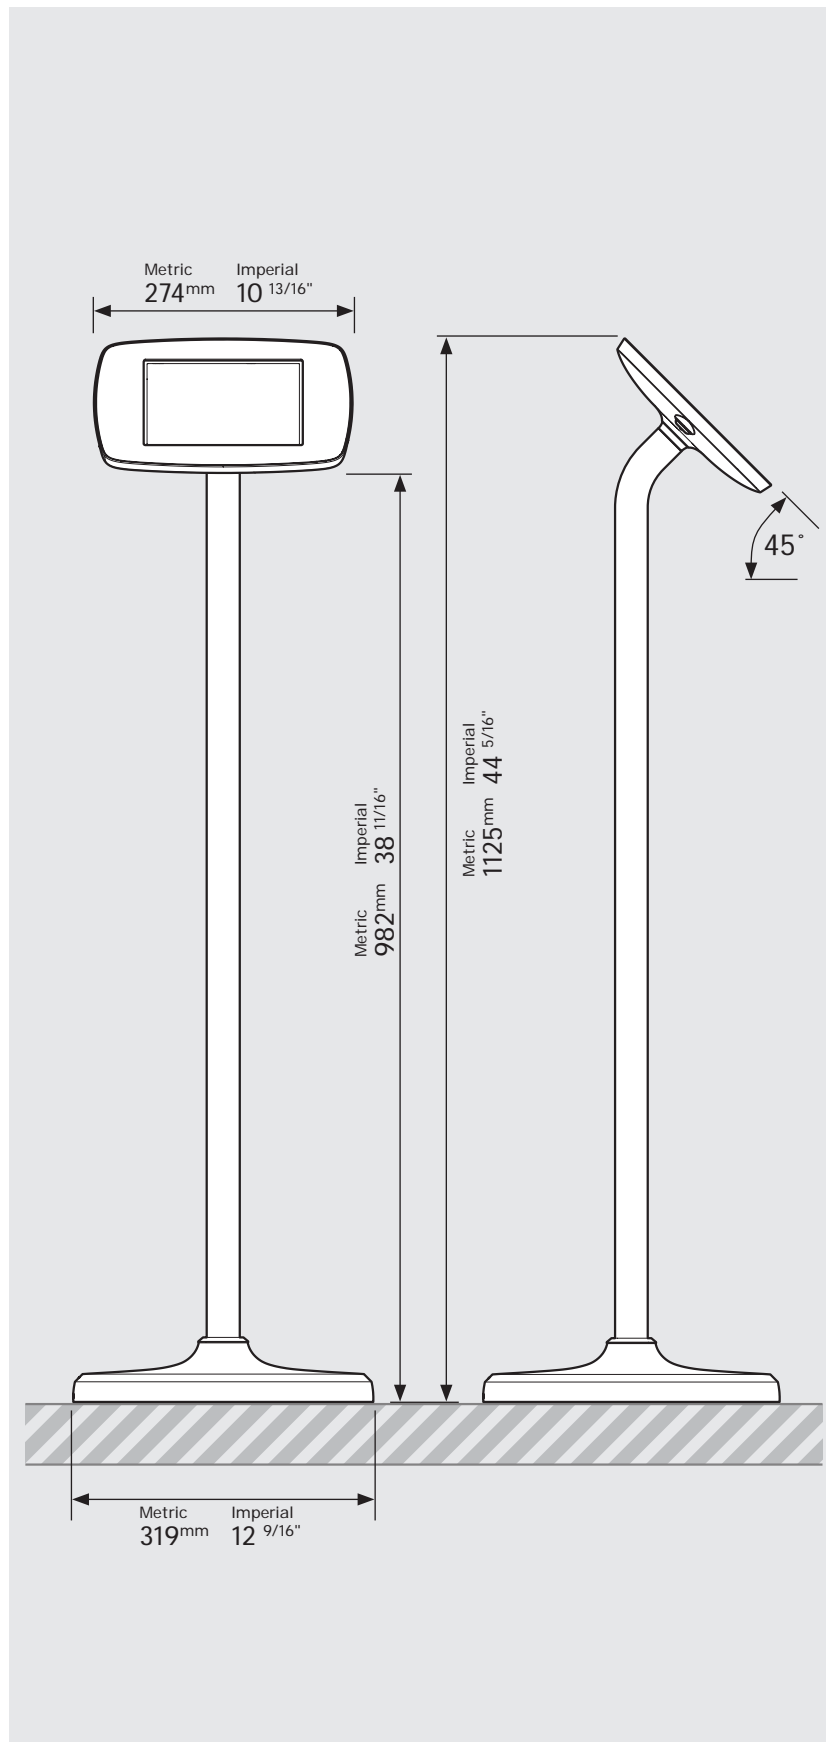

*Cable is not included for the Microsoft Surface Go. Cable is not included for the Samsung Tab A 10.1 (2019).

Mega Case supported devices:

- iPad Pro 12.9" 1st Gen
- iPad Pro 12.9" 2nd Gen
- iPad Pro 12.9" 3rd Gen
- Microsoft Surface Pro 4
- Microsoft Surface Pro 5

* Cable is not included for the Surface Pro 4 or Surface Pro 5 Tablets.

PRODUCT DATA SHEET - BOUNCEPAD FLOORSTANDING

bouncepad[®]

Case:	Arm:	Mounting:	Packaged weight:	Colour:
Mini	Floorstanding	Not Applicable	13.82kg	White Black

Parts in the Box

PRODUCT DATA SHEET - BOUNCEPAD FLOORSTANDING

bouncepad[®]

Case:	Arm:	Mounting:	Packaged weight:	Colour:
Midi	Floorstanding	Not Applicable	14.0kg	White Black

PRODUCT DATA SHEET - BOUNCEPAD FLOORSTANDING