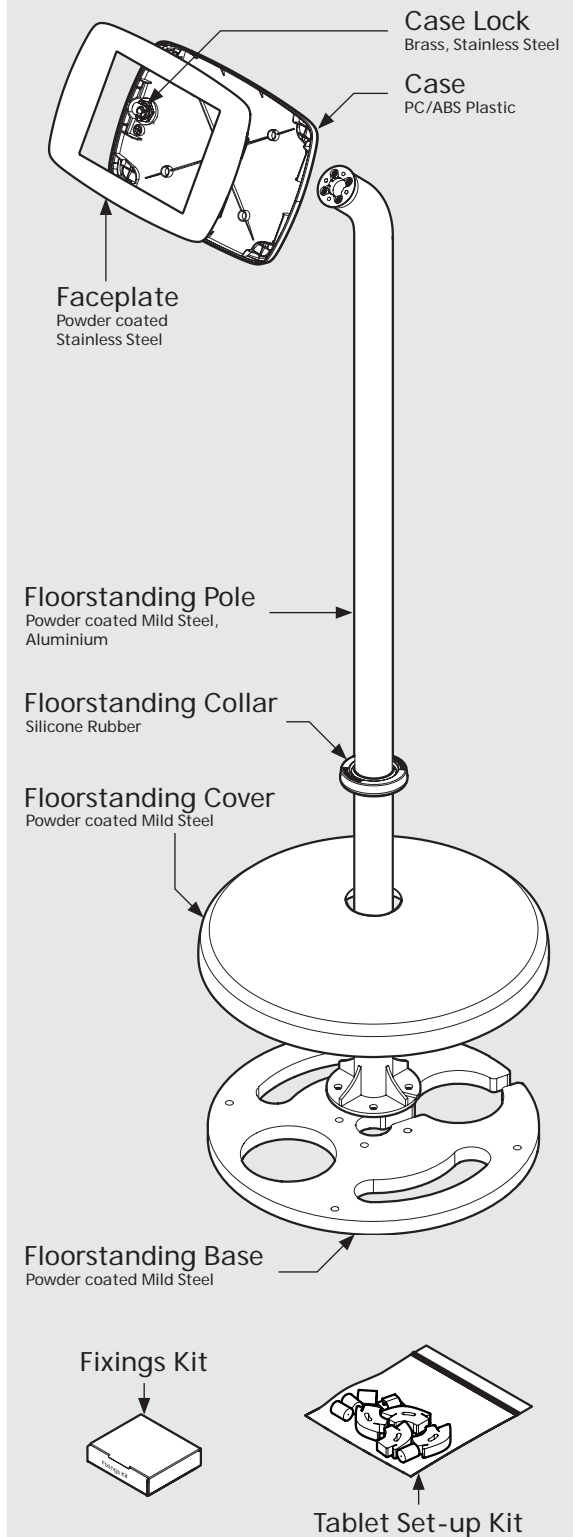

*Cable is not included for the Microsoft Surface Go. Cable is not included for the Samsung Tab A 10.1 (2019).

Mega Case supported devices:

- iPad Pro 12.9" 1st Gen
- iPad Pro 12.9" 2nd Gen
- iPad Pro 12.9" 3rd Gen
- Microsoft Surface Pro 4
- Microsoft Surface Pro 5

* Cable is not included for the Surface Pro 4 or Surface Pro 5 Tablets.

PRODUCT DATA SHEET - BOUNCEPAD FLOORSTANDING

bouncepad[®]

Case:	Arm:	Mounting:	Packaged weight:	Colour:
Mini	Floorstanding	Not Applicable	13.82kg	White Black

Parts in the Box

PRODUCT DATA SHEET - BOUNCEPAD FLOORSTANDING

bouncepad[®]

Case:	Arm:	Mounting:	Packaged weight:	Colour:
Midi	Floorstanding	Not Applicable	14.0kg	White Black

PRODUCT DATA SHEET - BOUNCEPAD FLOORSTANDING

bouncepad[®]

Case:	Arm:	Mounting:	Packaged weight:	Colour:
Maxi	Floorstanding	Not Applicable	14.23kg	White Black

PRODUCT DATA SHEET - BOUNCEPAD FLOORSTANDING

bouncepad[®]

Case:	Arm:	Mounting:	Packaged weight:	Colour:
Mega	Floorstanding	Not Applicable	14.62kg	White Black