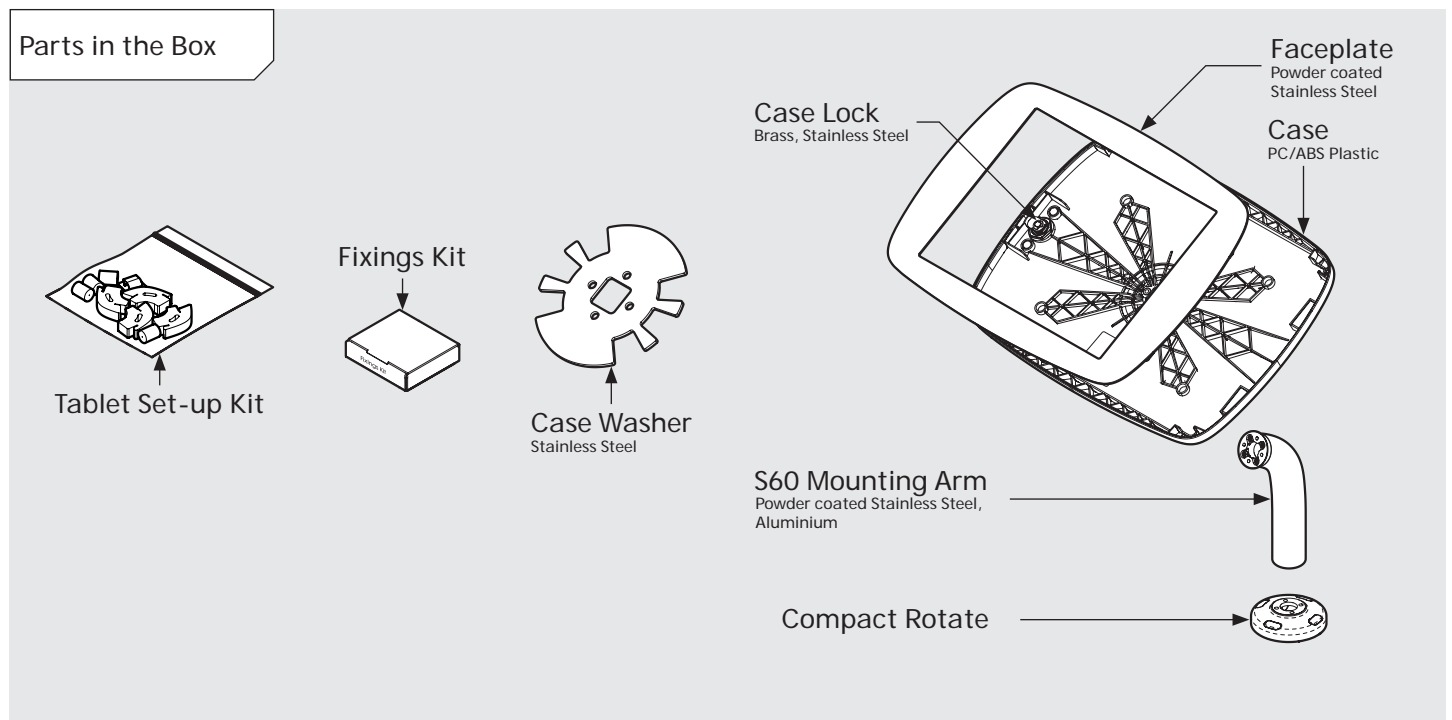

PRODUCT DATA SHEET - BOUNCEPAD SWIVEL 60

bouncepad®

Case: Mega   Arm: S60   Mounting: Freestanding Base   Packaged weight: 4.3kg   Colour: White/Black