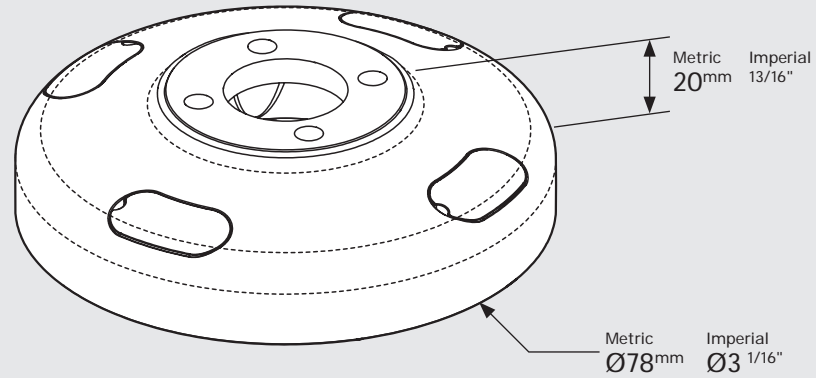

## Dimensions

# PRODUCT DATA SHEET - BOUNCEPAD SWIVEL 60

**bouncepad**<sup>®</sup>

Case: Mega    Arm: S60    Mounting: Freestanding Base    Packaged weight: 4.3kg    Colour: White/Black

# PRODUCT DATA SHEET - COMPACT ROTATE

**bouncepad®**

Compatible Mounting Arms:

Desk  
Static60

Mounting:

Fixing from  
**below**

Fixing from  
Above

Colour:

## Compact Rotate Dimensions